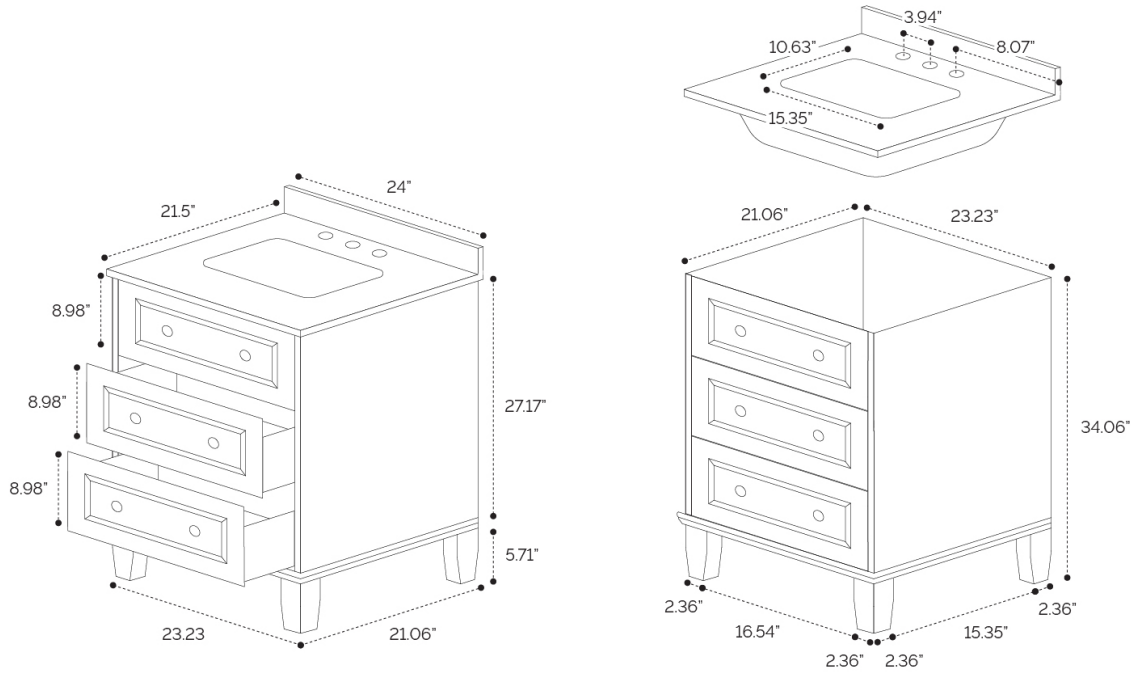

DIMENSION GUIDE

Lenore 24"

CHAMELEON
CONCEPTS

3D VIEW

FRONT VIEW

SIDE VIEW

TOP VIEW

DIMENSION GUIDE

Lenore 30"

3D VIEW

FRONT VIEW

TOP VIEW

SIDE VIEW

DIMENSION GUIDE

Lenore 36"

CHAMELEON
CONCEPTS

3D VIEW

FRONT VIEW

SIDE VIEW

TOP VIEW