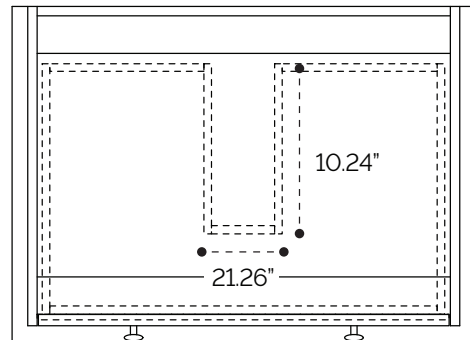

DIMENSION GUIDE

Lenore 24"

CHAMELEON
CONCEPTS

3D VIEW

FRONT VIEW

SIDE VIEW

TOP VIEW

DIMENSION GUIDE

Lenore 30"

3D VIEW

FRONT VIEW

TOP VIEW

SIDE VIEW

DIMENSION GUIDE

Lenore 36"

CHAMELEON
CONCEPTS

3D VIEW

FRONT VIEW

SIDE VIEW

TOP VIEW