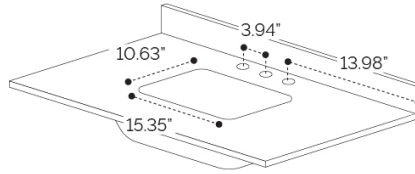

DIMENSION GUIDE

Lenore 24"

CHAMELEON
CONCEPTS

3D VIEW

FRONT VIEW

SIDE VIEW

TOP VIEW

DIMENSION GUIDE

Lenore 30"

3D VIEW

FRONT VIEW

TOP VIEW

SIDE VIEW

DIMENSION GUIDE

Lenore 36"

CHAMELEON
CONCEPTS

3D VIEW

FRONT VIEW

SIDE VIEW

TOP VIEW