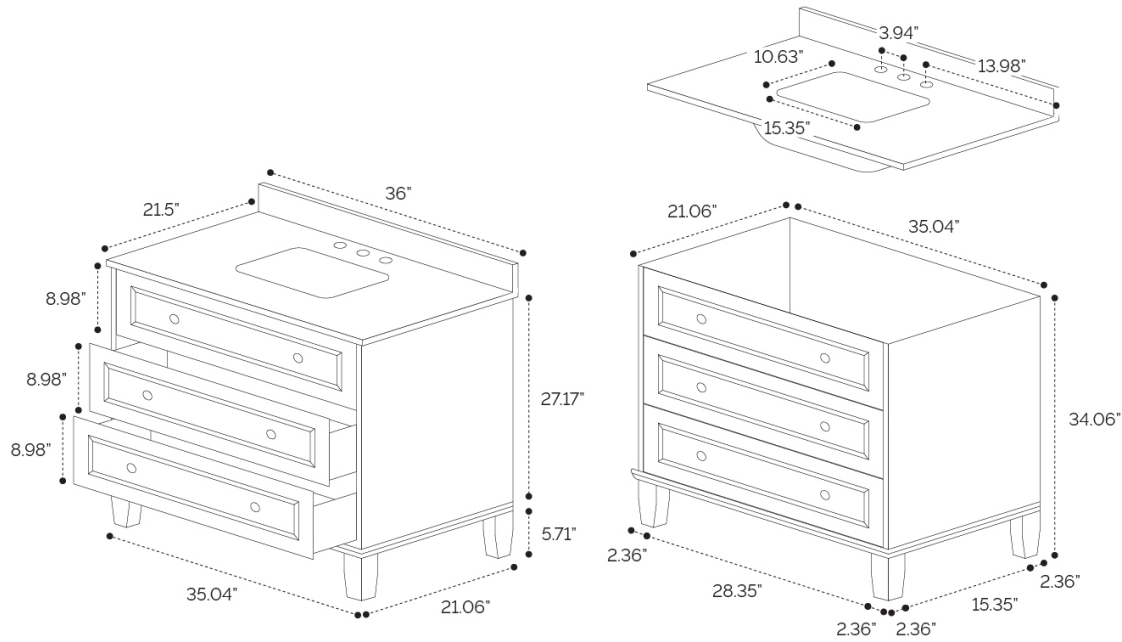

DIMENSION GUIDE

Lenore 24"

CHAMELEON
CONCEPTS

3D VIEW

FRONT VIEW

SIDE VIEW

TOP VIEW

DIMENSION GUIDE

Lenore 30"

3D VIEW

FRONT VIEW

TOP VIEW

SIDE VIEW

DIMENSION GUIDE

Lenore 36"

CHAMELEON
CONCEPTS

3D VIEW

FRONT VIEW

SIDE VIEW

TOP VIEW