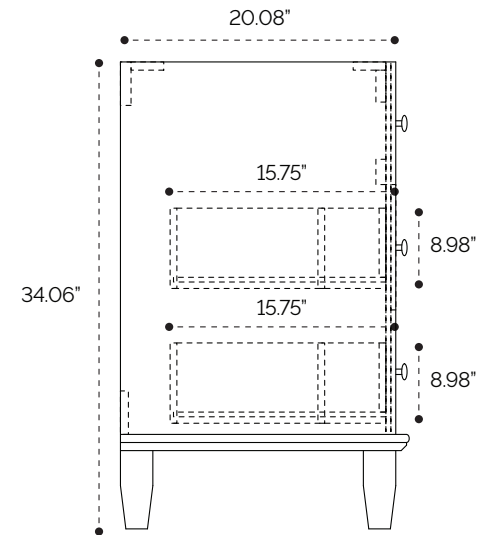

DIMENSION GUIDE

Lenore 24"

CHAMELEON
CONCEPTS

3D VIEW

FRONT VIEW

SIDE VIEW

TOP VIEW

DIMENSION GUIDE

Lenore 30"

3D VIEW

FRONT VIEW

TOP VIEW

SIDE VIEW

DIMENSION GUIDE

Lenore 36"

CHAMELEON
CONCEPTS

3D VIEW

FRONT VIEW

SIDE VIEW

TOP VIEW