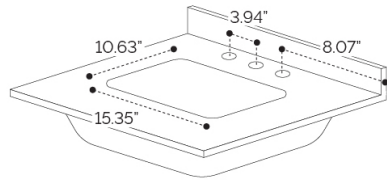

DIMENSION GUIDE

Lenore 24"

CHAMELEON
CONCEPTS

3D VIEW

FRONT VIEW

SIDE VIEW

TOP VIEW

DIMENSION GUIDE

Lenore 30"

3D VIEW

FRONT VIEW

TOP VIEW

SIDE VIEW

DIMENSION GUIDE

Lenore 36"

CHAMELEON
CONCEPTS

3D VIEW

FRONT VIEW

SIDE VIEW

TOP VIEW