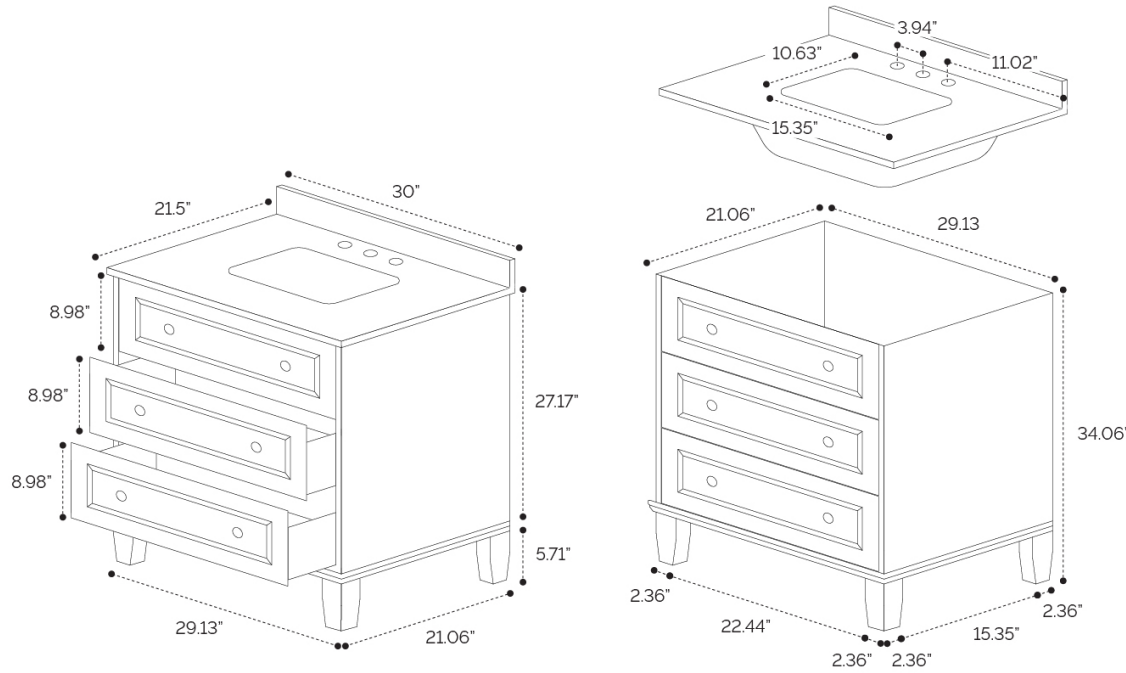

DIMENSION GUIDE

Lenore 24"

CHAMELEON
CONCEPTS

3D VIEW

FRONT VIEW

SIDE VIEW

TOP VIEW

DIMENSION GUIDE

Lenore 30"

3D VIEW

FRONT VIEW

TOP VIEW

SIDE VIEW

DIMENSION GUIDE

Lenore 36"

CHAMELEON
CONCEPTS

3D VIEW

FRONT VIEW

SIDE VIEW

TOP VIEW