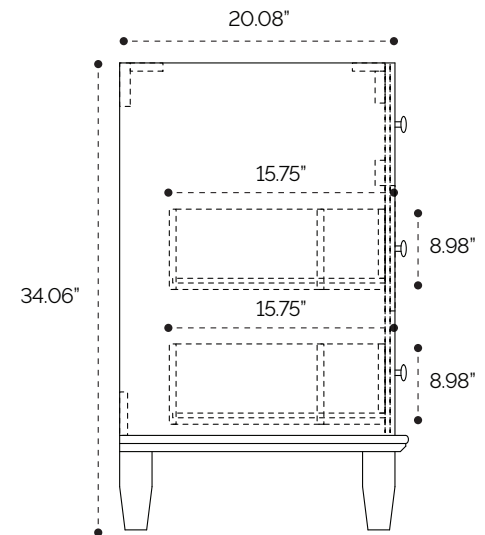

DIMENSION GUIDE

Lenore 24"

CHAMELEON
CONCEPTS

3D VIEW

FRONT VIEW

SIDE VIEW

TOP VIEW

DIMENSION GUIDE

Lenore 30"

3D VIEW

FRONT VIEW

TOP VIEW

SIDE VIEW

DIMENSION GUIDE

Lenore 36"

CHAMELEON
CONCEPTS

3D VIEW

FRONT VIEW

SIDE VIEW

TOP VIEW