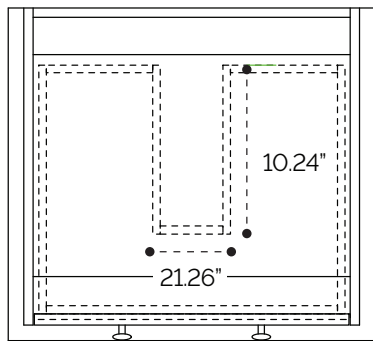

DIMENSION GUIDE

Lenore 24"

CHAMELEON
CONCEPTS

3D VIEW

FRONT VIEW

SIDE VIEW

TOP VIEW

DIMENSION GUIDE

Lenore 30"

3D VIEW

FRONT VIEW

TOP VIEW

SIDE VIEW

DIMENSION GUIDE

Lenore 36"

CHAMELEON
CONCEPTS

3D VIEW

FRONT VIEW

SIDE VIEW

TOP VIEW