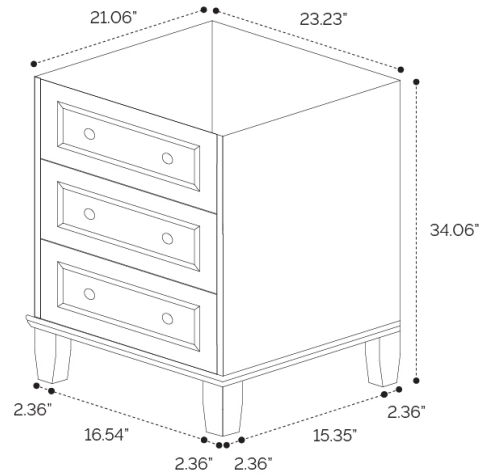

DIMENSION GUIDE

Lenore 24"

CHAMELEON
CONCEPTS

3D VIEW

FRONT VIEW

SIDE VIEW

TOP VIEW

DIMENSION GUIDE

Lenore 30"

3D VIEW

FRONT VIEW

TOP VIEW

SIDE VIEW

DIMENSION GUIDE

Lenore 36"

CHAMELEON
CONCEPTS

3D VIEW

FRONT VIEW

SIDE VIEW

TOP VIEW