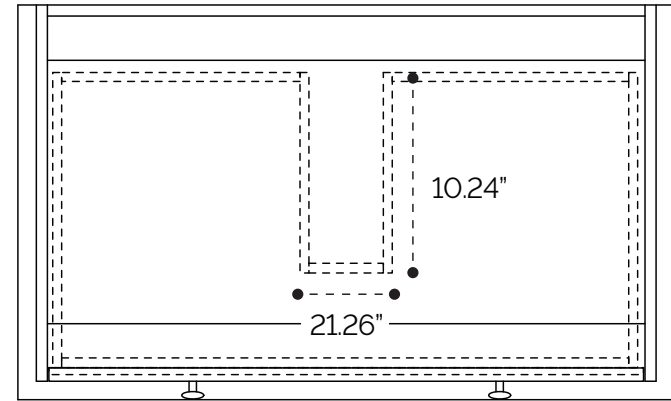

PLUMBING GUIDE

Lenore 24"

CHAMELEON
CONCEPTS

SIDE VIEW

TOP VIEW

BACK VIEW

PLUMBING GUIDE

Lenore 30"

CHAMELEON
CONCEPTS

SIDE VIEW

TOP VIEW

BACK VIEW

SIDE VIEW

TOP VIEW

BACK VIEW