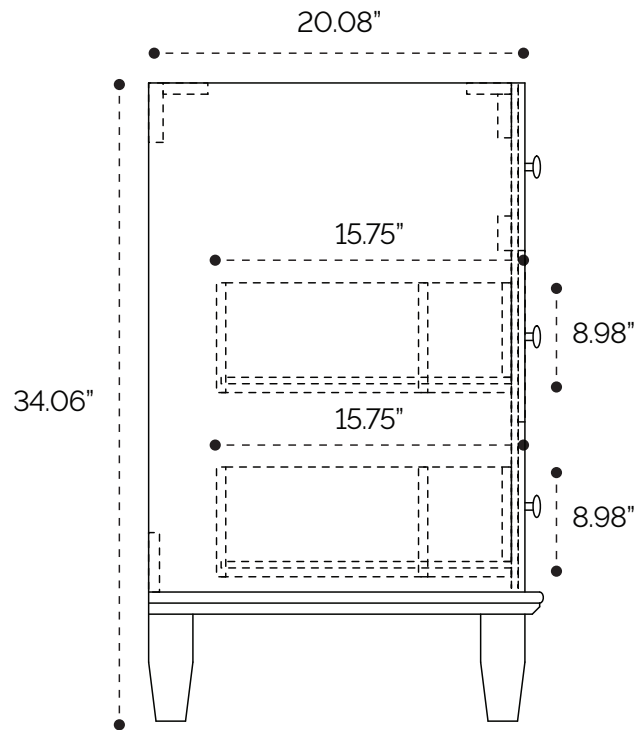

PLUMBING GUIDE

Lenore 24"

CHAMELEON
CONCEPTS

SIDE VIEW

TOP VIEW

BACK VIEW

PLUMBING GUIDE

Lenore 30"

CHAMELEON
CONCEPTS

SIDE VIEW

TOP VIEW

BACK VIEW

SIDE VIEW

TOP VIEW

BACK VIEW