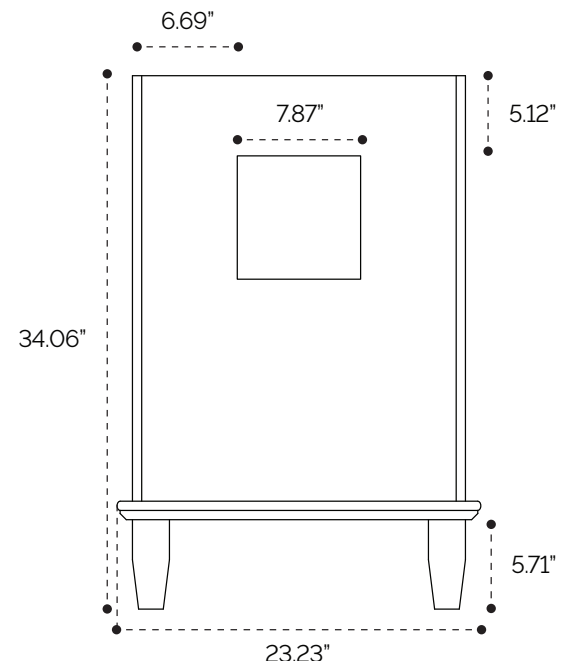

PLUMBING GUIDE

Lenore 24"

CHAMELEON
CONCEPTS

SIDE VIEW

TOP VIEW

BACK VIEW

PLUMBING GUIDE

Lenore 30"

CHAMELEON
CONCEPTS

SIDE VIEW

TOP VIEW

BACK VIEW

SIDE VIEW

TOP VIEW

BACK VIEW