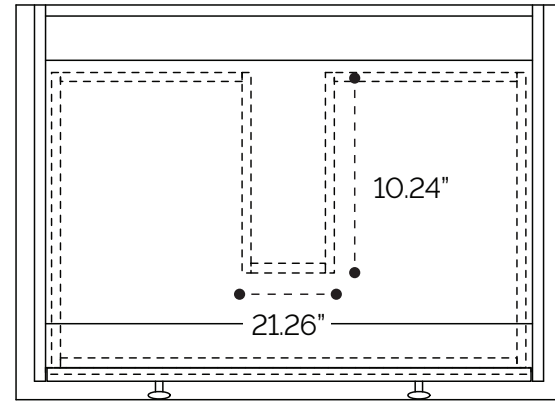

PLUMBING GUIDE

Lenore 24"

CHAMELEON
CONCEPTS

SIDE VIEW

TOP VIEW

BACK VIEW

PLUMBING GUIDE

Lenore 30"

CHAMELEON
CONCEPTS

SIDE VIEW

TOP VIEW

BACK VIEW

SIDE VIEW

TOP VIEW

BACK VIEW