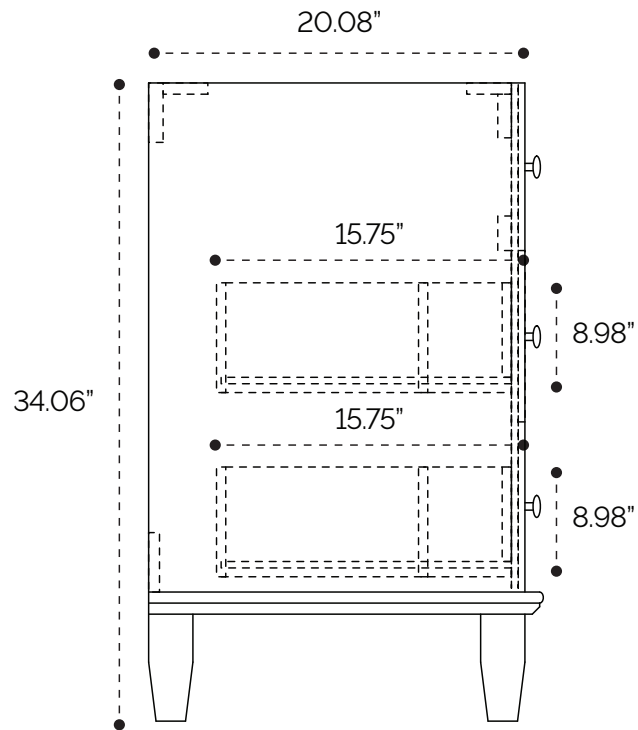

PLUMBING GUIDE

Lenore 24"

CHAMELEON
CONCEPTS

SIDE VIEW

TOP VIEW

BACK VIEW

PLUMBING GUIDE

Lenore 30"

CHAMELEON
CONCEPTS

SIDE VIEW

TOP VIEW

BACK VIEW

SIDE VIEW

TOP VIEW

BACK VIEW