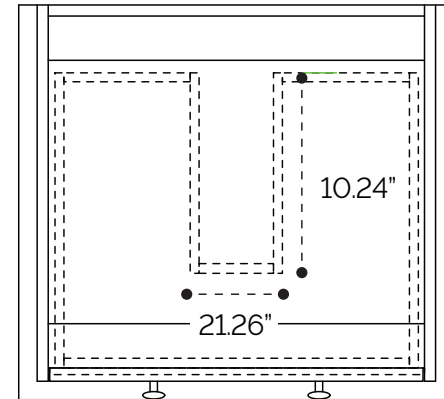

PLUMBING GUIDE

Lenore 24"

CHAMELEON
CONCEPTS

SIDE VIEW

TOP VIEW

BACK VIEW

PLUMBING GUIDE

Lenore 30"

CHAMELEON
CONCEPTS

SIDE VIEW

TOP VIEW

BACK VIEW

SIDE VIEW

TOP VIEW

BACK VIEW