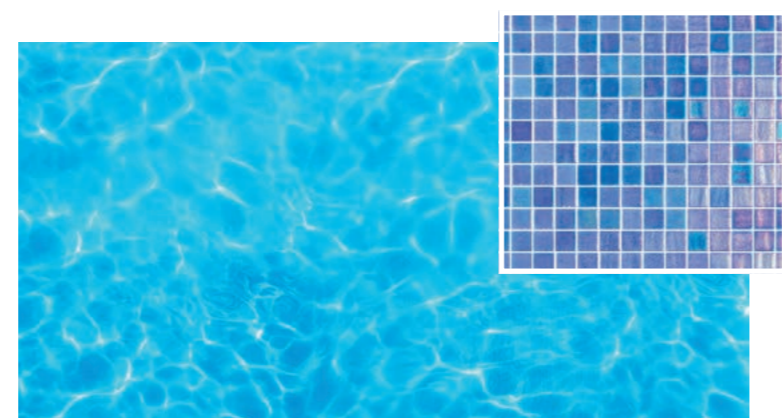

The images displayed are approximate simulations and TileBar cannot guarantee that the color of the water will have the exact same resemblance. Several factors vary the tone of swimming pools after installation like weather conditions, amount of direct sunlight, time of day, depth of the pool, color of the grout applied, surroundings, geo location with respect to the hemisphere.

Swim | Aquarius 1x1 Mosaic

Swim | Bali 1x1 Mosaic

Swim | Blue Lagoon 1x1 Mosaic

Swim | Fiji 1x1 Mosaic

Swim | Grace Bay 1x1 Mosaic

Swim | Iris 1x1 Mosaic

Swim | Midnight Sail 1x1 Mosaic

Swim | Ocean Eyes 1x1 Mosaic

Swim | Paradise 1x1 Mosaic

Swim | Saint Lucia 1x1 Mosaic

Swim | Bluestone 2x2 Mosaic

Swim | Cascara 2x2 Mosaic

Swim | Tropical Breeze 1x1 Mosaic

Swim | Twilight Sky 1x1 Mosaic

Swim | Barrier Reef 2x2 Mosaic

Swim | Belize 2x2 Mosaic

Swim | Siesta Sky 1x1 Mosaic

Swim | Summer Bliss 1x1 Mosaic

Swim | Fiji 2x2 Mosaic

Swim | Surfand 2x2 Mosaic