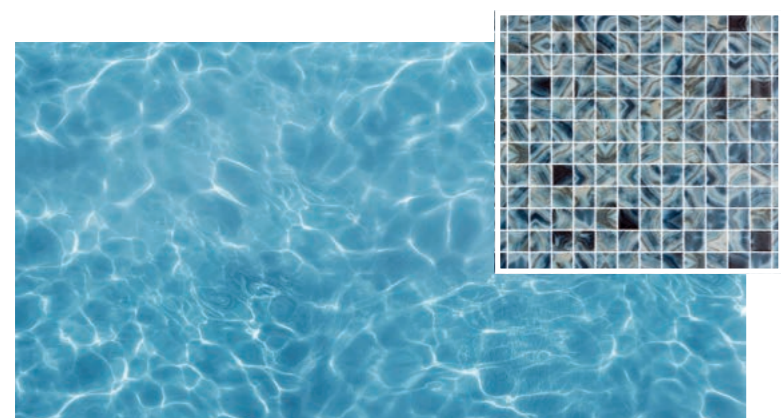

The images displayed are approximate simulations and TileBar cannot guarantee that the color of the water will have the exact same resemblance. Several factors vary the tone of swimming pools after installation like weather conditions, amount of direct sunlight, time of day, depth of the pool, color of the grout applied, surroundings, geo location with respect to the hemisphere.

Swim | Aquarius 1x1 Mosaic

Swim | Bali 1x1 Mosaic

Swim | Blue Lagoon 1x1 Mosaic

Swim | Fiji 1x1 Mosaic

Swim | Grace Bay 1x1 Mosaic

Swim | Iris 1x1 Mosaic

Swim | Midnight Sail 1x1 Mosaic

Swim | Ocean Eyes 1x1 Mosaic

Swim | Paradise 1x1 Mosaic

Swim | Saint Lucia 1x1 Mosaic

Swim | Bluestone 2x2 Mosaic

Swim | Cascara 2x2 Mosaic

Swim | Tropical Breeze 1x1 Mosaic

Swim | Twilight Sky 1x1 Mosaic

Swim | Barrier Reef 2x2 Mosaic

Swim | Belize 2x2 Mosaic

Swim | Siesta Sky 1x1 Mosaic

Swim | Summer Bliss 1x1 Mosaic

Swim | Fiji 2x2 Mosaic

Swim | Surfand 2x2 Mosaic