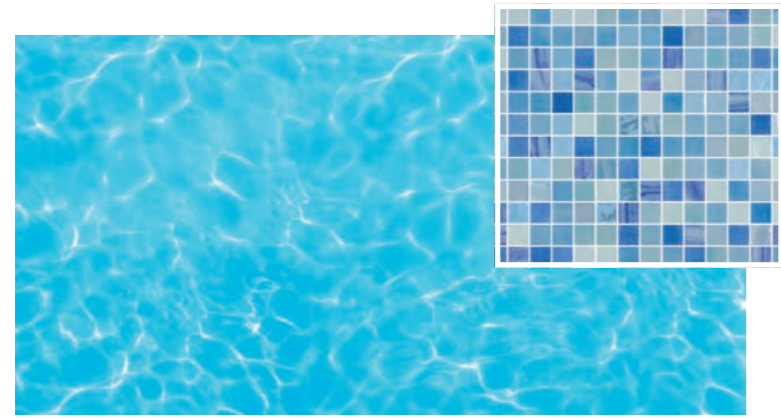

The images displayed are approximate simulations and TileBar cannot guarantee that the color of the water will have the exact same resemblance. Several factors vary the tone of swimming pools after installation like weather conditions, amount of direct sunlight, time of day, depth of the pool, color of the grout applied, surroundings, geo location with respect to the hemisphere.

Swim | Aquarius 1x1 Mosaic

Swim | Bali 1x1 Mosaic

Swim | Blue Lagoon 1x1 Mosaic

Swim | Fiji 1x1 Mosaic

Swim | Grace Bay 1x1 Mosaic

Swim | Iris 1x1 Mosaic

Swim | Midnight Sail 1x1 Mosaic

Swim | Ocean Eyes 1x1 Mosaic

Swim | Paradise 1x1 Mosaic

Swim | Saint Lucia 1x1 Mosaic

Swim | Bluestone 2x2 Mosaic

Swim | Cascara 2x2 Mosaic

Swim | Tropical Breeze 1x1 Mosaic

Swim | Twilight Sky 1x1 Mosaic

Swim | Barrier Reef 2x2 Mosaic

Swim | Belize 2x2 Mosaic

Swim | Siesta Sky 1x1 Mosaic

Swim | Summer Bliss 1x1 Mosaic

Swim | Fiji 2x2 Mosaic

Swim | Surfand 2x2 Mosaic