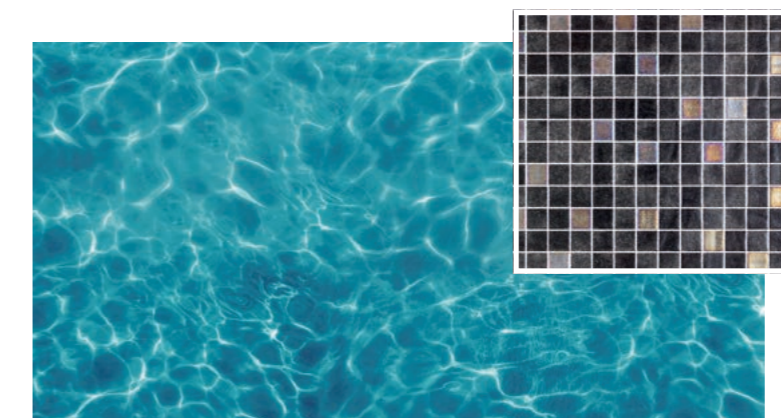

The images displayed are approximate simulations and TileBar cannot guarantee that the color of the water will have the exact same resemblance. Several factors vary the tone of swimming pools after installation like weather conditions, amount of direct sunlight, time of day, depth of the pool, color of the grout applied, surroundings, geo location with respect to the hemisphere.

Swim | Aquarius 1x1 Mosaic

Swim | Bali 1x1 Mosaic

Swim | Blue Lagoon 1x1 Mosaic

Swim | Fiji 1x1 Mosaic

Swim | Grace Bay 1x1 Mosaic

Swim | Iris 1x1 Mosaic

Swim | Midnight Sail 1x1 Mosaic

Swim | Ocean Eyes 1x1 Mosaic

Swim | Paradise 1x1 Mosaic

Swim | Saint Lucia 1x1 Mosaic

Swim | Bluestone 2x2 Mosaic

Swim | Cascara 2x2 Mosaic

Swim | Tropical Breeze 1x1 Mosaic

Swim | Twilight Sky 1x1 Mosaic

Swim | Barrier Reef 2x2 Mosaic

Swim | Belize 2x2 Mosaic

Swim | Siesta Sky 1x1 Mosaic

Swim | Summer Bliss 1x1 Mosaic

Swim | Fiji 2x2 Mosaic

Swim | Surfand 2x2 Mosaic