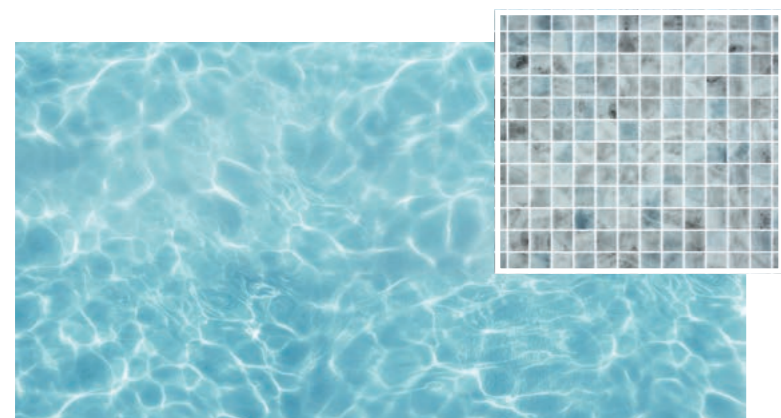

The images displayed are approximate simulations and TileBar cannot guarantee that the color of the water will have the exact same resemblance. Several factors vary the tone of swimming pools after installation like weather conditions, amount of direct sunlight, time of day, depth of the pool, color of the grout applied, surroundings, geo location with respect to the hemisphere.

Swim | Aquarius 1x1 Mosaic

Swim | Bali 1x1 Mosaic

Swim | Blue Lagoon 1x1 Mosaic

Swim | Fiji 1x1 Mosaic

Swim | Grace Bay 1x1 Mosaic

Swim | Iris 1x1 Mosaic

Swim | Midnight Sail 1x1 Mosaic

Swim | Ocean Eyes 1x1 Mosaic

Swim | Paradise 1x1 Mosaic

Swim | Saint Lucia 1x1 Mosaic

Swim | Bluestone 2x2 Mosaic

Swim | Cascara 2x2 Mosaic

Swim | Tropical Breeze 1x1 Mosaic

Swim | Twilight Sky 1x1 Mosaic

Swim | Barrier Reef 2x2 Mosaic

Swim | Belize 2x2 Mosaic

Swim | Siesta Sky 1x1 Mosaic

Swim | Summer Bliss 1x1 Mosaic

Swim | Fiji 2x2 Mosaic

Swim | Surfand 2x2 Mosaic