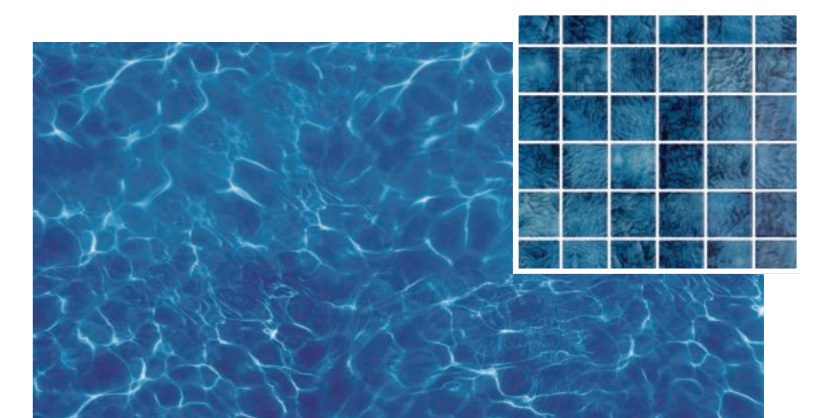

The images displayed are approximate simulations and TileBar cannot guarantee that the color of the water will have the exact same resemblance. Several factors vary the tone of swimming pools after installation like weather conditions, amount of direct sunlight, time of day, depth of the pool, color of the grout applied, surroundings, geo location with respect to the hemisphere.

Swim | Aquarius 1x1 Mosaic

Swim | Bali 1x1 Mosaic

Swim | Blue Lagoon 1x1 Mosaic

Swim | Fiji 1x1 Mosaic

Swim | Grace Bay 1x1 Mosaic

Swim | Iris 1x1 Mosaic

Swim | Midnight Sail 1x1 Mosaic

Swim | Ocean Eyes 1x1 Mosaic

Swim | Paradise 1x1 Mosaic

Swim | Saint Lucia 1x1 Mosaic

Swim | Bluestone 2x2 Mosaic

Swim | Cascara 2x2 Mosaic

Swim | Tropical Breeze 1x1 Mosaic

Swim | Twilight Sky 1x1 Mosaic

Swim | Barrier Reef 2x2 Mosaic

Swim | Belize 2x2 Mosaic

Swim | Siesta Sky 1x1 Mosaic

Swim | Summer Bliss 1x1 Mosaic

Swim | Fiji 2x2 Mosaic

Swim | Surfand 2x2 Mosaic