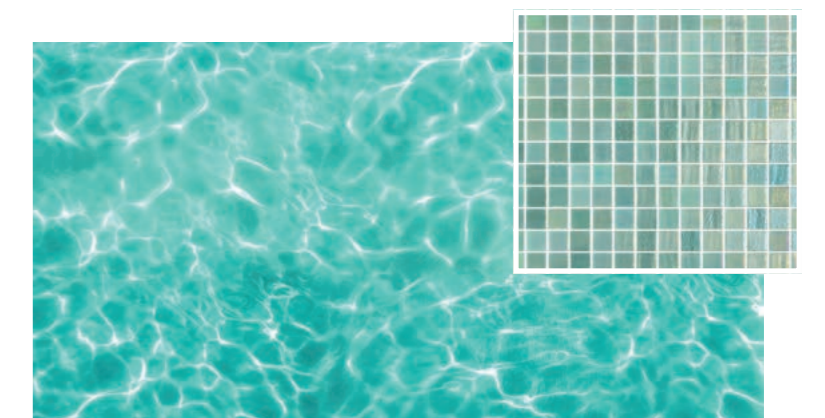

The images displayed are approximate simulations and TileBar cannot guarantee that the color of the water will have the exact same resemblance. Several factors vary the tone of swimming pools after installation like weather conditions, amount of direct sunlight, time of day, depth of the pool, color of the grout applied, surroundings, geo location with respect to the hemisphere.

Swim | Aquarius 1x1 Mosaic

Swim | Bali 1x1 Mosaic

Swim | Blue Lagoon 1x1 Mosaic

Swim | Fiji 1x1 Mosaic

Swim | Grace Bay 1x1 Mosaic

Swim | Iris 1x1 Mosaic

Swim | Midnight Sail 1x1 Mosaic

Swim | Ocean Eyes 1x1 Mosaic

Swim | Paradise 1x1 Mosaic

Swim | Saint Lucia 1x1 Mosaic

Swim | Bluestone 2x2 Mosaic

Swim | Cascara 2x2 Mosaic

Swim | Tropical Breeze 1x1 Mosaic

Swim | Twilight Sky 1x1 Mosaic

Swim | Barrier Reef 2x2 Mosaic

Swim | Belize 2x2 Mosaic

Swim | Siesta Sky 1x1 Mosaic

Swim | Summer Bliss 1x1 Mosaic

Swim | Fiji 2x2 Mosaic

Swim | Surfand 2x2 Mosaic