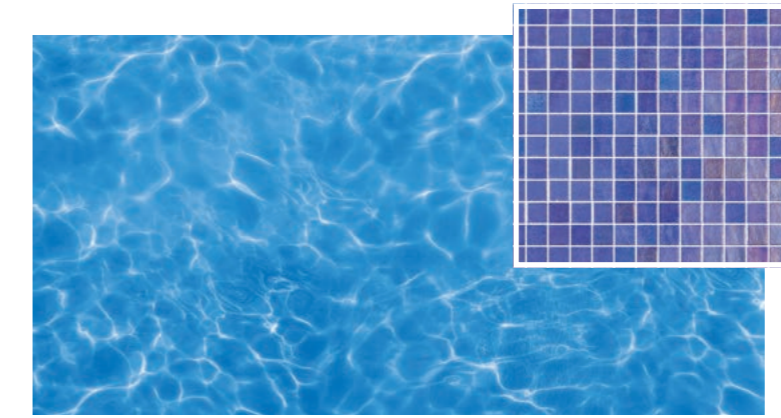

The images displayed are approximate simulations and TileBar cannot guarantee that the color of the water will have the exact same resemblance. Several factors vary the tone of swimming pools after installation like weather conditions, amount of direct sunlight, time of day, depth of the pool, color of the grout applied, surroundings, geo location with respect to the hemisphere.

Swim | Aquarius 1x1 Mosaic

Swim | Bali 1x1 Mosaic

Swim | Blue Lagoon 1x1 Mosaic

Swim | Fiji 1x1 Mosaic

Swim | Grace Bay 1x1 Mosaic

Swim | Iris 1x1 Mosaic

Swim | Midnight Sail 1x1 Mosaic

Swim | Ocean Eyes 1x1 Mosaic

Swim | Paradise 1x1 Mosaic

Swim | Saint Lucia 1x1 Mosaic

Swim | Bluestone 2x2 Mosaic

Swim | Cascara 2x2 Mosaic

Swim | Tropical Breeze 1x1 Mosaic

Swim | Twilight Sky 1x1 Mosaic

Swim | Barrier Reef 2x2 Mosaic

Swim | Belize 2x2 Mosaic

Swim | Siesta Sky 1x1 Mosaic

Swim | Summer Bliss 1x1 Mosaic

Swim | Fiji 2x2 Mosaic

Swim | Surfand 2x2 Mosaic