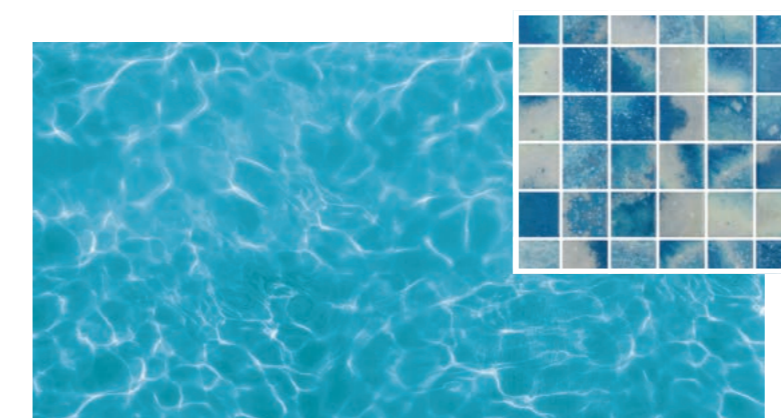

The images displayed are approximate simulations and TileBar cannot guarantee that the color of the water will have the exact same resemblance. Several factors vary the tone of swimming pools after installation like weather conditions, amount of direct sunlight, time of day, depth of the pool, color of the grout applied, surroundings, geo location with respect to the hemisphere.

Swim | Aquarius 1x1 Mosaic

Swim | Bali 1x1 Mosaic

Swim | Blue Lagoon 1x1 Mosaic

Swim | Fiji 1x1 Mosaic

Swim | Grace Bay 1x1 Mosaic

Swim | Iris 1x1 Mosaic

Swim | Midnight Sail 1x1 Mosaic

Swim | Ocean Eyes 1x1 Mosaic

Swim | Paradise 1x1 Mosaic

Swim | Saint Lucia 1x1 Mosaic

Swim | Bluestone 2x2 Mosaic

Swim | Cascara 2x2 Mosaic

Swim | Tropical Breeze 1x1 Mosaic

Swim | Twilight Sky 1x1 Mosaic

Swim | Barrier Reef 2x2 Mosaic

Swim | Belize 2x2 Mosaic

Swim | Siesta Sky 1x1 Mosaic

Swim | Summer Bliss 1x1 Mosaic

Swim | Fiji 2x2 Mosaic

Swim | Surfand 2x2 Mosaic