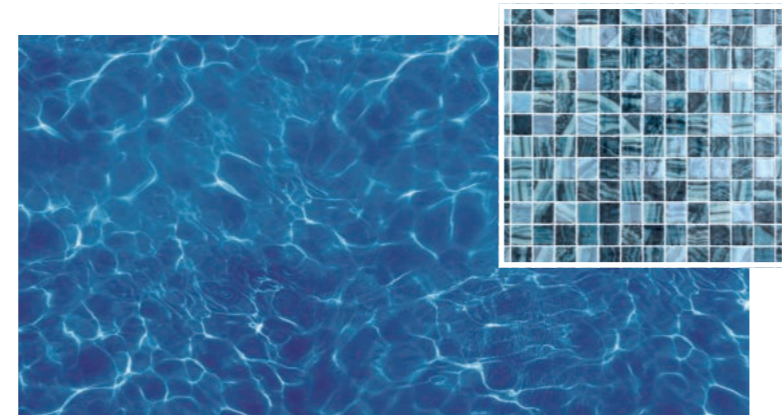

The images displayed are approximate simulations and TileBar cannot guarantee that the color of the water will have the exact same resemblance. Several factors vary the tone of swimming pools after installation like weather conditions, amount of direct sunlight, time of day, depth of the pool, color of the grout applied, surroundings, geo location with respect to the hemisphere.

Swim | Aquarius 1x1 Mosaic

Swim | Bali 1x1 Mosaic

Swim | Blue Lagoon 1x1 Mosaic

Swim | Fiji 1x1 Mosaic

Swim | Grace Bay 1x1 Mosaic

Swim | Iris 1x1 Mosaic

Swim | Midnight Sail 1x1 Mosaic

Swim | Ocean Eyes 1x1 Mosaic

Swim | Paradise 1x1 Mosaic

Swim | Saint Lucia 1x1 Mosaic

Swim | Bluestone 2x2 Mosaic

Swim | Cascara 2x2 Mosaic

Swim | Tropical Breeze 1x1 Mosaic

Swim | Twilight Sky 1x1 Mosaic

Swim | Barrier Reef 2x2 Mosaic

Swim | Belize 2x2 Mosaic

Swim | Siesta Sky 1x1 Mosaic

Swim | Summer Bliss 1x1 Mosaic

Swim | Fiji 2x2 Mosaic

Swim | Surfand 2x2 Mosaic