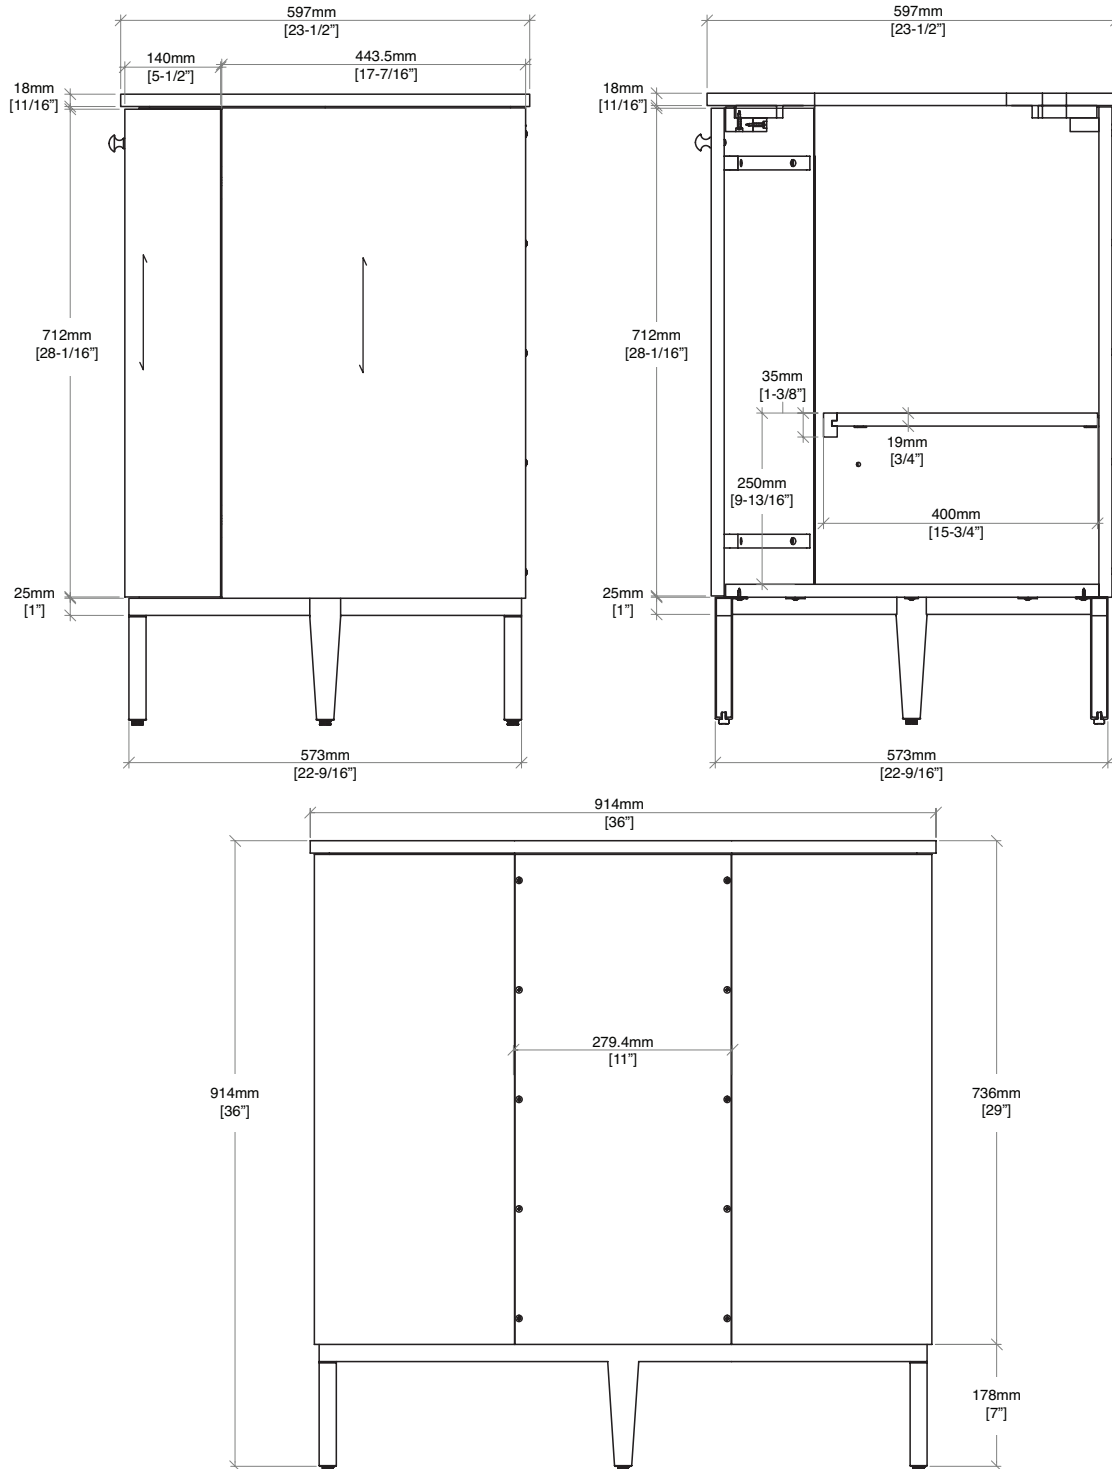

36" Bellamy Single Vanity

D300-V36-RSO

Features

Solids: Oak
Veneers: Oak, random flat cut
Panels: Marine MDF
Base: Powder Coated Steel, Matte Black finish
Top: 18mm Carrara Marble with plywood support
Shelf: One, adjustable
Porcelain Sink with overflow
Installation Type: Free Standing
Number of Doors: 2
Number of Drawers: 0
Assembly Required: Yes – sink installation
Hardware Finish: Matte Black
Number of Basins: 1 (ships separately)

Dimensions

Width: 36" (914 mm)
Depth: 23-1/5" (597mm)
Height: 36" (914 mm)
Rough-In: 22-3/16" (563 mm)

36" Bellamy Single Vanity

D300-V36-RSO

All dimensions and specifications are nominal and may vary. Use actual products for accuracy in critical situations. Diagrams are of cabinets and tops only – does not include sink.

36" Bellamy Single Vanity

D300-V36-RSO

All dimensions and specifications are nominal and may vary. Use actual products for accuracy in critical situations.
 Diagrams are of cabinets and tops only – does not include sink.