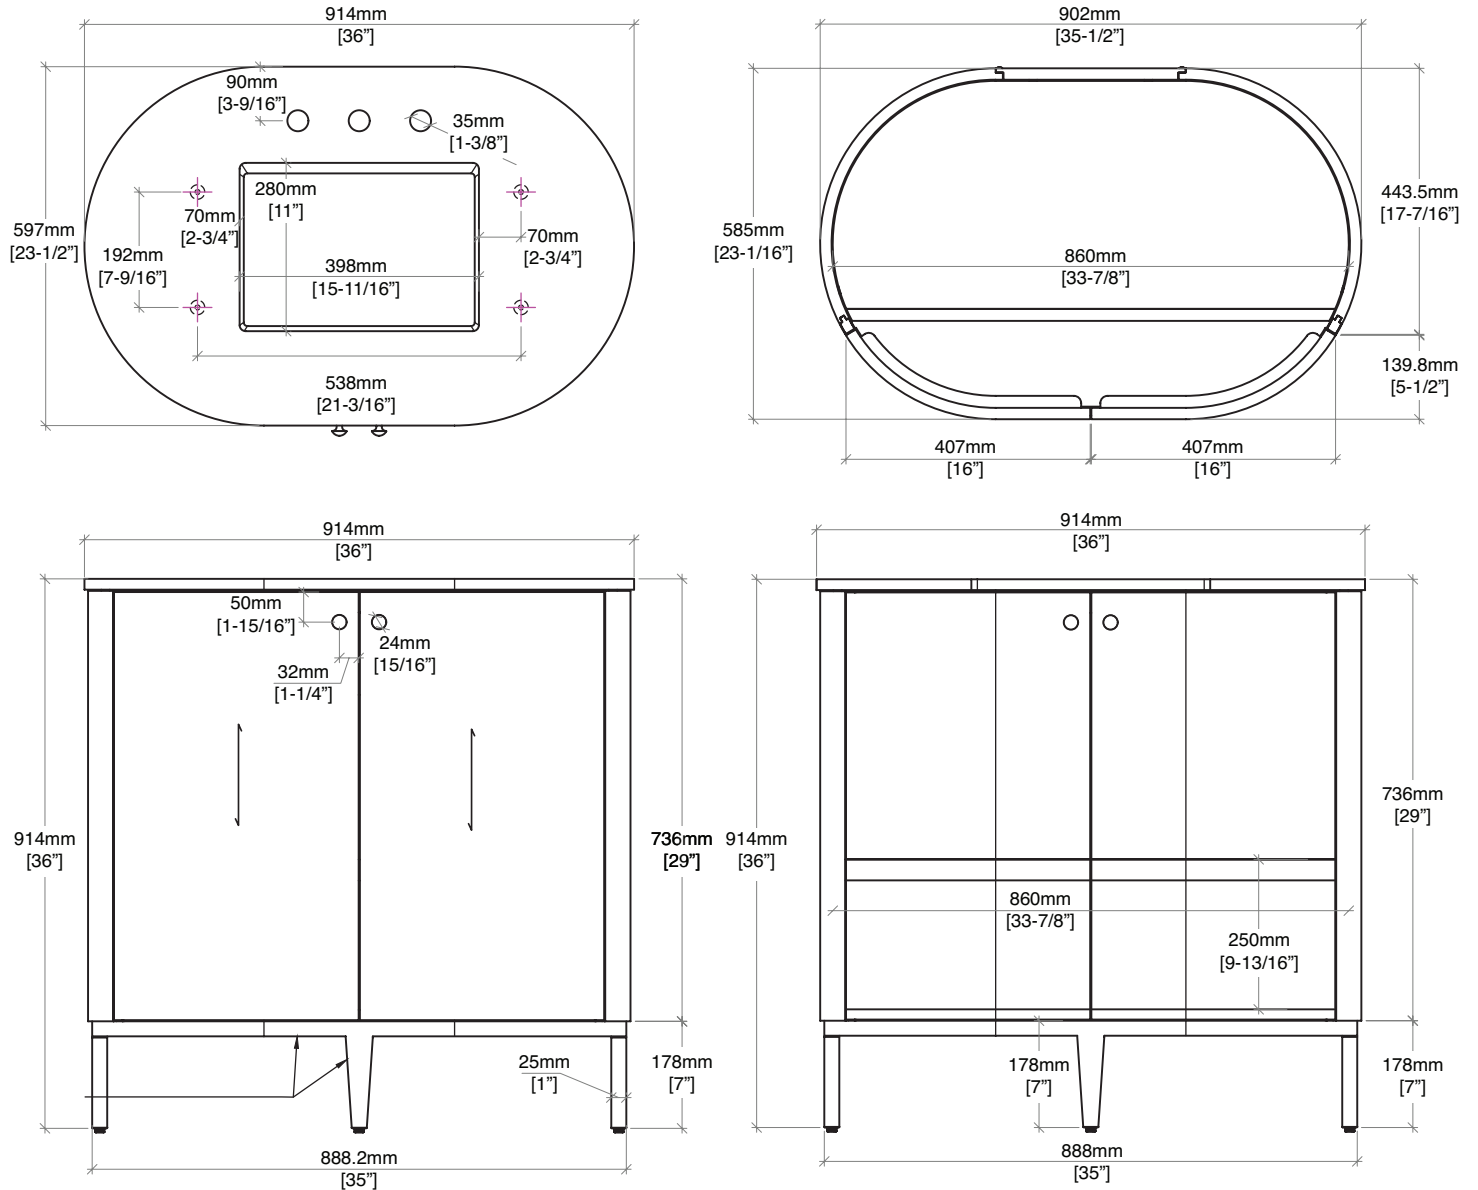

36" Bellamy Single Vanity

D300-V36-RSO

Features

Solids: Oak
Veneers: Oak, random flat cut
Panels: Marine MDF
Base: Powder Coated Steel, Matte Black finish
Top: 18mm Carrara Marble with plywood support
Shelf: One, adjustable
Porcelain Sink with overflow
Installation Type: Free Standing
Number of Doors: 2
Number of Drawers: 0
Assembly Required: Yes – sink installation
Hardware Finish: Matte Black
Number of Basins: 1 (ships separately)

Dimensions

Width: 36" (914 mm)
Depth: 23-1/5" (597mm)
Height: 36" (914 mm)
Rough-In: 22-3/16" (563 mm)

36" Bellamy Single Vanity

D300-V36-RSO

All dimensions and specifications are nominal and may vary. Use actual products for accuracy in critical situations. Diagrams are of cabinets and tops only – does not include sink.

36" Bellamy Single Vanity

D300-V36-RSO

All dimensions and specifications are nominal and may vary. Use actual products for accuracy in critical situations.
 Diagrams are of cabinets and tops only – does not include sink.