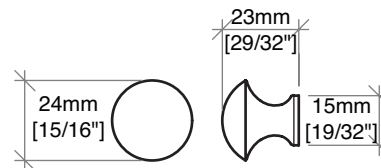

36" Bellamy Single Vanity

D300-V36-RSO

Features

Solids: Oak
Veneers: Oak, random flat cut
Panels: Marine MDF
Base: Powder Coated Steel, Matte Black finish
Top: 18mm Carrara Marble with plywood support
Shelf: One, adjustable
Porcelain Sink with overflow
Installation Type: Free Standing
Number of Doors: 2
Number of Drawers: 0
Assembly Required: Yes – sink installation
Hardware Finish: Matte Black
Number of Basins: 1 (ships separately)

Dimensions

Width: 36" (914 mm)
Depth: 23-1/5" (597mm)
Height: 36" (914 mm)
Rough-In: 22-3/16" (563 mm)

36" Bellamy Single Vanity

D300-V36-RSO

All dimensions and specifications are nominal and may vary. Use actual products for accuracy in critical situations. Diagrams are of cabinets and tops only – does not include sink.

36" Bellamy Single Vanity

D300-V36-RSO

All dimensions and specifications are nominal and may vary. Use actual products for accuracy in critical situations.
 Diagrams are of cabinets and tops only – does not include sink.