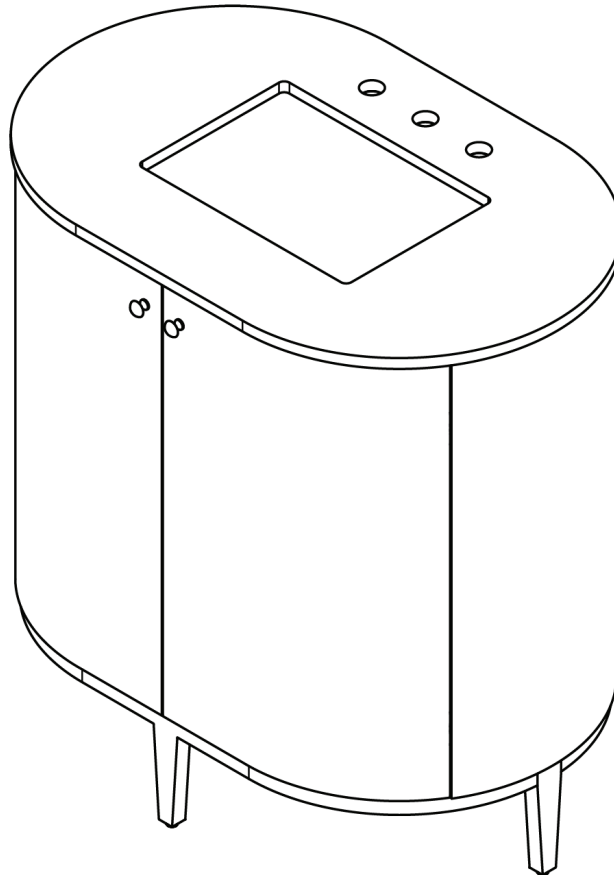

36" Bellamy Single Vanity

D300-V36-RSO

Features

Solids: Oak
Veneers: Oak, random flat cut
Panels: Marine MDF
Base: Powder Coated Steel, Matte Black finish
Top: 18mm Carrara Marble with plywood support
Shelf: One, adjustable
Porcelain Sink with overflow
Installation Type: Free Standing
Number of Doors: 2
Number of Drawers: 0
Assembly Required: Yes – sink installation
Hardware Finish: Matte Black
Number of Basins: 1 (ships separately)

Dimensions

Width: 36" (914 mm)
Depth: 23-1/5" (597mm)
Height: 36" (914 mm)
Rough-In: 22-3/16" (563 mm)

36" Bellamy Single Vanity

D300-V36-RSO

All dimensions and specifications are nominal and may vary. Use actual products for accuracy in critical situations. Diagrams are of cabinets and tops only – does not include sink.

36" Bellamy Single Vanity

D300-V36-RSO

All dimensions and specifications are nominal and may vary. Use actual products for accuracy in critical situations.
 Diagrams are of cabinets and tops only – does not include sink.