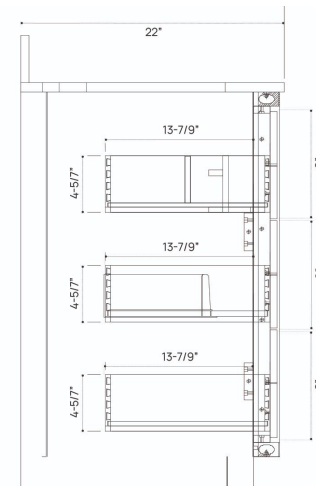

DIMENSION GUIDE GENORA VANITY 36"

3D VIEW

FRONT VIEW

SIDE VIEW

DIMENSION GUIDE GENORA VANITY 48"

3D VIEW

FRONT VIEW

SIDE VIEW

DIMENSION GUIDE GENORA VANITY 55"

3D VIEW

FRONT VIEW

SIDE VIEW

DIMENSION GUIDE GENORA VANITY 60"

3D VIEW

FRONT VIEW

SIDE VIEW

DIMENSION GUIDE GENORA VANITY 72"

3D VIEW

FRONT VIEW

SIDE VIEW

DIMENSION GUIDE GENORA VANITY 84"

3D VIEW

FRONT VIEW

SIDE VIEW