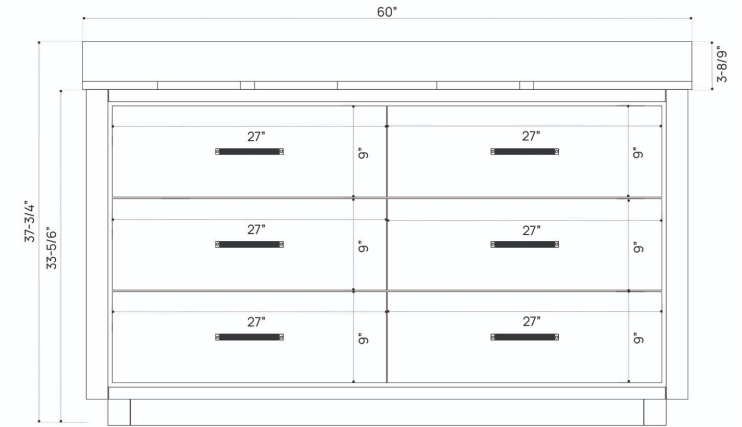

DIMENSION GUIDE GENORA VANITY 36"

3D VIEW

FRONT VIEW

SIDE VIEW

DIMENSION GUIDE GENORA VANITY 48"

3D VIEW

FRONT VIEW

SIDE VIEW

DIMENSION GUIDE GENORA VANITY 55"

3D VIEW

FRONT VIEW

SIDE VIEW

DIMENSION GUIDE GENORA VANITY 60"

3D VIEW

FRONT VIEW

SIDE VIEW

DIMENSION GUIDE GENORA VANITY 72"

3D VIEW

FRONT VIEW

SIDE VIEW

DIMENSION GUIDE GENORA VANITY 84"

3D VIEW

FRONT VIEW

SIDE VIEW