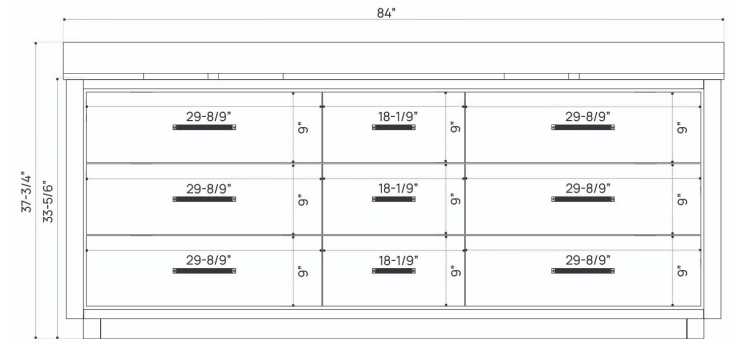

DIMENSION GUIDE GENORA VANITY 36"

3D VIEW

FRONT VIEW

SIDE VIEW

DIMENSION GUIDE GENORA VANITY 48"

3D VIEW

FRONT VIEW

SIDE VIEW

DIMENSION GUIDE GENORA VANITY 55"

3D VIEW

FRONT VIEW

SIDE VIEW

DIMENSION GUIDE GENORA VANITY 60"

3D VIEW

FRONT VIEW

SIDE VIEW

DIMENSION GUIDE GENORA VANITY 72"

3D VIEW

FRONT VIEW

SIDE VIEW

DIMENSION GUIDE GENORA VANITY 84"

3D VIEW

FRONT VIEW

SIDE VIEW