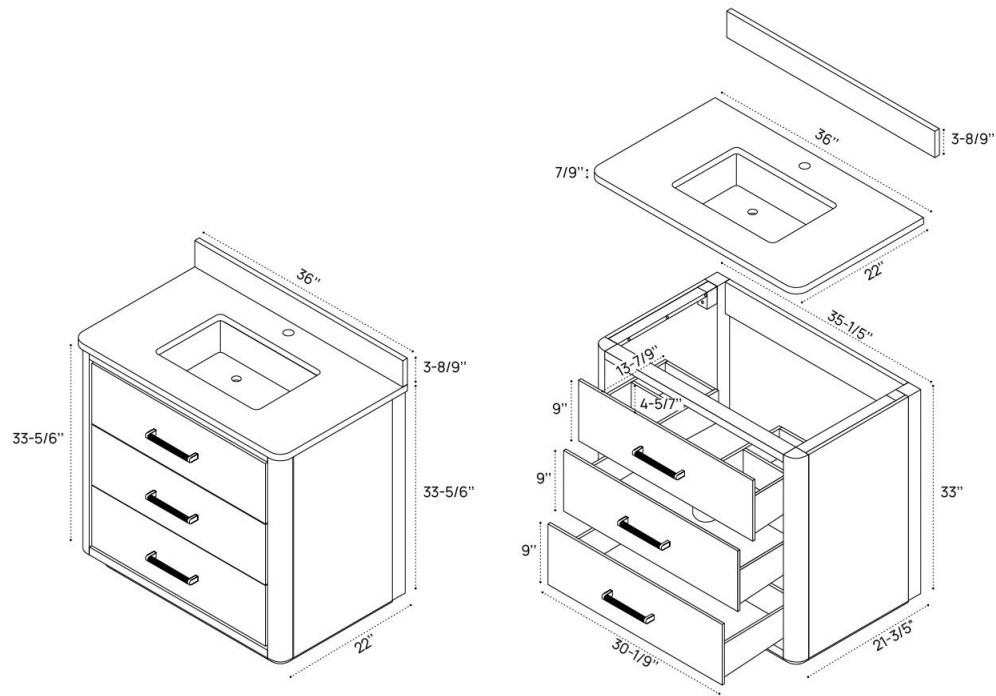

DIMENSION GUIDE GENORA VANITY 36"

3D VIEW

FRONT VIEW

SIDE VIEW

DIMENSION GUIDE GENORA VANITY 48"

3D VIEW

FRONT VIEW

SIDE VIEW

DIMENSION GUIDE GENORA VANITY 55"

3D VIEW

FRONT VIEW

SIDE VIEW

DIMENSION GUIDE GENORA VANITY 60"

3D VIEW

FRONT VIEW

SIDE VIEW

DIMENSION GUIDE GENORA VANITY 72"

3D VIEW

FRONT VIEW

SIDE VIEW

DIMENSION GUIDE GENORA VANITY 84"

3D VIEW

FRONT VIEW

SIDE VIEW