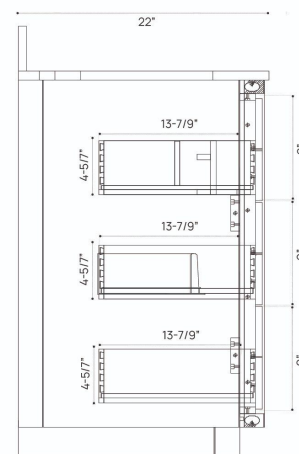

DIMENSION GUIDE GENORA VANITY 36"

3D VIEW

FRONT VIEW

SIDE VIEW

DIMENSION GUIDE GENORA VANITY 48"

3D VIEW

FRONT VIEW

SIDE VIEW

DIMENSION GUIDE GENORA VANITY 55"

3D VIEW

FRONT VIEW

SIDE VIEW

DIMENSION GUIDE GENORA VANITY 60"

3D VIEW

FRONT VIEW

SIDE VIEW

DIMENSION GUIDE GENORA VANITY 72"

3D VIEW

FRONT VIEW

SIDE VIEW

DIMENSION GUIDE GENORA VANITY 84"

3D VIEW

FRONT VIEW

SIDE VIEW