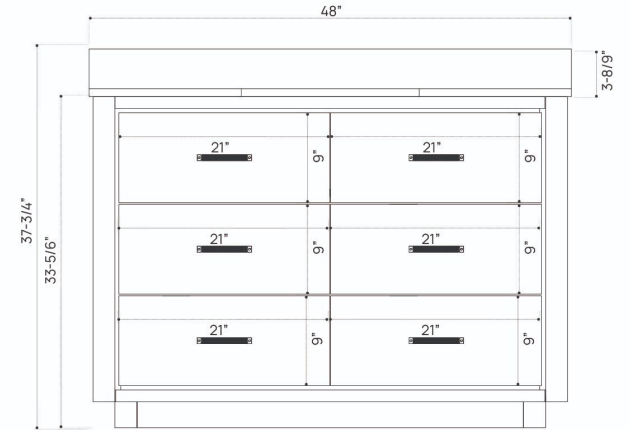

DIMENSION GUIDE GENORA VANITY 36"

3D VIEW

FRONT VIEW

SIDE VIEW

DIMENSION GUIDE GENORA VANITY 48"

3D VIEW

FRONT VIEW

SIDE VIEW

DIMENSION GUIDE GENORA VANITY 55"

3D VIEW

FRONT VIEW

SIDE VIEW

DIMENSION GUIDE GENORA VANITY 60"

3D VIEW

FRONT VIEW

SIDE VIEW

DIMENSION GUIDE GENORA VANITY 72"

3D VIEW

FRONT VIEW

SIDE VIEW

DIMENSION GUIDE GENORA VANITY 84"

3D VIEW

FRONT VIEW

SIDE VIEW