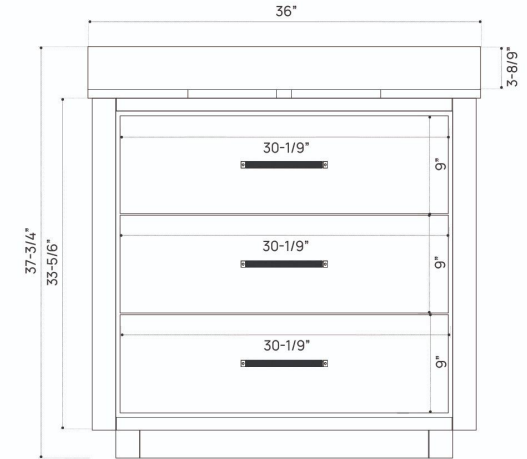

DIMENSION GUIDE GENORA VANITY 36"

3D VIEW

FRONT VIEW

SIDE VIEW

DIMENSION GUIDE GENORA VANITY 48"

3D VIEW

FRONT VIEW

SIDE VIEW

DIMENSION GUIDE GENORA VANITY 55"

3D VIEW

FRONT VIEW

SIDE VIEW

DIMENSION GUIDE GENORA VANITY 60"

3D VIEW

FRONT VIEW

SIDE VIEW

DIMENSION GUIDE GENORA VANITY 72"

3D VIEW

FRONT VIEW

SIDE VIEW

DIMENSION GUIDE GENORA VANITY 84"

3D VIEW

FRONT VIEW

SIDE VIEW