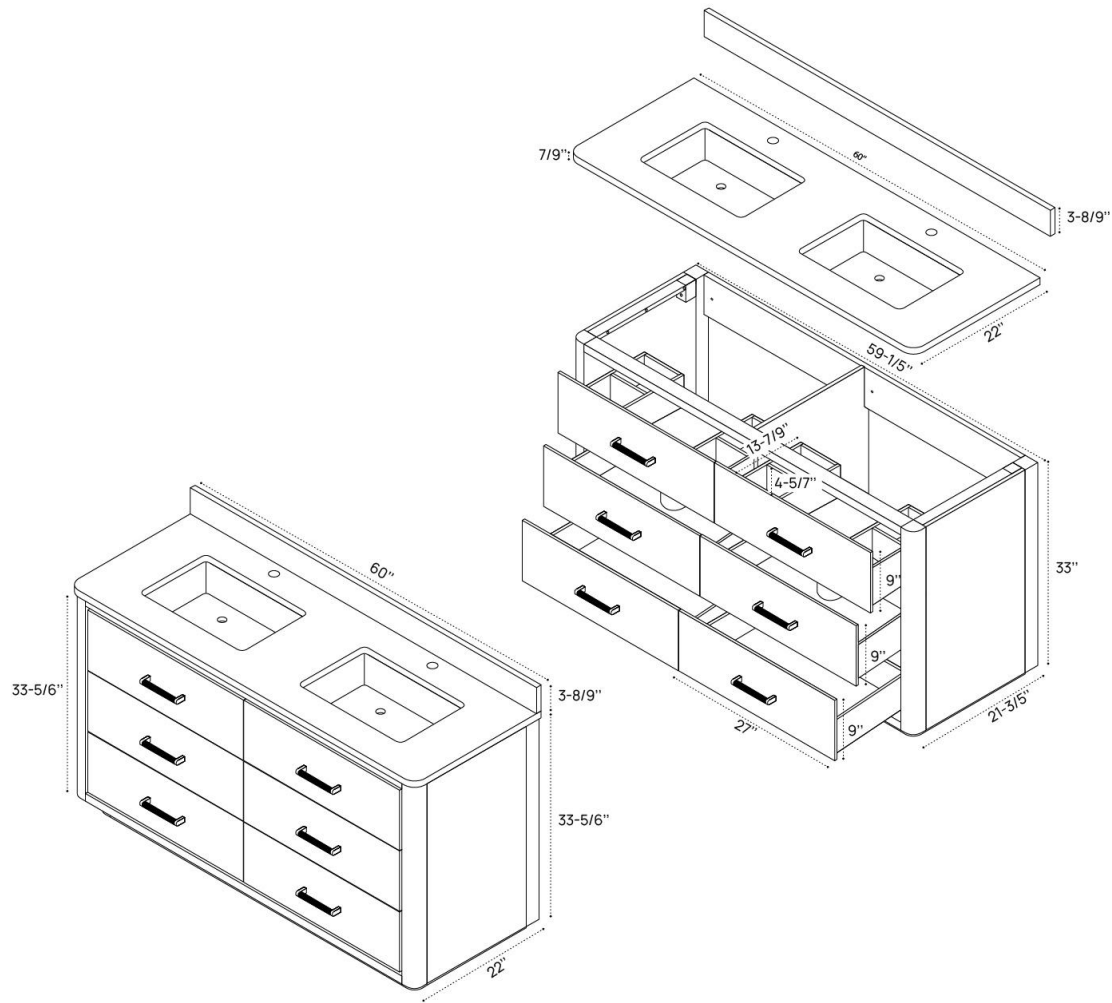

DIMENSION GUIDE GENORA VANITY 36"

3D VIEW

FRONT VIEW

SIDE VIEW

DIMENSION GUIDE GENORA VANITY 48"

3D VIEW

FRONT VIEW

SIDE VIEW

DIMENSION GUIDE GENORA VANITY 55"

3D VIEW

FRONT VIEW

SIDE VIEW

DIMENSION GUIDE GENORA VANITY 60"

3D VIEW

FRONT VIEW

SIDE VIEW

DIMENSION GUIDE GENORA VANITY 72"

3D VIEW

FRONT VIEW

SIDE VIEW

DIMENSION GUIDE GENORA VANITY 84"

3D VIEW

FRONT VIEW

SIDE VIEW