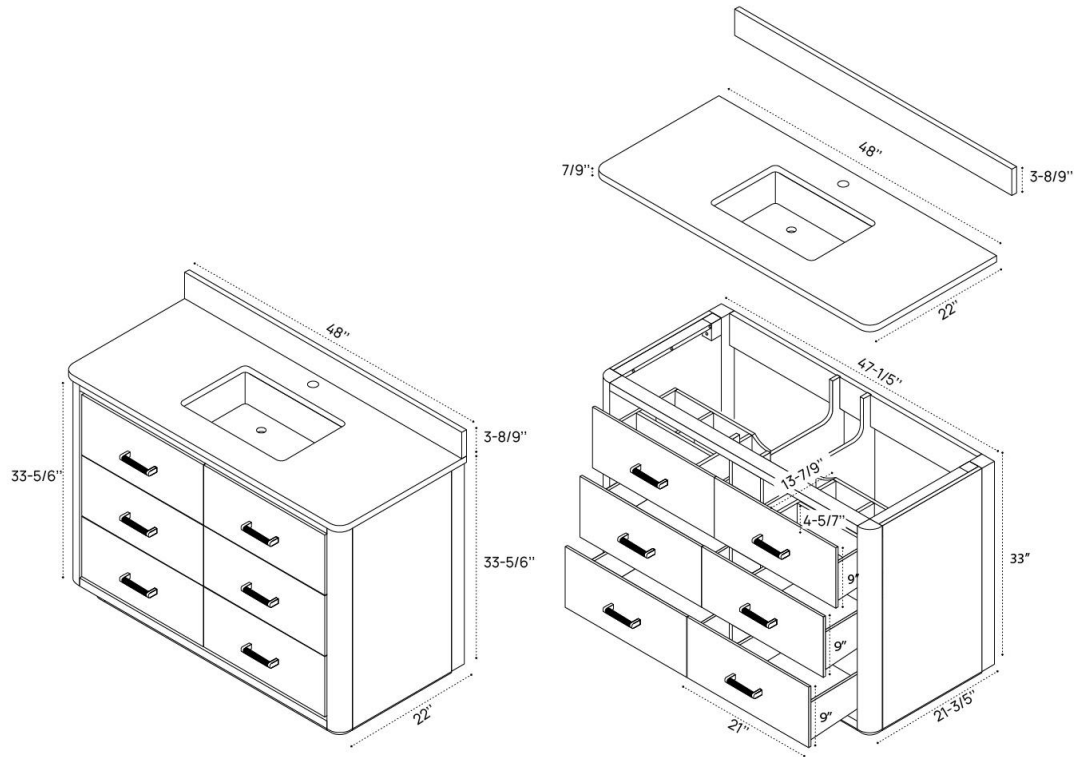

DIMENSION GUIDE GENORA VANITY 36"

3D VIEW

FRONT VIEW

SIDE VIEW

DIMENSION GUIDE GENORA VANITY 48"

3D VIEW

FRONT VIEW

SIDE VIEW

DIMENSION GUIDE GENORA VANITY 55"

3D VIEW

FRONT VIEW

SIDE VIEW

DIMENSION GUIDE GENORA VANITY 60"

3D VIEW

FRONT VIEW

SIDE VIEW

DIMENSION GUIDE GENORA VANITY 72"

3D VIEW

FRONT VIEW

SIDE VIEW

DIMENSION GUIDE GENORA VANITY 84"

3D VIEW

FRONT VIEW

SIDE VIEW