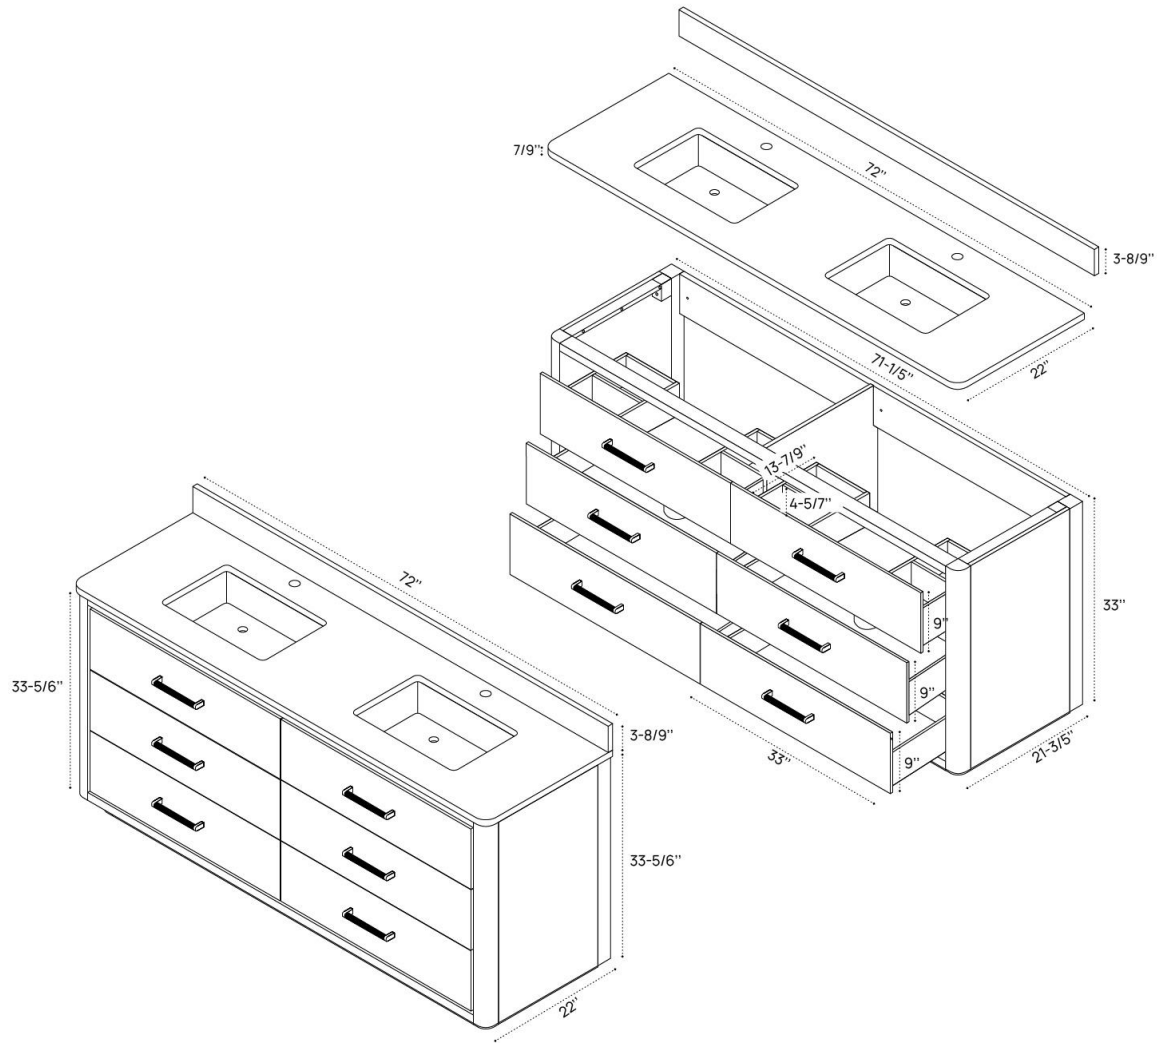

DIMENSION GUIDE GENORA VANITY 36"

3D VIEW

FRONT VIEW

SIDE VIEW

DIMENSION GUIDE GENORA VANITY 48"

3D VIEW

FRONT VIEW

SIDE VIEW

DIMENSION GUIDE GENORA VANITY 55"

3D VIEW

FRONT VIEW

SIDE VIEW

DIMENSION GUIDE GENORA VANITY 60"

3D VIEW

FRONT VIEW

SIDE VIEW

DIMENSION GUIDE GENORA VANITY 72"

3D VIEW

FRONT VIEW

SIDE VIEW

DIMENSION GUIDE GENORA VANITY 84"

3D VIEW

FRONT VIEW

SIDE VIEW