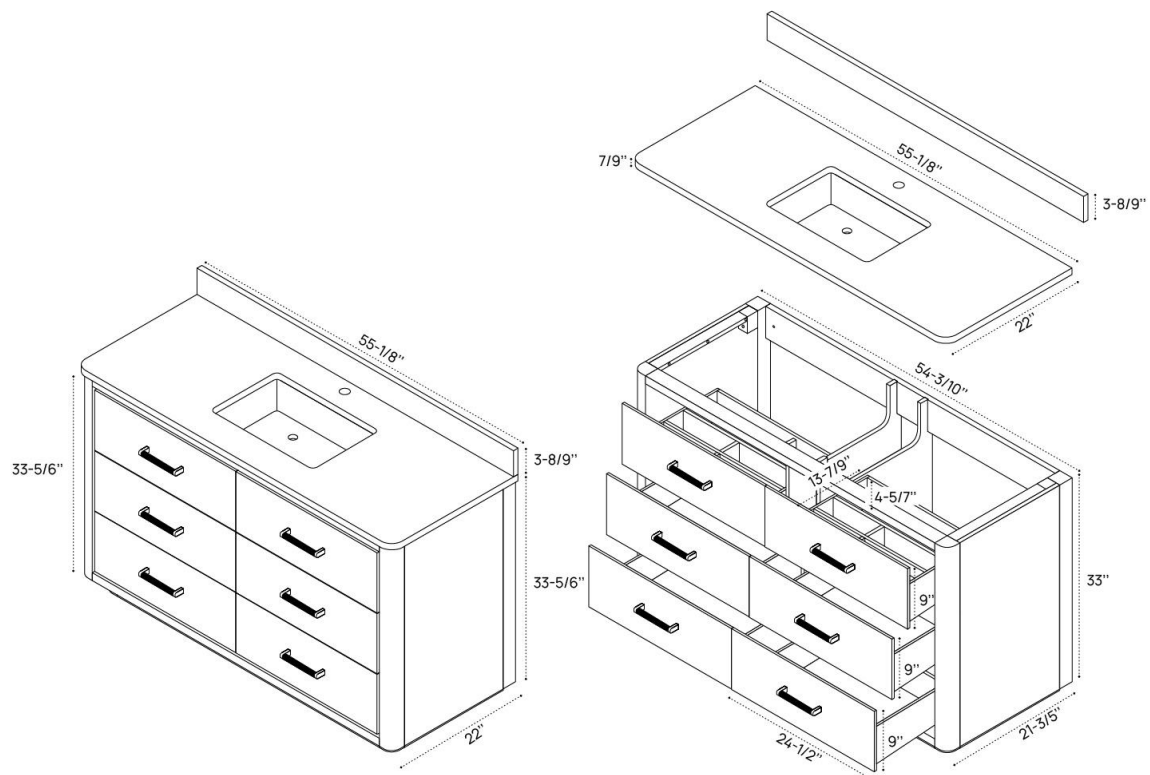

DIMENSION GUIDE GENORA VANITY 36"

3D VIEW

FRONT VIEW

SIDE VIEW

DIMENSION GUIDE GENORA VANITY 48"

3D VIEW

FRONT VIEW

SIDE VIEW

DIMENSION GUIDE GENORA VANITY 55"

3D VIEW

FRONT VIEW

SIDE VIEW

DIMENSION GUIDE GENORA VANITY 60"

3D VIEW

FRONT VIEW

SIDE VIEW

DIMENSION GUIDE GENORA VANITY 72"

3D VIEW

FRONT VIEW

SIDE VIEW

DIMENSION GUIDE GENORA VANITY 84"

3D VIEW

FRONT VIEW

SIDE VIEW