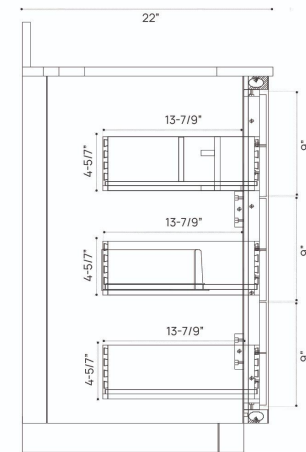

DIMENSION GUIDE GENORA VANITY 36"

3D VIEW

FRONT VIEW

SIDE VIEW

DIMENSION GUIDE GENORA VANITY 48"

3D VIEW

FRONT VIEW

SIDE VIEW

DIMENSION GUIDE GENORA VANITY 55"

3D VIEW

FRONT VIEW

SIDE VIEW

DIMENSION GUIDE GENORA VANITY 60"

3D VIEW

FRONT VIEW

SIDE VIEW

DIMENSION GUIDE GENORA VANITY 72"

3D VIEW

FRONT VIEW

SIDE VIEW

DIMENSION GUIDE GENORA VANITY 84"

3D VIEW

FRONT VIEW

SIDE VIEW