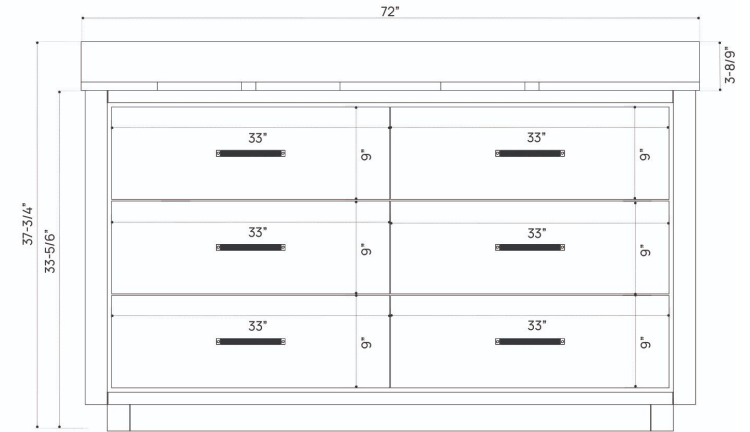

DIMENSION GUIDE GENORA VANITY 36"

3D VIEW

FRONT VIEW

SIDE VIEW

DIMENSION GUIDE GENORA VANITY 48"

3D VIEW

FRONT VIEW

SIDE VIEW

DIMENSION GUIDE GENORA VANITY 55"

3D VIEW

FRONT VIEW

SIDE VIEW

DIMENSION GUIDE GENORA VANITY 60"

3D VIEW

FRONT VIEW

SIDE VIEW

DIMENSION GUIDE GENORA VANITY 72"

3D VIEW

FRONT VIEW

SIDE VIEW

DIMENSION GUIDE GENORA VANITY 84"

3D VIEW

FRONT VIEW

SIDE VIEW