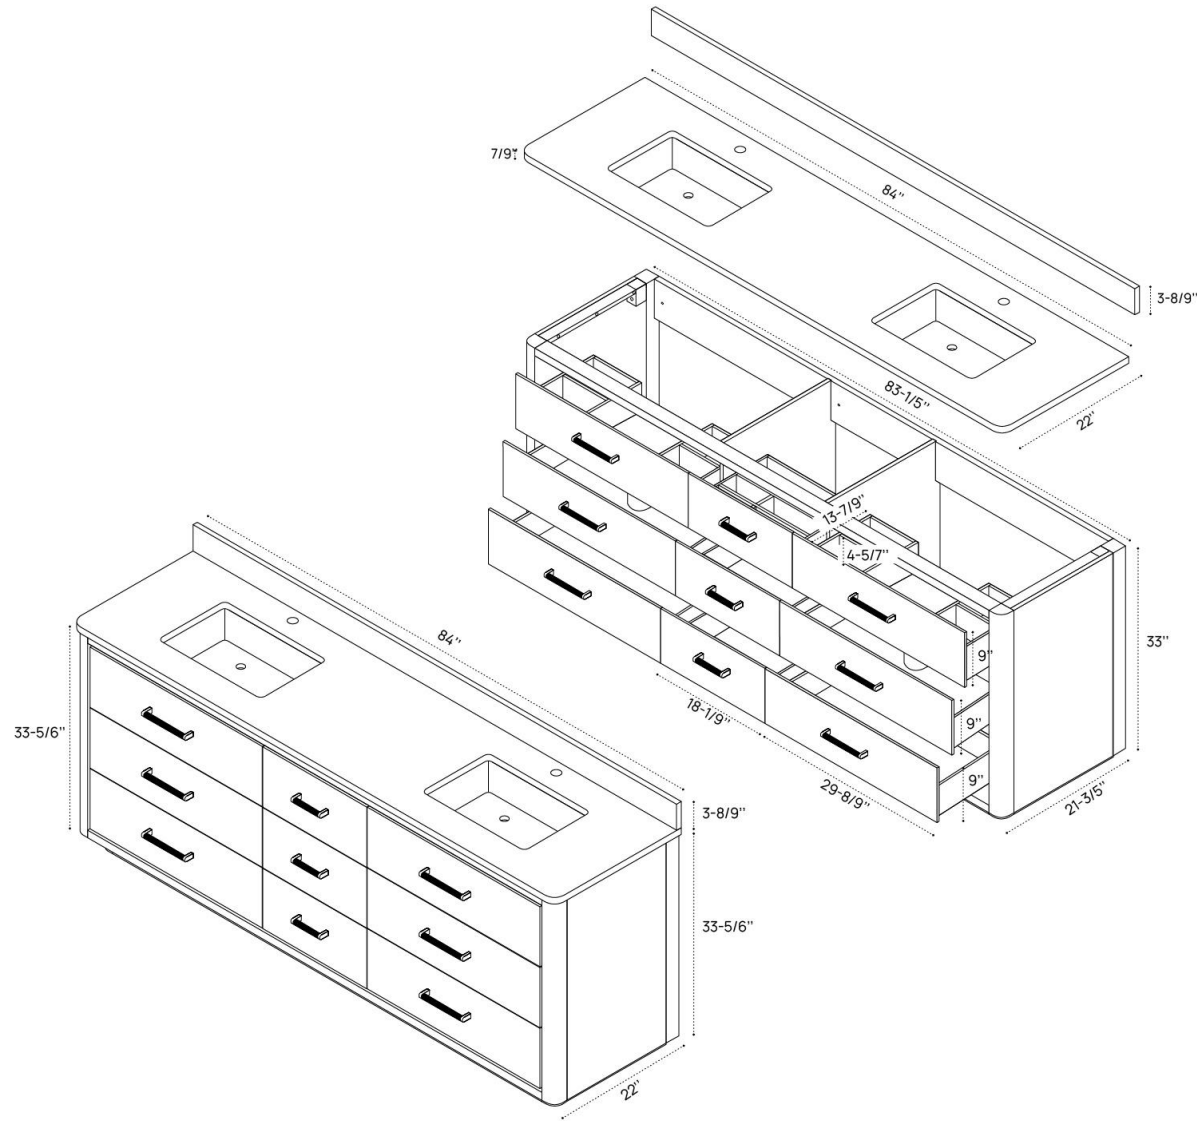

DIMENSION GUIDE GENORA VANITY 36"

3D VIEW

FRONT VIEW

SIDE VIEW

DIMENSION GUIDE GENORA VANITY 48"

3D VIEW

FRONT VIEW

SIDE VIEW

DIMENSION GUIDE GENORA VANITY 55"

3D VIEW

FRONT VIEW

SIDE VIEW

DIMENSION GUIDE GENORA VANITY 60"

3D VIEW

FRONT VIEW

SIDE VIEW

DIMENSION GUIDE GENORA VANITY 72"

3D VIEW

FRONT VIEW

SIDE VIEW

DIMENSION GUIDE GENORA VANITY 84"

3D VIEW

FRONT VIEW

SIDE VIEW