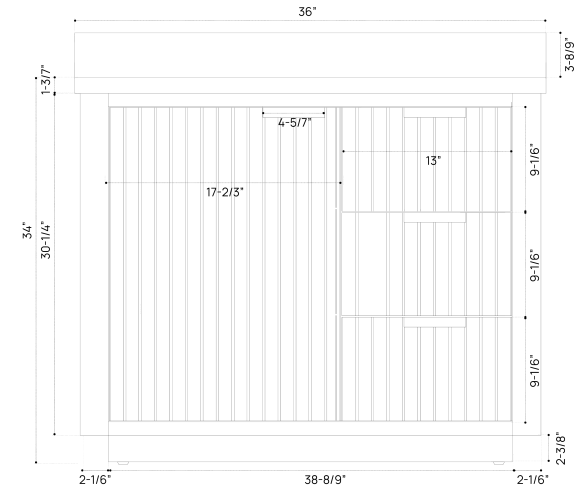

DIMENSION GUIDE SOLARA 24"

3D VIEW

FRONT VIEW

SIDE VIEW

DIMENSION GUIDE SOLARA 36"

3D VIEW

FRONT VIEW

SIDE VIEW

3D VIEW

FRONT VIEW

SIDE VIEW

DIMENSION GUIDE SOLARA 60"

3D VIEW

FRONT VIEW

SIDE VIEW

DIMENSION GUIDE SOLARA 72"

3D VIEW

FRONT VIEW

SIDE VIEW

DIMENSION GUIDE SOLARA 84"

3D VIEW

FRONT VIEW

SIDE VIEW