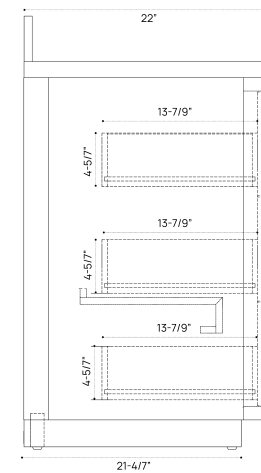

DIMENSION GUIDE SOLARA 24"

3D VIEW

FRONT VIEW

SIDE VIEW

DIMENSION GUIDE SOLARA 36"

3D VIEW

FRONT VIEW

SIDE VIEW

3D VIEW

FRONT VIEW

SIDE VIEW

DIMENSION GUIDE SOLARA 60"

3D VIEW

FRONT VIEW

SIDE VIEW

DIMENSION GUIDE SOLARA 72"

3D VIEW

FRONT VIEW

SIDE VIEW

DIMENSION GUIDE SOLARA 84"

3D VIEW

FRONT VIEW

SIDE VIEW