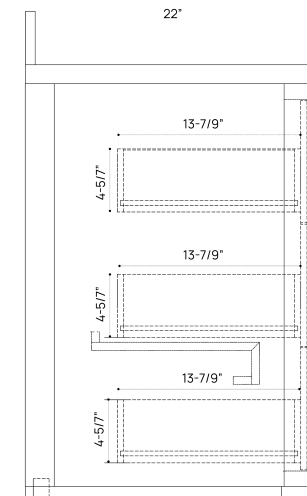

DIMENSION GUIDE SOLARA 24"

3D VIEW

FRONT VIEW

SIDE VIEW

DIMENSION GUIDE SOLARA 36"

3D VIEW

FRONT VIEW

SIDE VIEW

3D VIEW

FRONT VIEW

SIDE VIEW

DIMENSION GUIDE SOLARA 60"

3D VIEW

FRONT VIEW

SIDE VIEW

DIMENSION GUIDE SOLARA 72"

3D VIEW

FRONT VIEW

SIDE VIEW

DIMENSION GUIDE SOLARA 84"

3D VIEW

FRONT VIEW

SIDE VIEW