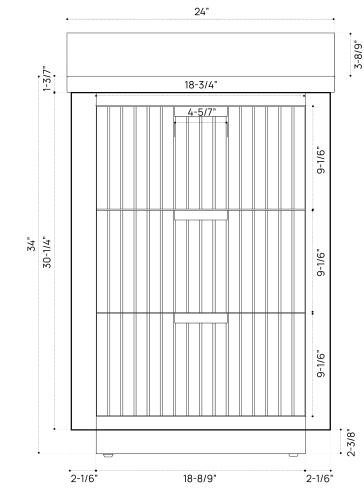

DIMENSION GUIDE SOLARA 24"

3D VIEW

FRONT VIEW

SIDE VIEW

DIMENSION GUIDE SOLARA 36"

3D VIEW

FRONT VIEW

SIDE VIEW

3D VIEW

FRONT VIEW

SIDE VIEW

DIMENSION GUIDE SOLARA 60"

3D VIEW

FRONT VIEW

SIDE VIEW

DIMENSION GUIDE SOLARA 72"

3D VIEW

FRONT VIEW

SIDE VIEW

DIMENSION GUIDE SOLARA 84"

3D VIEW

FRONT VIEW

SIDE VIEW