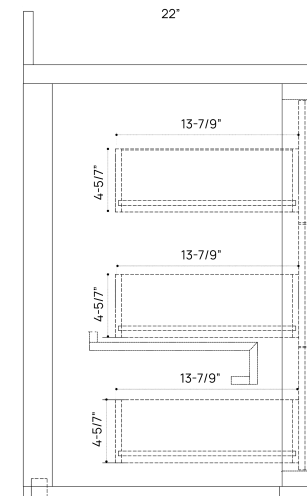

DIMENSION GUIDE SOLARA 24"

3D VIEW

FRONT VIEW

SIDE VIEW

DIMENSION GUIDE SOLARA 36"

3D VIEW

FRONT VIEW

SIDE VIEW

3D VIEW

FRONT VIEW

SIDE VIEW

DIMENSION GUIDE SOLARA 60"

3D VIEW

FRONT VIEW

SIDE VIEW

DIMENSION GUIDE SOLARA 72"

3D VIEW

FRONT VIEW

SIDE VIEW

DIMENSION GUIDE SOLARA 84"

3D VIEW

FRONT VIEW

SIDE VIEW