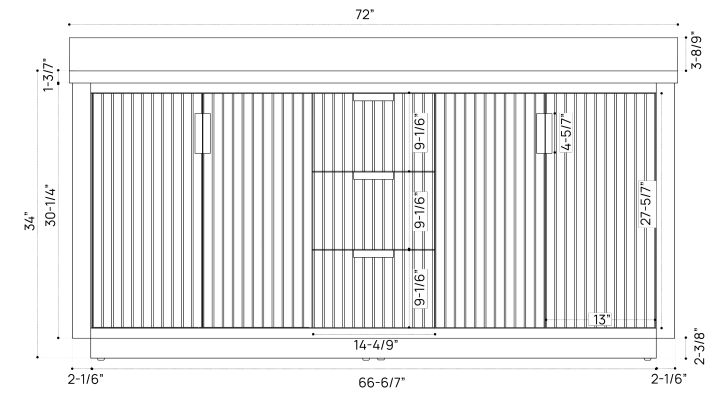

DIMENSION GUIDE SOLARA 24"

3D VIEW

FRONT VIEW

SIDE VIEW

DIMENSION GUIDE SOLARA 36"

3D VIEW

FRONT VIEW

SIDE VIEW

3D VIEW

FRONT VIEW

SIDE VIEW

DIMENSION GUIDE SOLARA 60"

3D VIEW

FRONT VIEW

SIDE VIEW

DIMENSION GUIDE SOLARA 72"

3D VIEW

FRONT VIEW

SIDE VIEW

DIMENSION GUIDE SOLARA 84"

3D VIEW

FRONT VIEW

SIDE VIEW