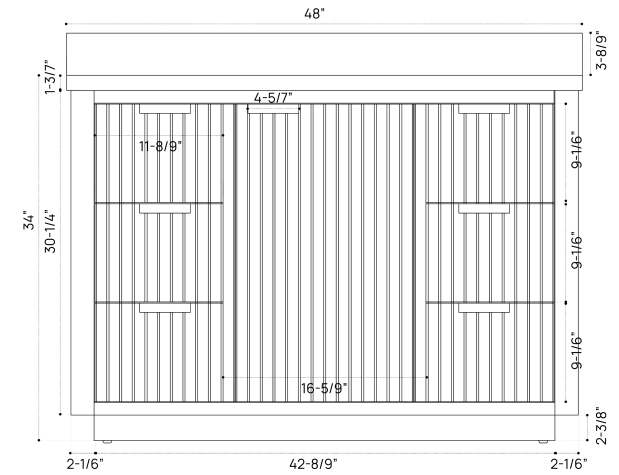

DIMENSION GUIDE SOLARA 24"

3D VIEW

FRONT VIEW

SIDE VIEW

DIMENSION GUIDE SOLARA 36"

3D VIEW

FRONT VIEW

SIDE VIEW

3D VIEW

FRONT VIEW

SIDE VIEW

DIMENSION GUIDE SOLARA 60"

3D VIEW

FRONT VIEW

SIDE VIEW

DIMENSION GUIDE SOLARA 72"

3D VIEW

FRONT VIEW

SIDE VIEW

DIMENSION GUIDE SOLARA 84"

3D VIEW

FRONT VIEW

SIDE VIEW