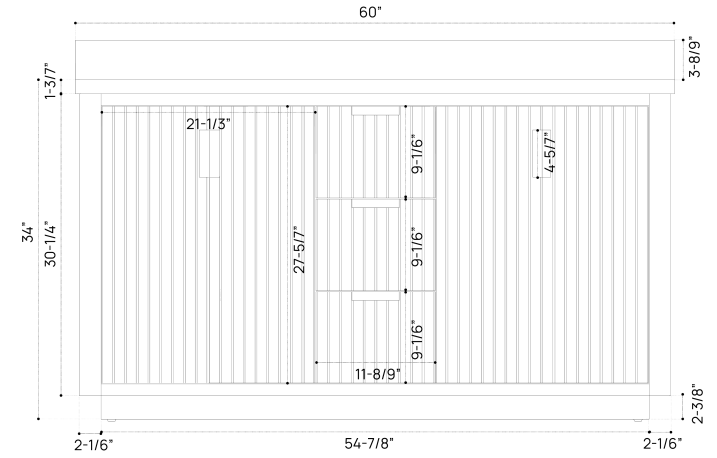

DIMENSION GUIDE SOLARA 24"

3D VIEW

FRONT VIEW

SIDE VIEW

DIMENSION GUIDE SOLARA 36"

3D VIEW

FRONT VIEW

SIDE VIEW

3D VIEW

FRONT VIEW

SIDE VIEW

DIMENSION GUIDE SOLARA 60"

3D VIEW

FRONT VIEW

SIDE VIEW

DIMENSION GUIDE SOLARA 72"

3D VIEW

FRONT VIEW

SIDE VIEW

DIMENSION GUIDE SOLARA 84"

3D VIEW

FRONT VIEW

SIDE VIEW