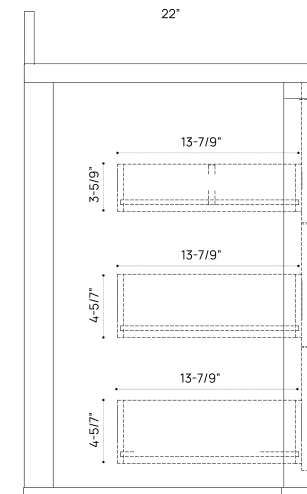

DIMENSION GUIDE SOLARA 24"

3D VIEW

FRONT VIEW

SIDE VIEW

DIMENSION GUIDE SOLARA 36"

3D VIEW

FRONT VIEW

SIDE VIEW

3D VIEW

FRONT VIEW

SIDE VIEW

DIMENSION GUIDE SOLARA 60"

3D VIEW

FRONT VIEW

SIDE VIEW

DIMENSION GUIDE SOLARA 72"

3D VIEW

FRONT VIEW

SIDE VIEW

DIMENSION GUIDE SOLARA 84"

3D VIEW

FRONT VIEW

SIDE VIEW