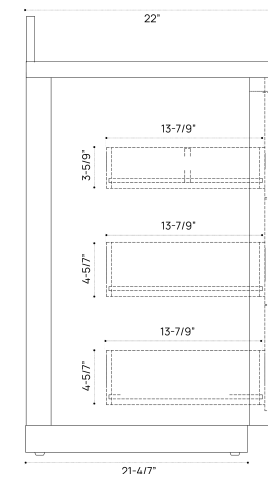

DIMENSION GUIDE SOLARA 24"

3D VIEW

FRONT VIEW

SIDE VIEW

DIMENSION GUIDE SOLARA 36"

3D VIEW

FRONT VIEW

SIDE VIEW

3D VIEW

FRONT VIEW

SIDE VIEW

DIMENSION GUIDE SOLARA 60"

3D VIEW

FRONT VIEW

SIDE VIEW

DIMENSION GUIDE SOLARA 72"

3D VIEW

FRONT VIEW

SIDE VIEW

DIMENSION GUIDE SOLARA 84"

3D VIEW

FRONT VIEW

SIDE VIEW