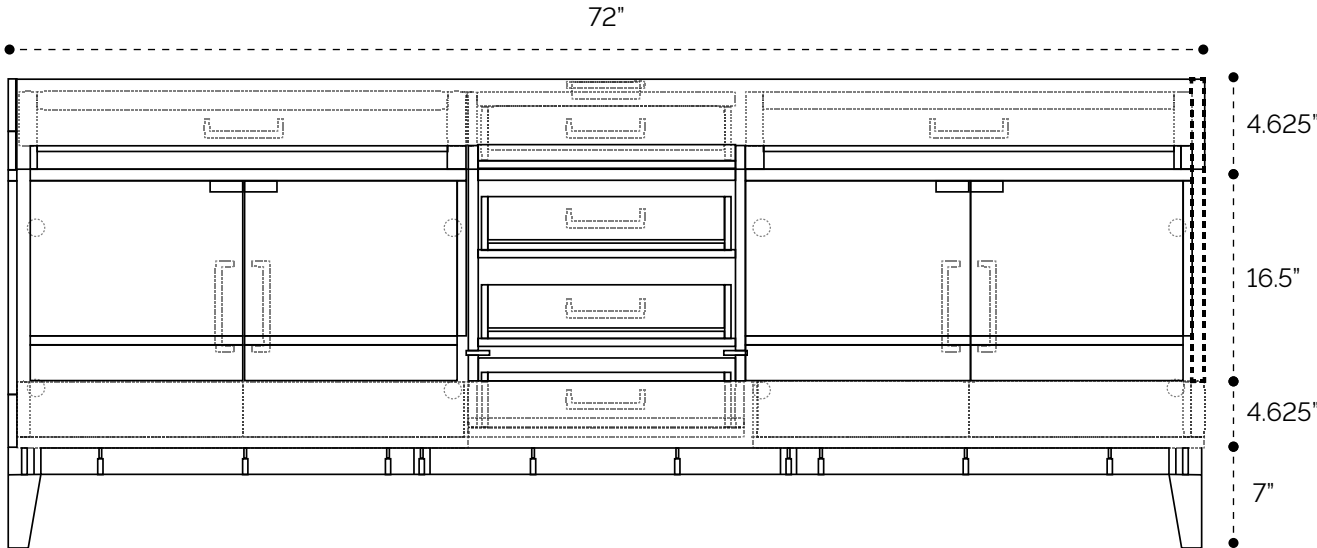

DIMENSION GUIDE

Aiden 72"

3D VIEW

BACK VIEW