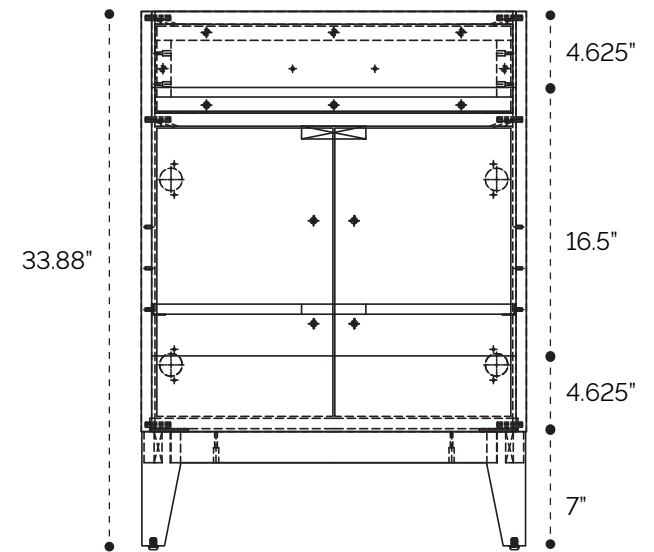

DIMENSION GUIDE

Aiden 20"

tilebar

3D VIEW

BACK VIEW