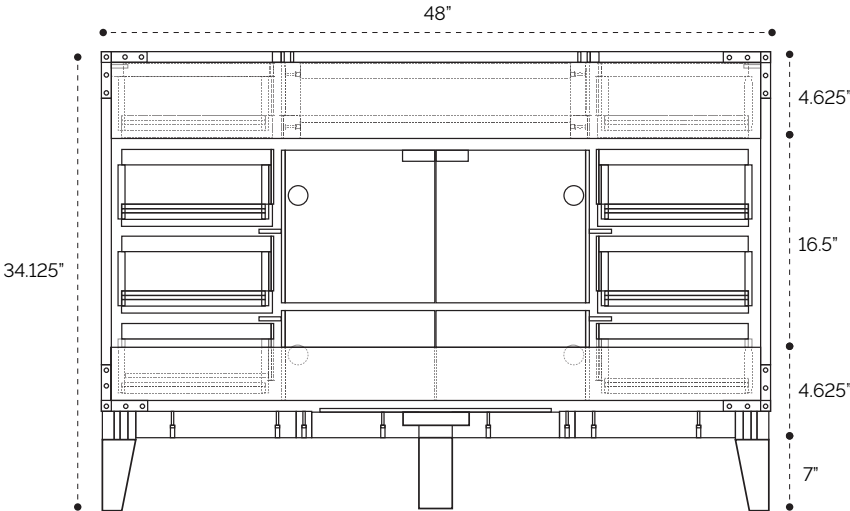

DIMENSION GUIDE

Aiden 48"

3D VIEW

BACK VIEW