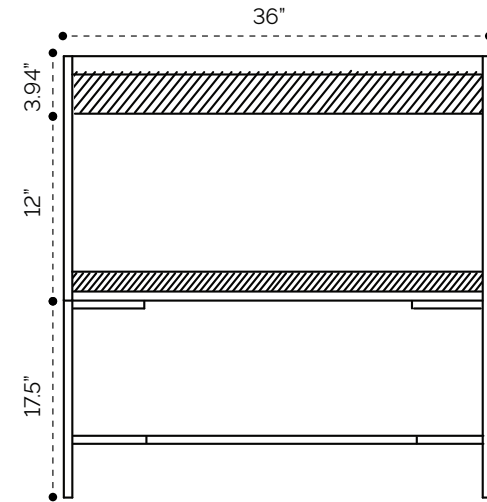

SIDE VIEW

PLUMBING GUIDE

Amani 30"

tilebar

3D VIEW

BACK VIEW

SIDE VIEW

3D VIEW

BACK VIEW

SIDE VIEW

3D VIEW

BACK VIEW

SIDE VIEW

3D VIEW

BACK VIEW

SIDE VIEW