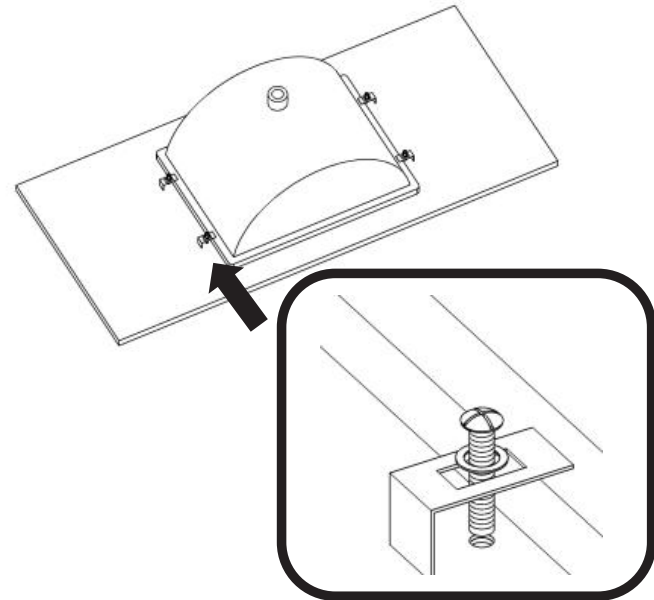

ASSEMBLY GUIDE

Athena Collection

tilebar

REQUIRED TOOLS (NOT INCLUDED)
Description
Screwdriver
Silicone
Tape
Pencil

SUPPLIED SPARE PARTS	
Description	
Clips	
Screws	

STEP 1

STEP 2

ASSEMBLY GUIDE

Athena Collection

STEP 3

STEP 4

* Suggestion: Fix the faucet to the top between Step 2 and Step 3.

STEP 5

- Installation complete.