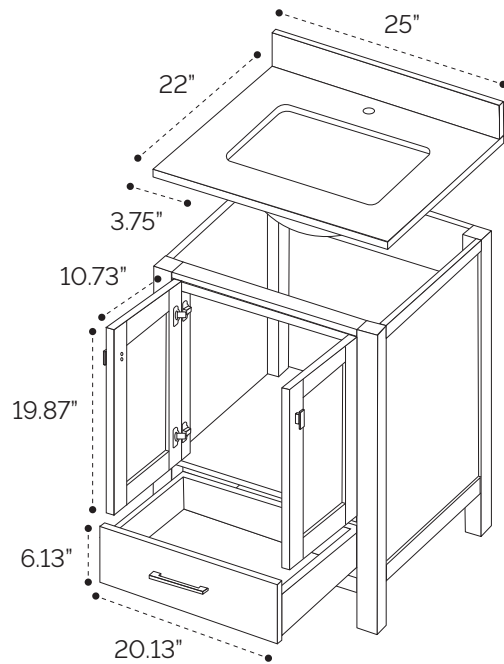

DIMENSION GUIDE

Athena 24"

tilebar

3D VIEW

BACK VIEW

SIDE VIEW

DIMENSION GUIDE Athena 30"

3D VIEW

BACK VIEW

SIDE VIEW

DIMENSION GUIDE Athena 36"

3D VIEW

BACK VIEW

SIDE VIEW

DIMENSION GUIDE Athena 48"

3D VIEW

BACK VIEW

SIDE VIEW

DIMENSION GUIDE

Athena 60"

tilebar

3D VIEW

BACK VIEW

SIDE VIEW