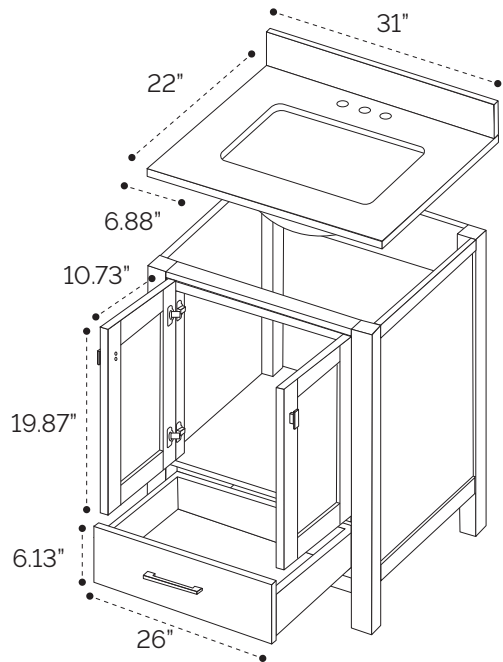

DIMENSION GUIDE

Athena 24"

tilebar

3D VIEW

BACK VIEW

SIDE VIEW

DIMENSION GUIDE Athena 30"

3D VIEW

BACK VIEW

SIDE VIEW

DIMENSION GUIDE Athena 36"

3D VIEW

BACK VIEW

SIDE VIEW

DIMENSION GUIDE Athena 48"

3D VIEW

BACK VIEW

SIDE VIEW

DIMENSION GUIDE

Athena 60"

tilebar

3D VIEW

BACK VIEW

SIDE VIEW