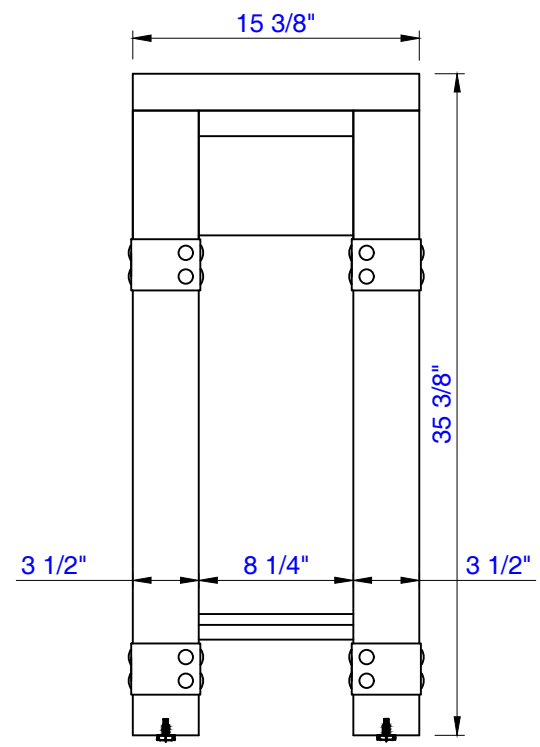

Version:202009

610mm

JAMES MARTIN

VANITIES™

Brooklyn 610mm Wooden Sink Console

Diagrams with Dimensions

page 01 of 03

NOTE ONE: Countertop with integrated sink is shown on this Wooden Sink Console
NOTE TWO: This vanity does not have a Backsplash.

Version:202009

610mm

JAMES MARTIN

VANITIES™

Brooklyn 610mm Wooden Sink Console

Diagrams with Dimensions

page 02 of 03

NOTE ONE: Countertop with integrated sink is shown on this Wooden Sink Console.

Version:202009

610mm

JAMES MARTIN

VANITIES™

Brooklyn 610mm Wooden Sink Console

Diagrams with Dimensions

page 03 of 03

NOTE ONE: Countertop with integrated sink is shown on this Wooden Sink Console
NOTE TWO: This vanity does not have a Backsplash.

AUTODESK

AUTODESK

AUTODESK

NOTE ONE: Countertop with integrated sink is shown on this Wooden Sink Console.

AUTODESK

39.5"

AUTODESK

AUTODESK