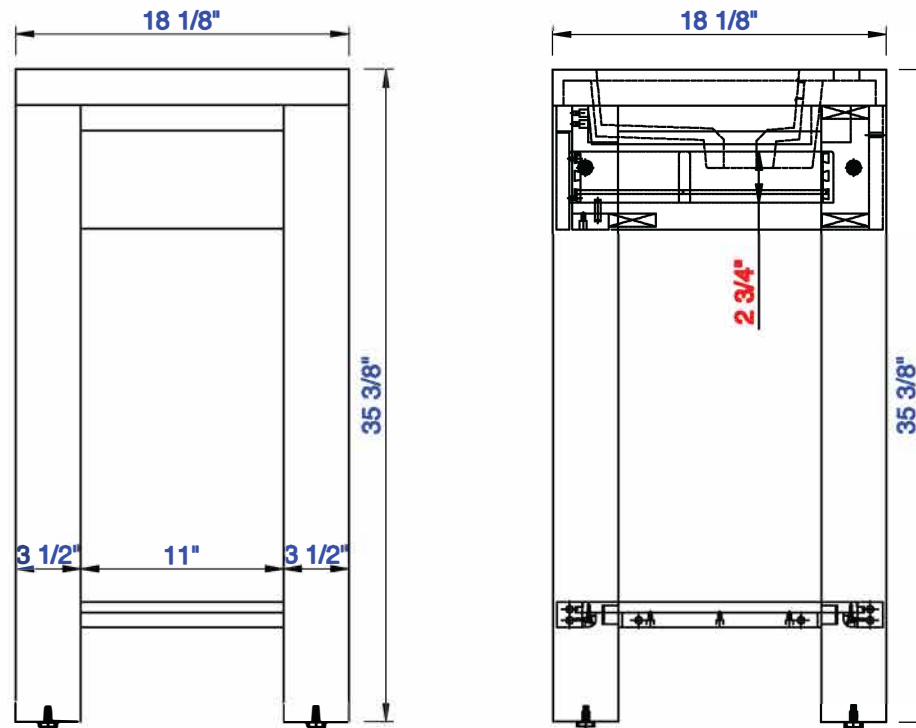

24"

JAMES MARTIN

VANITIES™

Brooklyn 24" Wooden Sink Console
Diagrams with Dimensions
page 02 of 03

NOTE ONE: Countertop with integrated sink is shown on this Wooden Sink Console.

Version:202009

24"

JAMES MARTIN

VANITIES™

Brooklyn 24" Wooden Sink Console
Diagrams with Dimensions
page 03 of 03

NOTE ONE: Countertop with integrated sink is shown on this Wooden Sink Console
NOTE TWO: This vanity does not have a Backsplash.

Version:202009

610mm

JAMES MARTIN

VANITIES™

Brooklyn 610mm Wooden Sink Console

Diagrams with Dimensions

page 01 of 03

NOTE ONE: Countertop with integrated sink is shown on this Wooden Sink Console
NOTE TWO: This vanity does not have a Backsplash.

Version:202009

610mm

JAMES MARTIN

VANITIES™

Brooklyn 610mm Wooden Sink Console

Diagrams with Dimensions

page 02 of 03

NOTE ONE: Countertop with integrated sink is shown on this Wooden Sink Console.