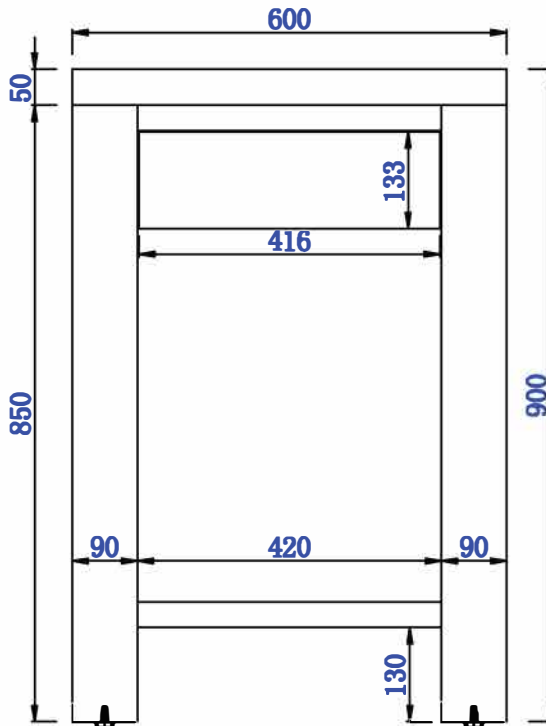

VANITIES™

Brooklyn 24" Wooden Sink Console
Diagrams with Dimensions
page 03 of 03

NOTE ONE: Countertop with integrated sink is shown on this Wooden Sink Console
NOTE TWO: This vanity does not have a Backsplash.

Version:202009

610mm

JAMES MARTIN

VANITIES™

Brooklyn 610mm Wooden Sink Console

Diagrams with Dimensions

page 01 of 03

NOTE ONE: Countertop with integrated sink is shown on this Wooden Sink Console
NOTE TWO: This vanity does not have a Backsplash.

Version:202009

610mm

JAMES MARTIN

VANITIES™

Brooklyn 610mm Wooden Sink Console

Diagrams with Dimensions

page 02 of 03

NOTE ONE: Countertop with integrated sink is shown on this Wooden Sink Console.

Version:202009

610mm

JAMES MARTIN

VANITIES™

Brooklyn 610mm Wooden Sink Console

Diagrams with Dimensions

page 03 of 03

NOTE ONE: Countertop with integrated sink is shown on this Wooden Sink Console
NOTE TWO: This vanity does not have a Backsplash.