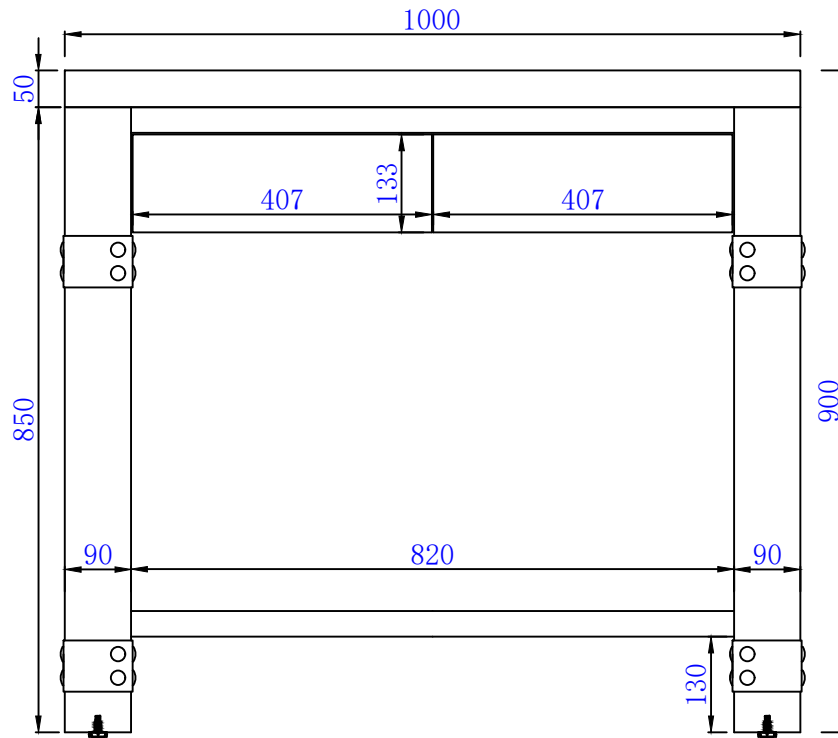

Version:202009

610mm

JAMES MARTIN

VANITIES™

Brooklyn 610mm Wooden Sink Console

Diagrams with Dimensions

page 02 of 03

NOTE ONE: Countertop with integrated sink is shown on this Wooden Sink Console.

Version:202009

610mm

JAMES MARTIN

VANITIES™

Brooklyn 610mm Wooden Sink Console

Diagrams with Dimensions

page 03 of 03

NOTE ONE: Countertop with integrated sink is shown on this Wooden Sink Console
NOTE TWO: This vanity does not have a Backsplash.

AUTODESK

NOTE ONE: Countertop with integrated sink is shown on this Wooden Sink Console
NOTE TWO: This vanity does not have a Backsplash.

AUTODESK

1000mm

AUTODESK

AUTODESK

AUTODESK

NOTE ONE: Countertop with integrated sink is shown on this Wooden Sink Console
NOTE TWO: This vanity does not have a Backsplash.

AUTODESK

1000mm

AUTODESK

AUTODESK

NOTE ONE: Countertop with integrated sink is shown on this Wooden Sink Console.

1000mm

AUTODESK

AUTODESK