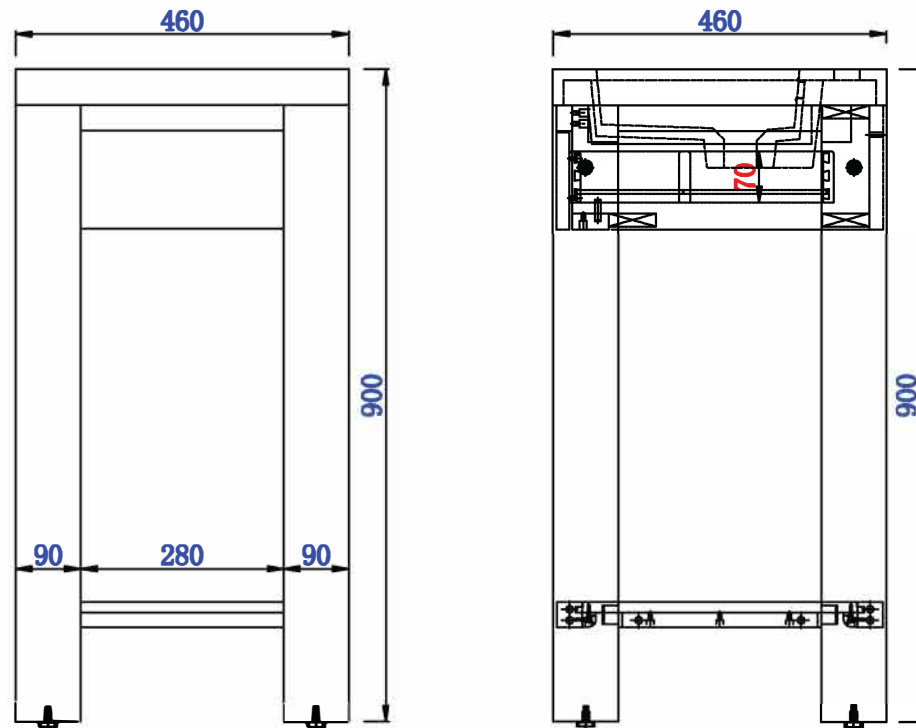

Version:202009

610mm

JAMES MARTIN

VANITIES™

Brooklyn 610mm Wooden Sink Console

Diagrams with Dimensions

page 01 of 03

NOTE ONE: Countertop with integrated sink is shown on this Wooden Sink Console
NOTE TWO: This vanity does not have a Backsplash.

Version:202009

610mm

JAMES MARTIN

VANITIES™

Brooklyn 610mm Wooden Sink Console

Diagrams with Dimensions

page 02 of 03

NOTE ONE: Countertop with integrated sink is shown on this Wooden Sink Console.

Version:202009

610mm

JAMES MARTIN

VANITIES™

Brooklyn 610mm Wooden Sink Console

Diagrams with Dimensions

page 03 of 03

NOTE ONE: Countertop with integrated sink is shown on this Wooden Sink Console
NOTE TWO: This vanity does not have a Backsplash.

Version:202009

39.5"

AUTODESK

AUTODESK

AUTODESK

NOTE ONE: Countertop with integrated sink is shown on this Wooden Sink Console
NOTE TWO: This vanity does not have a Backsplash.

AUTODESK

39.5"