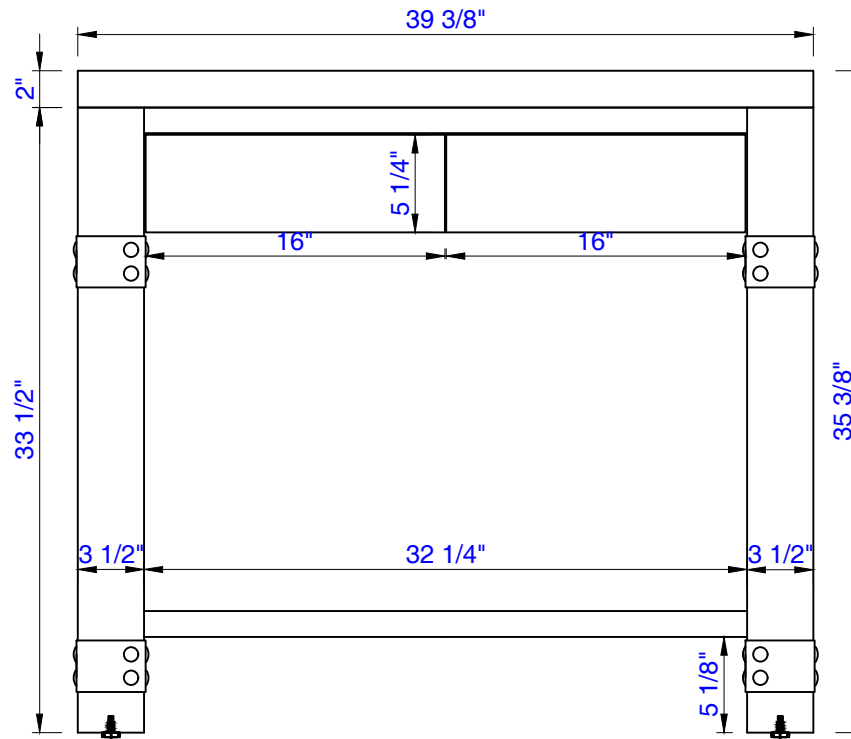

39.5"

AUTODESK

AUTODESK

AUTODESK

NOTE ONE: Countertop with integrated sink is shown on this Wooden Sink Console
NOTE TWO: This vanity does not have a Backsplash.

AUTODESK