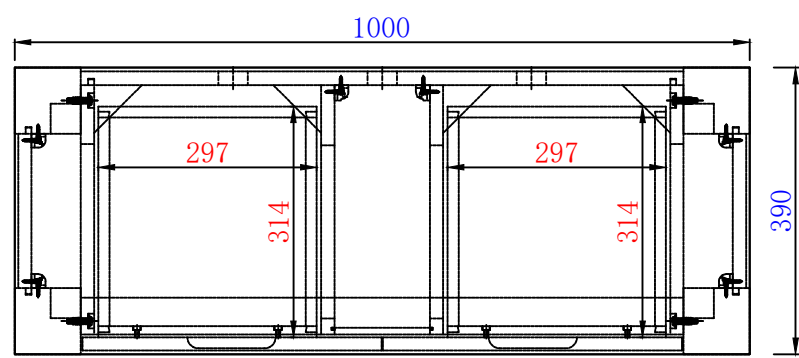

Version:202009

610mm

JAMES MARTIN

VANITIES™

Brooklyn 610mm Wooden Sink Console

Diagrams with Dimensions

page 02 of 03

NOTE ONE: Countertop with integrated sink is shown on this Wooden Sink Console.

Version:202009

610mm

JAMES MARTIN

VANITIES™

Brooklyn 610mm Wooden Sink Console

Diagrams with Dimensions

page 03 of 03

NOTE ONE: Countertop with integrated sink is shown on this Wooden Sink Console
NOTE TWO: This vanity does not have a Backsplash.

AUTODESK

NOTE ONE: Countertop with integrated sink is shown on this Wooden Sink Console
NOTE TWO: This vanity does not have a Backsplash.

AUTODESK

1000mm

AUTODESK

AUTODESK

AUTODESK

NOTE ONE: Countertop with integrated sink is shown on this Wooden Sink Console
NOTE TWO: This vanity does not have a Backsplash.

AUTODESK

1000mm

AUTODESK

AUTODESK

NOTE ONE: Countertop with integrated sink is shown on this Wooden Sink Console.

1000mm

AUTODESK

AUTODESK