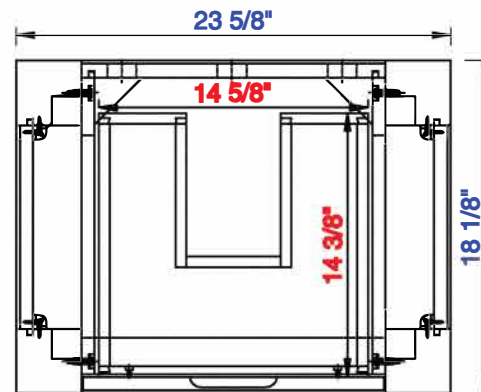

24"

JAMES MARTIN

VANITIES™

Brooklyn 24" Wooden Sink Console
Diagrams with Dimensions
page 01 of 03

NOTE ONE: Countertop with integrated sink is shown on this Wooden Sink Console
NOTE TWO: This vanity does not have a Backsplash.

24"

JAMES MARTIN

VANITIES™

Brooklyn 24" Wooden Sink Console
Diagrams with Dimensions
page 02 of 03

NOTE ONE: Countertop with integrated sink is shown on this Wooden Sink Console.

Version:202009

24"

JAMES MARTIN

Version:202009

610mm

JAMES MARTIN

VANITIES™

Brooklyn 610mm Wooden Sink Console

Diagrams with Dimensions

page 01 of 03

NOTE ONE: Countertop with integrated sink is shown on this Wooden Sink Console
NOTE TWO: This vanity does not have a Backsplash.

Version:202009

610mm

JAMES MARTIN

VANITIES™

Brooklyn 610mm Wooden Sink Console

Diagrams with Dimensions

page 02 of 03

NOTE ONE: Countertop with integrated sink is shown on this Wooden Sink Console.