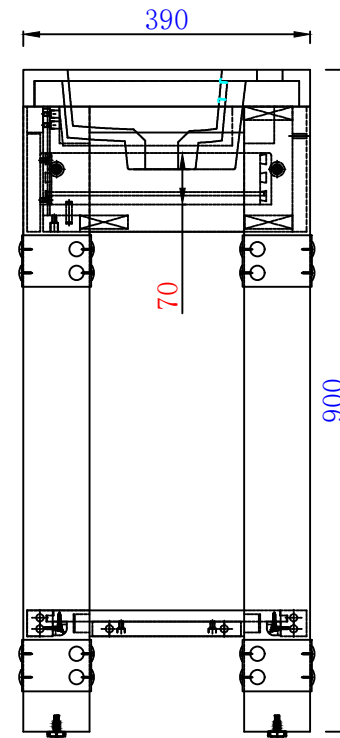

Version:202009

610mm

JAMES MARTIN

VANITIES™

Brooklyn 610mm Wooden Sink Console

Diagrams with Dimensions

page 01 of 03

NOTE ONE: Countertop with integrated sink is shown on this Wooden Sink Console
NOTE TWO: This vanity does not have a Backsplash.

Version:202009

610mm

JAMES MARTIN

VANITIES™

Brooklyn 610mm Wooden Sink Console

Diagrams with Dimensions

page 02 of 03

NOTE ONE: Countertop with integrated sink is shown on this Wooden Sink Console.

Version:202009

610mm

JAMES MARTIN

VANITIES™

Brooklyn 610mm Wooden Sink Console

Diagrams with Dimensions

page 03 of 03

NOTE ONE: Countertop with integrated sink is shown on this Wooden Sink Console
NOTE TWO: This vanity does not have a Backsplash.

AUTODESK

1000mm

AUTODESK

AUTODESK

NOTE ONE: Countertop with integrated sink is shown on this Wooden Sink Console.

1000mm

AUTODESK

AUTODESK