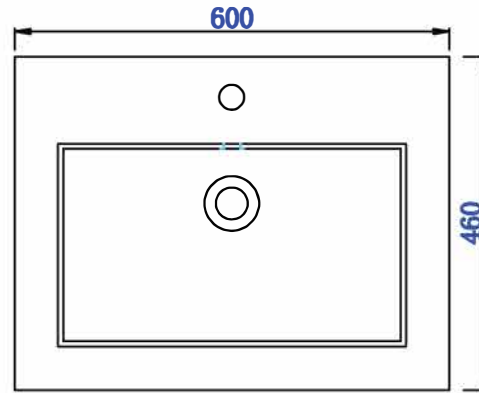

VANITIES™

Brooklyn 24" Wooden Sink Console
Diagrams with Dimensions
page 03 of 03

NOTE ONE: Countertop with integrated sink is shown on this Wooden Sink Console
NOTE TWO: This vanity does not have a Backsplash.

Version:202009

610mm

JAMES MARTIN

VANITIES™

Brooklyn 610mm Wooden Sink Console

Diagrams with Dimensions

page 01 of 03

NOTE ONE: Countertop with integrated sink is shown on this Wooden Sink Console
NOTE TWO: This vanity does not have a Backsplash.

Version:202009

610mm

JAMES MARTIN

VANITIES™

Brooklyn 610mm Wooden Sink Console

Diagrams with Dimensions

page 02 of 03

NOTE ONE: Countertop with integrated sink is shown on this Wooden Sink Console.

Version:202009

610mm

JAMES MARTIN

VANITIES™

Brooklyn 610mm Wooden Sink Console

Diagrams with Dimensions

page 03 of 03

NOTE ONE: Countertop with integrated sink is shown on this Wooden Sink Console
NOTE TWO: This vanity does not have a Backsplash.