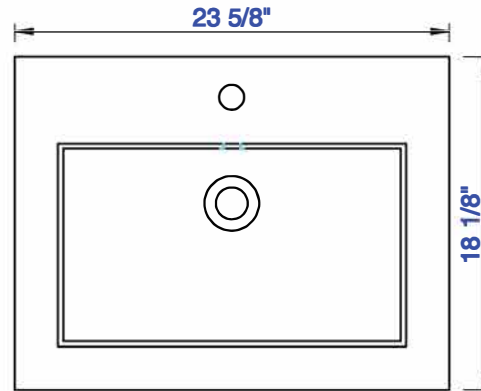

24"

JAMES MARTIN

VANITIES™

Brooklyn 24" Wooden Sink Console
Diagrams with Dimensions
page 01 of 03

NOTE ONE: Countertop with integrated sink is shown on this Wooden Sink Console
NOTE TWO: This vanity does not have a Backsplash.

24"

JAMES MARTIN

VANITIES™

Brooklyn 24" Wooden Sink Console
Diagrams with Dimensions
page 02 of 03

NOTE ONE: Countertop with integrated sink is shown on this Wooden Sink Console.

Version:202009

24"

JAMES MARTIN

Version:202009

610mm

JAMES MARTIN

VANITIES™

Brooklyn 610mm Wooden Sink Console

Diagrams with Dimensions

page 01 of 03

NOTE ONE: Countertop with integrated sink is shown on this Wooden Sink Console
NOTE TWO: This vanity does not have a Backsplash.

Version:202009

610mm

JAMES MARTIN

VANITIES™

Brooklyn 610mm Wooden Sink Console

Diagrams with Dimensions

page 02 of 03

NOTE ONE: Countertop with integrated sink is shown on this Wooden Sink Console.