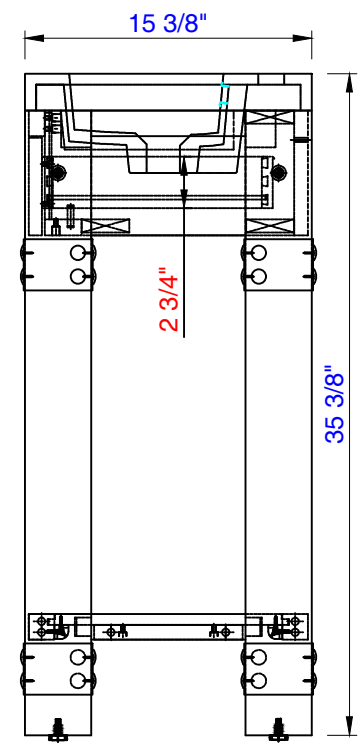

Version:202009

610mm

JAMES MARTIN

VANITIES™

Brooklyn 610mm Wooden Sink Console

Diagrams with Dimensions

page 01 of 03

NOTE ONE: Countertop with integrated sink is shown on this Wooden Sink Console
NOTE TWO: This vanity does not have a Backsplash.

Version:202009

610mm

JAMES MARTIN

VANITIES™

Brooklyn 610mm Wooden Sink Console

Diagrams with Dimensions

page 02 of 03

NOTE ONE: Countertop with integrated sink is shown on this Wooden Sink Console.

Version:202009

610mm

JAMES MARTIN

VANITIES™

Brooklyn 610mm Wooden Sink Console

Diagrams with Dimensions

page 03 of 03

NOTE ONE: Countertop with integrated sink is shown on this Wooden Sink Console
NOTE TWO: This vanity does not have a Backsplash.

AUTODESK

AUTODESK

AUTODESK

NOTE ONE: Countertop with integrated sink is shown on this Wooden Sink Console.

AUTODESK

39.5"

AUTODESK

AUTODESK