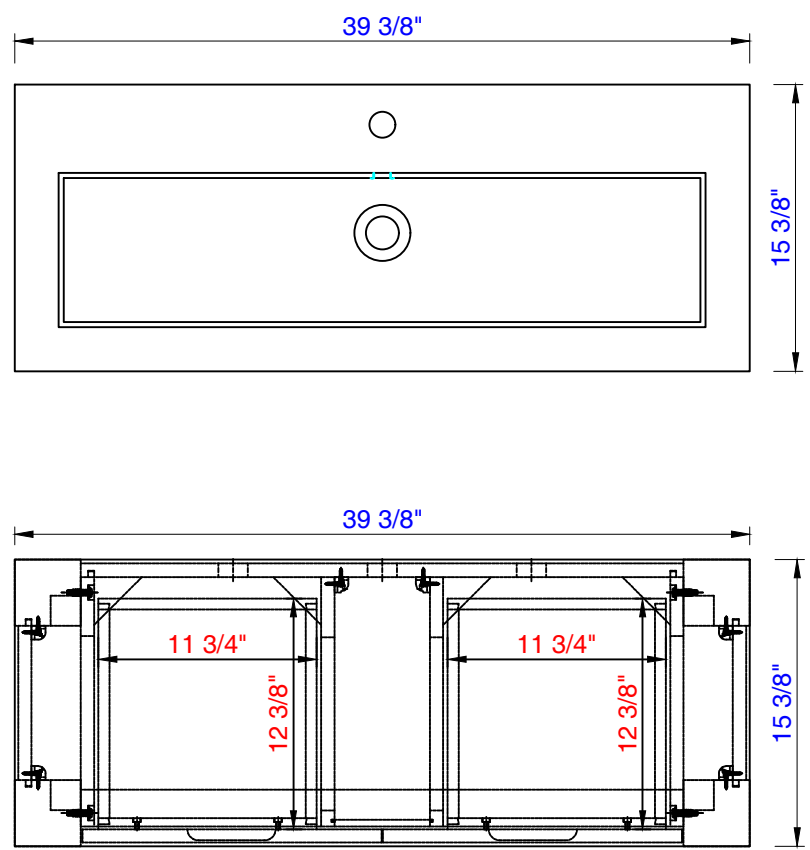

39.5"

AUTODESK

AUTODESK

AUTODESK

NOTE ONE: Countertop with integrated sink is shown on this Wooden Sink Console.

AUTODESK