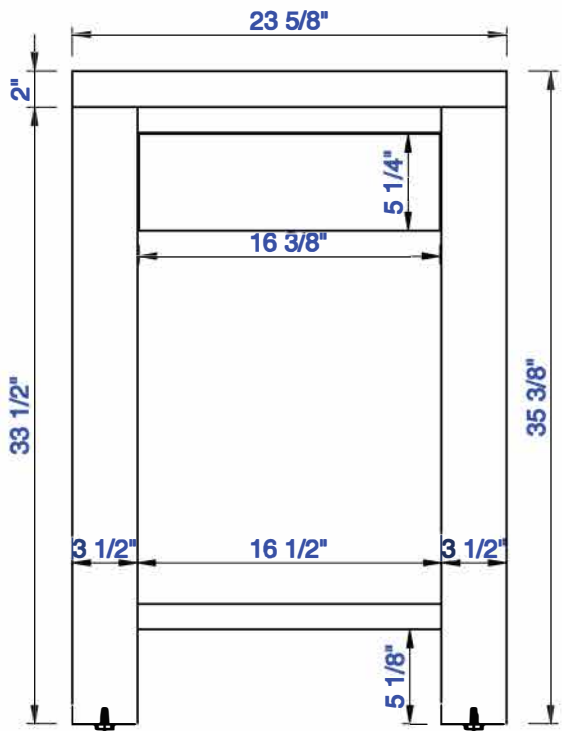

24"

JAMES MARTIN

VANITIES™

Brooklyn 24" Wooden Sink Console
Diagrams with Dimensions
page 01 of 03

NOTE ONE: Countertop with integrated sink is shown on this Wooden Sink Console
NOTE TWO: This vanity does not have a Backsplash.

24"

JAMES MARTIN

VANITIES™

Brooklyn 24" Wooden Sink Console
Diagrams with Dimensions
page 02 of 03

NOTE ONE: Countertop with integrated sink is shown on this Wooden Sink Console.

Version:202009

24"

JAMES MARTIN

Version:202009

610mm

JAMES MARTIN

VANITIES™

Brooklyn 610mm Wooden Sink Console

Diagrams with Dimensions

page 01 of 03

NOTE ONE: Countertop with integrated sink is shown on this Wooden Sink Console
NOTE TWO: This vanity does not have a Backsplash.

Version:202009

610mm

JAMES MARTIN

VANITIES™

Brooklyn 610mm Wooden Sink Console

Diagrams with Dimensions

page 02 of 03

NOTE ONE: Countertop with integrated sink is shown on this Wooden Sink Console.