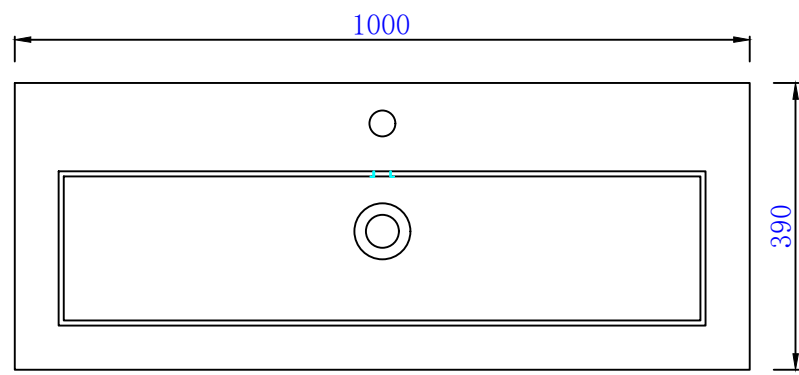

Version:202009

610mm

JAMES MARTIN

VANITIES™

Brooklyn 610mm Wooden Sink Console

Diagrams with Dimensions

page 03 of 03

NOTE ONE: Countertop with integrated sink is shown on this Wooden Sink Console
NOTE TWO: This vanity does not have a Backsplash.

AUTODESK

AUTODESK

AUTODESK

NOTE ONE: Countertop with integrated sink is shown on this Wooden Sink Console.

AUTODESK

39.5"

AUTODESK

AUTODESK

AUTODESK

NOTE ONE: Countertop with integrated sink is shown on this Wooden Sink Console
NOTE TWO: This vanity does not have a Backsplash.

AUTODESK

1000mm

AUTODESK

AUTODESK

AUTODESK

NOTE ONE: Countertop with integrated sink is shown on this Wooden Sink Console
NOTE TWO: This vanity does not have a Backsplash.

AUTODESK

1000mm

AUTODESK

AUTODESK

NOTE ONE: Countertop with integrated sink is shown on this Wooden Sink Console.

1000mm

AUTODESK

AUTODESK