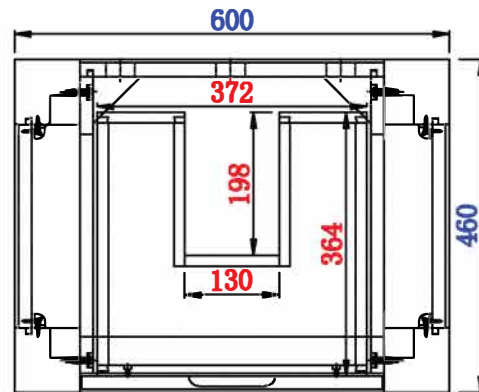

Version:202009

610mm

JAMES MARTIN

VANITIES™

Brooklyn 610mm Wooden Sink Console

Diagrams with Dimensions

page 01 of 03

NOTE ONE: Countertop with integrated sink is shown on this Wooden Sink Console
NOTE TWO: This vanity does not have a Backsplash.

Version:202009

610mm

JAMES MARTIN

VANITIES™

Brooklyn 610mm Wooden Sink Console

Diagrams with Dimensions

page 02 of 03

NOTE ONE: Countertop with integrated sink is shown on this Wooden Sink Console.

Version:202009

610mm

JAMES MARTIN

VANITIES™

Brooklyn 610mm Wooden Sink Console

Diagrams with Dimensions

page 03 of 03

NOTE ONE: Countertop with integrated sink is shown on this Wooden Sink Console
NOTE TWO: This vanity does not have a Backsplash.