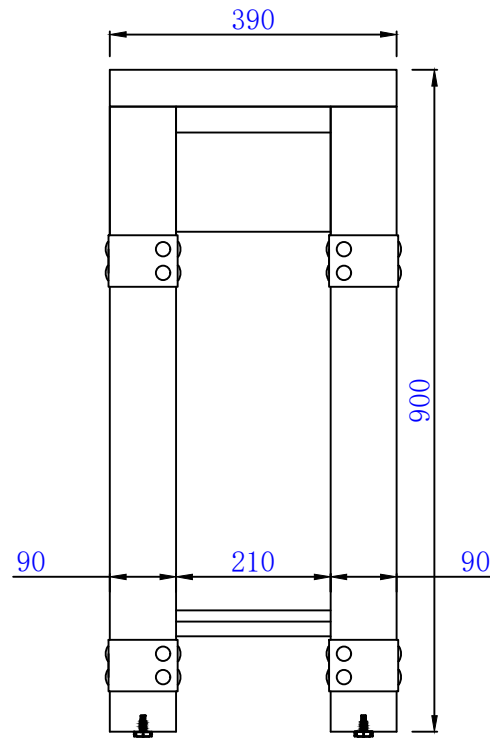

Version:202009

610mm

JAMES MARTIN

VANITIES™

Brooklyn 610mm Wooden Sink Console

Diagrams with Dimensions

page 01 of 03

NOTE ONE: Countertop with integrated sink is shown on this Wooden Sink Console
NOTE TWO: This vanity does not have a Backsplash.

Version:202009

610mm

JAMES MARTIN

VANITIES™

Brooklyn 610mm Wooden Sink Console

Diagrams with Dimensions

page 02 of 03

NOTE ONE: Countertop with integrated sink is shown on this Wooden Sink Console.

Version:202009

610mm

JAMES MARTIN

VANITIES™

Brooklyn 610mm Wooden Sink Console

Diagrams with Dimensions

page 03 of 03

NOTE ONE: Countertop with integrated sink is shown on this Wooden Sink Console
NOTE TWO: This vanity does not have a Backsplash.

AUTODESK

1000mm

AUTODESK

AUTODESK

NOTE ONE: Countertop with integrated sink is shown on this Wooden Sink Console.

1000mm

AUTODESK

AUTODESK