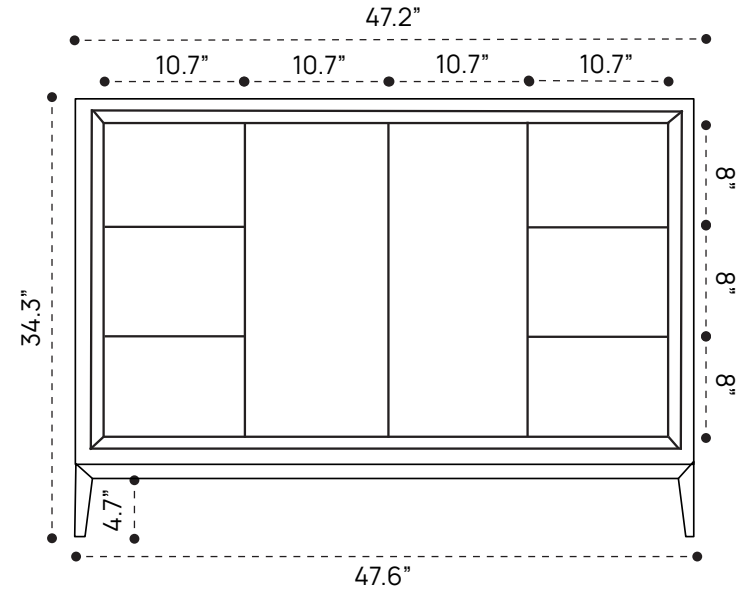

DIMENSION GUIDE BUNGALOW 24"

tilebar

3D VIEW

FRONT VIEW

SIDE VIEW

DIMENSION GUIDE BUNGALOW 30"

tilebar

3D VIEW

FRONT VIEW

SIDE VIEW

DIMENSION GUIDE BUNGALOW 36"

3D VIEW

FRONT VIEW

SIDE VIEW

DIMENSION GUIDE BUNGALOW 48"

3D VIEW

FRONT VIEW

SIDE VIEW