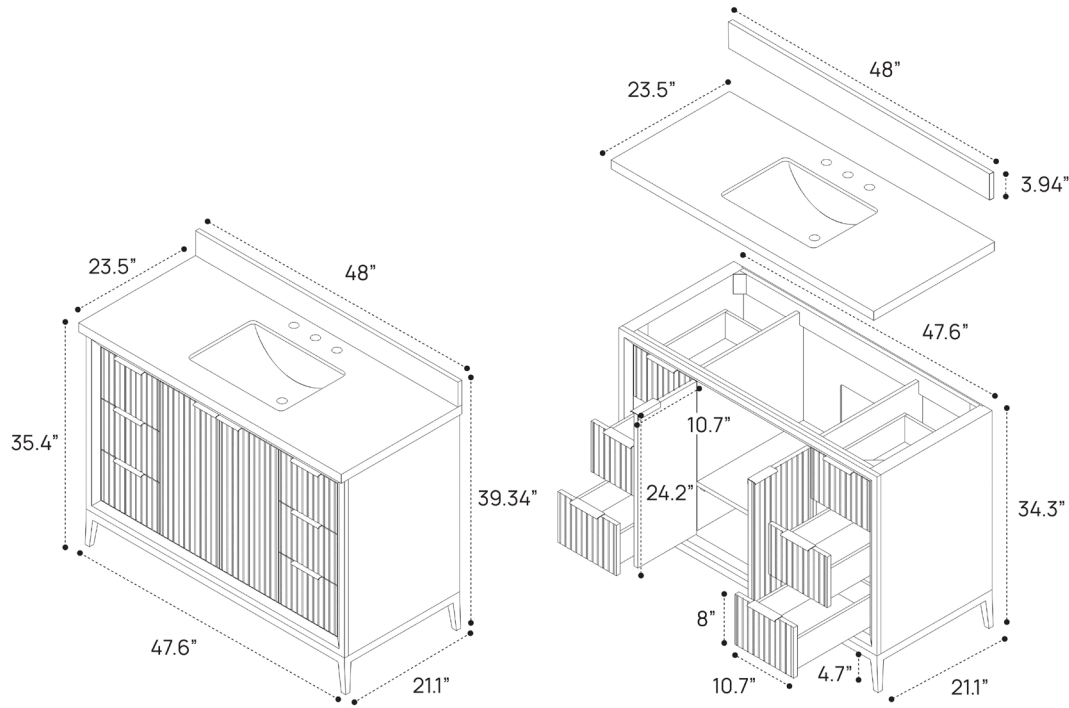

DIMENSION GUIDE BUNGALOW 24"

tilebar

3D VIEW

FRONT VIEW

SIDE VIEW

DIMENSION GUIDE BUNGALOW 30"

tilebar

3D VIEW

FRONT VIEW

SIDE VIEW

DIMENSION GUIDE BUNGALOW 36"

3D VIEW

FRONT VIEW

SIDE VIEW

DIMENSION GUIDE BUNGALOW 48"

3D VIEW

FRONT VIEW

SIDE VIEW