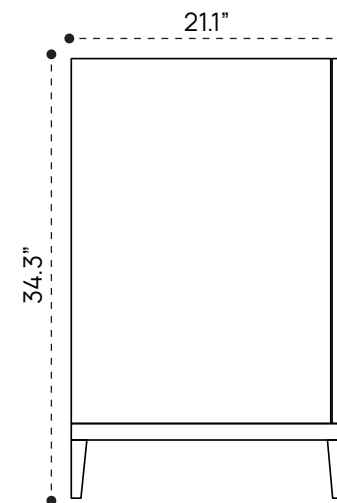

DIMENSION GUIDE BUNGALOW 24"

tilebar

3D VIEW

FRONT VIEW

SIDE VIEW

DIMENSION GUIDE BUNGALOW 30"

tilebar

3D VIEW

FRONT VIEW

SIDE VIEW

DIMENSION GUIDE BUNGALOW 36"

3D VIEW

FRONT VIEW

SIDE VIEW

DIMENSION GUIDE BUNGALOW 48"

3D VIEW

FRONT VIEW

SIDE VIEW