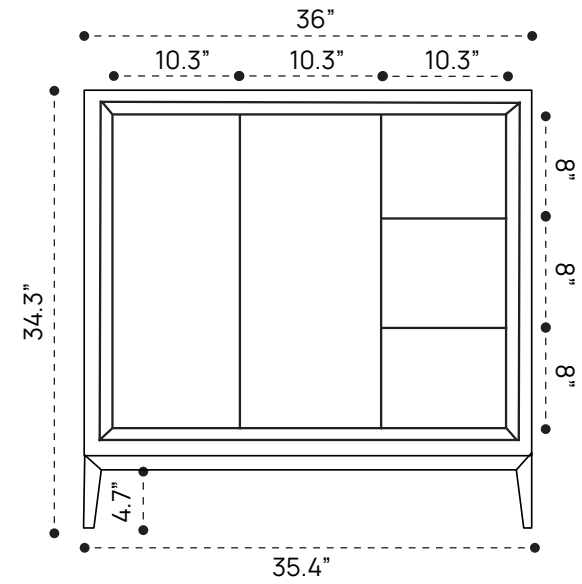

DIMENSION GUIDE BUNGALOW 24"

tilebar

3D VIEW

FRONT VIEW

SIDE VIEW

DIMENSION GUIDE BUNGALOW 30"

tilebar

3D VIEW

FRONT VIEW

SIDE VIEW

DIMENSION GUIDE BUNGALOW 36"

3D VIEW

FRONT VIEW

SIDE VIEW

DIMENSION GUIDE BUNGALOW 48"

3D VIEW

FRONT VIEW

SIDE VIEW