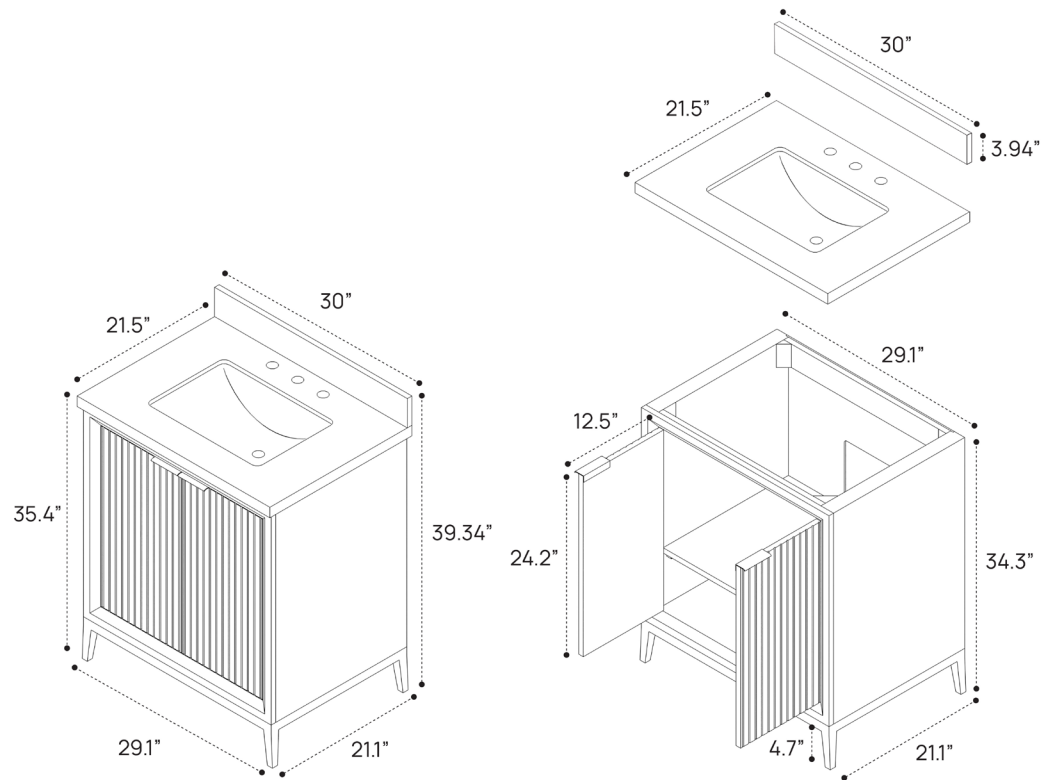

DIMENSION GUIDE BUNGALOW 24"

tilebar

3D VIEW

FRONT VIEW

SIDE VIEW

DIMENSION GUIDE BUNGALOW 30"

tilebar

3D VIEW

FRONT VIEW

SIDE VIEW

DIMENSION GUIDE BUNGALOW 36"

3D VIEW

FRONT VIEW

SIDE VIEW

DIMENSION GUIDE BUNGALOW 48"

3D VIEW

FRONT VIEW

SIDE VIEW