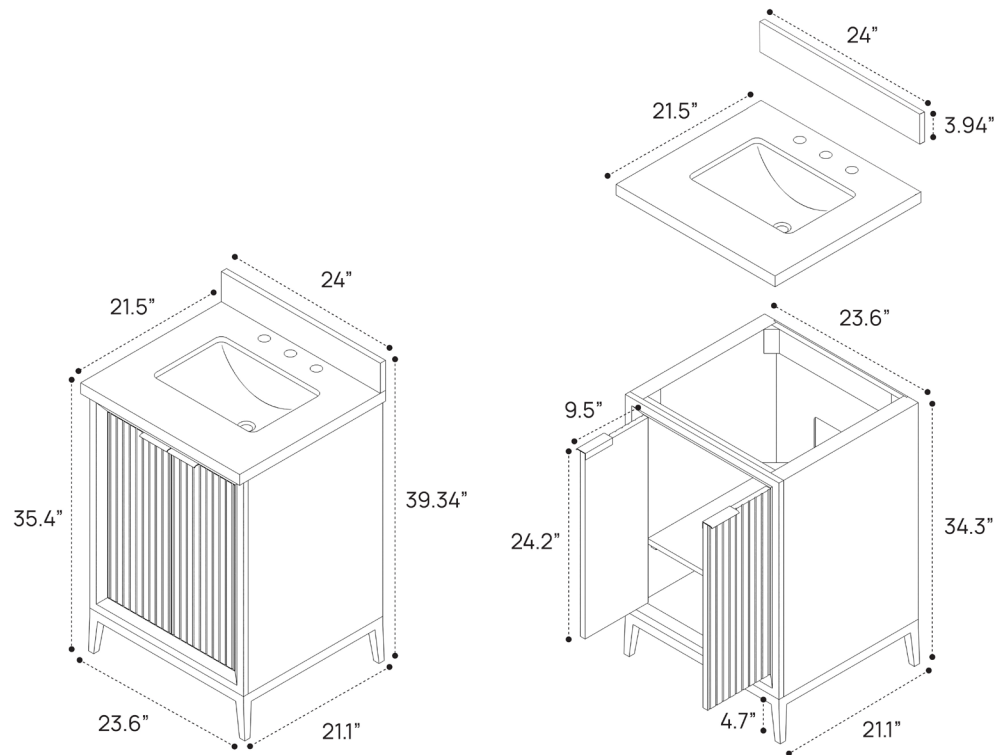

DIMENSION GUIDE BUNGALOW 24"

tilebar

3D VIEW

FRONT VIEW

SIDE VIEW

DIMENSION GUIDE BUNGALOW 30"

tilebar

3D VIEW

FRONT VIEW

SIDE VIEW

DIMENSION GUIDE BUNGALOW 36"

3D VIEW

FRONT VIEW

SIDE VIEW

DIMENSION GUIDE BUNGALOW 48"

3D VIEW

FRONT VIEW

SIDE VIEW