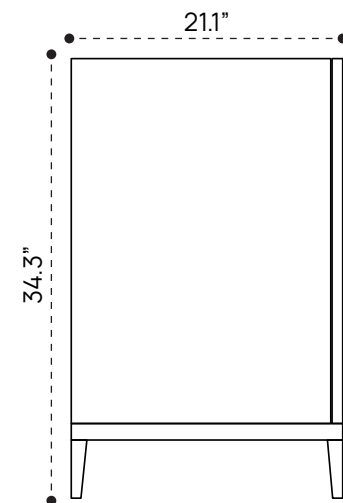

DIMENSION GUIDE BUNGALOW 24"

tilebar

3D VIEW

FRONT VIEW

SIDE VIEW

DIMENSION GUIDE BUNGALOW 30"

tilebar

3D VIEW

FRONT VIEW

SIDE VIEW

DIMENSION GUIDE BUNGALOW 36"

3D VIEW

FRONT VIEW

SIDE VIEW

DIMENSION GUIDE BUNGALOW 48"

3D VIEW

FRONT VIEW

SIDE VIEW