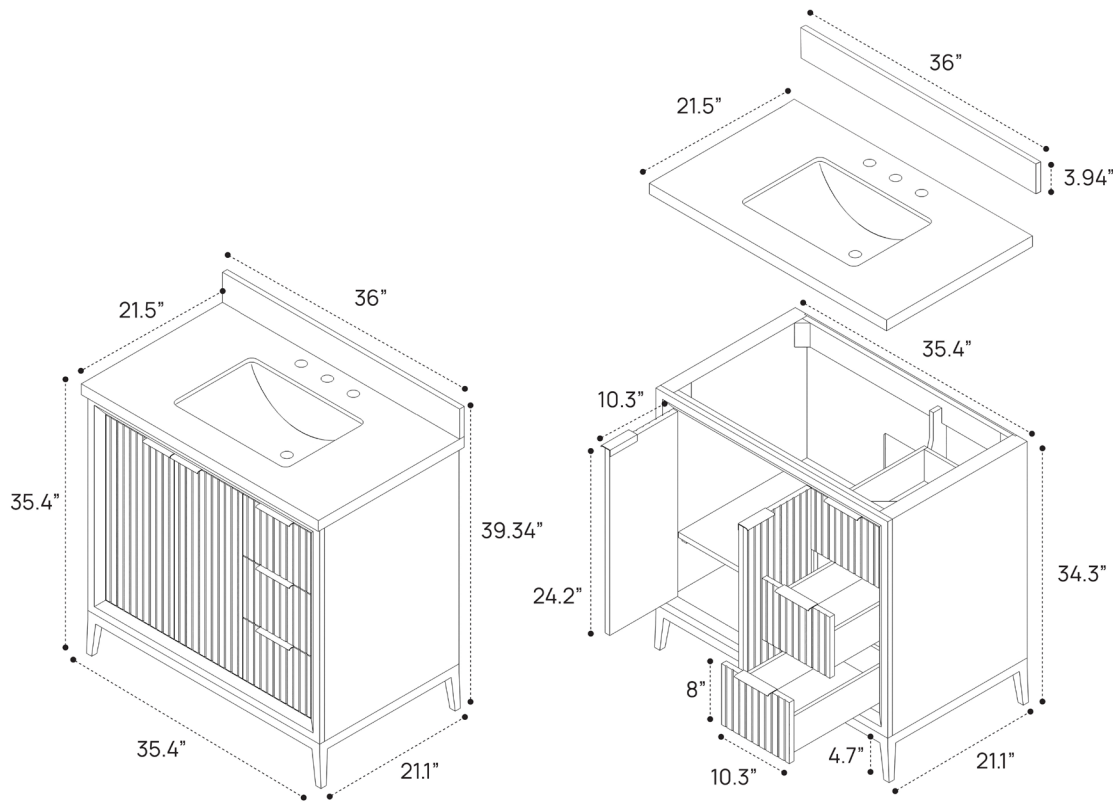

DIMENSION GUIDE BUNGALOW 24"

tilebar

3D VIEW

FRONT VIEW

SIDE VIEW

DIMENSION GUIDE BUNGALOW 30"

tilebar

3D VIEW

FRONT VIEW

SIDE VIEW

DIMENSION GUIDE BUNGALOW 36"

3D VIEW

FRONT VIEW

SIDE VIEW

DIMENSION GUIDE BUNGALOW 48"

3D VIEW

FRONT VIEW

SIDE VIEW