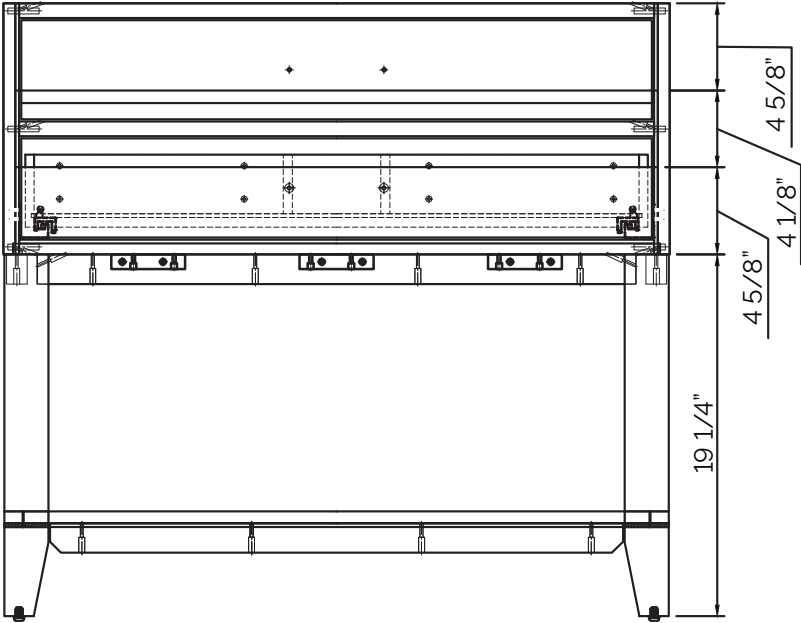

DIMENSION GUIDE

Calico 20"

3D VIEW

BACK VIEW

DIMENSION GUIDE

Calico 24"

tilebar

3D VIEW

BACK VIEW

DIMENSION GUIDE

Calico 30"

3D VIEW

BACK VIEW

DIMENSION GUIDE

Calico 36"

3D VIEW

BACK VIEW

DIMENSION GUIDE

Calico 48"

3D VIEW

BACK VIEW

DIMENSION GUIDE

Calico 60"

3D VIEW

BACK VIEW

DIMENSION GUIDE

Calico 72"

3D VIEW

BACK VIEW

DIMENSION GUIDE

Calico 80"

3D VIEW