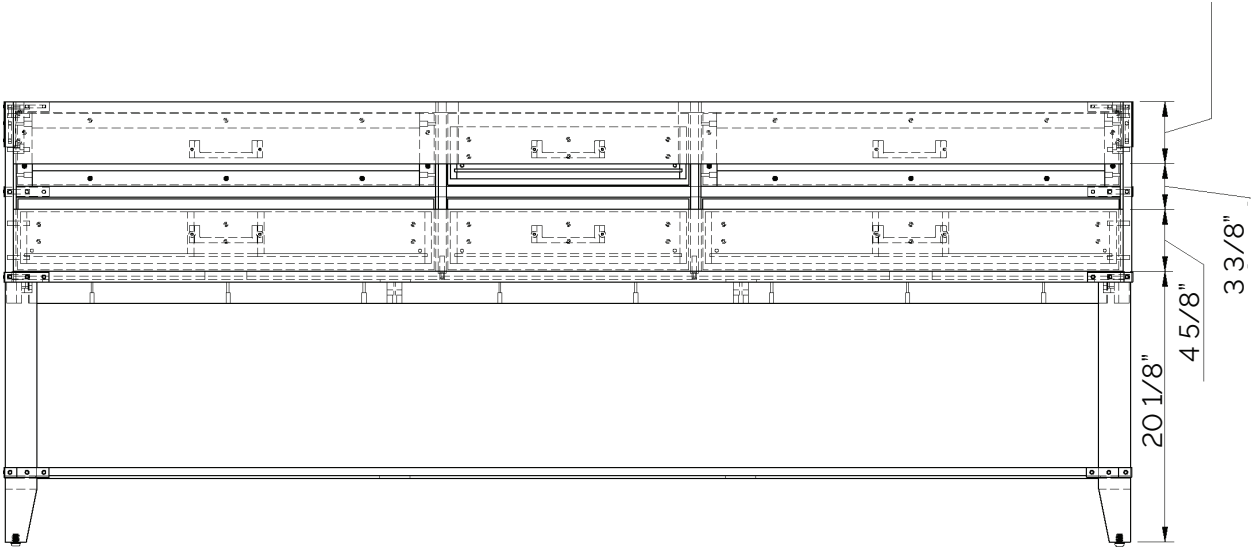

BACK VIEW

DIMENSION GUIDE

Calico 48"

3D VIEW

BACK VIEW

DIMENSION GUIDE

Calico 60"

3D VIEW

BACK VIEW

DIMENSION GUIDE

Calico 72"

3D VIEW

BACK VIEW

DIMENSION GUIDE

Calico 80"

3D VIEW

BACK VIEW

DIMENSION GUIDE

Calico 84"

tilebar

3D VIEW

BACK VIEW