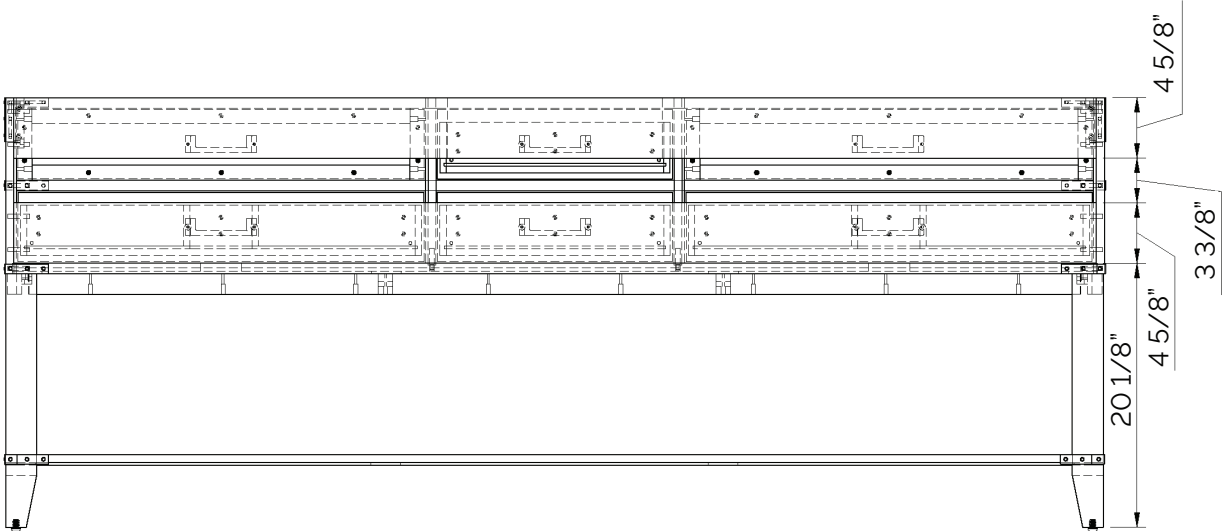

BACK VIEW

DIMENSION GUIDE

Calico 48"

3D VIEW

BACK VIEW

DIMENSION GUIDE

Calico 60"

3D VIEW

BACK VIEW

DIMENSION GUIDE

Calico 72"

3D VIEW

BACK VIEW

DIMENSION GUIDE

Calico 80"

3D VIEW

BACK VIEW

DIMENSION GUIDE

Calico 84"

tilebar

3D VIEW

BACK VIEW