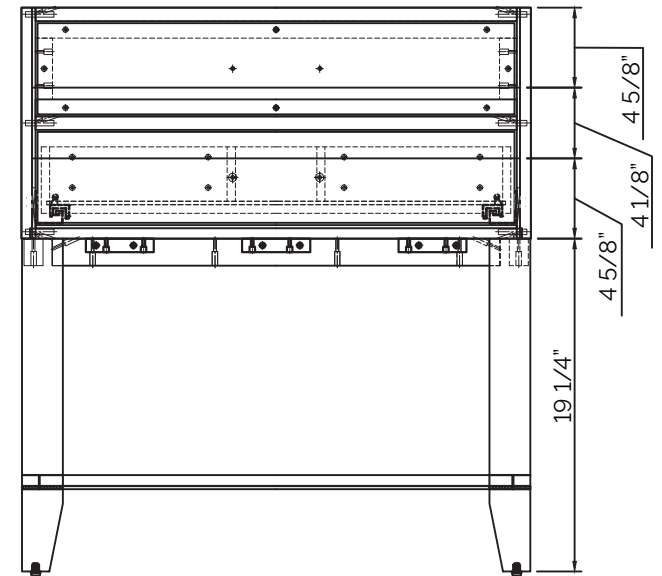

DIMENSION GUIDE

Calico 20"

3D VIEW

BACK VIEW

DIMENSION GUIDE

Calico 24"

tilebar

3D VIEW

BACK VIEW

DIMENSION GUIDE

Calico 30"

3D VIEW

BACK VIEW

DIMENSION GUIDE

Calico 36"

3D VIEW

BACK VIEW

DIMENSION GUIDE

Calico 48"

3D VIEW

BACK VIEW

DIMENSION GUIDE

Calico 60"

3D VIEW

BACK VIEW

DIMENSION GUIDE

Calico 72"

3D VIEW

BACK VIEW

DIMENSION GUIDE

Calico 80"

3D VIEW