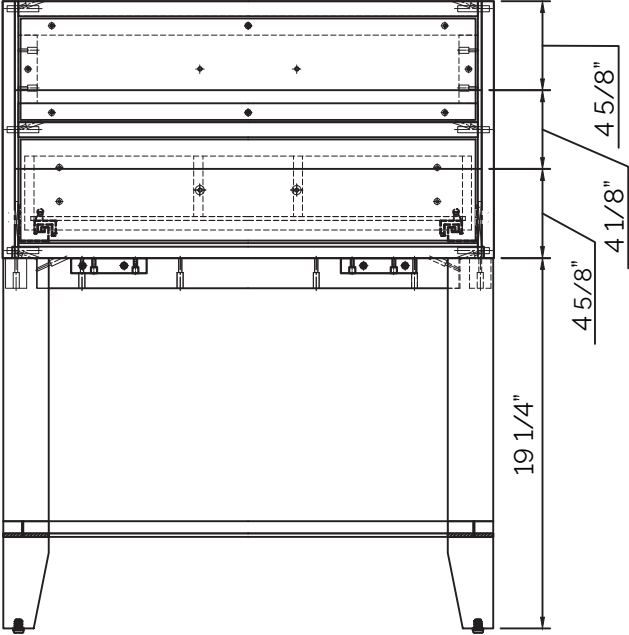

DIMENSION GUIDE

Calico 20"

3D VIEW

BACK VIEW

DIMENSION GUIDE

Calico 24"

tilebar

3D VIEW

BACK VIEW

DIMENSION GUIDE

Calico 30"

3D VIEW

BACK VIEW

DIMENSION GUIDE

Calico 36"

3D VIEW

BACK VIEW

DIMENSION GUIDE

Calico 48"

3D VIEW

BACK VIEW

DIMENSION GUIDE

Calico 60"

3D VIEW

BACK VIEW

DIMENSION GUIDE

Calico 72"

3D VIEW

BACK VIEW

DIMENSION GUIDE

Calico 80"

3D VIEW