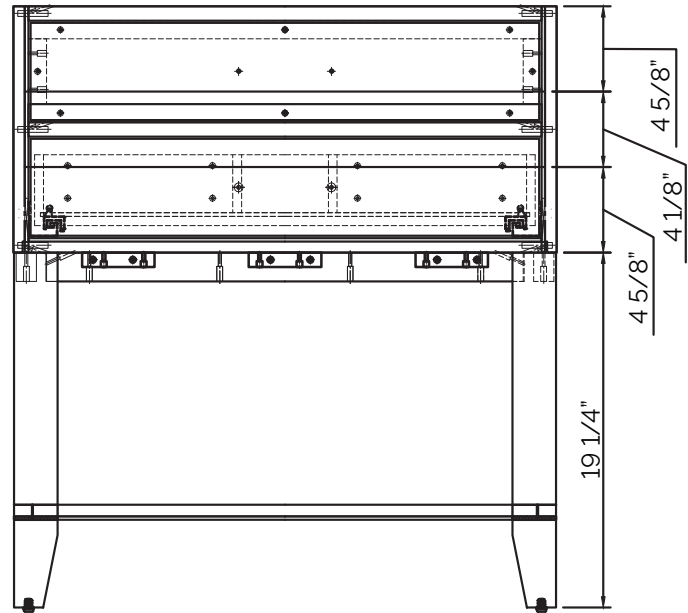

DIMENSION GUIDE

Calico 20"

3D VIEW

BACK VIEW

DIMENSION GUIDE

Calico 24"

tilebar

3D VIEW

BACK VIEW

DIMENSION GUIDE

Calico 30"

3D VIEW

BACK VIEW

DIMENSION GUIDE

Calico 36"

3D VIEW

BACK VIEW

DIMENSION GUIDE

Calico 48"

3D VIEW

BACK VIEW

DIMENSION GUIDE

Calico 60"

3D VIEW

BACK VIEW

DIMENSION GUIDE

Calico 72"

3D VIEW

BACK VIEW

DIMENSION GUIDE

Calico 80"

3D VIEW