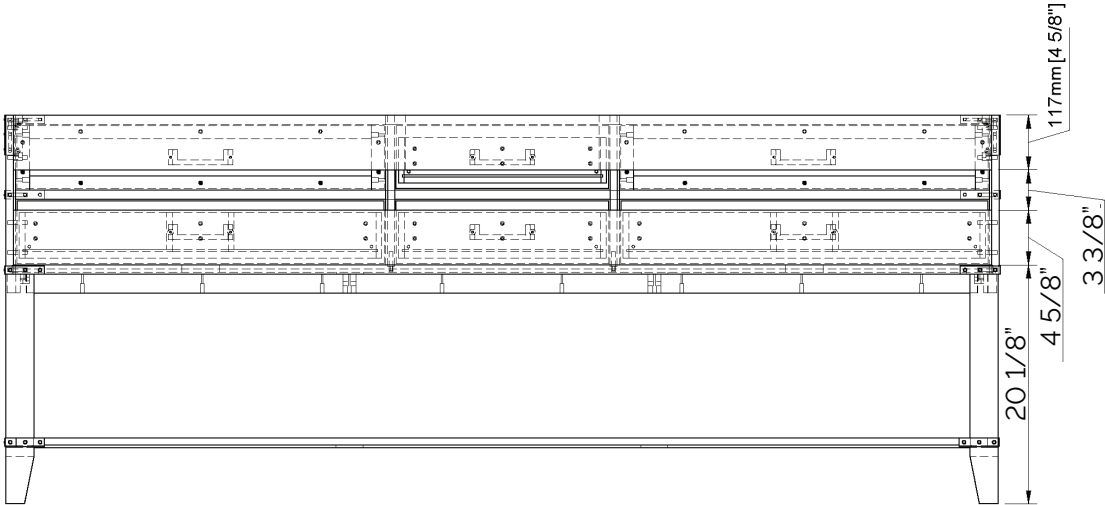

BACK VIEW

DIMENSION GUIDE

Calico 30"

3D VIEW

BACK VIEW

DIMENSION GUIDE

Calico 36"

3D VIEW

BACK VIEW

DIMENSION GUIDE

Calico 48"

3D VIEW

BACK VIEW

DIMENSION GUIDE

Calico 60"

3D VIEW

BACK VIEW

DIMENSION GUIDE

Calico 72"

3D VIEW

BACK VIEW

DIMENSION GUIDE

Calico 80"

3D VIEW

BACK VIEW

DIMENSION GUIDE

Calico 84"

tilebar

3D VIEW

BACK VIEW