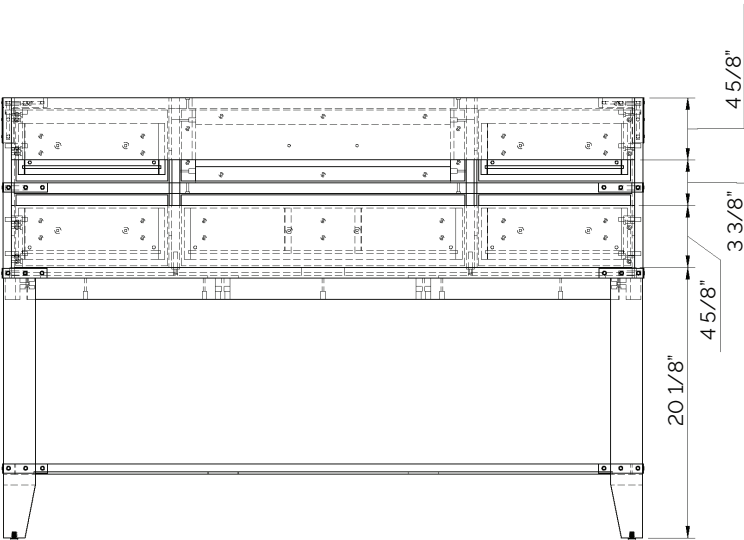

BACK VIEW

DIMENSION GUIDE

Calico 30"

3D VIEW

BACK VIEW

DIMENSION GUIDE

Calico 36"

3D VIEW

BACK VIEW

DIMENSION GUIDE

Calico 48"

3D VIEW

BACK VIEW

DIMENSION GUIDE

Calico 60"

3D VIEW

BACK VIEW

DIMENSION GUIDE

Calico 72"

3D VIEW

BACK VIEW

DIMENSION GUIDE

Calico 80"

3D VIEW

BACK VIEW

DIMENSION GUIDE

Calico 84"

tilebar

3D VIEW

BACK VIEW