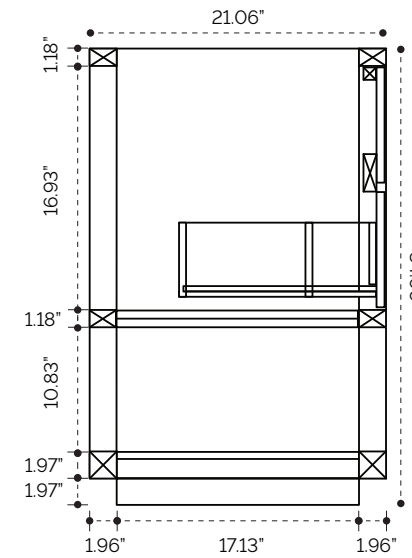

DIMENSION GUIDE

Dayton 24"

tilebar

3D VIEW

BACK VIEW

SIDE VIEW

TOP VIEW

DIMENSION GUIDE

Dayton 30"

tilebar

3D VIEW

TOP VIEW

BACK VIEW

SIDE VIEW

DIMENSION GUIDE

Dayton 36"

tilebar

3D VIEW

BACK VIEW

TOP VIEW

SIDE VIEW

DIMENSION GUIDE

Dayton 48"

tilebar

3D VIEW

BACK VIEW

TOP VIEW

SIDE VIEW