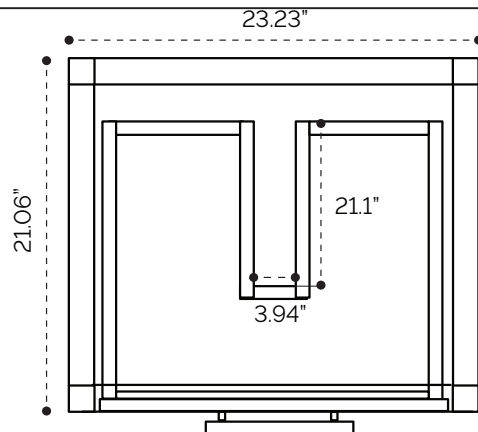

DIMENSION GUIDE

Dayton 24"

tilebar

3D VIEW

BACK VIEW

SIDE VIEW

TOP VIEW

DIMENSION GUIDE

Dayton 30"

tilebar

3D VIEW

TOP VIEW

BACK VIEW

SIDE VIEW

DIMENSION GUIDE

Dayton 36"

tilebar

3D VIEW

BACK VIEW

TOP VIEW

SIDE VIEW

DIMENSION GUIDE

Dayton 48"

tilebar

3D VIEW

BACK VIEW

TOP VIEW

SIDE VIEW