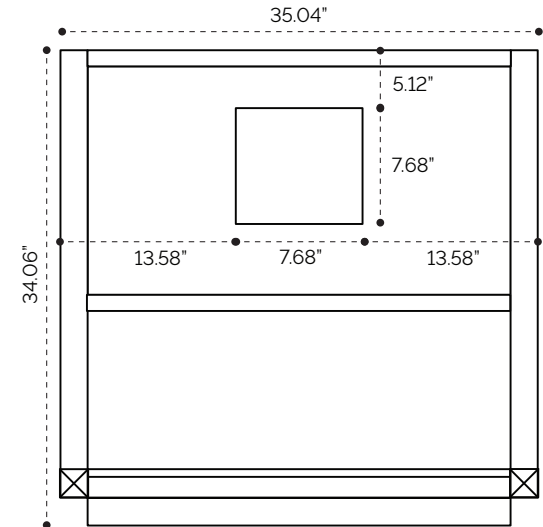

DIMENSION GUIDE

Dayton 24"

tilebar

3D VIEW

BACK VIEW

SIDE VIEW

TOP VIEW

DIMENSION GUIDE

Dayton 30"

tilebar

3D VIEW

TOP VIEW

BACK VIEW

SIDE VIEW

DIMENSION GUIDE

Dayton 36"

tilebar

3D VIEW

BACK VIEW

TOP VIEW

SIDE VIEW

DIMENSION GUIDE

Dayton 48"

tilebar

3D VIEW

BACK VIEW

TOP VIEW

SIDE VIEW