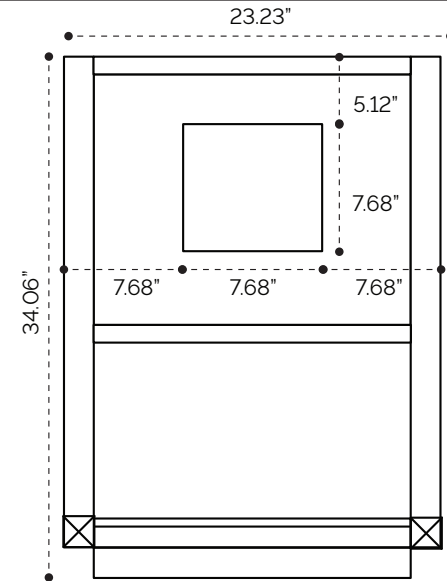

DIMENSION GUIDE

Dayton 24"

tilebar

3D VIEW

BACK VIEW

SIDE VIEW

TOP VIEW

DIMENSION GUIDE

Dayton 30"

tilebar

3D VIEW

TOP VIEW

BACK VIEW

SIDE VIEW

DIMENSION GUIDE

Dayton 36"

tilebar

3D VIEW

BACK VIEW

TOP VIEW

SIDE VIEW

DIMENSION GUIDE

Dayton 48"

tilebar

3D VIEW

BACK VIEW

TOP VIEW

SIDE VIEW