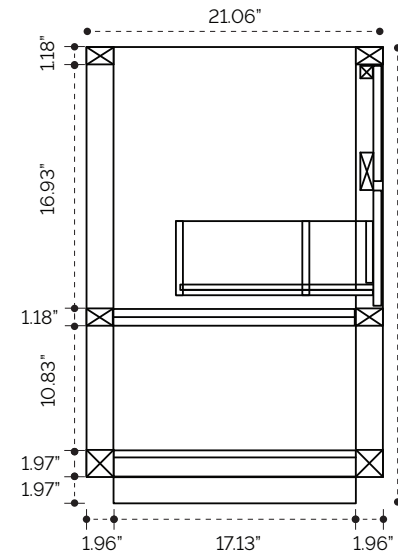

DIMENSION GUIDE

Dayton 24"

tilebar

3D VIEW

BACK VIEW

SIDE VIEW

TOP VIEW

DIMENSION GUIDE

Dayton 30"

tilebar

3D VIEW

TOP VIEW

BACK VIEW

SIDE VIEW

DIMENSION GUIDE

Dayton 36"

tilebar

3D VIEW

BACK VIEW

TOP VIEW

SIDE VIEW

DIMENSION GUIDE

Dayton 48"

tilebar

3D VIEW

BACK VIEW

TOP VIEW

SIDE VIEW