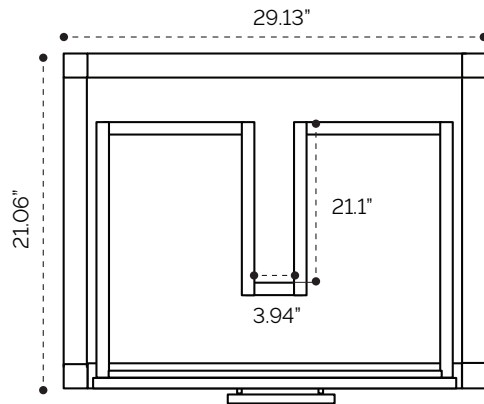

DIMENSION GUIDE

Dayton 24"

tilebar

3D VIEW

BACK VIEW

SIDE VIEW

TOP VIEW

DIMENSION GUIDE

Dayton 30"

tilebar

3D VIEW

TOP VIEW

BACK VIEW

SIDE VIEW

DIMENSION GUIDE

Dayton 36"

tilebar

3D VIEW

BACK VIEW

TOP VIEW

SIDE VIEW

DIMENSION GUIDE

Dayton 48"

tilebar

3D VIEW

BACK VIEW

TOP VIEW

SIDE VIEW