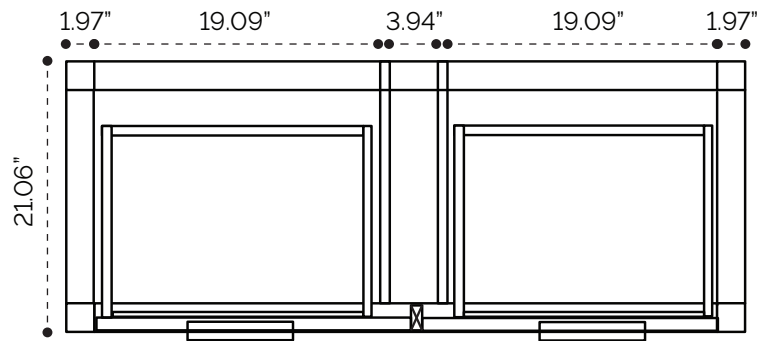

DIMENSION GUIDE

Dayton 24"

tilebar

3D VIEW

BACK VIEW

SIDE VIEW

TOP VIEW

DIMENSION GUIDE

Dayton 30"

tilebar

3D VIEW

TOP VIEW

BACK VIEW

SIDE VIEW

DIMENSION GUIDE

Dayton 36"

tilebar

3D VIEW

BACK VIEW

TOP VIEW

SIDE VIEW

DIMENSION GUIDE

Dayton 48"

tilebar

3D VIEW

BACK VIEW

TOP VIEW

SIDE VIEW