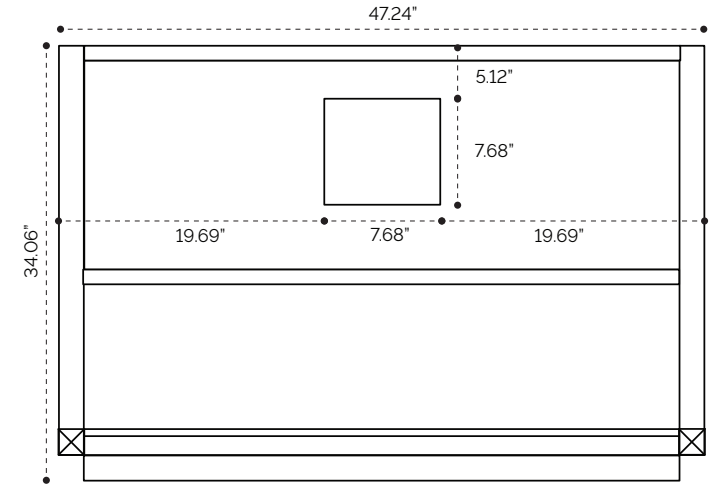

DIMENSION GUIDE

Dayton 24"

tilebar

3D VIEW

BACK VIEW

SIDE VIEW

TOP VIEW

DIMENSION GUIDE

Dayton 30"

tilebar

3D VIEW

TOP VIEW

BACK VIEW

SIDE VIEW

DIMENSION GUIDE

Dayton 36"

tilebar

3D VIEW

BACK VIEW

TOP VIEW

SIDE VIEW

DIMENSION GUIDE

Dayton 48"

tilebar

3D VIEW

BACK VIEW

TOP VIEW

SIDE VIEW