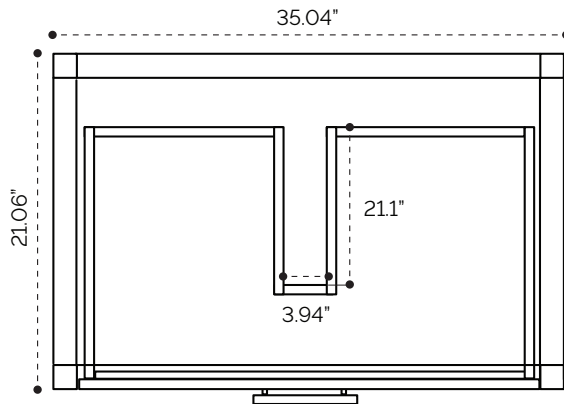

DIMENSION GUIDE

Dayton 24"

tilebar

3D VIEW

BACK VIEW

SIDE VIEW

TOP VIEW

DIMENSION GUIDE

Dayton 30"

tilebar

3D VIEW

TOP VIEW

BACK VIEW

SIDE VIEW

DIMENSION GUIDE

Dayton 36"

tilebar

3D VIEW

BACK VIEW

TOP VIEW

SIDE VIEW

DIMENSION GUIDE

Dayton 48"

tilebar

3D VIEW

BACK VIEW

TOP VIEW

SIDE VIEW