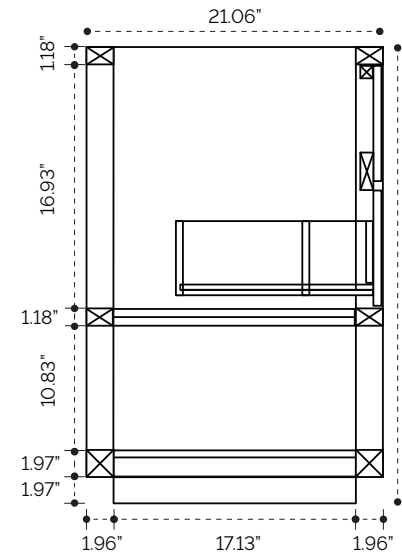

DIMENSION GUIDE

Dayton 24"

tilebar

3D VIEW

BACK VIEW

SIDE VIEW

TOP VIEW

DIMENSION GUIDE

Dayton 30"

tilebar

3D VIEW

TOP VIEW

BACK VIEW

SIDE VIEW

DIMENSION GUIDE

Dayton 36"

tilebar

3D VIEW

BACK VIEW

TOP VIEW

SIDE VIEW

DIMENSION GUIDE

Dayton 48"

tilebar

3D VIEW

BACK VIEW

TOP VIEW

SIDE VIEW