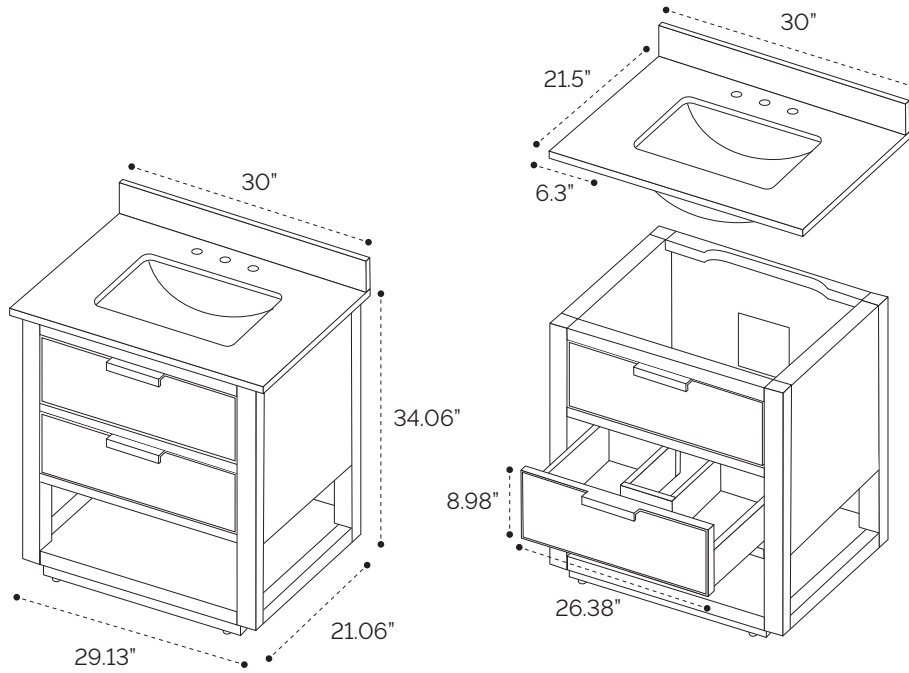

DIMENSION GUIDE

Dayton 24"

tilebar

3D VIEW

BACK VIEW

SIDE VIEW

TOP VIEW

DIMENSION GUIDE

Dayton 30"

tilebar

3D VIEW

TOP VIEW

BACK VIEW

SIDE VIEW

DIMENSION GUIDE

Dayton 36"

tilebar

3D VIEW

BACK VIEW

TOP VIEW

SIDE VIEW

DIMENSION GUIDE

Dayton 48"

tilebar

3D VIEW

BACK VIEW

TOP VIEW

SIDE VIEW