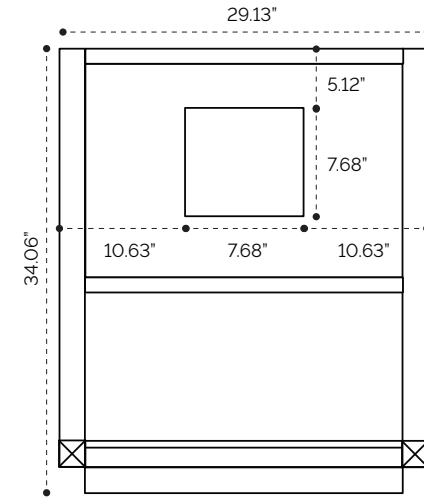

DIMENSION GUIDE

Dayton 24"

tilebar

3D VIEW

BACK VIEW

SIDE VIEW

TOP VIEW

DIMENSION GUIDE

Dayton 30"

tilebar

3D VIEW

TOP VIEW

BACK VIEW

SIDE VIEW

DIMENSION GUIDE

Dayton 36"

tilebar

3D VIEW

BACK VIEW

TOP VIEW

SIDE VIEW

DIMENSION GUIDE

Dayton 48"

tilebar

3D VIEW

BACK VIEW

TOP VIEW

SIDE VIEW