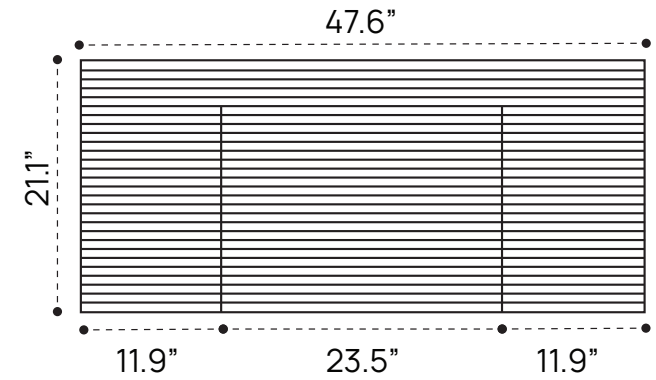

SIDE VIEW

TOP VIEW

BACK VIEW

DIMENSION GUIDE GIBSON 24"

tilebar

3D VIEW

FRONT VIEW

SIDE VIEW

DIMENSION GUIDE GIBSON 30"

3D VIEW

FRONT VIEW

SIDE VIEW

DIMENSION GUIDE GIBSON 36"

3D VIEW

FRONT VIEW

SIDE VIEW

3D VIEW

FRONT VIEW

SIDE VIEW