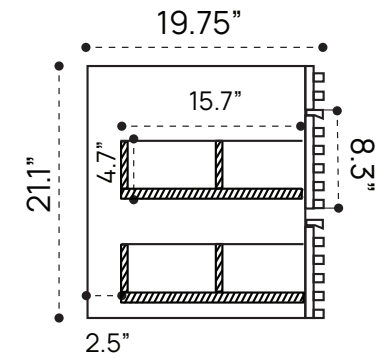

SIDE VIEW

TOP VIEW

BACK VIEW

DIMENSION GUIDE GIBSON 24"

tilebar

3D VIEW

FRONT VIEW

SIDE VIEW

DIMENSION GUIDE GIBSON 30"

3D VIEW

FRONT VIEW

SIDE VIEW

DIMENSION GUIDE GIBSON 36"

3D VIEW

FRONT VIEW

SIDE VIEW

3D VIEW

FRONT VIEW

SIDE VIEW