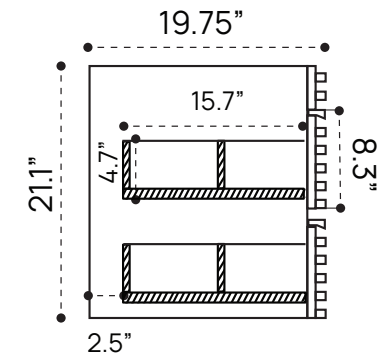

SIDE VIEW

TOP VIEW

BACK VIEW

DIMENSION GUIDE GIBSON 24"

tilebar

3D VIEW

FRONT VIEW

SIDE VIEW

DIMENSION GUIDE GIBSON 30"

3D VIEW

FRONT VIEW

SIDE VIEW

DIMENSION GUIDE GIBSON 36"

3D VIEW

FRONT VIEW

SIDE VIEW

3D VIEW

FRONT VIEW

SIDE VIEW