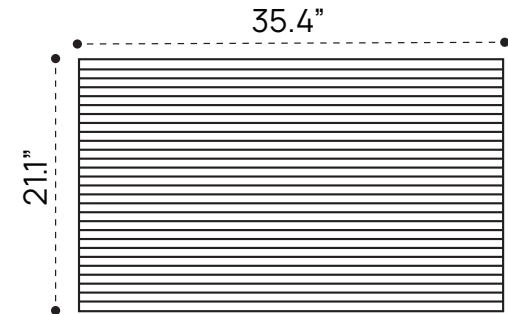

SIDE VIEW

TOP VIEW

BACK VIEW

DIMENSION GUIDE GIBSON 24"

tilebar

3D VIEW

FRONT VIEW

SIDE VIEW

DIMENSION GUIDE GIBSON 30"

3D VIEW

FRONT VIEW

SIDE VIEW

DIMENSION GUIDE GIBSON 36"

3D VIEW

FRONT VIEW

SIDE VIEW

3D VIEW

FRONT VIEW

SIDE VIEW