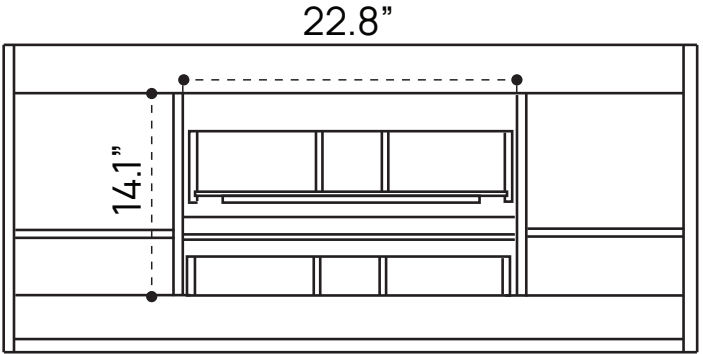

SIDE VIEW

TOP VIEW

BACK VIEW

DIMENSION GUIDE GIBSON 24"

tilebar

3D VIEW

FRONT VIEW

SIDE VIEW

DIMENSION GUIDE GIBSON 30"

3D VIEW

FRONT VIEW

SIDE VIEW

DIMENSION GUIDE GIBSON 36"

3D VIEW

FRONT VIEW

SIDE VIEW

3D VIEW

FRONT VIEW

SIDE VIEW