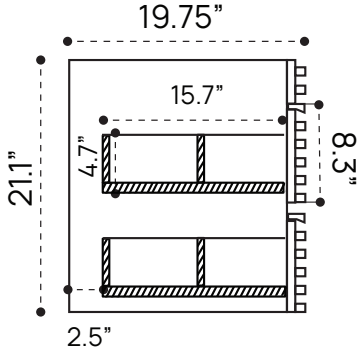

SIDE VIEW

TOP VIEW

BACK VIEW

DIMENSION GUIDE GIBSON 24"

tilebar

3D VIEW

FRONT VIEW

SIDE VIEW

DIMENSION GUIDE GIBSON 30"

3D VIEW

FRONT VIEW

SIDE VIEW

DIMENSION GUIDE GIBSON 36"

3D VIEW

FRONT VIEW

SIDE VIEW

3D VIEW

FRONT VIEW

SIDE VIEW