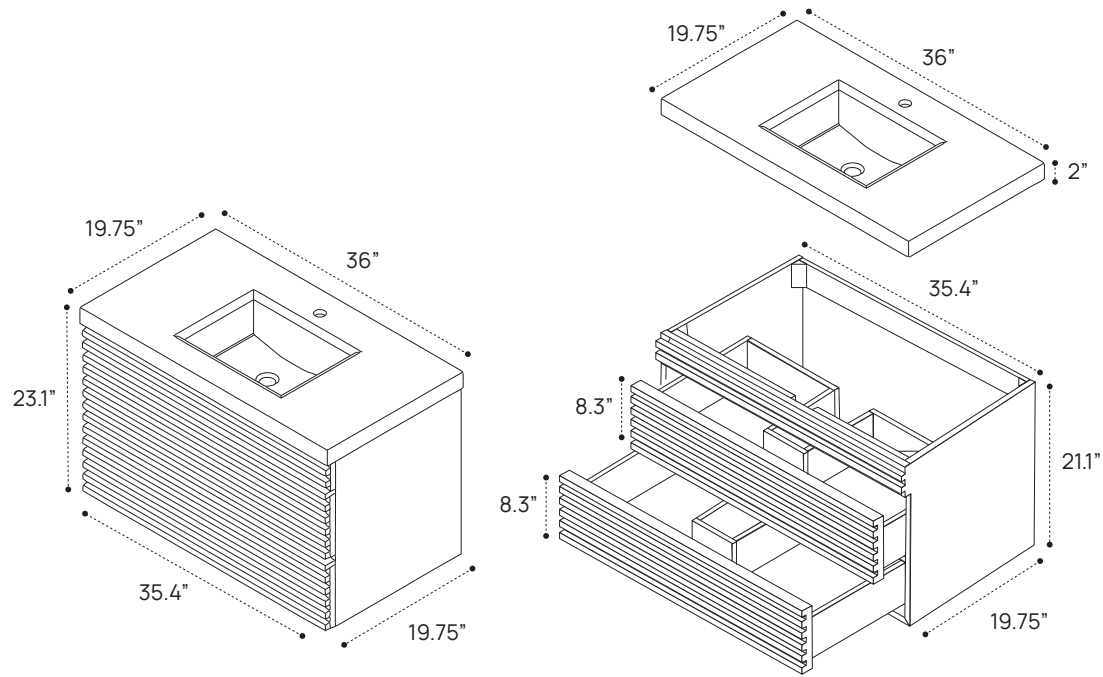

SIDE VIEW

TOP VIEW

BACK VIEW

DIMENSION GUIDE GIBSON 24"

tilebar

3D VIEW

FRONT VIEW

SIDE VIEW

DIMENSION GUIDE GIBSON 30"

3D VIEW

FRONT VIEW

SIDE VIEW

DIMENSION GUIDE GIBSON 36"

3D VIEW

FRONT VIEW

SIDE VIEW

3D VIEW

FRONT VIEW

SIDE VIEW