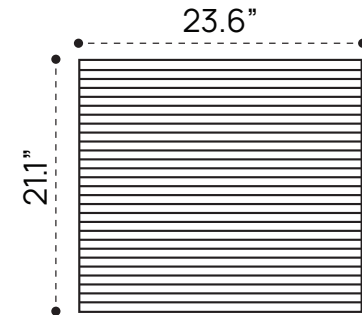

SIDE VIEW

TOP VIEW

BACK VIEW

DIMENSION GUIDE GIBSON 24"

tilebar

3D VIEW

FRONT VIEW

SIDE VIEW

DIMENSION GUIDE GIBSON 30"

3D VIEW

FRONT VIEW

SIDE VIEW

DIMENSION GUIDE GIBSON 36"

3D VIEW

FRONT VIEW

SIDE VIEW

3D VIEW

FRONT VIEW

SIDE VIEW