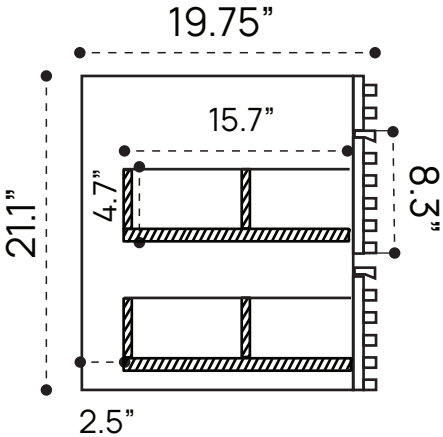

SIDE VIEW

TOP VIEW

BACK VIEW

DIMENSION GUIDE GIBSON 24"

tilebar

3D VIEW

FRONT VIEW

SIDE VIEW

DIMENSION GUIDE GIBSON 30"

3D VIEW

FRONT VIEW

SIDE VIEW

DIMENSION GUIDE GIBSON 36"

3D VIEW

FRONT VIEW

SIDE VIEW

3D VIEW

FRONT VIEW

SIDE VIEW