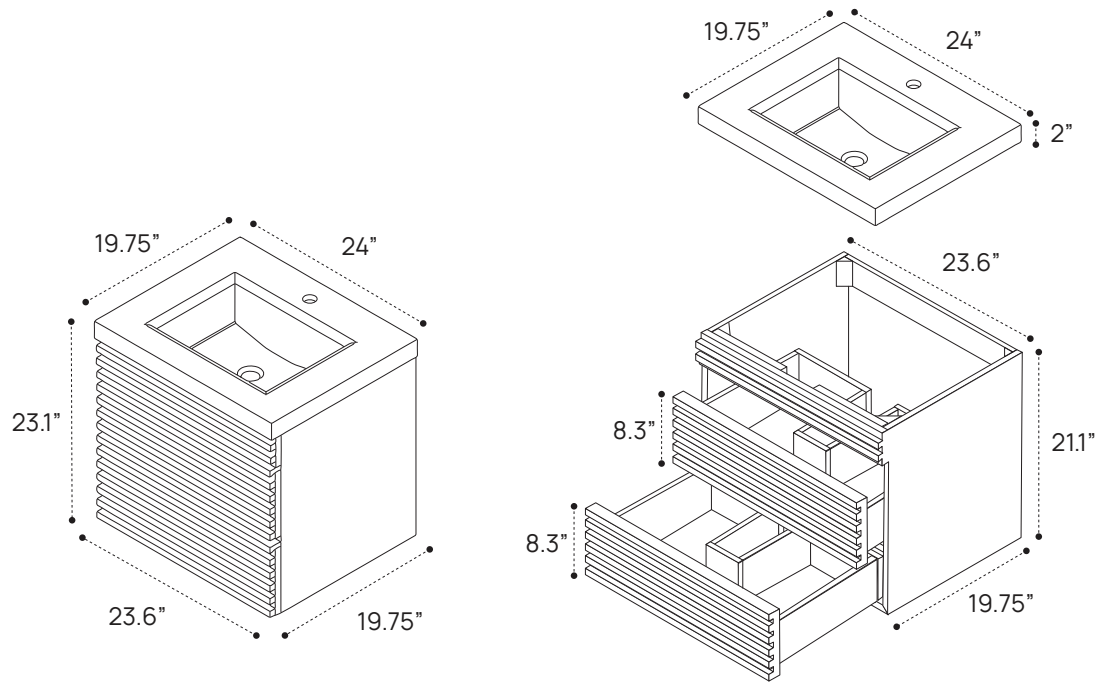

SIDE VIEW

TOP VIEW

BACK VIEW

DIMENSION GUIDE GIBSON 24"

tilebar

3D VIEW

FRONT VIEW

SIDE VIEW

DIMENSION GUIDE GIBSON 30"

3D VIEW

FRONT VIEW

SIDE VIEW

DIMENSION GUIDE GIBSON 36"

3D VIEW

FRONT VIEW

SIDE VIEW

3D VIEW

FRONT VIEW

SIDE VIEW