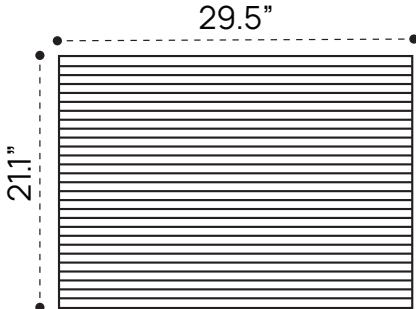

SIDE VIEW

TOP VIEW

BACK VIEW

DIMENSION GUIDE GIBSON 24"

tilebar

3D VIEW

FRONT VIEW

SIDE VIEW

DIMENSION GUIDE GIBSON 30"

3D VIEW

FRONT VIEW

SIDE VIEW

DIMENSION GUIDE GIBSON 36"

3D VIEW

FRONT VIEW

SIDE VIEW

3D VIEW

FRONT VIEW

SIDE VIEW