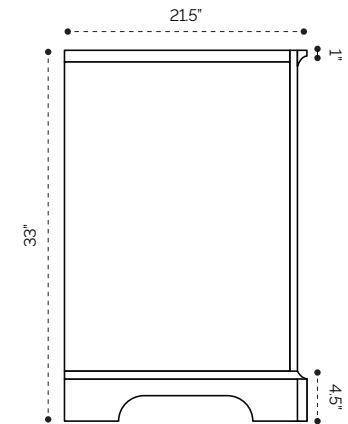

DIMENSION GUIDE

Glendale 36"

tilebar

3D VIEW

BACK VIEW

TOP VIEW

SIDE VIEW