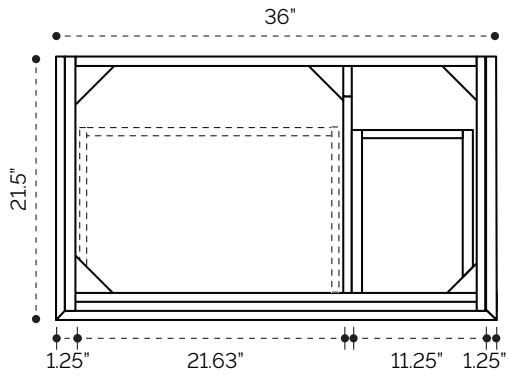

DIMENSION GUIDE

Glendale 36"

tilebar

3D VIEW

BACK VIEW

TOP VIEW

SIDE VIEW