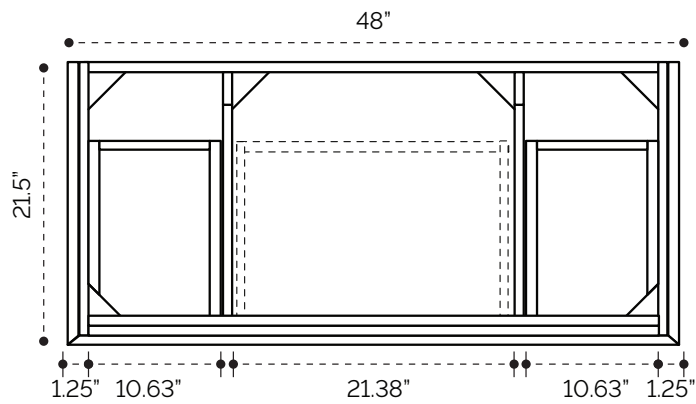

DIMENSION GUIDE

Glendale 48"

tilebar

3D VIEW

TOP VIEW

BACK VIEW

SIDE VIEW