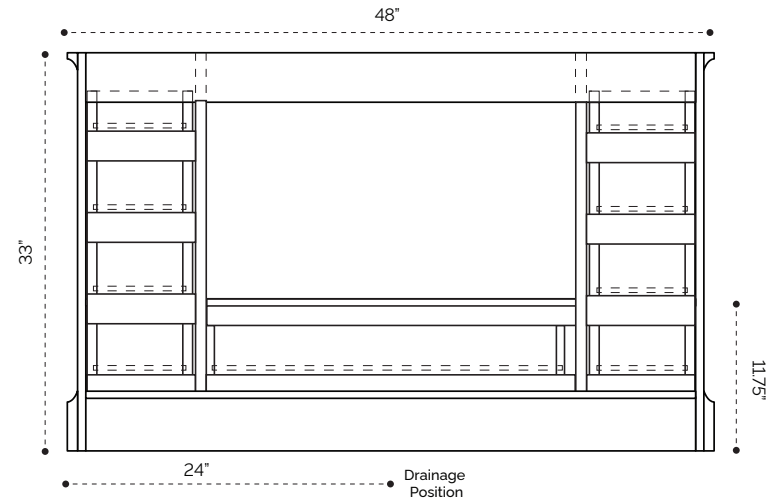

DIMENSION GUIDE

Glendale 48"

tilebar

3D VIEW

TOP VIEW

BACK VIEW

SIDE VIEW