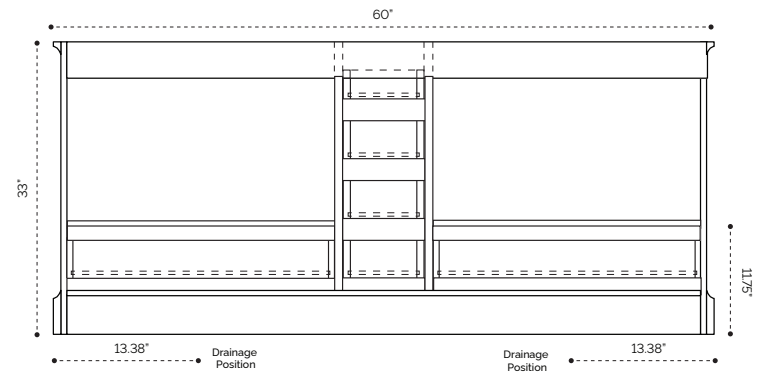

DIMENSION GUIDE

Glendale 60"

tilebar

3D VIEW

BACK VIEW

TOP VIEW

SIDE VIEW