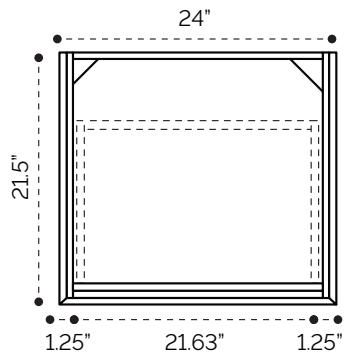

DIMENSION GUIDE

Glendale 24"

tilebar

3D VIEW

BACK VIEW

TOP VIEW

SIDE VIEW