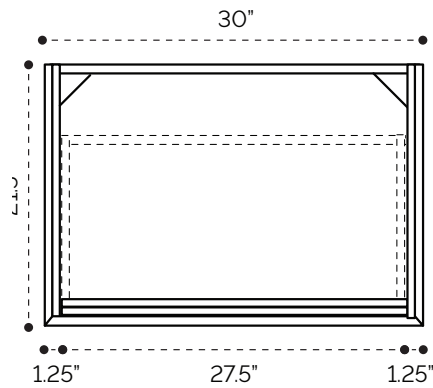

DIMENSION GUIDE

Glendale 30"

tilebar

3D VIEW

BACK VIEW

TOP VIEW

SIDE VIEW