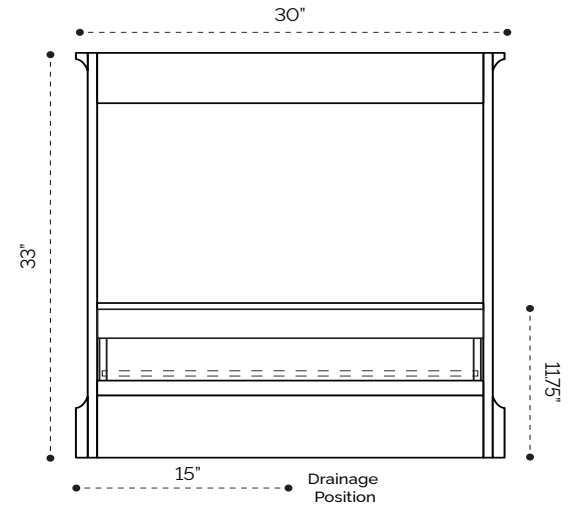

DIMENSION GUIDE

Glendale 30"

tilebar

3D VIEW

BACK VIEW

TOP VIEW

SIDE VIEW