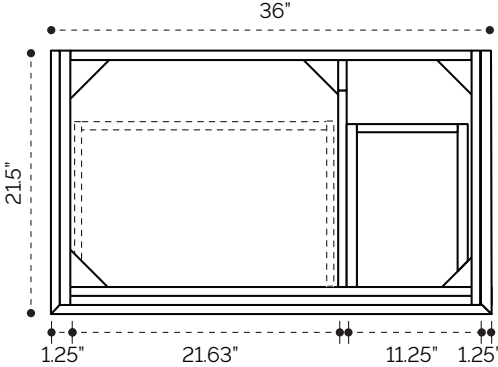

PLUMBING GUIDE

Glendale 24"

SIDE VIEW

TOP VIEW

BACK VIEW

PLUMBING GUIDE

Glendale 30"

SIDE VIEW

TOP VIEW

BACK VIEW

PLUMBING GUIDE

Glendale 36"

SIDE VIEW

TOP VIEW

BACK VIEW

PLUMBING GUIDE

Glendale 48"

SIDE VIEW

TOP VIEW

BACK VIEW

SIDE VIEW

TOP VIEW

BACK VIEW