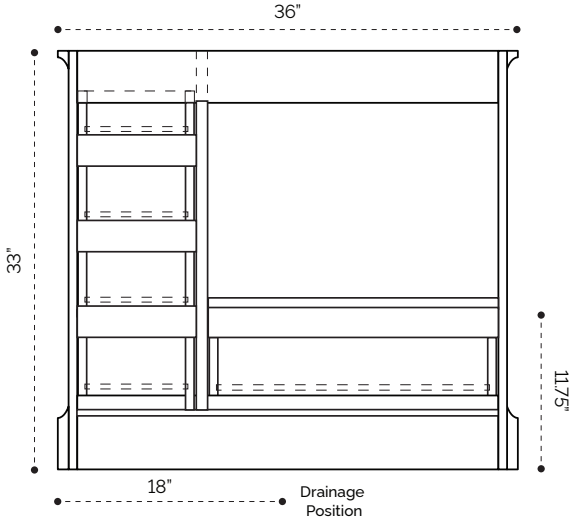

PLUMBING GUIDE

Glendale 24"

SIDE VIEW

TOP VIEW

BACK VIEW

PLUMBING GUIDE

Glendale 30"

SIDE VIEW

TOP VIEW

BACK VIEW

PLUMBING GUIDE

Glendale 36"

SIDE VIEW

TOP VIEW

BACK VIEW

PLUMBING GUIDE

Glendale 48"

SIDE VIEW

TOP VIEW

BACK VIEW

SIDE VIEW

TOP VIEW

BACK VIEW