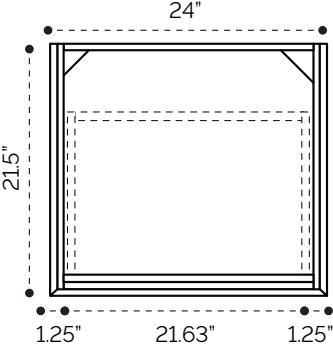

PLUMBING GUIDE

Glendale 24"

SIDE VIEW

TOP VIEW

BACK VIEW

PLUMBING GUIDE

Glendale 30"

SIDE VIEW

TOP VIEW

BACK VIEW

PLUMBING GUIDE

Glendale 36"

SIDE VIEW

TOP VIEW

BACK VIEW

PLUMBING GUIDE

Glendale 48"

SIDE VIEW

TOP VIEW

BACK VIEW

SIDE VIEW

TOP VIEW

BACK VIEW