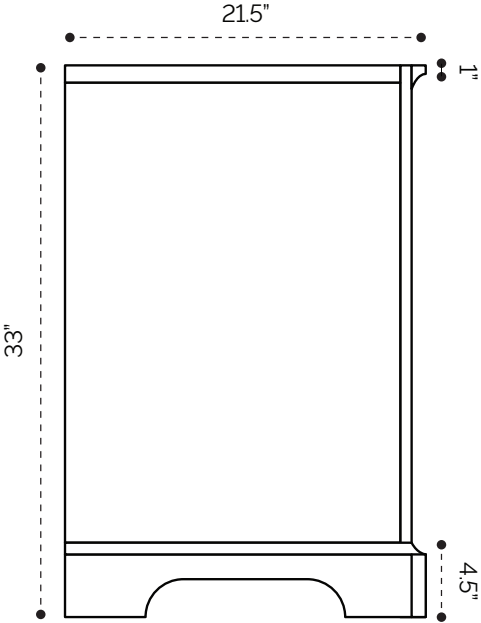

PLUMBING GUIDE

Glendale 24"

SIDE VIEW

TOP VIEW

BACK VIEW

PLUMBING GUIDE

Glendale 30"

SIDE VIEW

TOP VIEW

BACK VIEW

PLUMBING GUIDE

Glendale 36"

SIDE VIEW

TOP VIEW

BACK VIEW

PLUMBING GUIDE

Glendale 48"

SIDE VIEW

TOP VIEW

BACK VIEW

SIDE VIEW

TOP VIEW

BACK VIEW