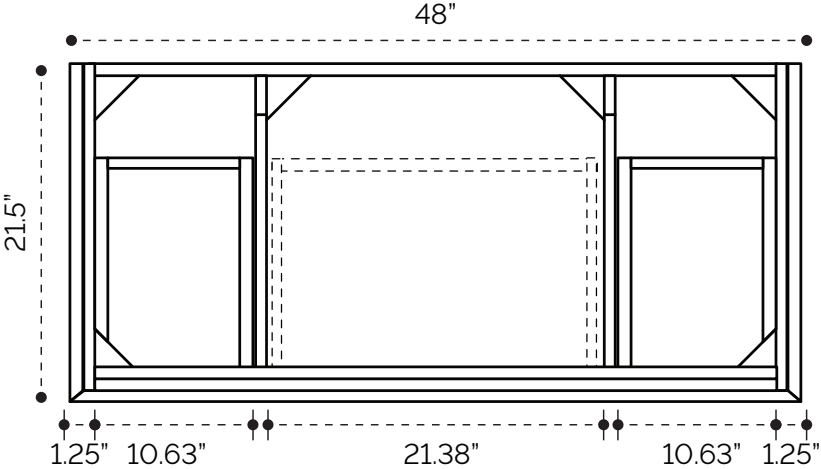

PLUMBING GUIDE

Glendale 24"

SIDE VIEW

TOP VIEW

BACK VIEW

PLUMBING GUIDE

Glendale 30"

SIDE VIEW

TOP VIEW

BACK VIEW

PLUMBING GUIDE

Glendale 36"

SIDE VIEW

TOP VIEW

BACK VIEW

PLUMBING GUIDE

Glendale 48"

SIDE VIEW

TOP VIEW

BACK VIEW

SIDE VIEW

TOP VIEW

BACK VIEW