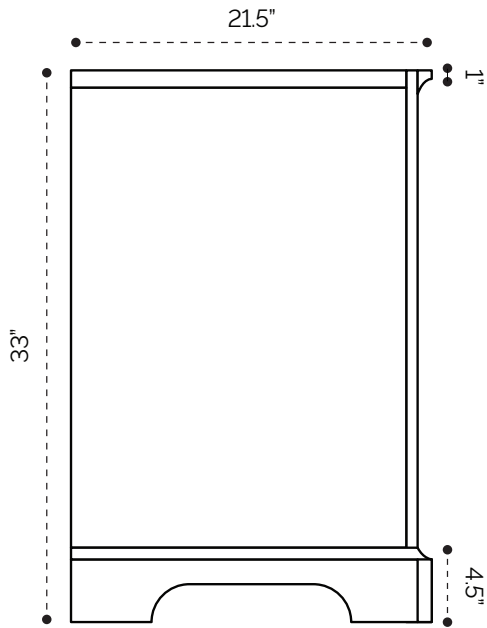

PLUMBING GUIDE

Glendale 24"

SIDE VIEW

TOP VIEW

BACK VIEW

PLUMBING GUIDE

Glendale 30"

SIDE VIEW

TOP VIEW

BACK VIEW

PLUMBING GUIDE

Glendale 36"

SIDE VIEW

TOP VIEW

BACK VIEW

PLUMBING GUIDE

Glendale 48"

SIDE VIEW

TOP VIEW

BACK VIEW

SIDE VIEW

TOP VIEW

BACK VIEW