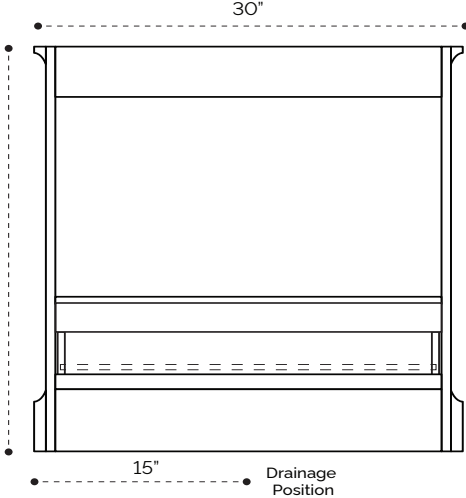

PLUMBING GUIDE

Glendale 24"

SIDE VIEW

TOP VIEW

BACK VIEW

PLUMBING GUIDE

Glendale 30"

SIDE VIEW

TOP VIEW

BACK VIEW

PLUMBING GUIDE

Glendale 36"

SIDE VIEW

TOP VIEW

BACK VIEW

PLUMBING GUIDE

Glendale 48"

SIDE VIEW

TOP VIEW

BACK VIEW

SIDE VIEW

TOP VIEW

BACK VIEW