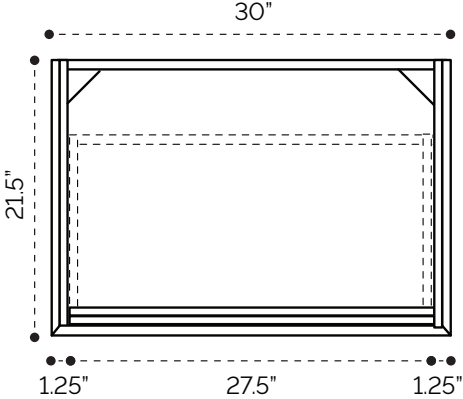

PLUMBING GUIDE

Glendale 24"

SIDE VIEW

TOP VIEW

BACK VIEW

PLUMBING GUIDE

Glendale 30"

SIDE VIEW

TOP VIEW

BACK VIEW

PLUMBING GUIDE

Glendale 36"

SIDE VIEW

TOP VIEW

BACK VIEW

PLUMBING GUIDE

Glendale 48"

SIDE VIEW

TOP VIEW

BACK VIEW

SIDE VIEW

TOP VIEW

BACK VIEW