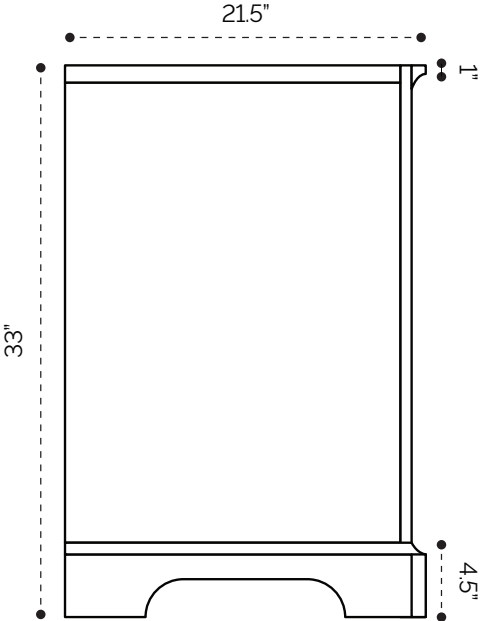

PLUMBING GUIDE

Glendale 24"

SIDE VIEW

TOP VIEW

BACK VIEW

PLUMBING GUIDE

Glendale 30"

SIDE VIEW

TOP VIEW

BACK VIEW

PLUMBING GUIDE

Glendale 36"

SIDE VIEW

TOP VIEW

BACK VIEW

PLUMBING GUIDE

Glendale 48"

SIDE VIEW

TOP VIEW

BACK VIEW

SIDE VIEW

TOP VIEW

BACK VIEW