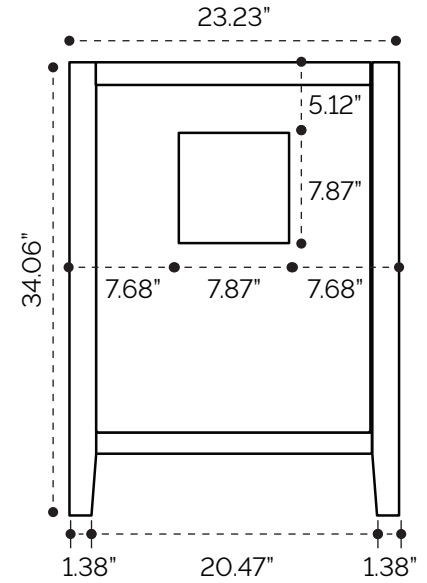

DIMENSION GUIDE

Iconic 24"

tilebar

3D VIEW

BACK VIEW

TOP VIEW

SIDE VIEW