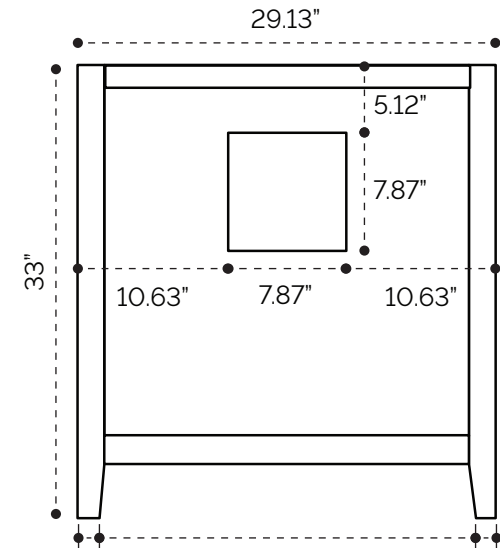

BACK VIEW

SIDE VIEW