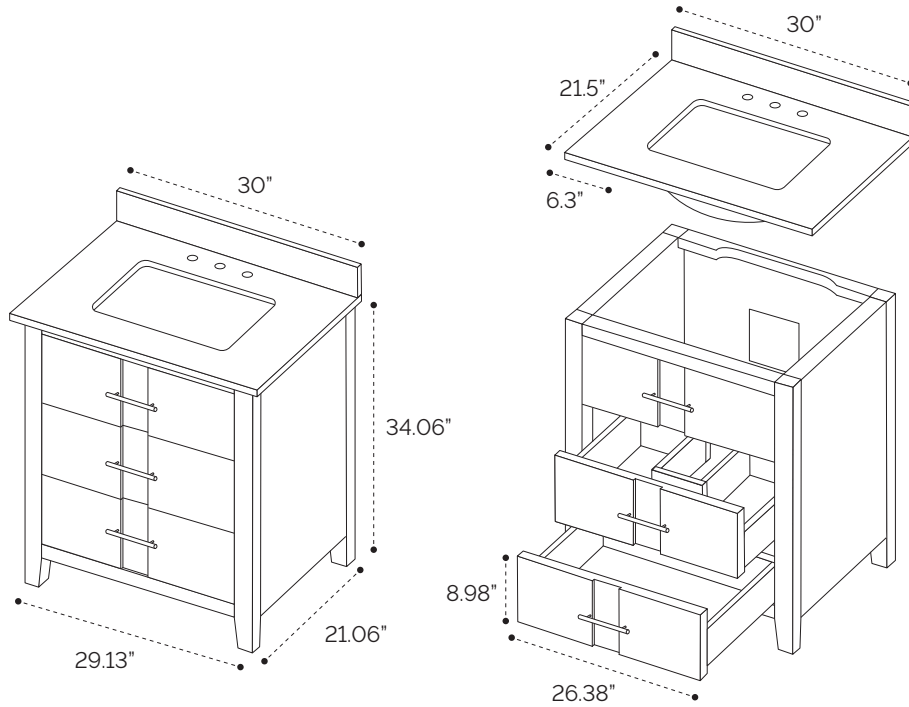

DIMENSION GUIDE

Iconic 30"

tilebar

3D VIEW

TOP VIEW