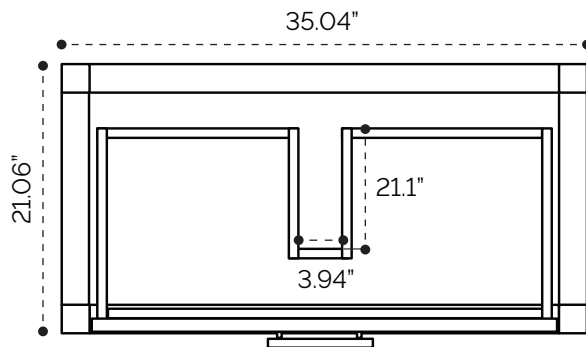

DIMENSION GUIDE

Iconic 36"

tilebar

3D VIEW

BACK VIEW

TOP VIEW

SIDE VIEW