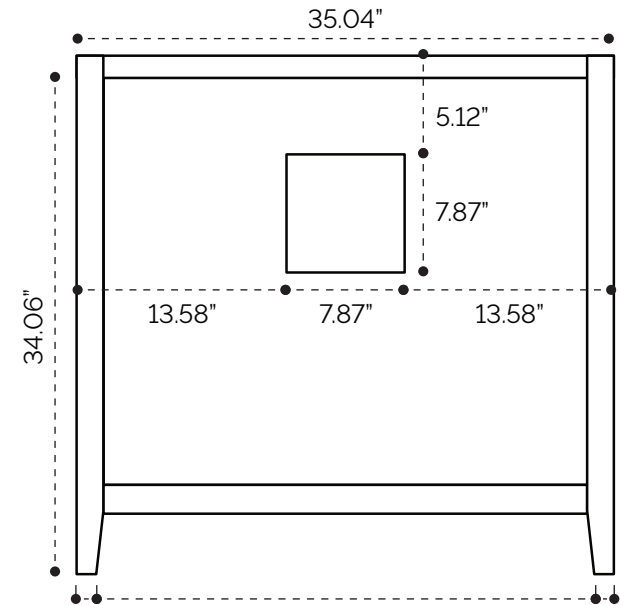

DIMENSION GUIDE

Iconic 36"

tilebar

3D VIEW

BACK VIEW

TOP VIEW

SIDE VIEW