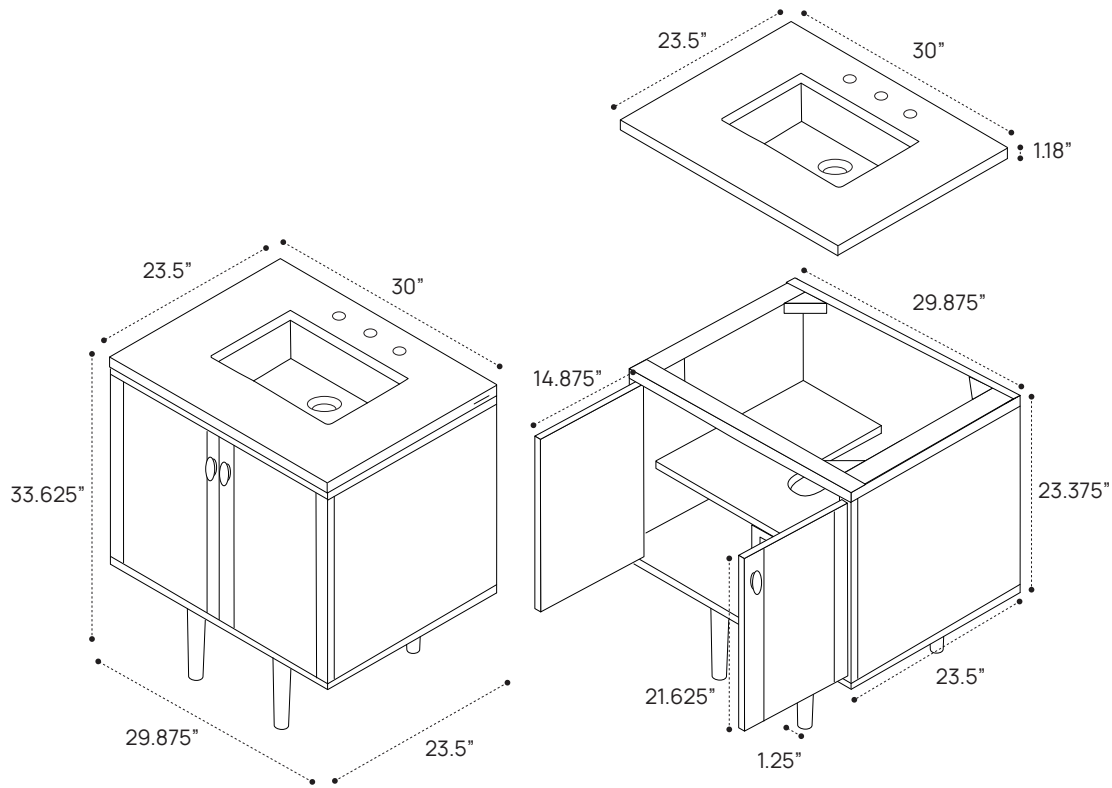

## 3D VIEW

# DIMENSION GUIDE JAMES MARTIN VANITIES AMBERLY 36"