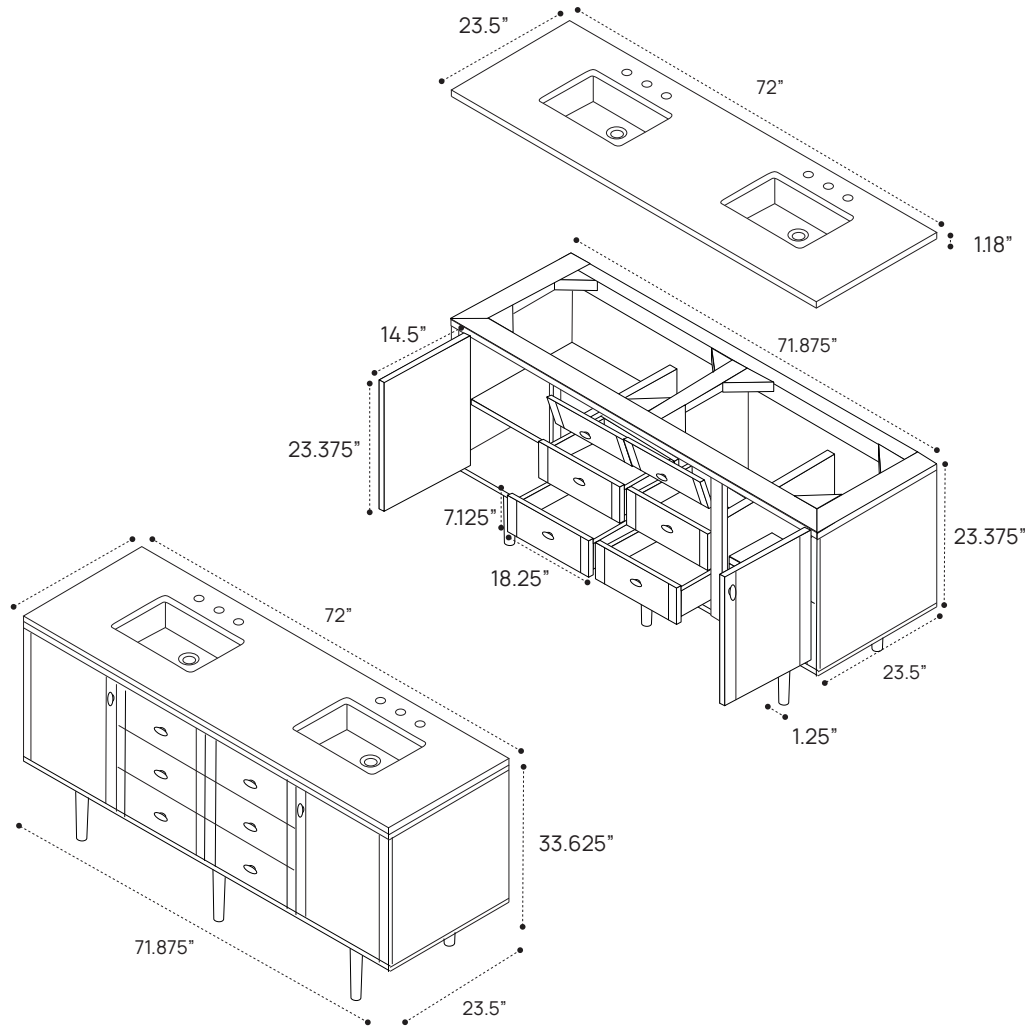

DIMENSION GUIDE JAMES MARTIN VANITIES AMBERLY 72"

3D VIEW