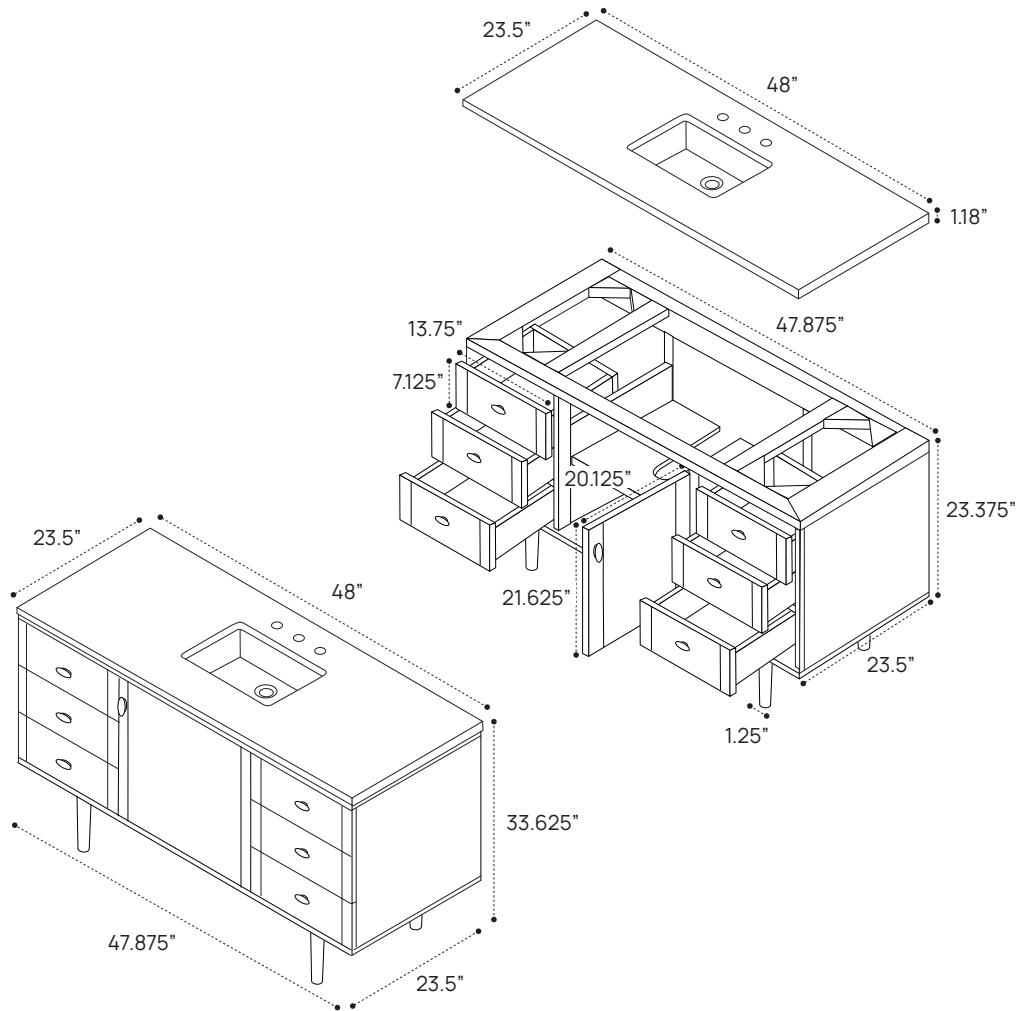

DIMENSION GUIDE JAMES MARTIN VANITIES AMBERLY 48"

3D VIEW