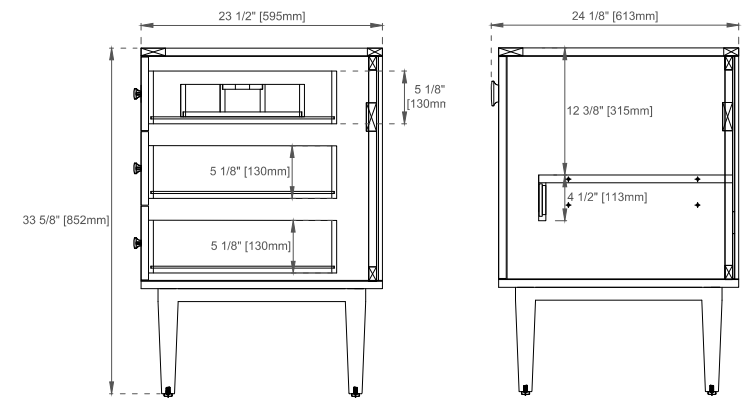

DIMENSION GUIDE JAMES MARTIN VANITIES AMBERLY 48"

3D VIEW

FRONT VIEW

SIDE VIEW