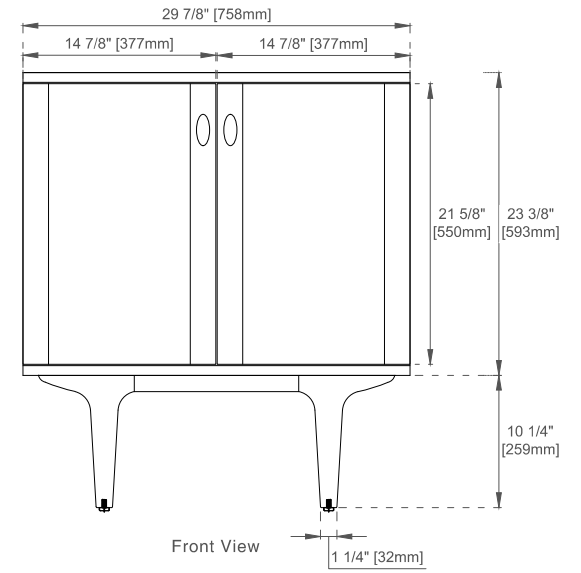

3D VIEW

FRONT VIEW

SIDE VIEW