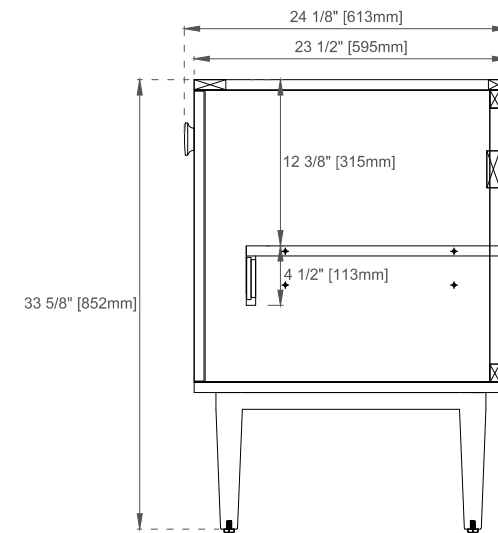

## SIDE VIEW

# DIMENSION GUIDE JAMES MARTIN VANITIES AMBERLY 36"

## 3D VIEW

# DIMENSION GUIDE JAMES MARTIN VANITIES AMBERLY 48"