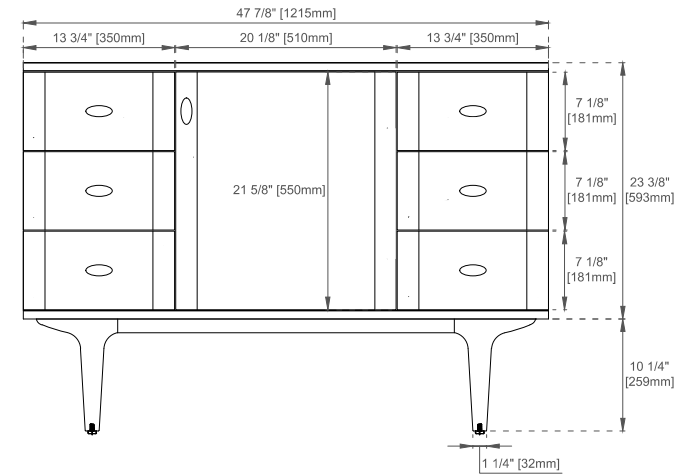

DIMENSION GUIDE JAMES MARTIN VANITIES AMBERLY 48"

3D VIEW

FRONT VIEW

SIDE VIEW