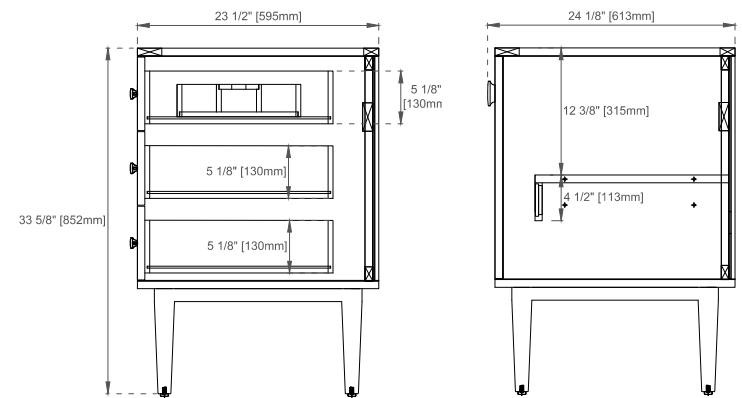

DIMENSION GUIDE JAMES MARTIN VANITIES AMBERLY 60" SINGLE

3D VIEW

FRONT VIEW

SIDE VIEW