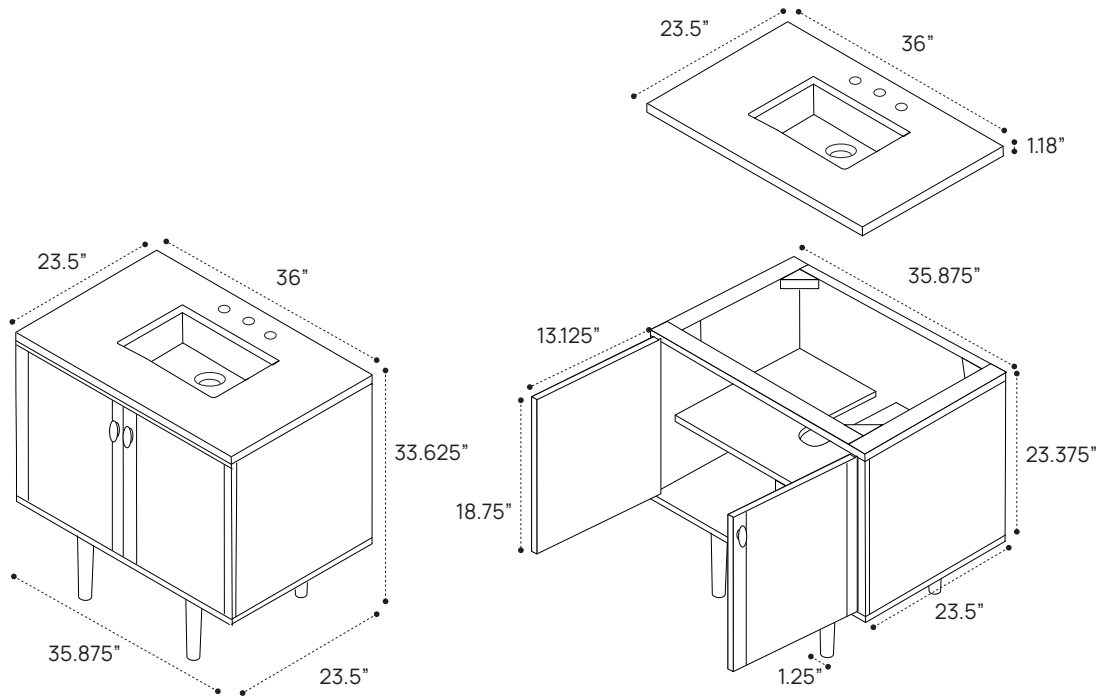

DIMENSION GUIDE JAMES MARTIN VANITIES AMBERLY 36"

3D VIEW