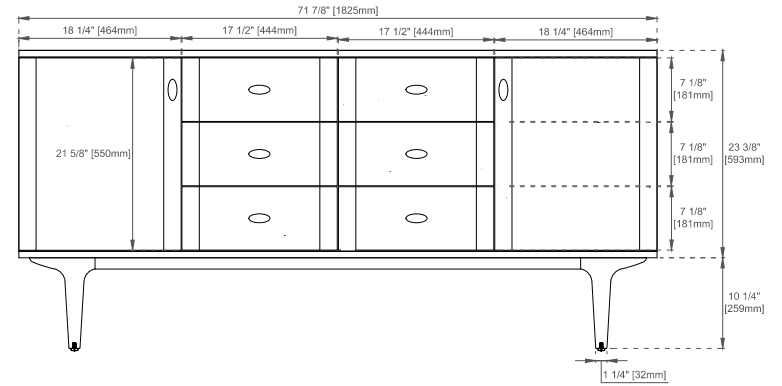

DIMENSION GUIDE JAMES MARTIN VANITIES AMBERLY 72"

3D VIEW

FRONT VIEW

SIDE VIEW