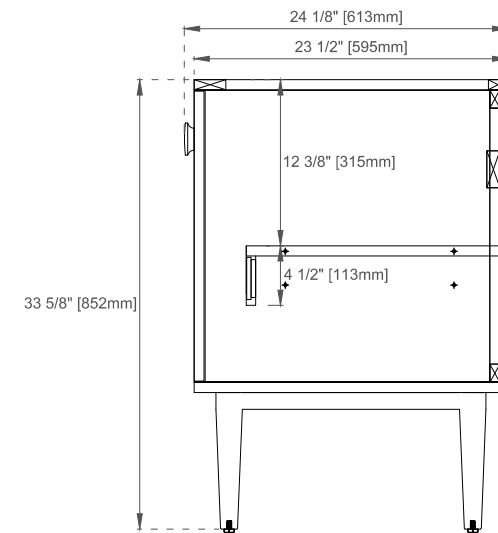

## 3D VIEW

# DIMENSION GUIDE JAMES MARTIN VANITIES AMBERLY 36"

# DIMENSION GUIDE JAMES MARTIN VANITIES AMBERLY 48"