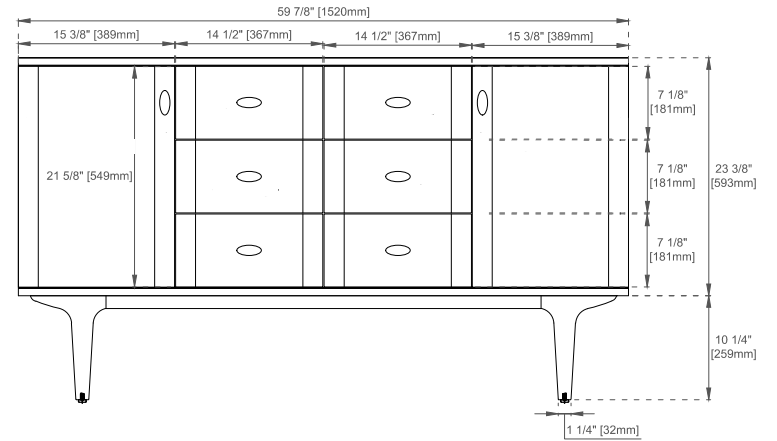

DIMENSION GUIDE JAMES MARTIN VANITIES AMBERLY 60" DOUBLE

3D VIEW

FRONT VIEW

SIDE VIEW