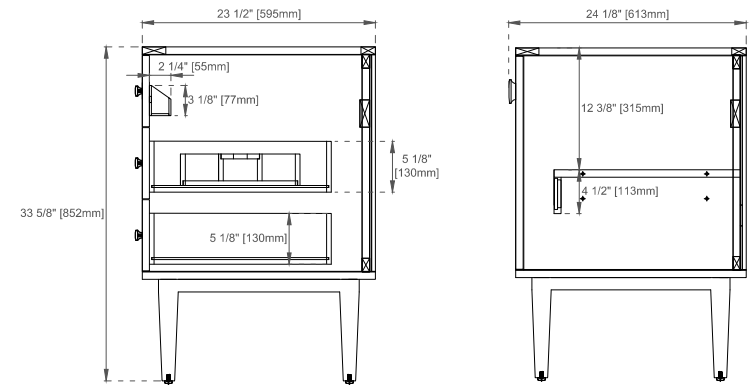

DIMENSION GUIDE JAMES MARTIN VANITIES AMBERLY 60" DOUBLE

3D VIEW

FRONT VIEW

SIDE VIEW