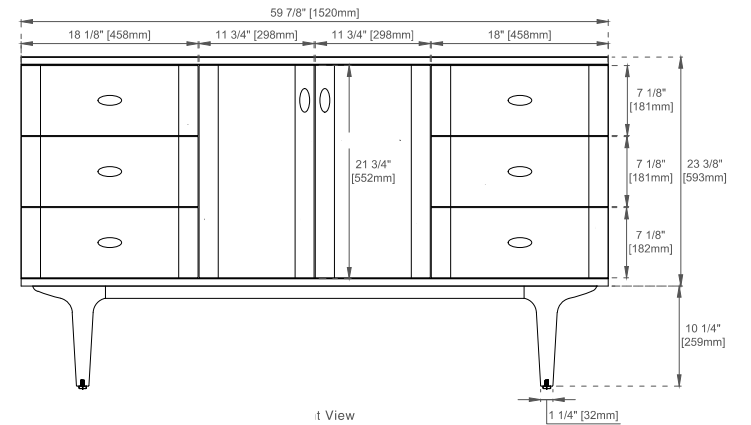

DIMENSION GUIDE JAMES MARTIN VANITIES AMBERLY 60" SINGLE

3D VIEW

FRONT VIEW

SIDE VIEW