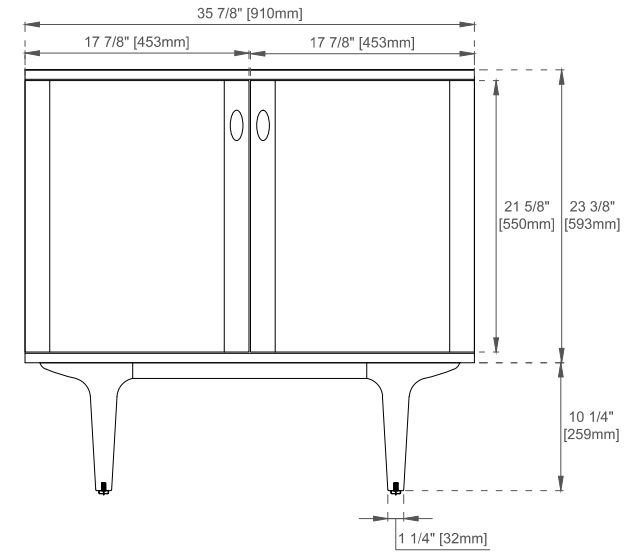

DIMENSION GUIDE JAMES MARTIN VANITIES AMBERLY 36"

3D VIEW

FRONT VIEW

SIDE VIEW