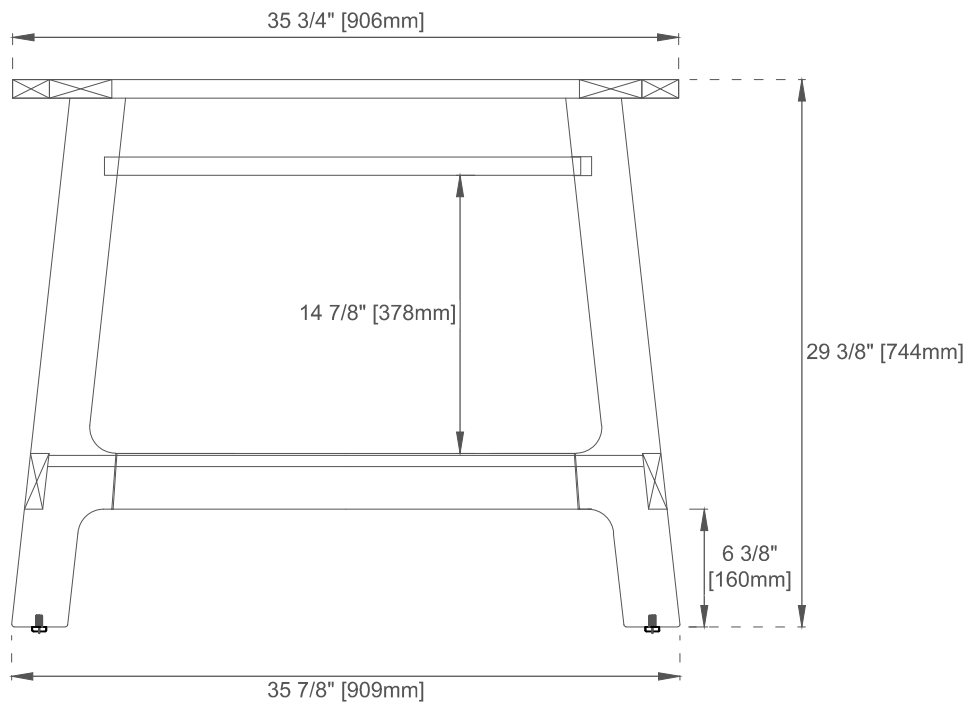

Front View

Diagrams are of cabinets only –James Martin Optional Countertops and sinks are not shown

Visit website for warranty and installation information
www.jamesmartinvanities.com