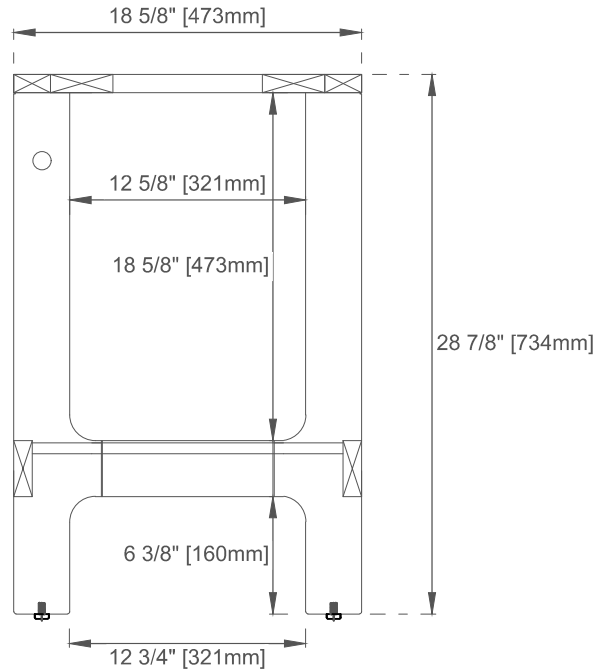

31.5" AUBURN VANITY

165-V31.5-WTB

Top View

Front View

Diagrams are of cabinets only –James Martin Optional Countertops and sinks are not shown

Visit website for warranty and installation information
www.jamesmartinvanities.com

31.5" AUBURN VANITY

165-V31.5-WTB

Side View

Back View

Diagrams are of cabinets only –James Martin Optional Countertops and sinks are not shown

Visit website for warranty and installation information
www.jamesmartinvanities.com

36" AUBURN VANITY

165-V36-WTB

Side View

Back View

Diagrams are of cabinets only –James Martin Optional Countertops and sinks are not shown

Visit website for warranty and installation information
www.jamesmartinvanities.com

35.8" M-Series Single Basin
CS-S358-BM
CS-S358-GW

JAMES MARTIN
VANITIES™

Visit website for warranty and installation information
www.jamesmartinvanities.com

Version:202301