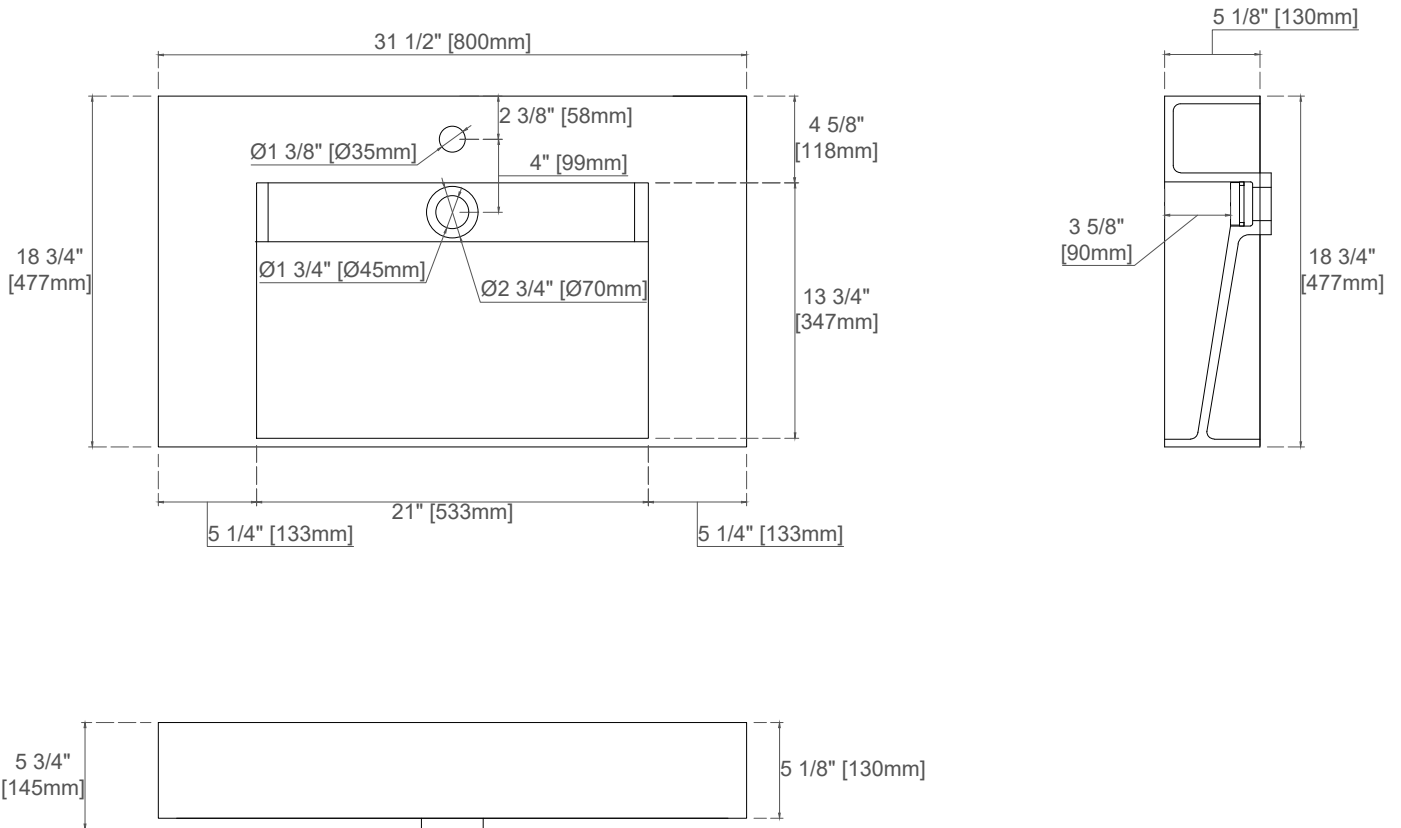

31.5" AUBURN VANITY

165-V31.5-WTB

Side View

Back View

Diagrams are of cabinets only –James Martin Optional Countertops and sinks are not shown

Visit website for warranty and installation information
www.jamesmartinvanities.com

Version:202212

31.5" M-Series Single Basin
CS-S31.5-BM
CS-S31.5-GW

JAMES MARTIN
VANITIES™

Visit website for warranty and installation information
www.jamesmartinvanities.com

Version:202301

36" AUBURN VANITY

36" AUBURN VANITY

165-V36-WTB

Side View

Back View

Diagrams are of cabinets only –James Martin Optional Countertops and sinks are not shown

Visit website for warranty and installation information
www.jamesmartinvanities.com

35.8" M-Series Single Basin
CS-S358-BM
CS-S358-GW

JAMES MARTIN
VANITIES™

Visit website for warranty and installation information
www.jamesmartinvanities.com

Version:202301