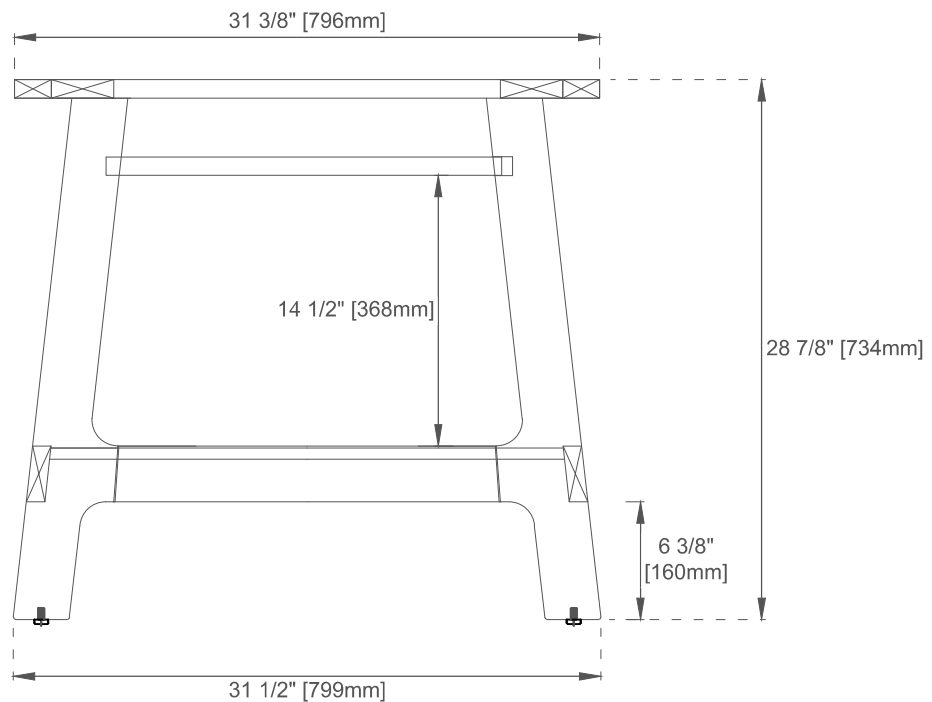

31.5" AUBURN VANITY

165-V31.5-WTB

Top View

Front View

Diagrams are of cabinets only –James Martin Optional Countertops and sinks are not shown

Visit website for warranty and installation information
www.jamesmartinvanities.com

31.5" AUBURN VANITY

165-V31.5-WTB

Side View

Back View

Diagrams are of cabinets only –James Martin Optional Countertops and sinks are not shown

Visit website for warranty and installation information
www.jamesmartinvanities.com

36" AUBURN VANITY

165-V36-WTB

Side View

Back View

Diagrams are of cabinets only –James Martin Optional Countertops and sinks are not shown

Visit website for warranty and installation information
www.jamesmartinvanities.com

35.8" M-Series Single Basin
CS-S358-BM
CS-S358-GW

JAMES MARTIN
VANITIES™

Visit website for warranty and installation information
www.jamesmartinvanities.com

Version:202301