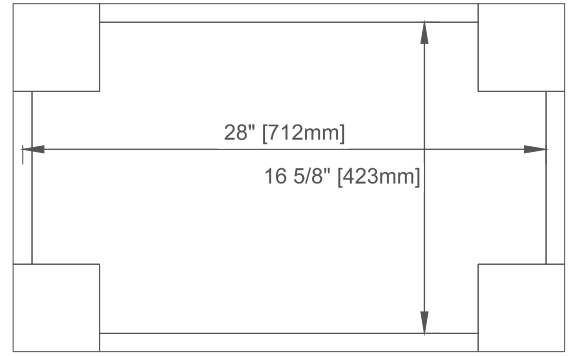

31.5" AUBURN VANITY

165-V31.5-WTB

Top View

Front View

Diagrams are of cabinets only –James Martin Optional Countertops and sinks are not shown

Visit website for warranty and installation information
www.jamesmartinvanities.com