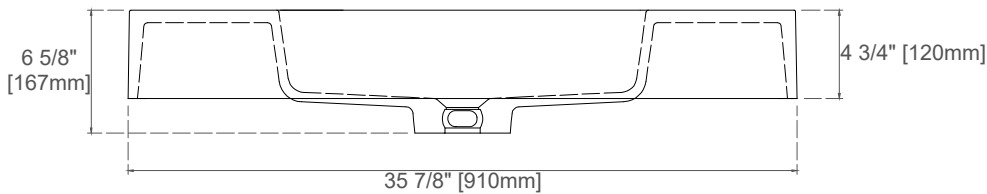

36" AUBURN VANITY

165-V36-WTB

Side View

Back View

Diagrams are of cabinets only –James Martin Optional Countertops and sinks are not shown

Visit website for warranty and installation information
www.jamesmartinvanities.com

35.8" M-Series Single Basin
CS-S358-BM
CS-S358-GW

JAMES MARTIN
VANITIES™

Visit website for warranty and installation information
www.jamesmartinvanities.com

Version:202301