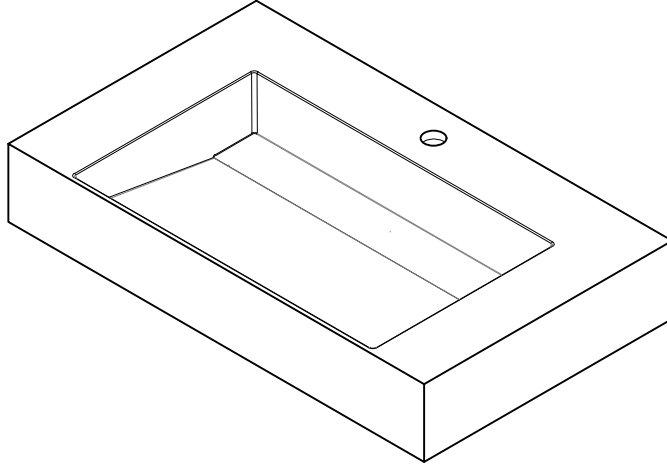

31.5" M-Series Single Basin
CS-S31.5-BM
CS-S31.5-GW

JAMES MARTIN
VANITIES™

Visit website for warranty and installation information
www.jamesmartinvanities.com

Version:202301