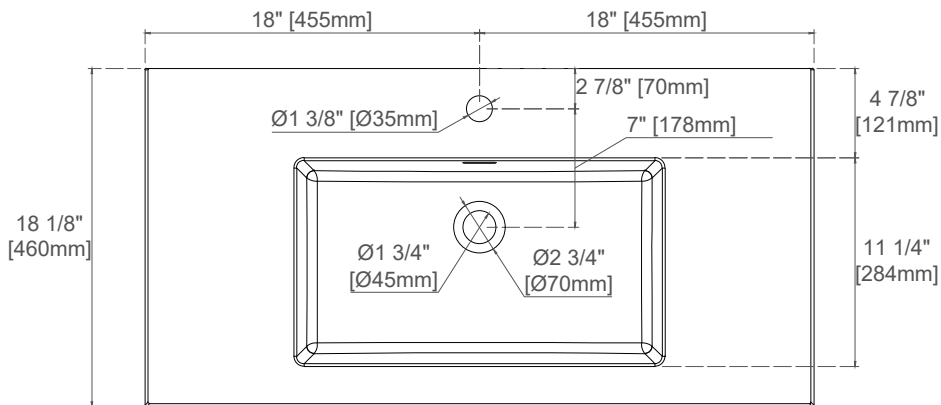

36" AUBURN VANITY

165-V36-WTB

Side View

Back View

Diagrams are of cabinets only –James Martin Optional Countertops and sinks are not shown

Visit website for warranty and installation information
www.jamesmartinvanities.com

35.8" M-Series Single Basin
CS-S358-BM
CS-S358-GW

JAMES MARTIN
VANITIES™

Visit website for warranty and installation information
www.jamesmartinvanities.com

Version:202301