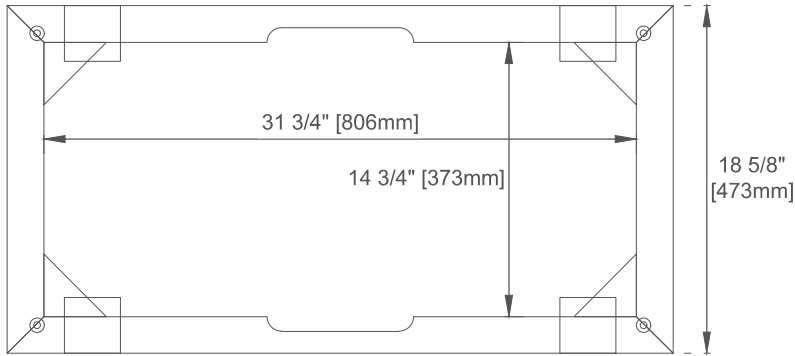

165-V36-WTB

Top View