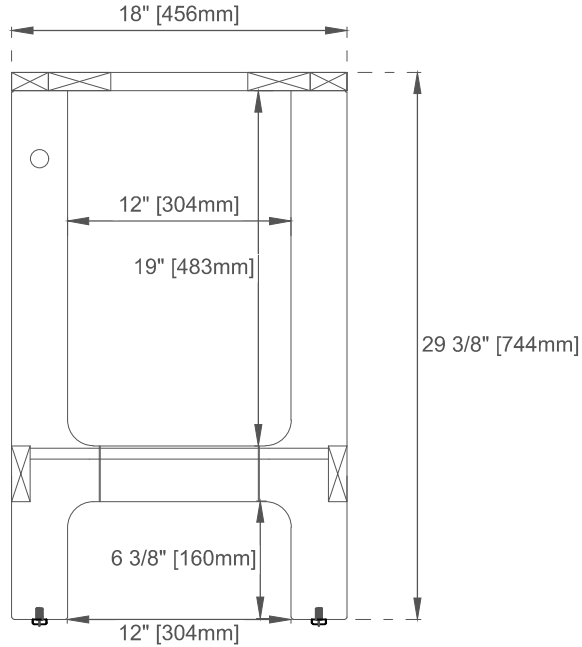

31.5" AUBURN VANITY

165-V31.5-WTB

Side View

Back View

Diagrams are of cabinets only –James Martin Optional Countertops and sinks are not shown

Visit website for warranty and installation information
www.jamesmartinvanities.com

165-V36-WTB

Top View

Front View

Diagrams are of cabinets only –James Martin Optional Countertops and sinks are not shown

Visit website for warranty and installation information
www.jamesmartinvanities.com

36" AUBURN VANITY

165-V36-WTB

Side View

Back View

Diagrams are of cabinets only –James Martin Optional Countertops and sinks are not shown

Visit website for warranty and installation information
www.jamesmartinvanities.com

35.8" M-Series Single Basin
CS-S358-BM
CS-S358-GW

JAMES MARTIN
VANITIES™

Visit website for warranty and installation information
www.jamesmartinvanities.com

Version:202301