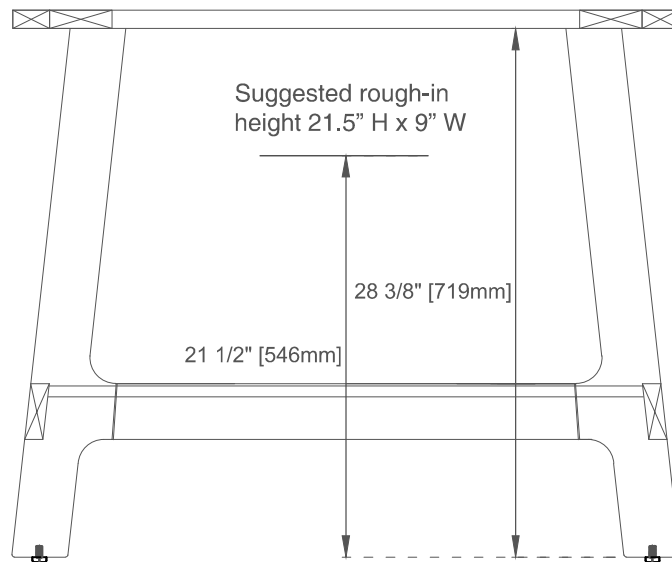

36" AUBURN VANITY

165-V36-WTB

Side View

Back View

Diagrams are of cabinets only –James Martin Optional Countertops and sinks are not shown

Visit website for warranty and installation information
www.jamesmartinvanities.com

35.8" M-Series Single Basin
CS-S358-BM
CS-S358-GW

JAMES MARTIN
VANITIES™

Visit website for warranty and installation information
www.jamesmartinvanities.com

Version:202301