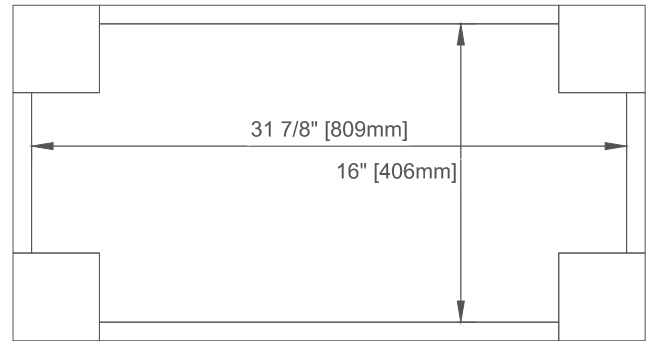

165-V36-WTB

Top View