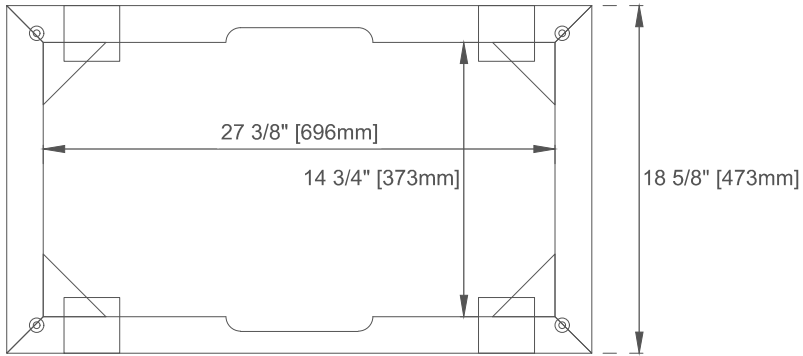

31.5" AUBURN VANITY

165-V31.5-WTB

Top View

Front View

Diagrams are of cabinets only –James Martin Optional Countertops and sinks are not shown

Visit website for warranty and installation information
www.jamesmartinvanities.com

31.5" AUBURN VANITY

165-V31.5-WTB

Side View

Back View

Diagrams are of cabinets only –James Martin Optional Countertops and sinks are not shown

Visit website for warranty and installation information
www.jamesmartinvanities.com

36" AUBURN VANITY

165-V36-WTB

Side View

Back View

Diagrams are of cabinets only –James Martin Optional Countertops and sinks are not shown

Visit website for warranty and installation information
www.jamesmartinvanities.com

35.8" M-Series Single Basin
CS-S358-BM
CS-S358-GW

JAMES MARTIN
VANITIES™

Visit website for warranty and installation information
www.jamesmartinvanities.com

Version:202301