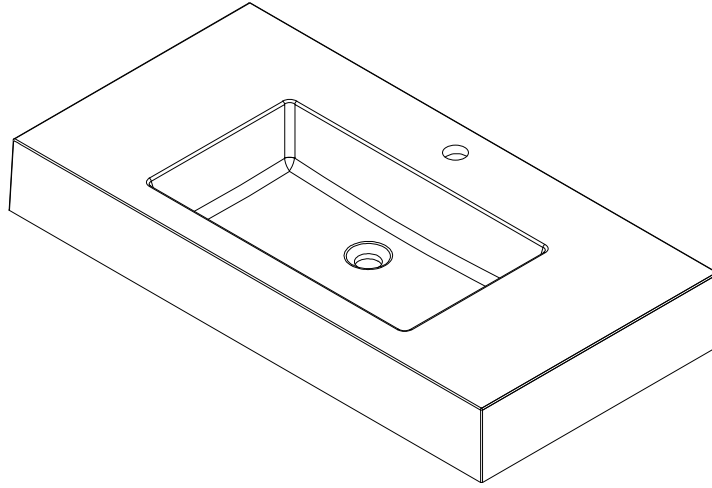

36" AUBURN VANITY

165-V36-WTB

Side View

Back View

Diagrams are of cabinets only –James Martin Optional Countertops and sinks are not shown

Visit website for warranty and installation information
www.jamesmartinvanities.com

35.8" M-Series Single Basin
CS-S358-BM
CS-S358-GW

JAMES MARTIN
VANITIES™

Visit website for warranty and installation information
www.jamesmartinvanities.com

Version:202301