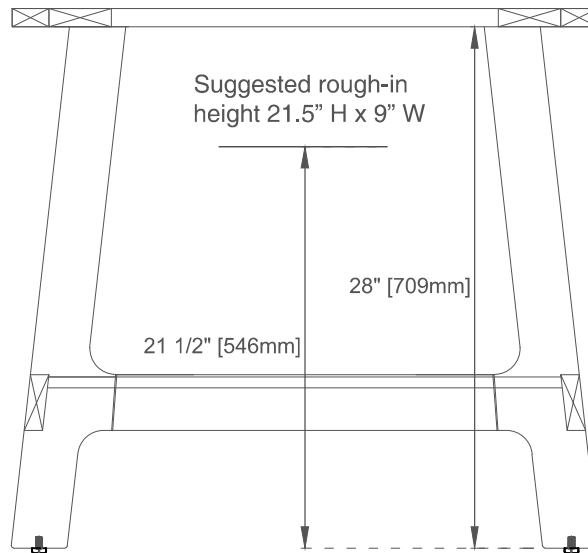

31.5" AUBURN VANITY

165-V31.5-WTB

Top View

Front View

Diagrams are of cabinets only –James Martin Optional Countertops and sinks are not shown

Visit website for warranty and installation information
www.jamesmartinvanities.com

31.5" AUBURN VANITY

165-V31.5-WTB

Side View

Back View

Diagrams are of cabinets only –James Martin Optional Countertops and sinks are not shown

Visit website for warranty and installation information
www.jamesmartinvanities.com

36" AUBURN VANITY

165-V36-WTB

Side View

Back View

Diagrams are of cabinets only –James Martin Optional Countertops and sinks are not shown

Visit website for warranty and installation information
www.jamesmartinvanities.com