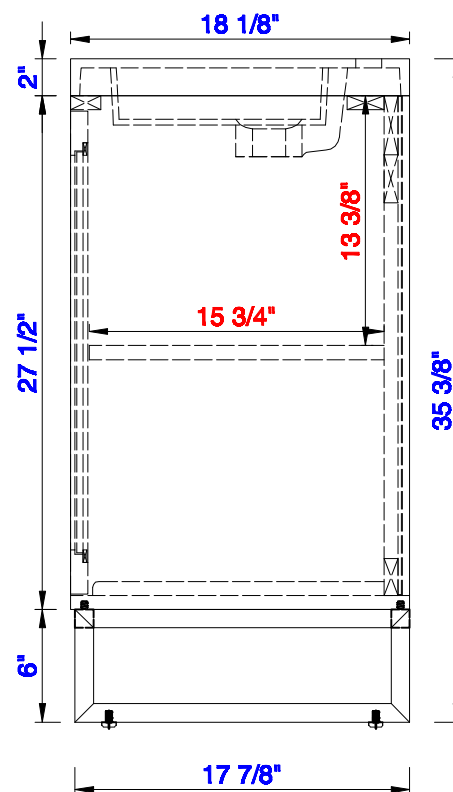

19 5/8"

Item Number:
E303-B24-BNK
E303-B24-MBK
E303-B24-RGD

E303-V24-GW
E303-V24-MG
E303-V24-WW

JAMES MARTIN

VANITIES™

Chianti 23 5/8" Cabinet
Chianti 23 1/4" Metal Base
Diagrams with Dimensions
page 01 of 03

NOTE ONE: Countertop with integrated sink is shown on this cabinet
NOTE TWO: This vanity does not have a Backsplash.

Version:202004

19 5/8"

Item Number:
E303-B24-BNK
E303-B24-MBK
E303-B24-RGD

E303-V24-GW
E303-V24-MG
E303-V24-WW

JAMES MARTIN

VANITIES™

Chianti 23 5/8" Cabinet
Chianti 23 1/4" Metal Base
Diagrams with Dimensions
page 02 of 03

NOTE ONE: Countertop with integrated sink is shown on this cabinet.

Version:202004

19 5/8"

Item Number:
E303-B24-BNK
E303-B24-MBK
E303-B24-RGD

E303-V24-GW
E303-V24-MG
E303-V24-WW

JAMES MARTIN

VANITIES™

Chianti 23 5/8" Cabinet
Chianti 23 1/4" Metal Base
Diagrams with Dimensions
page 03 of 03

NOTE ONE: Countertop with integrated sink is shown on this cabinet
NOTE TWO: This vanity does not have a Backsplash.