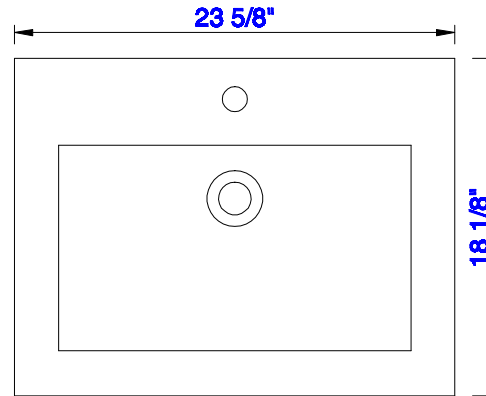

19 5/8"

Item Number:
E303-B24-BNK
E303-B24-MBK
E303-B24-RGD

E303-V24-GW
E303-V24-MG
E303-V24-WW

JAMES MARTIN

VANITIES™

Chianti 23 5/8" Cabinet
Chianti 23 1/4" Metal Base
Diagrams with Dimensions
page 01 of 03

NOTE ONE: Countertop with integrated sink is shown on this cabinet
NOTE TWO: This vanity does not have a Backsplash.

Version:202004

19 5/8"

Item Number:
E303-B24-BNK
E303-B24-MBK
E303-B24-RGD

E303-V24-GW
E303-V24-MG
E303-V24-WW

JAMES MARTIN

VANITIES™

Chianti 23 5/8" Cabinet
Chianti 23 1/4" Metal Base
Diagrams with Dimensions
page 02 of 03

NOTE ONE: Countertop with integrated sink is shown on this cabinet.

Version:202004

19 5/8"

Item Number:
E303-B24-BNK
E303-B24-MBK
E303-B24-RGD

E303-V24-GW
E303-V24-MG
E303-V24-WW

JAMES MARTIN

VANITIES™

Chianti 23 5/8" Cabinet
Chianti 23 1/4" Metal Base
Diagrams with Dimensions
page 03 of 03

NOTE ONE: Countertop with integrated sink is shown on this cabinet
NOTE TWO: This vanity does not have a Backsplash.