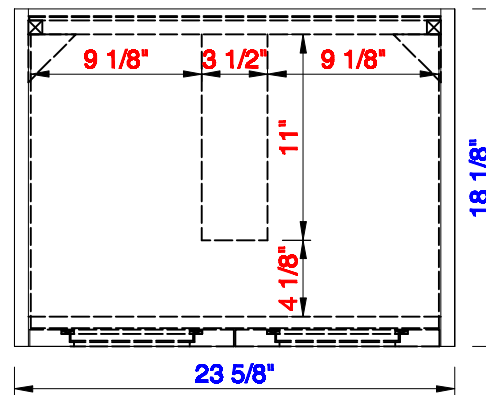

19 5/8"

Item Number:
E303-B24-BNK
E303-B24-MBK
E303-B24-RGD

E303-V24-GW
E303-V24-MG
E303-V24-WW

JAMES MARTIN

VANITIES™

Chianti 23 5/8" Cabinet
Chianti 23 1/4" Metal Base
Diagrams with Dimensions
page 01 of 03

NOTE ONE: Countertop with integrated sink is shown on this cabinet
NOTE TWO: This vanity does not have a Backsplash.

Version:202004

19 5/8"

Item Number:
E303-B24-BNK
E303-B24-MBK
E303-B24-RGD

E303-V24-GW
E303-V24-MG
E303-V24-WW

JAMES MARTIN

VANITIES™

Chianti 23 5/8" Cabinet
Chianti 23 1/4" Metal Base
Diagrams with Dimensions
page 02 of 03

NOTE ONE: Countertop with integrated sink is shown on this cabinet.

Version:202004

19 5/8"

Item Number:
E303-B24-BNK
E303-B24-MBK
E303-B24-RGD

E303-V24-GW
E303-V24-MG
E303-V24-WW

JAMES MARTIN

VANITIES™

Chianti 23 5/8" Cabinet
Chianti 23 1/4" Metal Base
Diagrams with Dimensions
page 03 of 03

NOTE ONE: Countertop with integrated sink is shown on this cabinet
NOTE TWO: This vanity does not have a Backsplash.