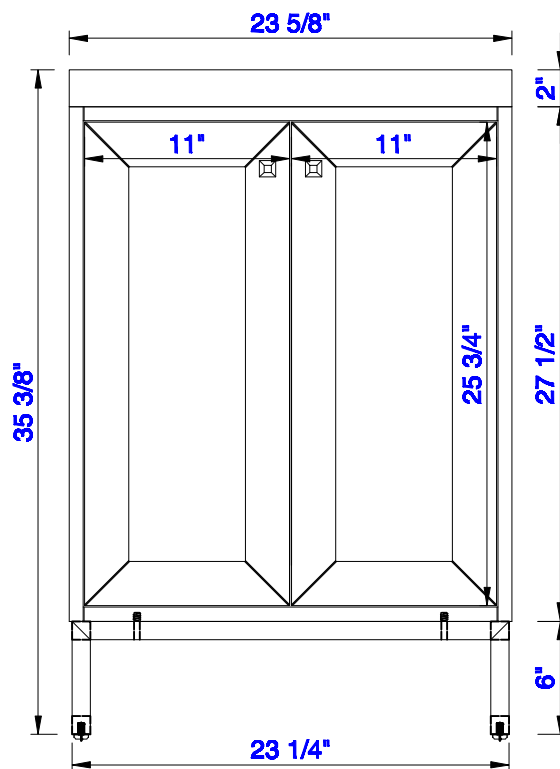

19 5/8"

Item Number:
E303-B24-BNK
E303-B24-MBK
E303-B24-RGD

E303-V24-GW
E303-V24-MG
E303-V24-WW

JAMES MARTIN

VANITIES™

Chianti 23 5/8" Cabinet
Chianti 23 1/4" Metal Base
Diagrams with Dimensions
page 01 of 03

NOTE ONE: Countertop with integrated sink is shown on this cabinet
NOTE TWO: This vanity does not have a Backsplash.

Version:202004

19 5/8"

Item Number:
E303-B24-BNK
E303-B24-MBK
E303-B24-RGD

E303-V24-GW
E303-V24-MG
E303-V24-WW

JAMES MARTIN

VANITIES™

Chianti 23 5/8" Cabinet
Chianti 23 1/4" Metal Base
Diagrams with Dimensions
page 02 of 03

NOTE ONE: Countertop with integrated sink is shown on this cabinet.

Version:202004

19 5/8"

Item Number:
E303-B24-BNK
E303-B24-MBK
E303-B24-RGD

E303-V24-GW
E303-V24-MG
E303-V24-WW

JAMES MARTIN

VANITIES™

Chianti 23 5/8" Cabinet
Chianti 23 1/4" Metal Base
Diagrams with Dimensions
page 03 of 03

NOTE ONE: Countertop with integrated sink is shown on this cabinet
NOTE TWO: This vanity does not have a Backsplash.