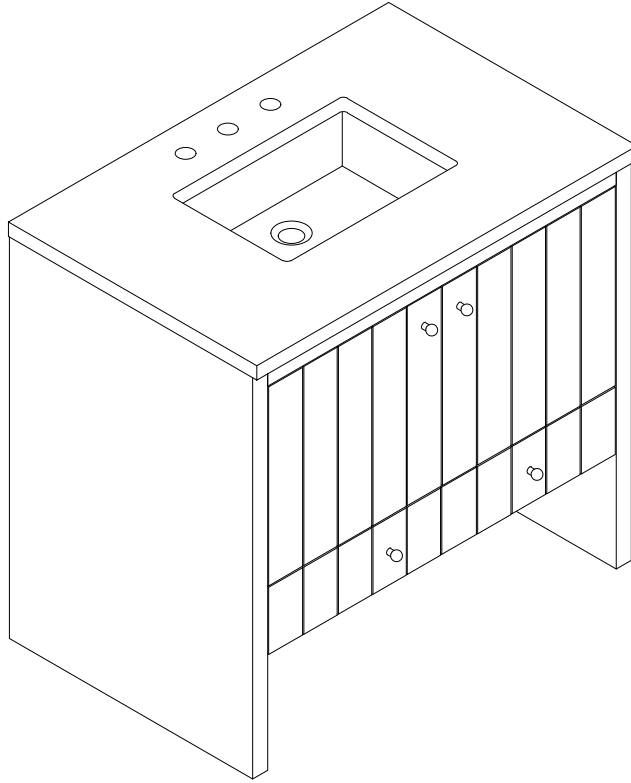

36" HUDSON VANITY

JAMES MARTIN
VANITIES™

435-V36-LNO

Features

Materials

Solids (Species): Ash

Veneers: Flat Cut White Oak

Panels: Plywood

Number of Basins: Single

Vanity Top : Sold Separately - 3cm Top with Sink

Basins Included: No

Number of Doors: Two

Number of Drawers: One

Number of Tip Outs: No

USB/Power Component:Yes (ETL5011080)

Assembly Required: No

Bamboo Storage Tray: One

Drawer Box Material and Construction: 12mm Plywood/English Dovetail Joinery

Hardware Material and Finish: Zinc Alloy in Champagne Brass Color

Fits Drain Hole Size: 1-3/4"

Full Extension, Soft Close Glides

European Soft Close Hinges

Aluminum Laminate Drawer Liners

Dimension

Width:35-7/8"

Depth:23-1/8"

Height:33"

Rough-In Height:21-1/2"

Visit website for warranty and installation information
www.jamesmartinvanities.com