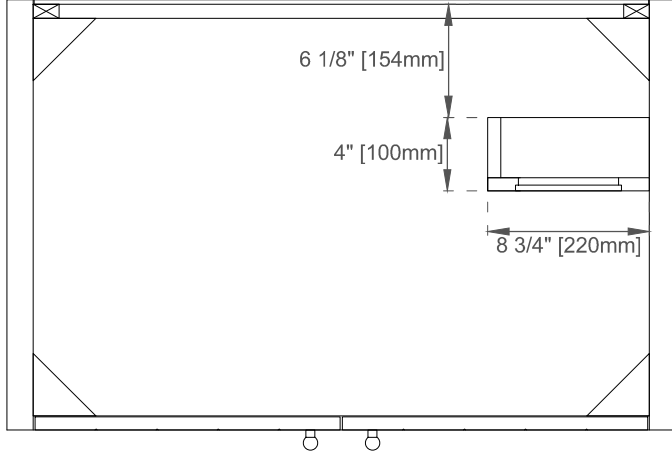

Bamboo Storage Tray: One

Drawer Box Material and Construction: 12mm Plywood/English Dovetail Joinery

Hardware Material and Finish: Zinc Alloy in Champagne Brass Color

Fits Drain Hole Size: 1-3/4"

Full Extension, Soft Close Glides

European Soft Close Hinges

Aluminum Laminate Drawer Liners

Dimension

Width:35-7/8"

Depth:23-1/8"

Height:33"

Rough-In Height:21-1/2"

Visit website for warranty and installation information
www.jamesmartinvanities.com

Version:202212

36" HUDSON VANITY

435-V36-LNO

Top View

Front View

Bamboo Drawer Organizer

Diagrams are of cabinets only –James Martin Optional Countertops and sinks are not shown

Visit website for warranty and installation information
www.jamesmartinvanities.com