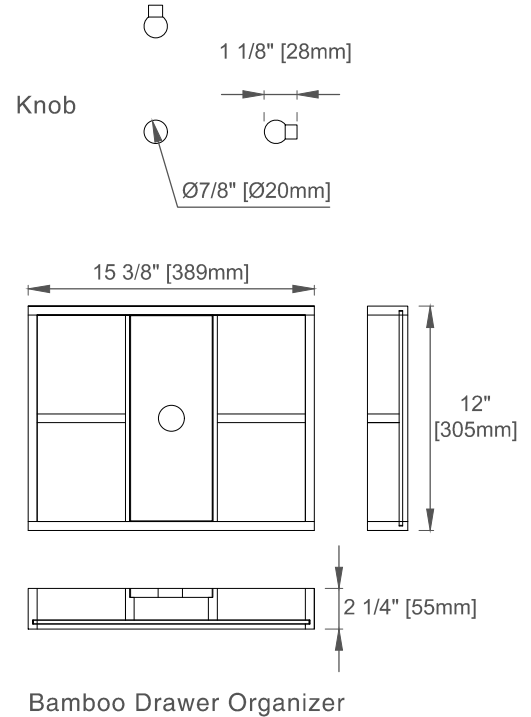

Bamboo Storage Tray: One

Drawer Box Material and Construction: 12mm Plywood/English Dovetail Joinery

Hardware Material and Finish: Zinc Alloy in Champagne Brass Color

Fits Drain Hole Size: 1-3/4"

Full Extension, Soft Close Glides

European Soft Close Hinges

Aluminum Laminate Drawer Liners

Dimension

Width:35-7/8"

Depth:23-1/8"

Height:33"

Rough-In Height:21-1/2"

Visit website for warranty and installation information
www.jamesmartinvanities.com

Version:202212

36" HUDSON VANITY

435-V36-LNO

Top View

Front View

Bamboo Drawer Organizer

Diagrams are of cabinets only –James Martin Optional Countertops and sinks are not shown

Visit website for warranty and installation information
www.jamesmartinvanities.com

36" HUDSON VANITY

435-V36-LNO

Side View

Back View

Diagrams are of cabinets only –James Martin Optional Countertops and sinks are not shown

Visit website for warranty and installation information
www.jamesmartinvanities.com