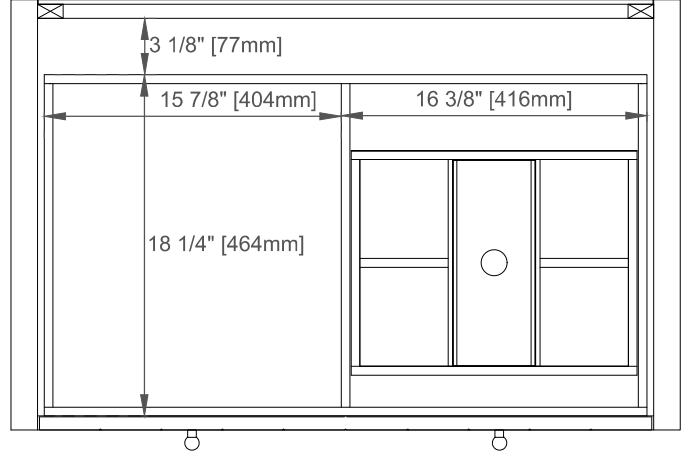

Bamboo Storage Tray: One

Drawer Box Material and Construction: 12mm Plywood/English Dovetail Joinery

Hardware Material and Finish: Zinc Alloy in Champagne Brass Color

Fits Drain Hole Size: 1-3/4"

Full Extension, Soft Close Glides

European Soft Close Hinges

Aluminum Laminate Drawer Liners

Dimension

Width:35-7/8"

Depth:23-1/8"

Height:33"

Rough-In Height:21-1/2"

Visit website for warranty and installation information
www.jamesmartinvanities.com

Version:202212

36" HUDSON VANITY

435-V36-LNO

Top View

Front View

Bamboo Drawer Organizer

Diagrams are of cabinets only –James Martin Optional Countertops and sinks are not shown

Visit website for warranty and installation information
www.jamesmartinvanities.com