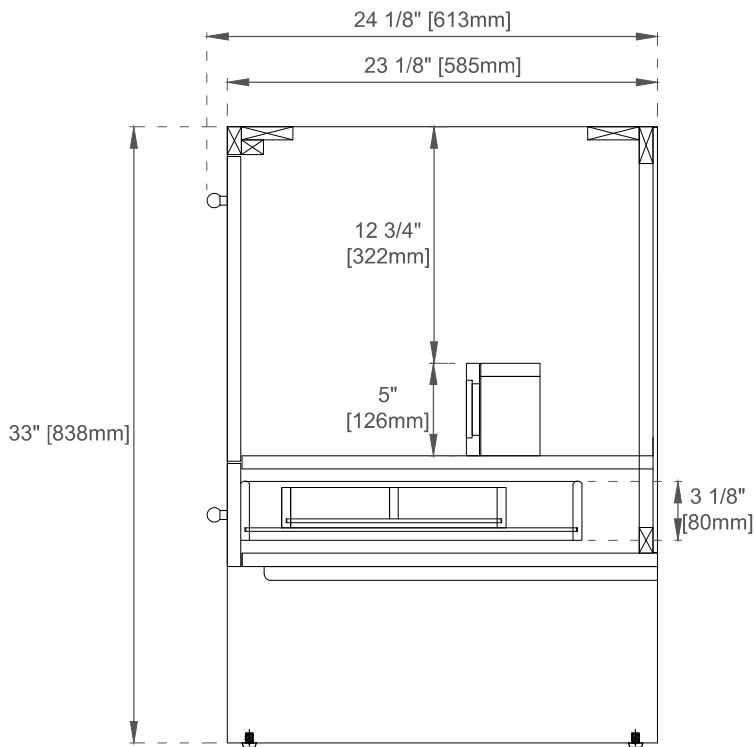

Bamboo Storage Tray: One

Drawer Box Material and Construction: 12mm Plywood/English Dovetail Joinery

Hardware Material and Finish: Zinc Alloy in Champagne Brass Color

Fits Drain Hole Size: 1-3/4"

Full Extension, Soft Close Glides

European Soft Close Hinges

Aluminum Laminate Drawer Liners

Dimension

Width:35-7/8"

Depth:23-1/8"

Height:33"

Rough-In Height:21-1/2"

Visit website for warranty and installation information
www.jamesmartinvanities.com

Version:202212

36" HUDSON VANITY

435-V36-LNO

Top View

Front View

Bamboo Drawer Organizer

Diagrams are of cabinets only –James Martin Optional Countertops and sinks are not shown

Visit website for warranty and installation information
www.jamesmartinvanities.com

36" HUDSON VANITY

435-V36-LNO

Side View

Back View

Diagrams are of cabinets only –James Martin Optional Countertops and sinks are not shown

Visit website for warranty and installation information
www.jamesmartinvanities.com