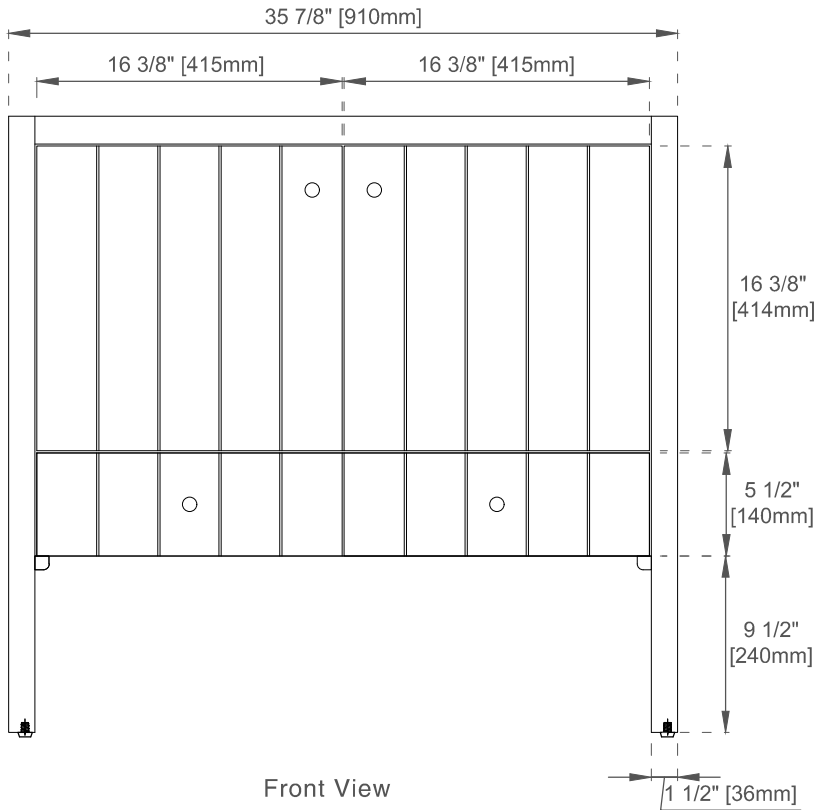

Bamboo Storage Tray: One

Drawer Box Material and Construction: 12mm Plywood/English Dovetail Joinery

Hardware Material and Finish: Zinc Alloy in Champagne Brass Color

Fits Drain Hole Size: 1-3/4"

Full Extension, Soft Close Glides

European Soft Close Hinges

Aluminum Laminate Drawer Liners

Dimension

Width:35-7/8"

Depth:23-1/8"

Height:33"

Rough-In Height:21-1/2"

Visit website for warranty and installation information
www.jamesmartinvanities.com

Version:202212

36" HUDSON VANITY

435-V36-LNO

Top View

Front View

Bamboo Drawer Organizer

Diagrams are of cabinets only –James Martin Optional Countertops and sinks are not shown

Visit website for warranty and installation information
www.jamesmartinvanities.com

36" HUDSON VANITY

435-V36-LNO

Side View

Back View

Diagrams are of cabinets only –James Martin Optional Countertops and sinks are not shown

Visit website for warranty and installation information
www.jamesmartinvanities.com