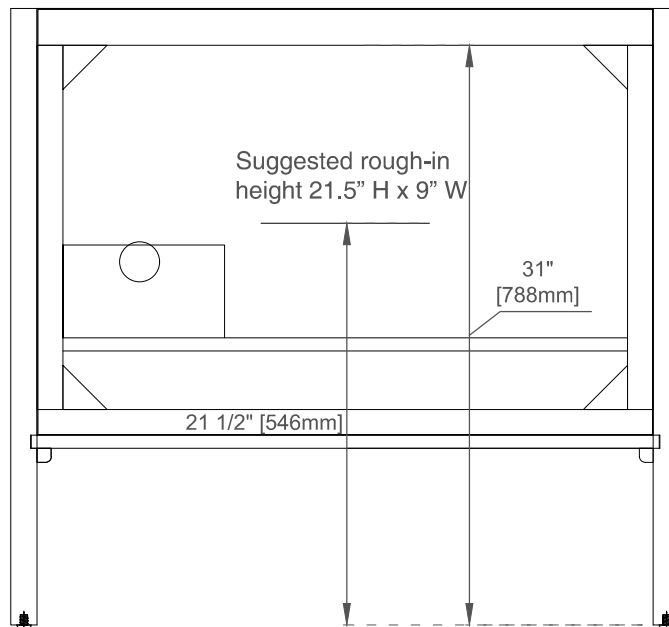

Bamboo Storage Tray: One

Drawer Box Material and Construction: 12mm Plywood/English Dovetail Joinery

Hardware Material and Finish: Zinc Alloy in Champagne Brass Color

Fits Drain Hole Size: 1-3/4"

Full Extension, Soft Close Glides

European Soft Close Hinges

Aluminum Laminate Drawer Liners

Dimension

Width:35-7/8"

Depth:23-1/8"

Height:33"

Rough-In Height:21-1/2"

Visit website for warranty and installation information
www.jamesmartinvanities.com

Version:202212

36" HUDSON VANITY

435-V36-LNO

Top View

Front View

Bamboo Drawer Organizer

Diagrams are of cabinets only –James Martin Optional Countertops and sinks are not shown

Visit website for warranty and installation information
www.jamesmartinvanities.com

36" HUDSON VANITY

435-V36-LNO

Side View

Back View

Diagrams are of cabinets only –James Martin Optional Countertops and sinks are not shown

Visit website for warranty and installation information
www.jamesmartinvanities.com