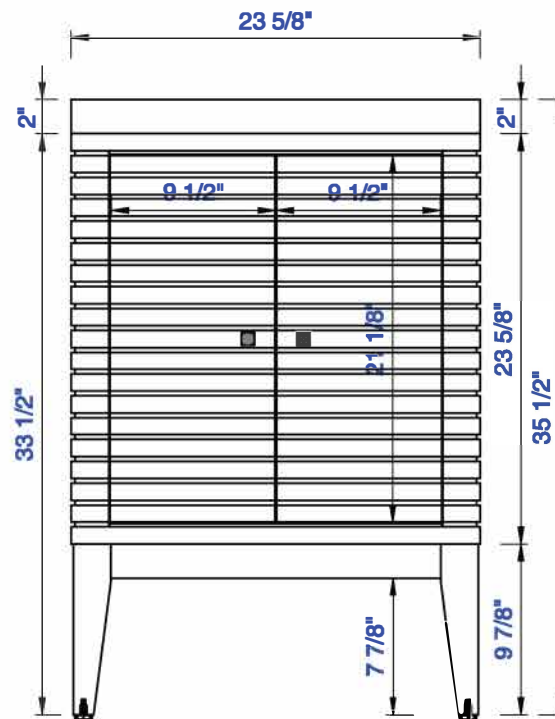

23 5/8"

JAMES MARTIN

VANITIES™

Linden 23 5/8" Cabinet
Diagrams with Dimensions
page 01 of 03

NOTE ONE: Countertop with integrated sink is shown on this cabinet
NOTE TWO: This vanity does not have a Backsplash.

Version:202004

23 5/8"

JAMES MARTIN

VANITIES™

Linden 23 5/8" Cabinet
Diagrams with Dimensions
page 02 of 03

NOTE ONE: Countertop with integrated sink is shown on this cabinet.

Version:202004

JAMES MARTIN

VANITIES™

NOTE ONE: Countertop with integrated sink is shown on this cabinet
NOTE TWO: This vanity does not have a Backsplash.

JAMES MARTIN

VANITIES™

NOTE ONE: Countertop with integrated sink is shown on this cabinet
NOTE TWO: This vanity does not have a Backsplash.

JAMES MARTIN

VANITIES™

NOTE ONE: Countertop with integrated sink is shown on this cabinet.

NOTE ONE: Countertop with integrated sink is shown on this cabinet
NOTE TWO: This vanity does not have a Backsplash.