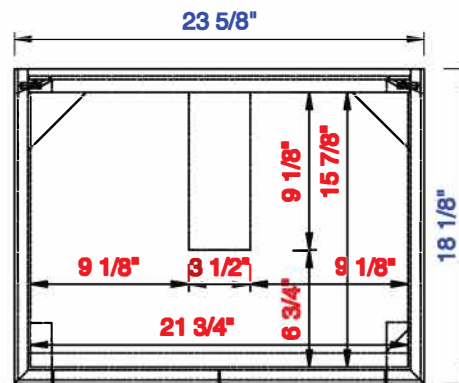

23 5/8"

JAMES MARTIN

VANITIES™

Linden 23 5/8" Cabinet
Diagrams with Dimensions
page 01 of 03

NOTE ONE: Countertop with integrated sink is shown on this cabinet
NOTE TWO: This vanity does not have a Backsplash.

Version:202004

23 5/8"

JAMES MARTIN

VANITIES™

Linden 23 5/8" Cabinet
Diagrams with Dimensions
page 02 of 03

NOTE ONE: Countertop with integrated sink is shown on this cabinet.

Version:202004

JAMES MARTIN