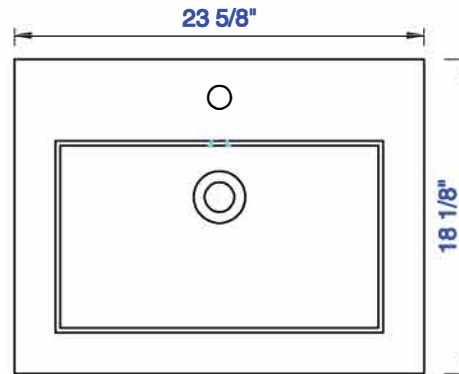

23 5/8"

JAMES MARTIN

VANITIES™

Linden 23 5/8" Cabinet
Diagrams with Dimensions
page 01 of 03

NOTE ONE: Countertop with integrated sink is shown on this cabinet
NOTE TWO: This vanity does not have a Backsplash.

Version:202004

23 5/8"

JAMES MARTIN

VANITIES™

Linden 23 5/8" Cabinet
Diagrams with Dimensions
page 02 of 03

NOTE ONE: Countertop with integrated sink is shown on this cabinet.

Version:202004

JAMES MARTIN

VANITIES™

NOTE ONE: Countertop with integrated sink is shown on this cabinet
NOTE TWO: This vanity does not have a Backsplash.

JAMES MARTIN

VANITIES™

NOTE ONE: Countertop with integrated sink is shown on this cabinet
NOTE TWO: This vanity does not have a Backsplash.