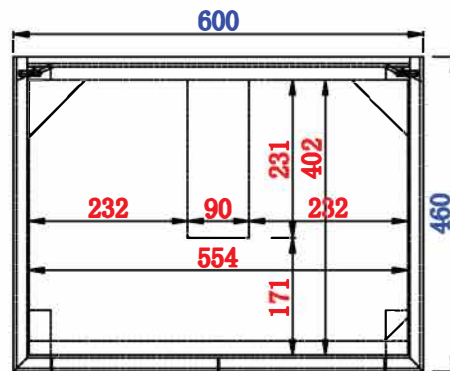

JAMES MARTIN

VANITIES™

NOTE ONE: Countertop with integrated sink is shown on this cabinet.