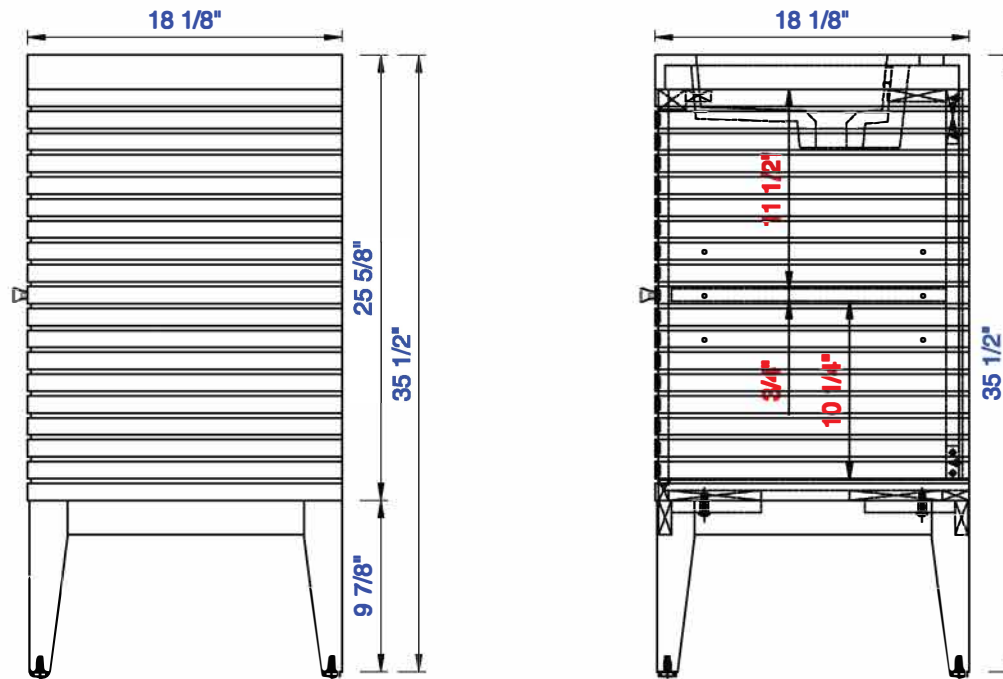

23 5/8"

JAMES MARTIN

VANITIES™

Linden 23 5/8" Cabinet
Diagrams with Dimensions
page 01 of 03

NOTE ONE: Countertop with integrated sink is shown on this cabinet
NOTE TWO: This vanity does not have a Backsplash.

Version:202004

23 5/8"

JAMES MARTIN

VANITIES™

Linden 23 5/8" Cabinet
Diagrams with Dimensions
page 02 of 03

NOTE ONE: Countertop with integrated sink is shown on this cabinet.

Version:202004

JAMES MARTIN

VANITIES™

NOTE ONE: Countertop with integrated sink is shown on this cabinet
NOTE TWO: This vanity does not have a Backsplash.

JAMES MARTIN

VANITIES™

NOTE ONE: Countertop with integrated sink is shown on this cabinet
NOTE TWO: This vanity does not have a Backsplash.

JAMES MARTIN

VANITIES™

NOTE ONE: Countertop with integrated sink is shown on this cabinet.

NOTE ONE: Countertop with integrated sink is shown on this cabinet
NOTE TWO: This vanity does not have a Backsplash.