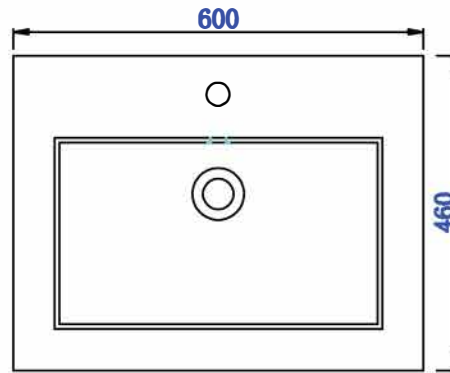

23 5/8"

JAMES MARTIN

VANITIES™

Linden 23 5/8" Cabinet
Diagrams with Dimensions
page 01 of 03

NOTE ONE: Countertop with integrated sink is shown on this cabinet
NOTE TWO: This vanity does not have a Backsplash.

Version:202004

23 5/8"

JAMES MARTIN

VANITIES™

Linden 23 5/8" Cabinet
Diagrams with Dimensions
page 02 of 03

NOTE ONE: Countertop with integrated sink is shown on this cabinet.

Version:202004

JAMES MARTIN

VANITIES™

NOTE ONE: Countertop with integrated sink is shown on this cabinet
NOTE TWO: This vanity does not have a Backsplash.

JAMES MARTIN

VANITIES™

NOTE ONE: Countertop with integrated sink is shown on this cabinet
NOTE TWO: This vanity does not have a Backsplash.

JAMES MARTIN

VANITIES™

NOTE ONE: Countertop with integrated sink is shown on this cabinet.

NOTE ONE: Countertop with integrated sink is shown on this cabinet
NOTE TWO: This vanity does not have a Backsplash.