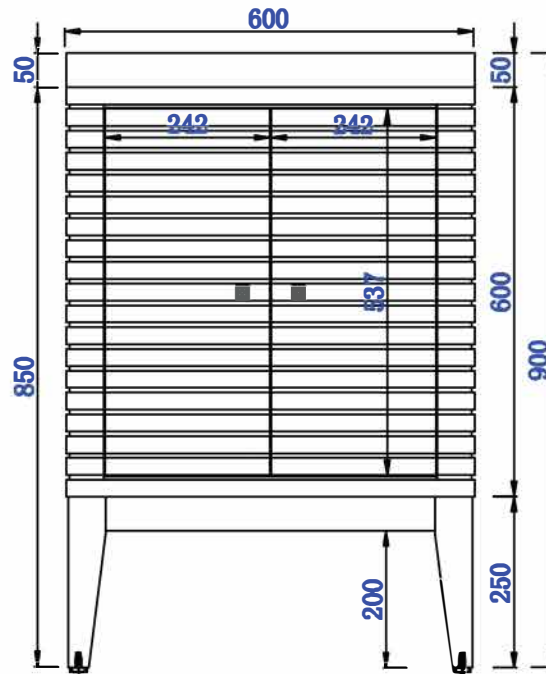

23 5/8"

JAMES MARTIN

VANITIES™

Linden 23 5/8" Cabinet
Diagrams with Dimensions
page 01 of 03

NOTE ONE: Countertop with integrated sink is shown on this cabinet
NOTE TWO: This vanity does not have a Backsplash.

Version:202004

23 5/8"

JAMES MARTIN

VANITIES™

Linden 23 5/8" Cabinet
Diagrams with Dimensions
page 02 of 03

NOTE ONE: Countertop with integrated sink is shown on this cabinet.

Version:202004

JAMES MARTIN

VANITIES™

NOTE ONE: Countertop with integrated sink is shown on this cabinet
NOTE TWO: This vanity does not have a Backsplash.

JAMES MARTIN

VANITIES™

NOTE ONE: Countertop with integrated sink is shown on this cabinet
NOTE TWO: This vanity does not have a Backsplash.

JAMES MARTIN

VANITIES™

NOTE ONE: Countertop with integrated sink is shown on this cabinet.

NOTE ONE: Countertop with integrated sink is shown on this cabinet
NOTE TWO: This vanity does not have a Backsplash.