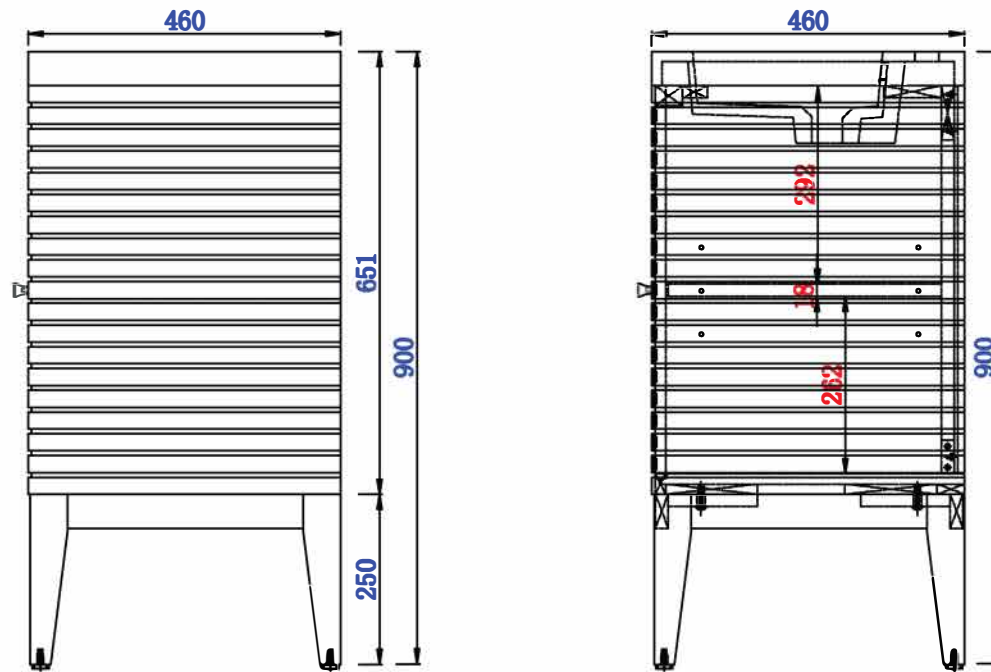

23 5/8"

JAMES MARTIN

VANITIES™

Linden 23 5/8" Cabinet
Diagrams with Dimensions
page 01 of 03

NOTE ONE: Countertop with integrated sink is shown on this cabinet
NOTE TWO: This vanity does not have a Backsplash.

Version:202004

23 5/8"

JAMES MARTIN

VANITIES™

Linden 23 5/8" Cabinet
Diagrams with Dimensions
page 02 of 03

NOTE ONE: Countertop with integrated sink is shown on this cabinet.

Version:202004

JAMES MARTIN

VANITIES™

NOTE ONE: Countertop with integrated sink is shown on this cabinet
NOTE TWO: This vanity does not have a Backsplash.

JAMES MARTIN

VANITIES™

NOTE ONE: Countertop with integrated sink is shown on this cabinet
NOTE TWO: This vanity does not have a Backsplash.

JAMES MARTIN

VANITIES™

NOTE ONE: Countertop with integrated sink is shown on this cabinet.

NOTE ONE: Countertop with integrated sink is shown on this cabinet
NOTE TWO: This vanity does not have a Backsplash.