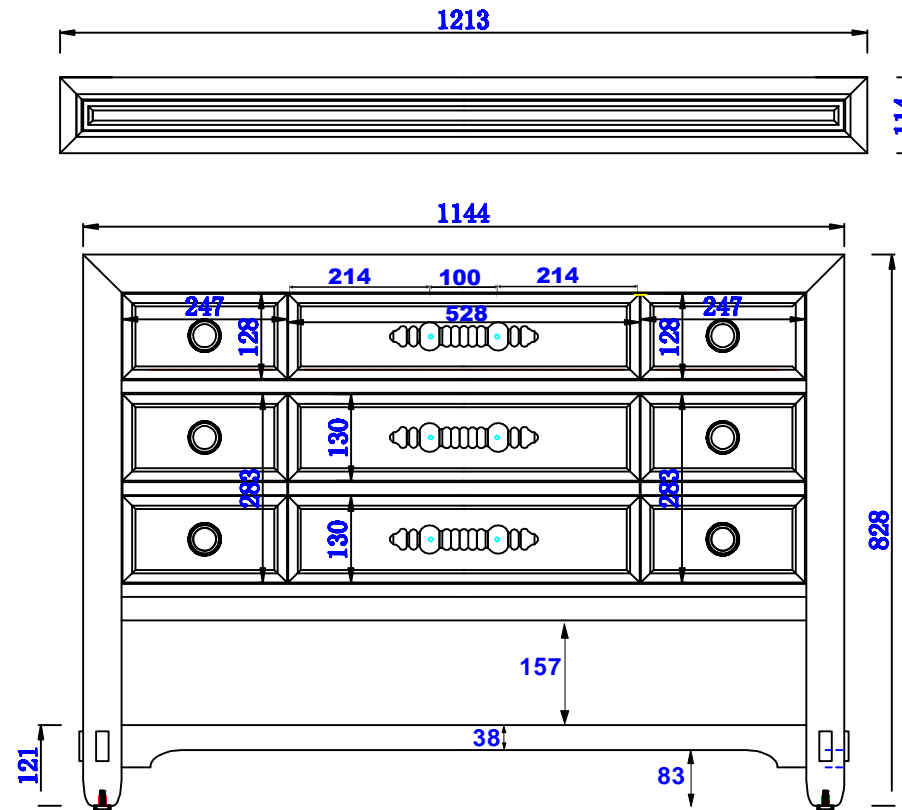

Please consult our website for Countertop Diagrams: [www.jamesmartinvanities.com](http://www.jamesmartinvanities.com)

Version: 202005

1220mm

Item Number:  
500-V48-HON

JAMES MARTIN

VANITIES™

Malibu 1220mm Cabinet

Diagrams with Dimensions  
page 01 of 03

NOTE ONE: Countertops are not shown in these diagrams. (Cabinet Only)

NOTE TWO: Wood Backsplash (Shown) is designed for the molding detail to align with sinks in James Martin's Optional Countertops. Customers' own countertops and sinks may align differently.

Diagrams with Dimensions  
page 02 of 03

NOTE ONE: Countertops are not shown in these diagrams. (Cabinet Only)

Version: 202005

1220mm

Item Number:  
500-V48-HON

JAMES MARTIN

VANITIES™

Malibu 1220mm Cabinet