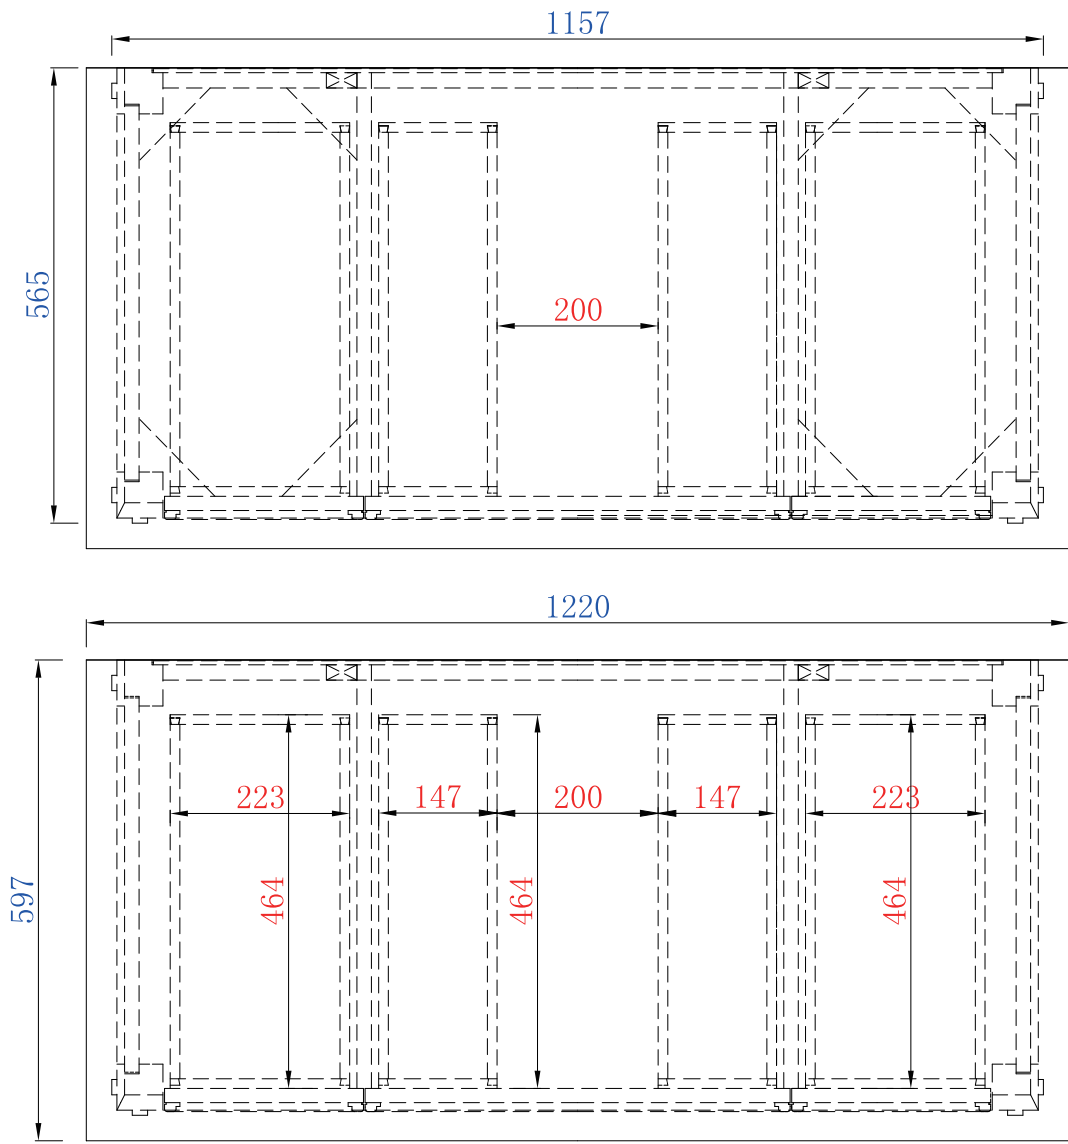

Diagrams with Dimensions  
page 01 of 03

NOTE ONE: Countertops are not shown in these diagrams. (Cabinet Only)

NOTE TWO: Wood Backsplash (Shown) is designed for the molding detail to align with sinks in James Martin's Optional Countertops. Customers' own countertops and sinks may align differently.

Please consult our website for Countertop Diagrams: [www.jamesmartinvanities.com](http://www.jamesmartinvanities.com)

Version: 202005

1220mm

Item Number:  
500-V48-HON

JAMES MARTIN

VANITIES™

Malibu 1220mm Cabinet

Diagrams with Dimensions  
page 02 of 03

NOTE ONE: Countertops are not shown in these diagrams. (Cabinet Only)

Version: 202005

1220mm

Item Number:  
500-V48-HON

JAMES MARTIN

VANITIES™

Malibu 1220mm Cabinet

Diagrams with Dimensions  
page 03 of 03

NOTE ONE: Countertops are not shown in these diagrams. (Cabinet Only)

NOTE TWO: Wood Backsplash (Shown) is designed for the molding detail to align with sinks in James Martin's Optional Countertops. Customers' own countertops and sinks may align differently.