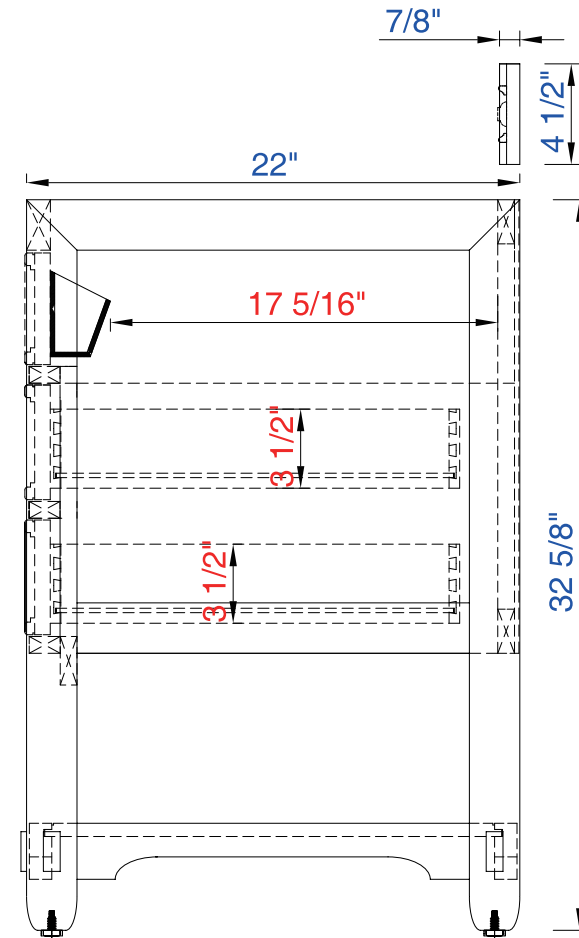

48"

Item Number:

500-V48-HON

JAMES MARTIN

VANITIES™

Malibu 48" Cabinet

Diagrams with Dimensions  
page 01 of 03

NOTE ONE: Countertops are not shown in these diagrams. (Cabinet Only)

Version: 202005

48"

Item Number:

500-V48-HON

JAMES MARTIN

VANITIES™

Malibu 48" Cabinet

Diagrams with Dimensions  
page 02 of 03

NOTE ONE: Countertops are not shown in these diagrams. (Cabinet Only)

Version: 202005

48"

Item Number:

500-V48-HON

JAMES MARTIN

VANITIES™

Malibu 48" Cabinet

Diagrams with Dimensions  
page 03 of 03

NOTE ONE: Countertops are not shown in these diagrams. (Cabinet Only)

NOTE TWO: Wood Backsplash (Shown) is designed for the molding detail to align with sinks in James Martin's Optional Countertops. Customers' own countertops and sinks may align differently.