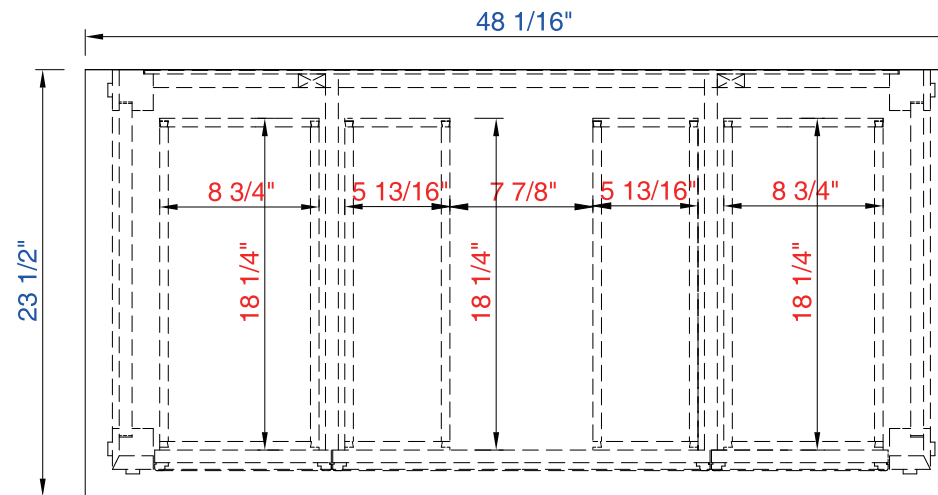

48"

Item Number:

500-V48-HON

JAMES MARTIN

VANITIES™

Malibu 48" Cabinet

Diagrams with Dimensions  
page 01 of 03

NOTE ONE: Countertops are not shown in these diagrams. (Cabinet Only)

Version: 202005

48"

Item Number:

500-V48-HON

JAMES MARTIN

VANITIES™

Malibu 48" Cabinet

Diagrams with Dimensions  
page 02 of 03

Diagrams with Dimensions  
page 03 of 03

NOTE ONE: Countertops are not shown in these diagrams. (Cabinet Only)

NOTE TWO: Wood Backsplash (Shown) is designed for the molding detail to align with sinks in James Martin's Optional Countertops. Customers' own countertops and sinks may align differently.