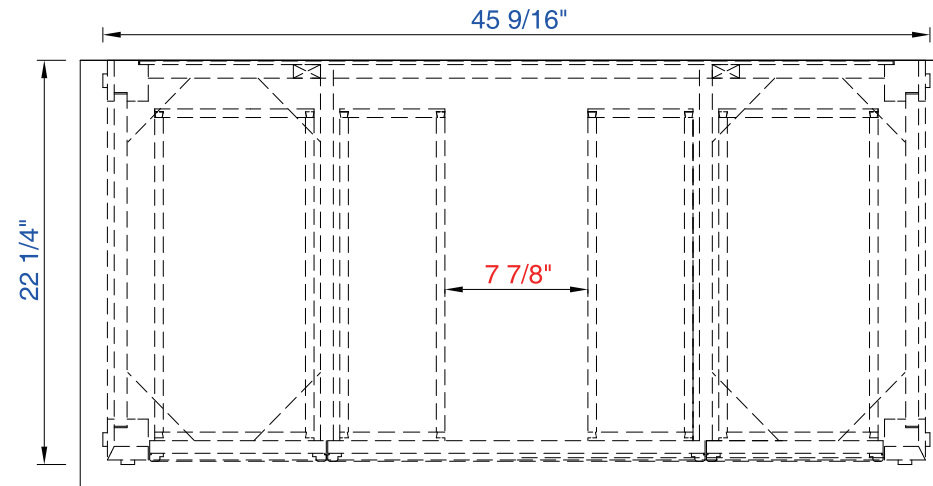

48"

Item Number:

500-V48-HON

JAMES MARTIN

VANITIES™

Malibu 48" Cabinet

Diagrams with Dimensions  
page 01 of 03

NOTE ONE: Countertops are not shown in these diagrams. (Cabinet Only)

NOTE TWO: Wood Backsplash (Shown) is designed for the molding detail to align with sinks in James Martin's Optional Countertops. Customers' own countertops and sinks may align differently.

Please consult our website for Countertop Diagrams: [www.jamesmartinvanities.com](http://www.jamesmartinvanities.com)

Version: 202005

48"

Item Number:

500-V48-HON

JAMES MARTIN

VANITIES™

Malibu 48" Cabinet

Diagrams with Dimensions  
page 02 of 03

Diagrams with Dimensions  
page 03 of 03

NOTE ONE: Countertops are not shown in these diagrams. (Cabinet Only)

NOTE TWO: Wood Backsplash (Shown) is designed for the molding detail to align with sinks in James Martin's Optional Countertops. Customers' own countertops and sinks may align differently.