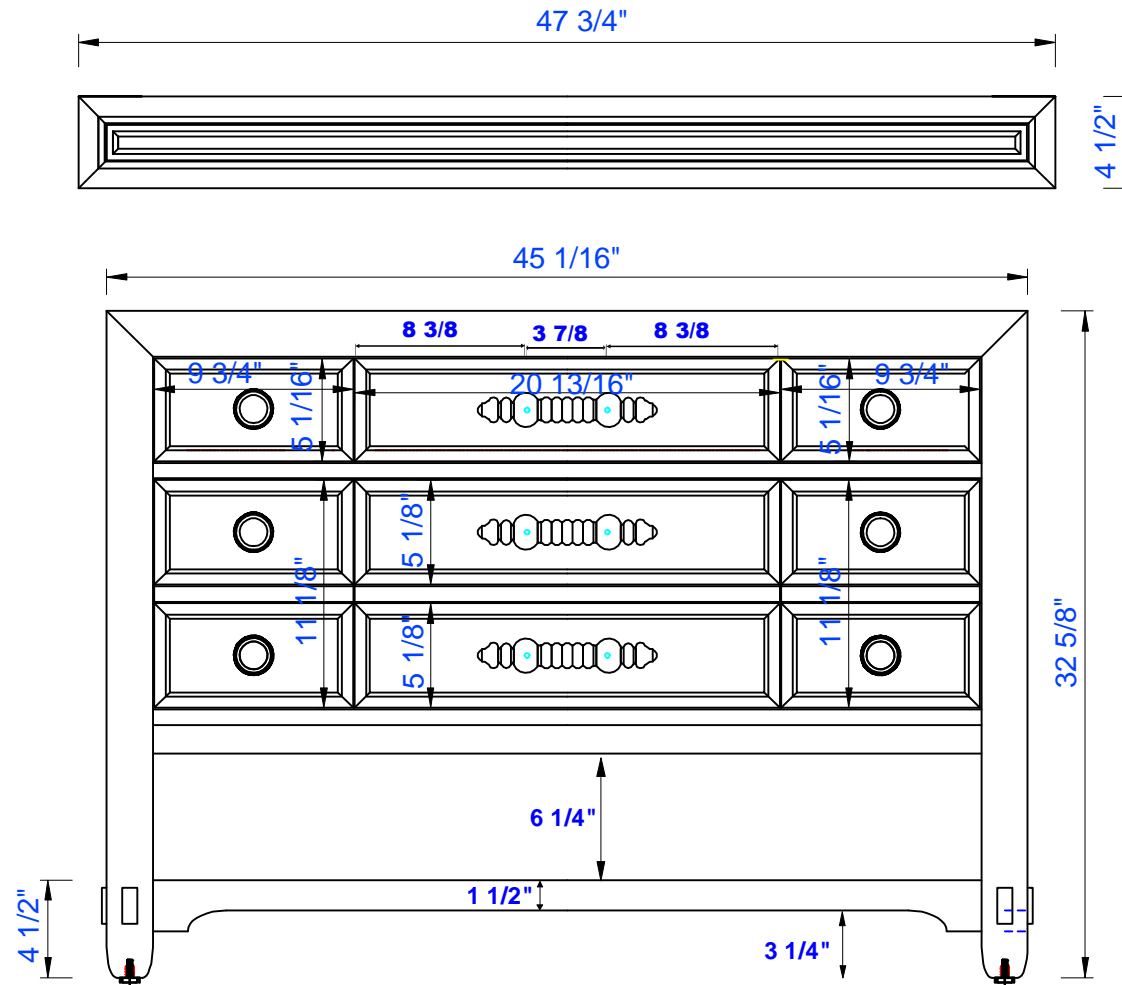

48"

Item Number:

500-V48-HON

JAMES MARTIN

VANITIES™

Malibu 48" Cabinet

Diagrams with Dimensions  
page 01 of 03

NOTE ONE: Countertops are not shown in these diagrams. (Cabinet Only)

Version: 202005

48"

Item Number:

500-V48-HON

JAMES MARTIN

VANITIES™

Malibu 48" Cabinet

Diagrams with Dimensions  
page 02 of 03