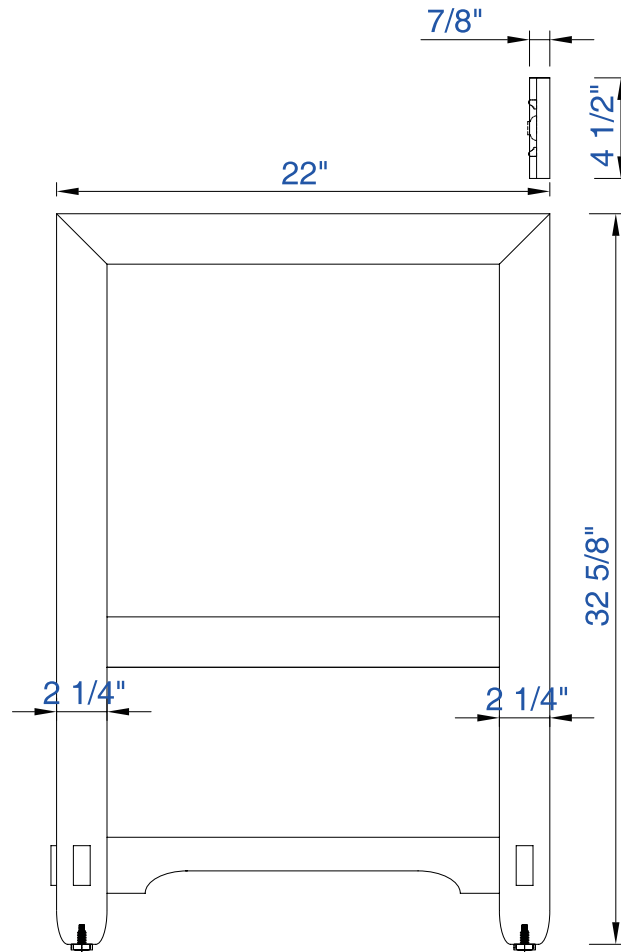

Version: 202005

48"

Item Number:

500-V48-HON

JAMES MARTIN

VANITIES™

Malibu 48" Cabinet

Diagrams with Dimensions  
page 02 of 03

NOTE ONE: Countertops are not shown in these diagrams. (Cabinet Only)

Version: 202005

48"

Item Number:

500-V48-HON

JAMES MARTIN

VANITIES™

Malibu 48" Cabinet

Diagrams with Dimensions  
page 03 of 03

NOTE ONE: Countertops are not shown in these diagrams. (Cabinet Only)

NOTE TWO: Wood Backsplash (Shown) is designed for the molding detail to align with sinks in James Martin's Optional Countertops. Customers' own countertops and sinks may align differently.

Please consult our website for Countertop Diagrams: [www.jamesmartinvanities.com](http://www.jamesmartinvanities.com)

Version: 202005

1220mm

Item Number:  
500-V48-HON

JAMES MARTIN

VANITIES™

Malibu 1220mm Cabinet