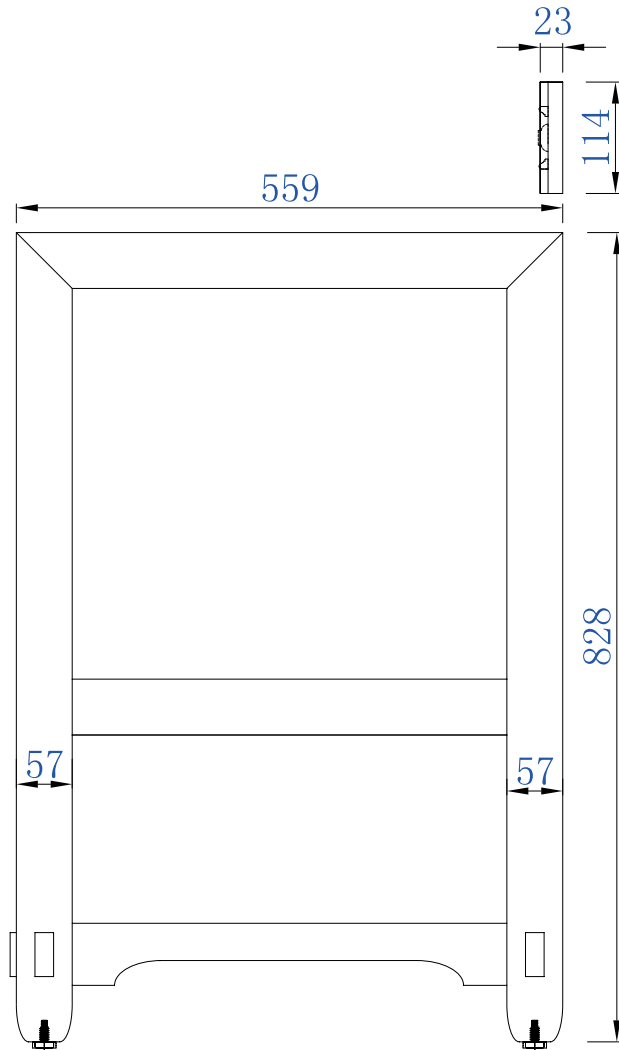

Diagrams with Dimensions  
page 01 of 03

NOTE ONE: Countertops are not shown in these diagrams. (Cabinet Only)

NOTE TWO: Wood Backsplash (Shown) is designed for the molding detail to align with sinks in James Martin's Optional Countertops. Customers' own countertops and sinks may align differently.

Please consult our website for Countertop Diagrams: [www.jamesmartinvanities.com](http://www.jamesmartinvanities.com)

Version: 202005

1220mm

Item Number:  
500-V48-HON

JAMES MARTIN

VANITIES™

Malibu 1220mm Cabinet

Diagrams with Dimensions  
page 02 of 03

NOTE ONE: Countertops are not shown in these diagrams. (Cabinet Only)

Version: 202005

1220mm

Item Number:  
500-V48-HON

JAMES MARTIN

VANITIES™

Malibu 1220mm Cabinet

Diagrams with Dimensions  
page 03 of 03

NOTE ONE: Countertops are not shown in these diagrams. (Cabinet Only)

NOTE TWO: Wood Backsplash (Shown) is designed for the molding detail to align with sinks in James Martin's Optional Countertops. Customers' own countertops and sinks may align differently.