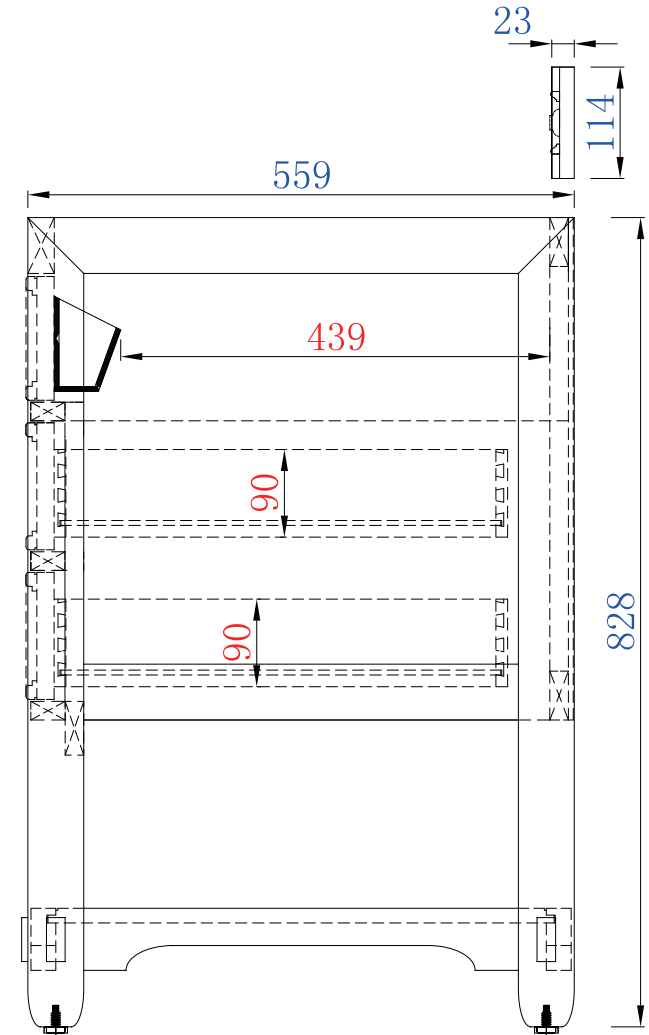

Diagrams with Dimensions  
page 01 of 03

NOTE ONE: Countertops are not shown in these diagrams. (Cabinet Only)

NOTE TWO: Wood Backsplash (Shown) is designed for the molding detail to align with sinks in James Martin's Optional Countertops. Customers' own countertops and sinks may align differently.

Please consult our website for Countertop Diagrams: [www.jamesmartinvanities.com](http://www.jamesmartinvanities.com)

Version: 202005

1220mm

Item Number:  
500-V48-HON

JAMES MARTIN

VANITIES™

Malibu 1220mm Cabinet

Diagrams with Dimensions  
page 02 of 03

NOTE ONE: Countertops are not shown in these diagrams. (Cabinet Only)

Version: 202005

1220mm

Item Number:  
500-V48-HON

JAMES MARTIN

VANITIES™

Malibu 1220mm Cabinet

Diagrams with Dimensions  
page 03 of 03

NOTE ONE: Countertops are not shown in these diagrams. (Cabinet Only)

NOTE TWO: Wood Backsplash (Shown) is designed for the molding detail to align with sinks in James Martin's Optional Countertops. Customers' own countertops and sinks may align differently.