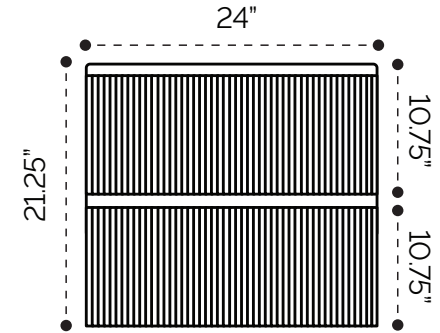

DIMENSION GUIDE

Linear 24"

3D VIEW

FRONT VIEW

SIDE VIEW