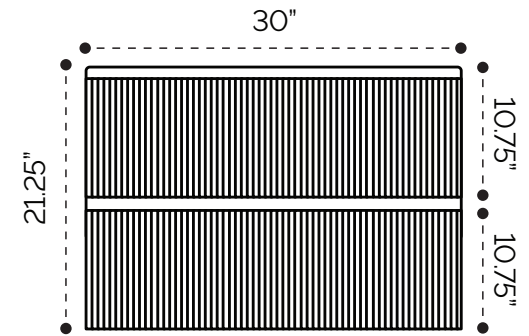

DIMENSION GUIDE

Linear 30"

tilebar

3D VIEW

FRONT VIEW

BACK VIEW