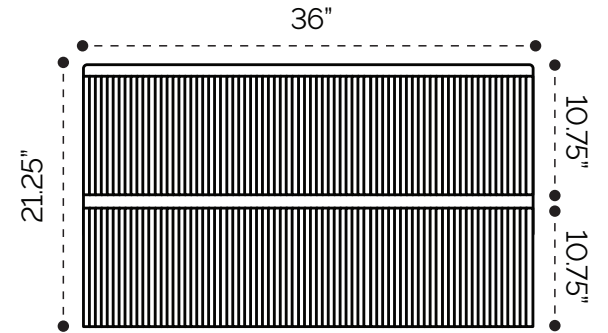

DIMENSION GUIDE

Linear 36"

3D VIEW

FRONT VIEW

BACK VIEW