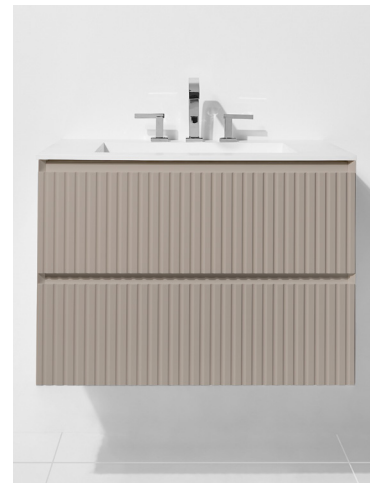

WHY TILEBAR?

Complete your bathroom with TileBar's unique line of vanities, offering high-end style at an affordable price. TileBar vanities are manufactured using the highest quality materials. Our wide selection of trending looks, from sleek and contemporary to classic and timeless, comes in your choice of available finishes and sizes, all ready to ship directly to your door.

WHAT WE LOVE ABOUT LINEAR

Sourced from Spain, the epicenter of top-quality finishes and glazes, the Linear Collection marries form and function. Made from industrial-grade materials, this vanity features a fluted façade and is finished with high-gloss lacquer. Choose from three neutral colorways to match any design palette, and three standard sizes to complete the bathroom of your dreams.

- Fluted high-gloss texture on all three faces
- Wall mounted with two soft glide drawers
- Modern integrated counter with zero radius edge
- Made in Spain

SPECIFICATIONS	
Available Sizes	24", 30", 36" depth is 21"
Colors	Black, White, Taupe
Drawers	2 Soft Closing Drawers with Plumbing cutout
Construction	MDF
Installation Method	Wall-mounted
Sink	Integrated, Solid Surface
Counter Finish	Matte
Overflow	Yes
Faucet Spread	8" Widespread, Faucet Not Included

TAUPE