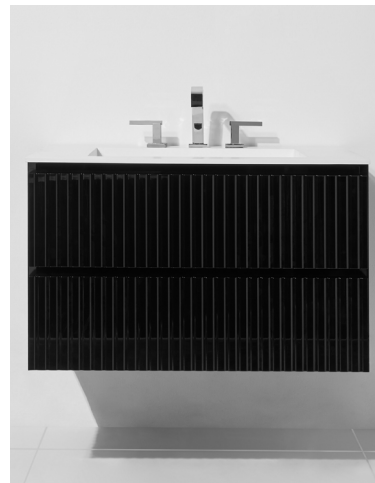

## WHAT WE LOVE ABOUT LINEAR

Sourced from Spain, the epicenter of top-quality finishes and glazes, the Linear Collection marries form and function. Made from industrial-grade materials, this vanity features a fluted façade and is finished with high-gloss lacquer. Choose from three neutral colorways to match any design palette, and three standard sizes to complete the bathroom of your dreams.

- Fluted high-gloss texture on all three faces
- Wall mounted with two soft glide drawers
- Modern integrated counter with zero radius edge
- Made in Spain

SPECIFICATIONS	
Available Sizes	24", 30", 36" depth is 21"
Colors	Black, White, Taupe
Drawers	2 Soft Closing Drawers with Plumbing cutout
Construction	MDF
Installation Method	Wall-mounted
Sink	Integrated, Solid Surface
Counter Finish	Matte
Overflow	Yes
Faucet Spread	8" Widespread, Faucet Not Included