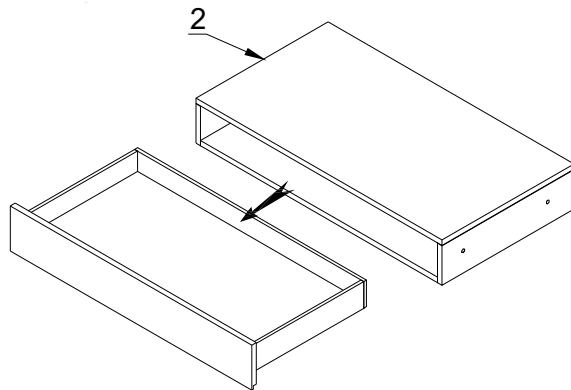

# INSTALLATION GUIDE

Lucite Collection

tilebar

LIST OF PARTS			
No.	Description		Qty
1	Top Frame		1
2	Drawer Box		1
3	Side		2
4	Metal Trim		2

LIST OF HARDWARE				
No.	Description			Q'ty
A		Standoff Screw	φ25x35mm	8

## STEP 1