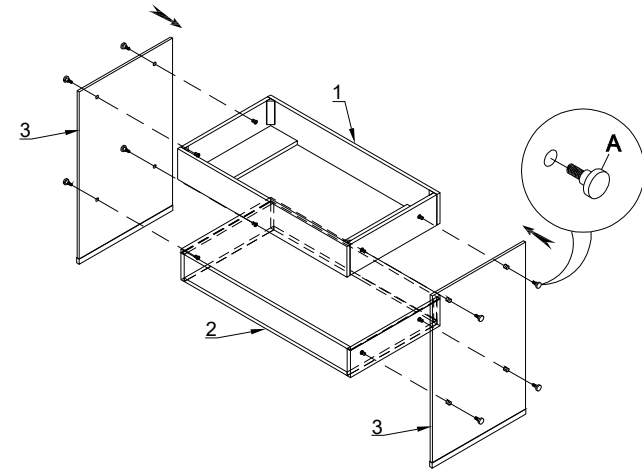

INSTALLATION GUIDE

Lucite Collection

tilebar

LIST OF PARTS			
No.	Description		Qty
1	Top Frame		1
2	Drawer Box		1
3	Side		2
4	Metal Trim		2

LIST OF HARDWARE				
No.	Description			Q'ty
A		Standoff Screw	φ25x35mm	8

STEP 1

STEP 2

STEP 3