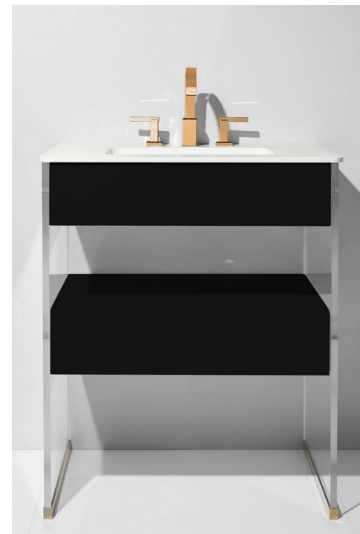

SPECIFICATIONS	
Available Sizes	24", 30", 36"
Colors	Black, White
Drawers	1 with Push to Open Mechanism
Hardware	Chrome, Satin Brass
Construction	MDF
Installation Method	Freestanding
Sink Material	Solid Surface
Counter Finish	Matt
Overflow	Yes
Faucet Spread	8" Widespread, Faucet Not Included
Assembly Required	Yes

WHAT WE LOVE ABOUT LUCITE

Thoughtfully designed by our in-house team, the Lucite Vanity Collection was made with you in mind. Featuring a Lucite body and a single minimalist drawer, this series comes in a complete family of standard sizes and two colorways. Chrome and brass hardware are included with each vanity so that you can customize the rivets and gliders to match any design palette

- Minimalist inspired Lucite design
- Easy and quick free-standing installation
- Modern integrated counter with zero radius edge
- Both chrome and gold detail options included in every box

WHITE + CHROME

WHITE + GOLD

BLACK + CHROME

BLACK + GOLD

SIDE VIEW | DRAWER OPEN