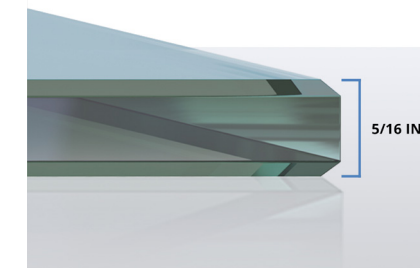

Premium shower glass selection

Metal Finishes

Glass Finishes

SPECIFICATIONS

Available Sizes	48"x76", 60"x60", 60"x76"
Finish	Chrome, Brushed Nickel, Satin Black
Glass Finish	Clear, Smoke Gray
Door Opening Type	Sliding
Door Installation	Reversible
Installation Space	Shower Alcove, Bathtub
Materials	Aluminum, Stainless Steel