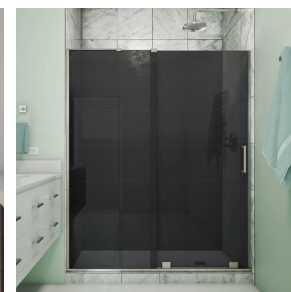

60"x72" BRUSHED NICKEL WITH SMOKE GRAY GLASS