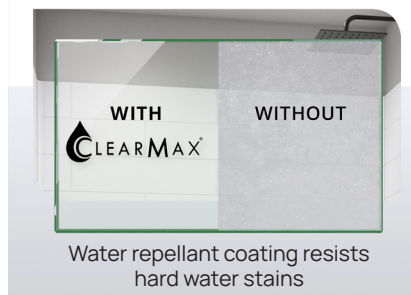

- An L-Bar provides a clean, unobstructed look
- Glass is treated with a stain-resistant finish
- Choice of reversible or standard installation
- Doors protected by limited lifetime warranty

Premium shower glass selection