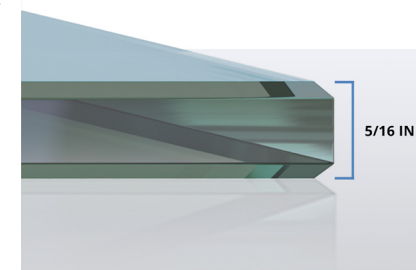

Premium shower glass selection

Metal Finishes

Glass Finishes

SPECIFICATIONS

Available Sizes	48"x72", 60"x72", 58"x60"
Finish	Chrome, Brushed Nickel, Satin Black, Brushed Gold
Glass Finish	Clear, Smoke Gray
Door Opening Type	Sliding
Door Installation	Reversible or Left/Right
Installation Space	Shower Alcove, Bathtub
Materials	Aluminum, Stainless Steel