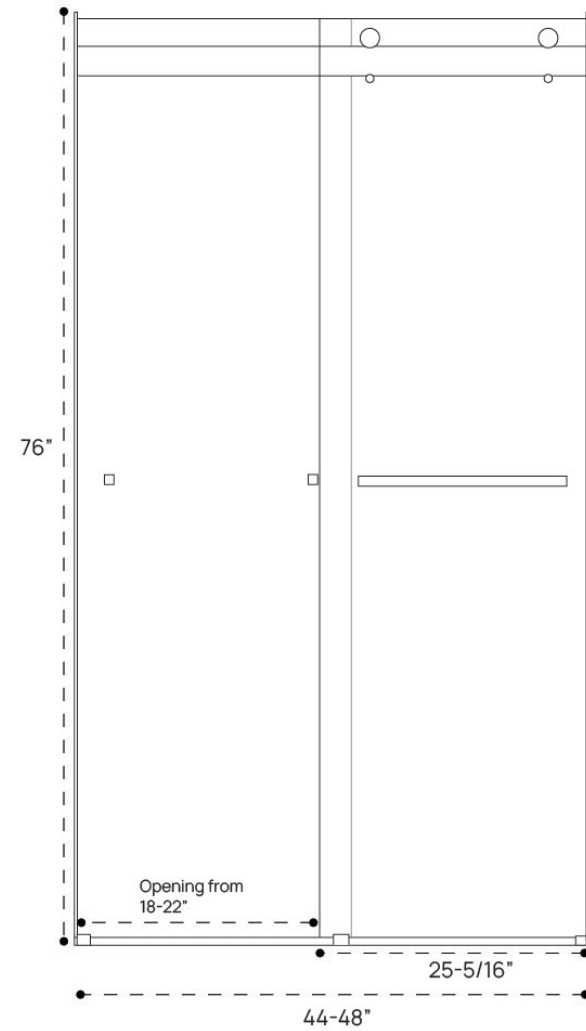

# DIMENSION GUIDE

Dreamline Essence 60x76 Shower Door

tilebar

3D VIEW

FRONT VIEW

# DIMENSION GUIDE

Dreamline Essence 48x76 Shower Door

tilebar

3D VIEW

FRONT VIEW

# DIMENSION GUIDE

Dreamline Essence H 60x60 Tub Door

3D VIEW

FRONT VIEW

# DIMENSION GUIDE

Dreamline Essence 60x76 Shower Door