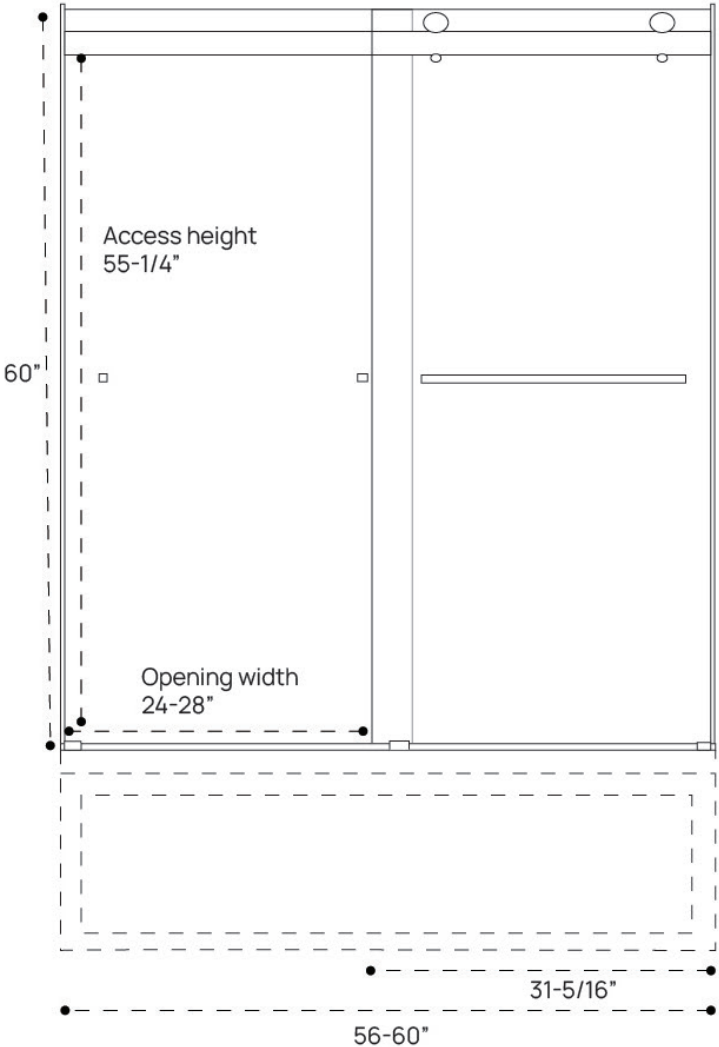

# DIMENSION GUIDE

Dreamline Essence 60x60 Tub Door

3D VIEW

FRONT VIEW

# DIMENSION GUIDE

Dreamline Essence 60x76 Shower Door

tilebar

3D VIEW

FRONT VIEW

# DIMENSION GUIDE

Dreamline Essence 48x76 Shower Door

tilebar

3D VIEW

FRONT VIEW

# DIMENSION GUIDE

Dreamline Essence 60x76 Shower Door