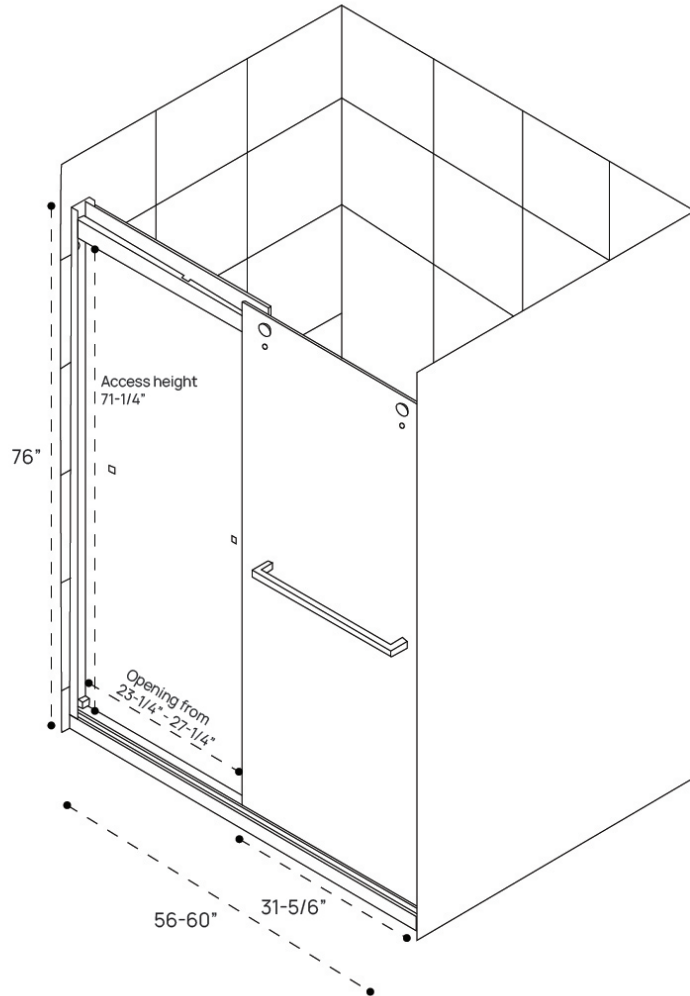

# DIMENSION GUIDE

Dreamline Essence 48x76 Shower Door

tilebar

3D VIEW

FRONT VIEW

# DIMENSION GUIDE

Dreamline Essence H 60x60 Tub Door

3D VIEW

FRONT VIEW

# DIMENSION GUIDE

Dreamline Essence H 60x76 Shower Door

tilebar

3D VIEW

FRONT VIEW

# DIMENSION GUIDE

Dreamline Essence 60x76 Shower Door