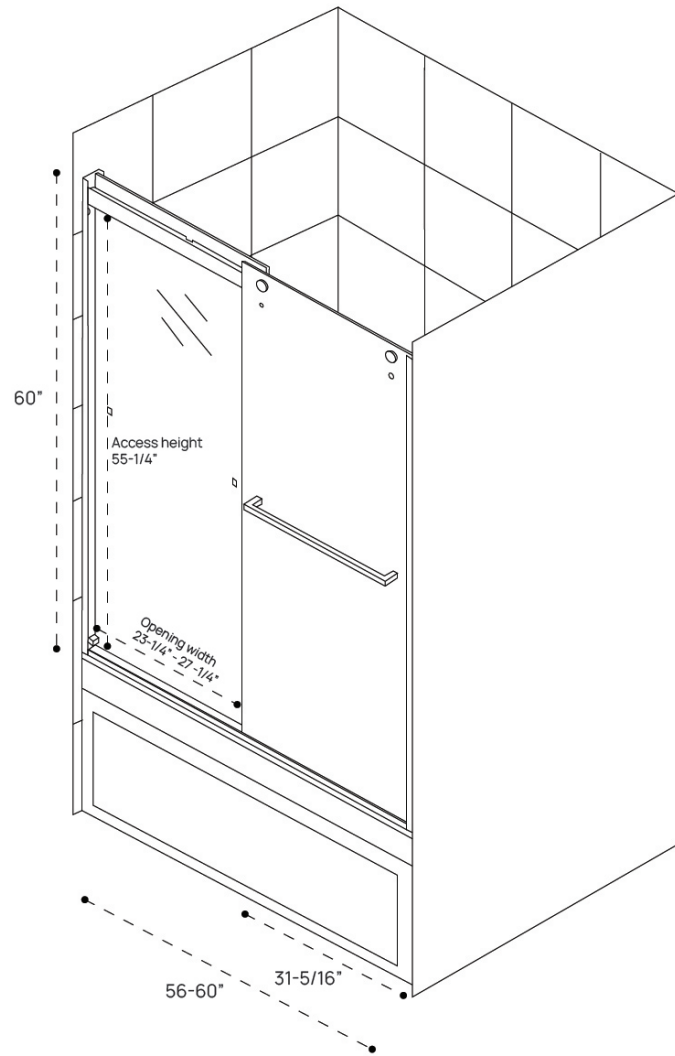

# DIMENSION GUIDE

Dreamline Essence 60x76 Shower Door

tilebar

3D VIEW

FRONT VIEW

# DIMENSION GUIDE

Dreamline Essence 48x76 Shower Door

tilebar

3D VIEW

FRONT VIEW

# DIMENSION GUIDE

Dreamline Essence H 60x60 Tub Door

3D VIEW

FRONT VIEW

# DIMENSION GUIDE

Dreamline Essence 60x76 Shower Door