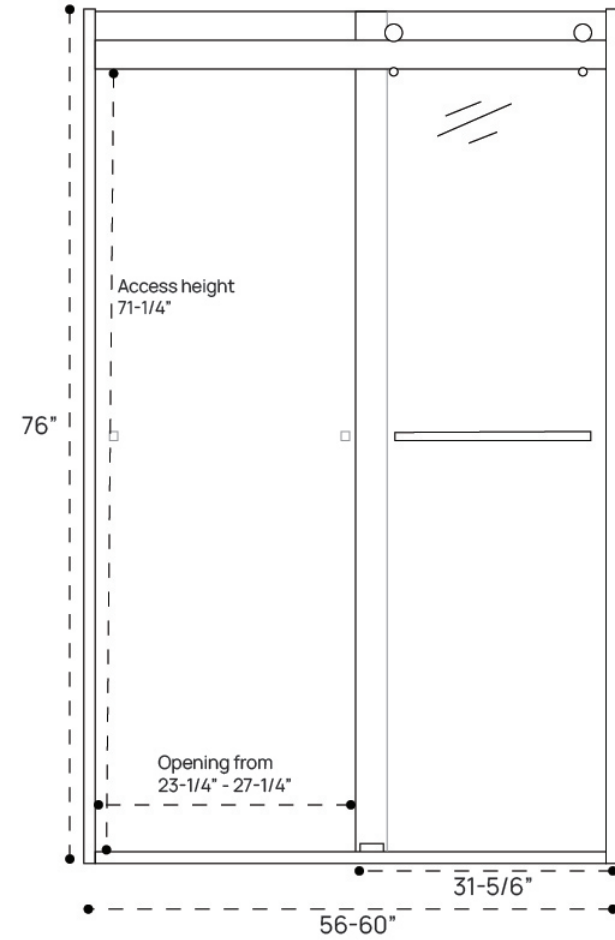

# DIMENSION GUIDE

Dreamline Essence 48x76 Shower Door

tilebar

3D VIEW

FRONT VIEW

# DIMENSION GUIDE

Dreamline Essence H 60x60 Tub Door

3D VIEW

FRONT VIEW

# DIMENSION GUIDE

Dreamline Essence H 60x76 Shower Door

tilebar

3D VIEW

FRONT VIEW

# DIMENSION GUIDE

Dreamline Essence 60x76 Shower Door