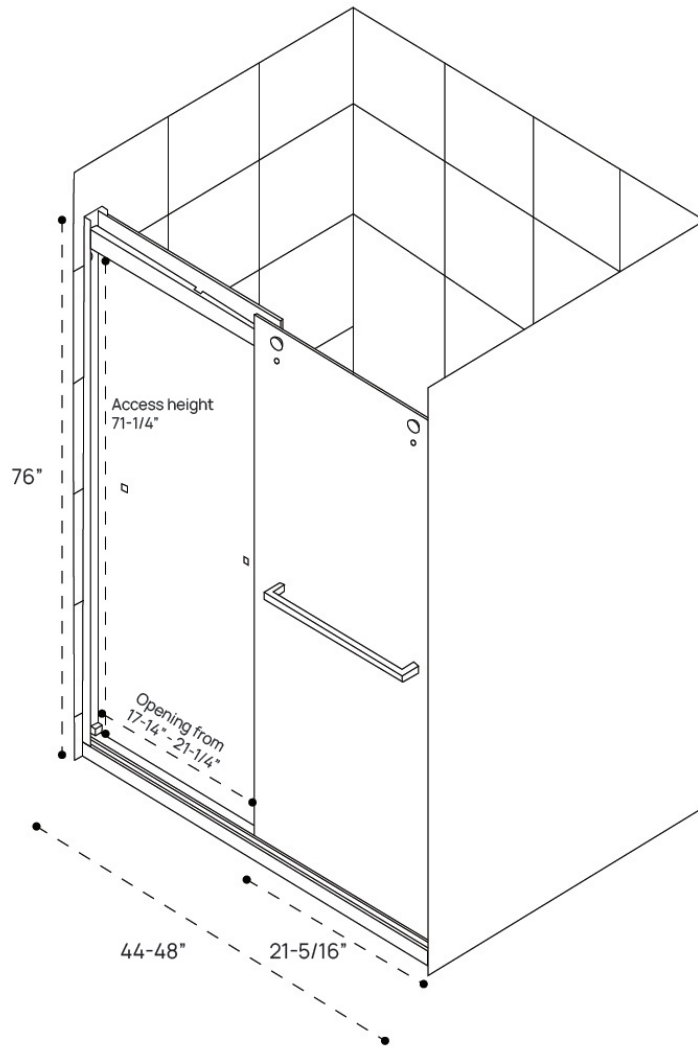

DIMENSION GUIDE

Dreamline Essence 60x76 Shower Door

3D VIEW