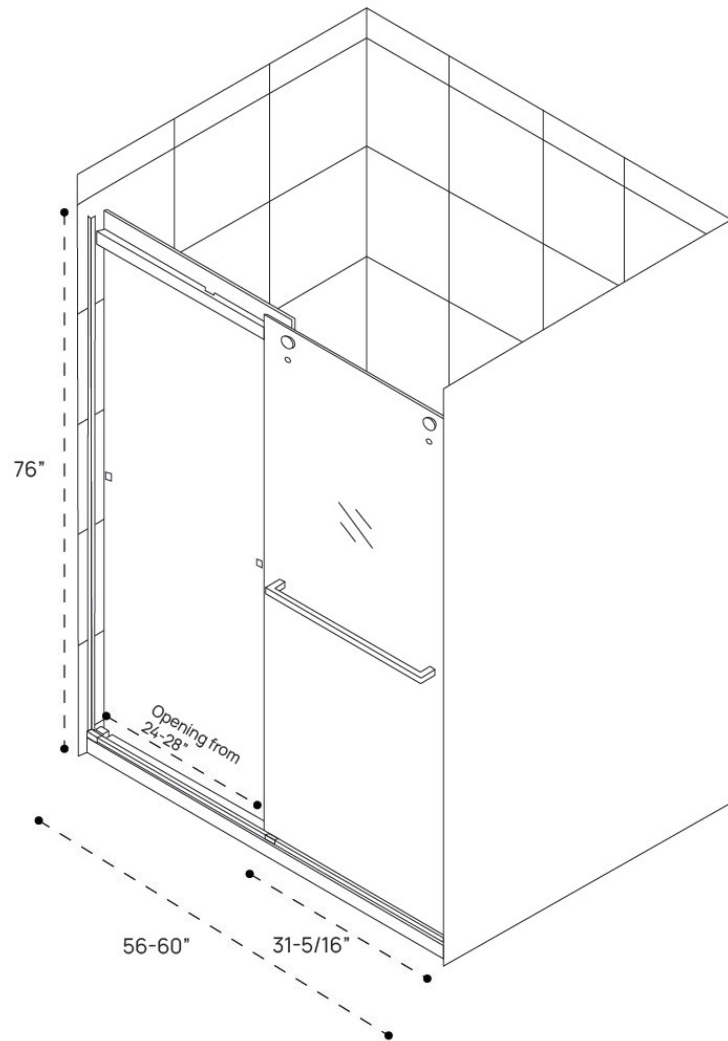

# DIMENSION GUIDE

Dreamline Essence 60x60 Tub Door

3D VIEW

FRONT VIEW

# DIMENSION GUIDE

Dreamline Essence 60x76 Shower Door

tilebar

3D VIEW

FRONT VIEW

# DIMENSION GUIDE

Dreamline Essence 48x76 Shower Door

tilebar

3D VIEW

FRONT VIEW

# DIMENSION GUIDE

Dreamline Essence 60x76 Shower Door