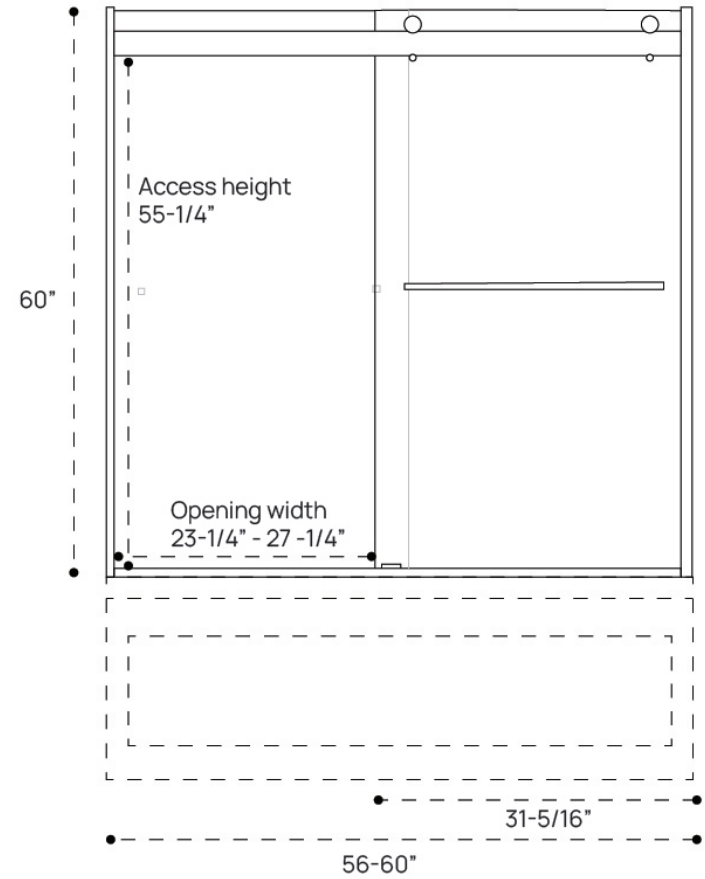

# DIMENSION GUIDE

Dreamline Essence 48x76 Shower Door

tilebar

3D VIEW

FRONT VIEW

# DIMENSION GUIDE

Dreamline Essence H 60x60 Tub Door

3D VIEW

FRONT VIEW

# DIMENSION GUIDE

Dreamline Essence H 60x76 Shower Door

tilebar

3D VIEW

FRONT VIEW

# DIMENSION GUIDE

Dreamline Essence 60x76 Shower Door