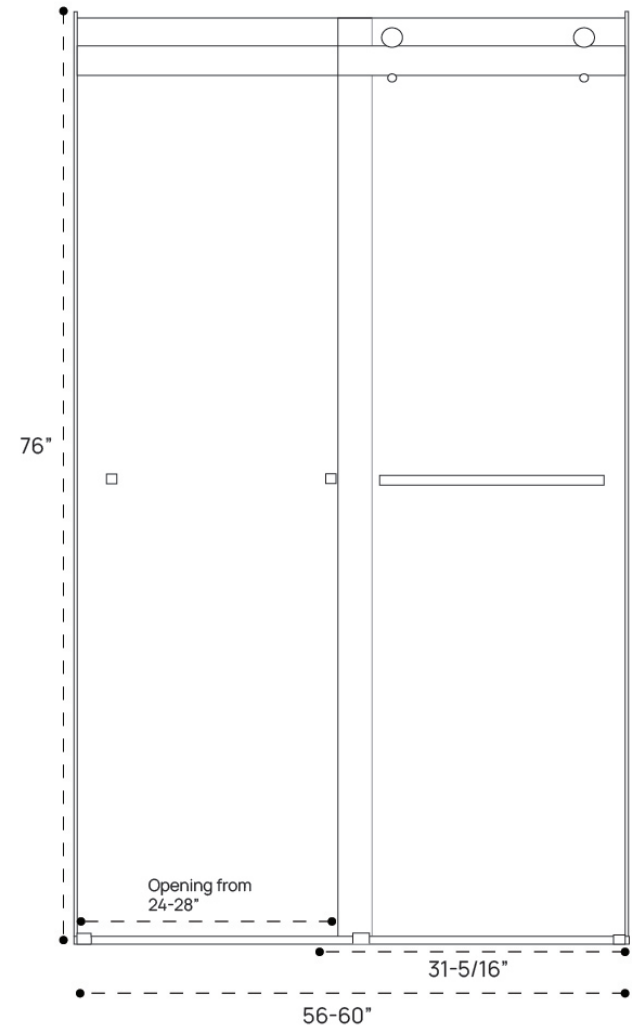

# DIMENSION GUIDE

Dreamline Essence 60x60 Tub Door

3D VIEW

FRONT VIEW

# DIMENSION GUIDE

Dreamline Essence 60x76 Shower Door

tilebar

3D VIEW

FRONT VIEW

# DIMENSION GUIDE

Dreamline Essence 48x76 Shower Door

tilebar

3D VIEW

FRONT VIEW

# DIMENSION GUIDE

Dreamline Essence 60x76 Shower Door