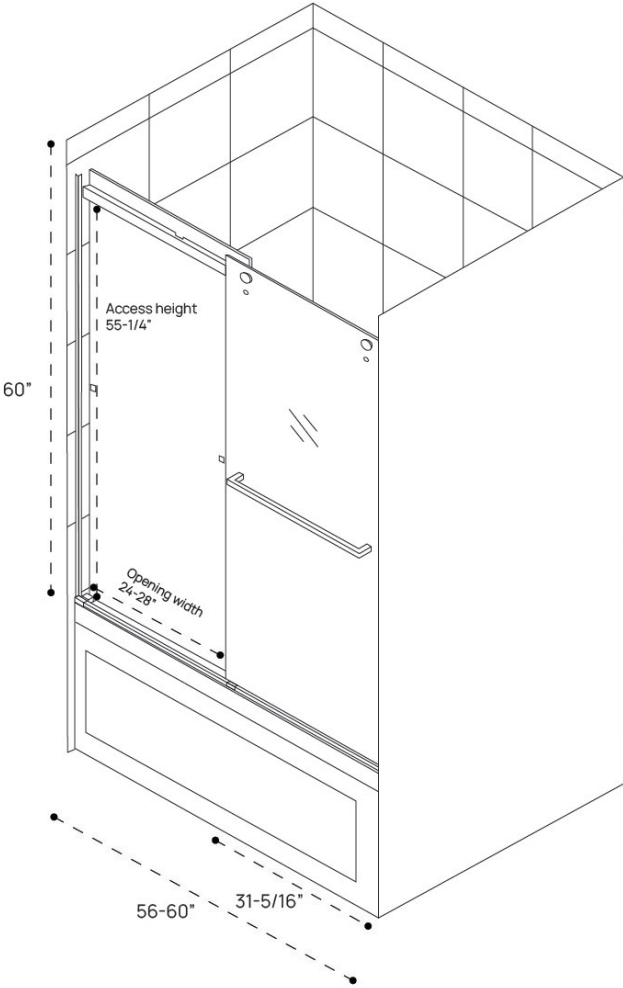

# DIMENSION GUIDE

Dreamline Essence 60x60 Tub Door

3D VIEW

FRONT VIEW

# DIMENSION GUIDE

Dreamline Essence 60x76 Shower Door

tilebar

3D VIEW

FRONT VIEW

# DIMENSION GUIDE

Dreamline Essence 48x76 Shower Door

tilebar

3D VIEW

FRONT VIEW

# DIMENSION GUIDE

Dreamline Essence 60x76 Shower Door