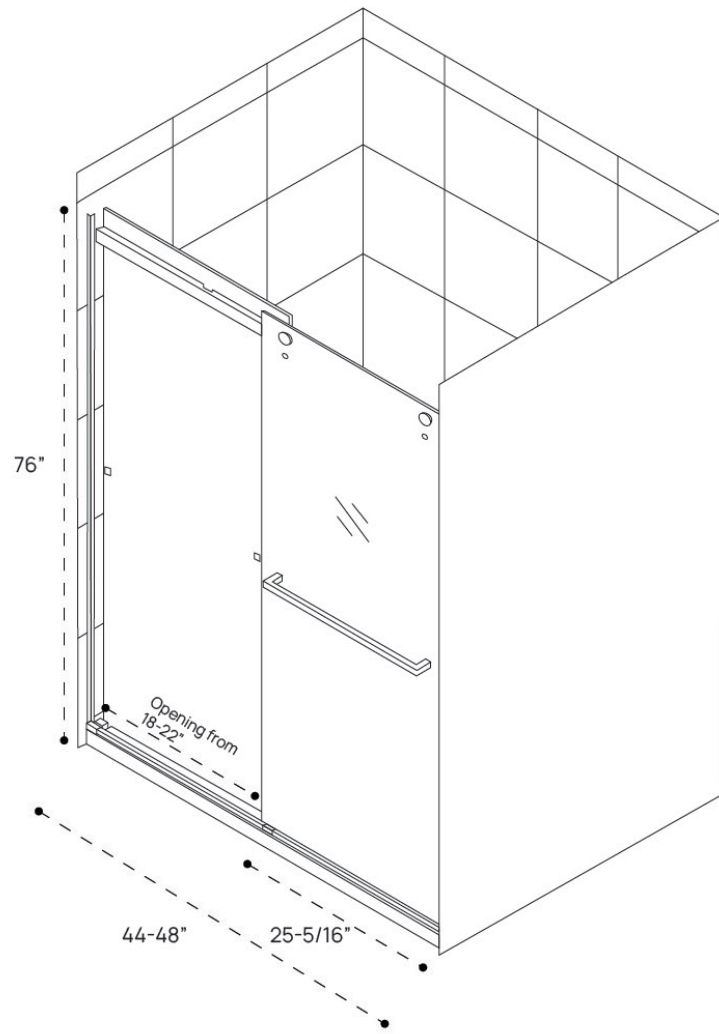

# DIMENSION GUIDE

Dreamline Essence 60x60 Tub Door

3D VIEW

FRONT VIEW

# DIMENSION GUIDE

Dreamline Essence 60x76 Shower Door

tilebar

3D VIEW

FRONT VIEW

# DIMENSION GUIDE

Dreamline Essence 48x76 Shower Door

tilebar

3D VIEW

FRONT VIEW

# DIMENSION GUIDE

Dreamline Essence 60x76 Shower Door