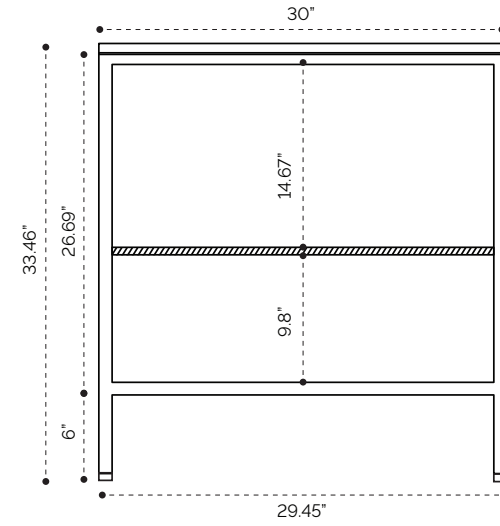

DIMENSION GUIDE

Oriel 30"

tilebar

3D VIEW

BACK VIEW

SIDE VIEW