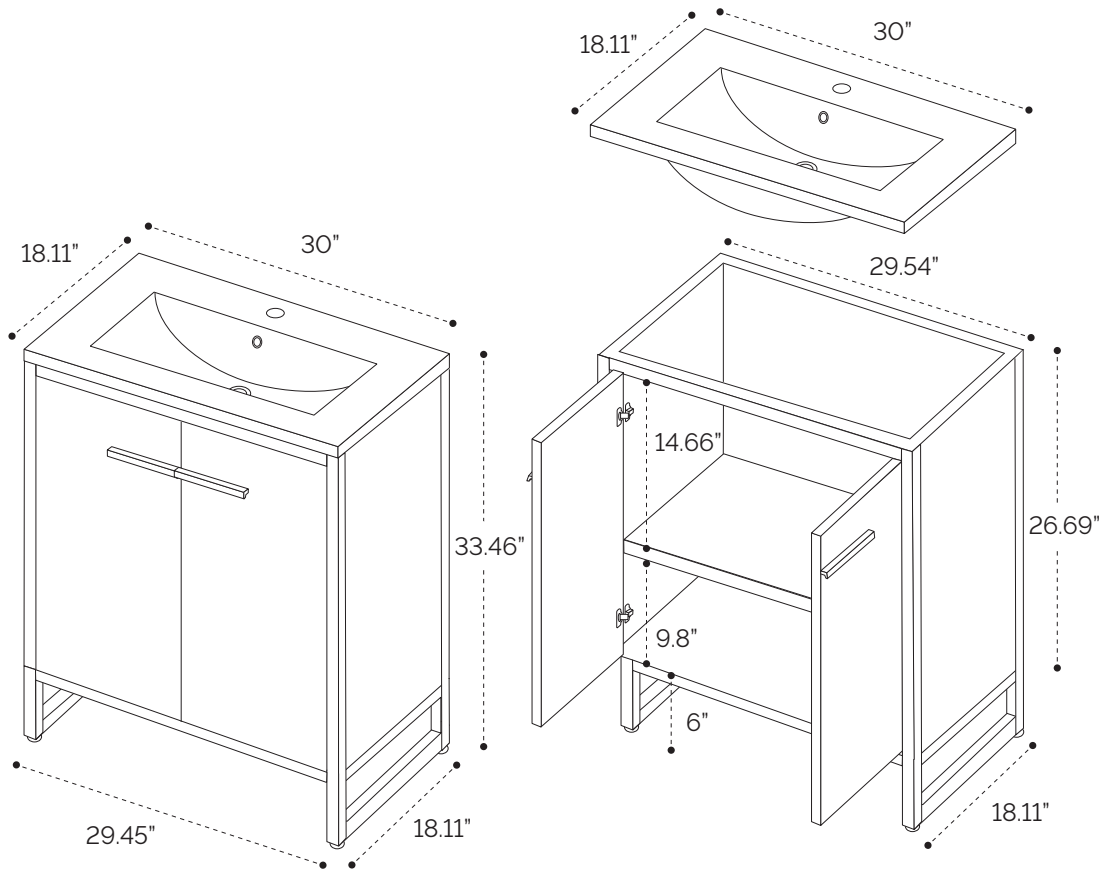

DIMENSION GUIDE

Oriel 30"

tilebar

3D VIEW