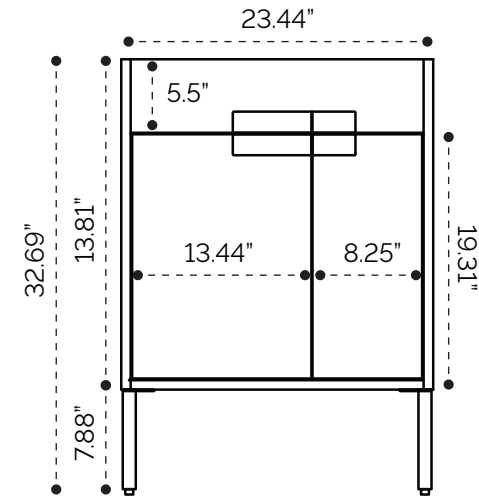

DIMENSION GUIDE

Portofino 24"

tilebar

3D VIEW

FRONT VIEW

SIDE VIEW

DIMENSION GUIDE

Portofino 30"

tilebar

3D VIEW

FRONT VIEW

SIDE VIEW

DIMENSION GUIDE

Portofino 36"

tilebar

3D VIEW

FRONT VIEW

SIDE VIEW