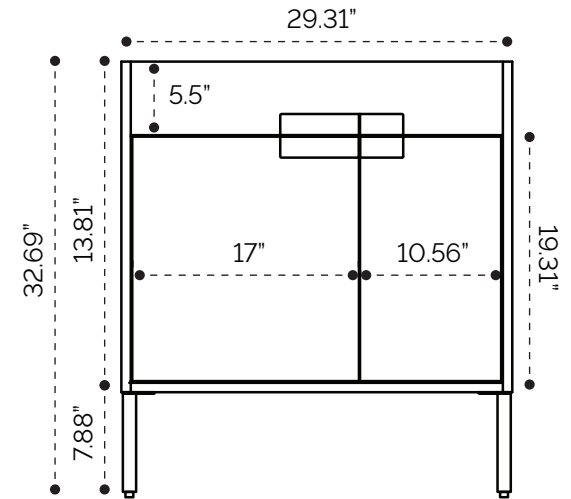

DIMENSION GUIDE

Portofino 24"

tilebar

3D VIEW

FRONT VIEW

SIDE VIEW

DIMENSION GUIDE

Portofino 30"

tilebar

3D VIEW

FRONT VIEW

SIDE VIEW

DIMENSION GUIDE

Portofino 36"

tilebar

3D VIEW

FRONT VIEW

SIDE VIEW