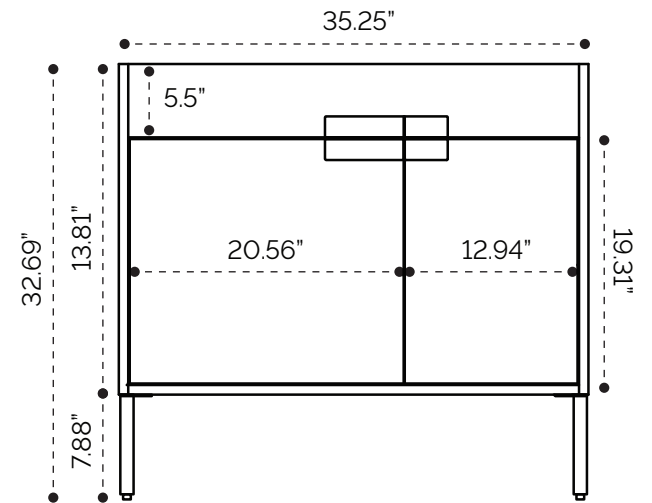

DIMENSION GUIDE

Portofino 24"

tilebar

3D VIEW

FRONT VIEW

SIDE VIEW

DIMENSION GUIDE

Portofino 30"

tilebar

3D VIEW

FRONT VIEW

SIDE VIEW

DIMENSION GUIDE

Portofino 36"

tilebar

3D VIEW

FRONT VIEW

SIDE VIEW