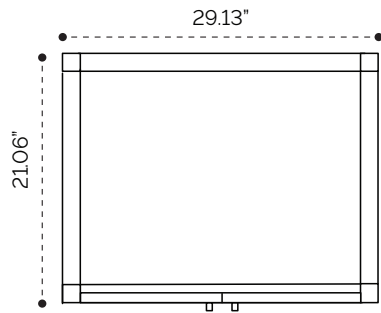

DIMENSION GUIDE

Province 30"

tilebar

3D VIEW

TOP VIEW

BACK VIEW

SIDE VIEW