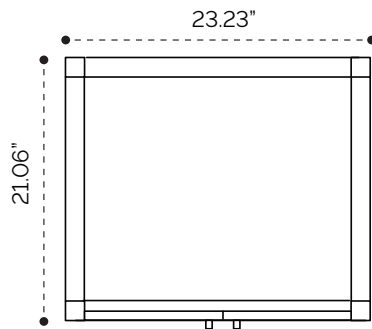

DIMENSION GUIDE

Province 24"

tilebar

3D VIEW

TOP VIEW

BACK VIEW

SIDE VIEW