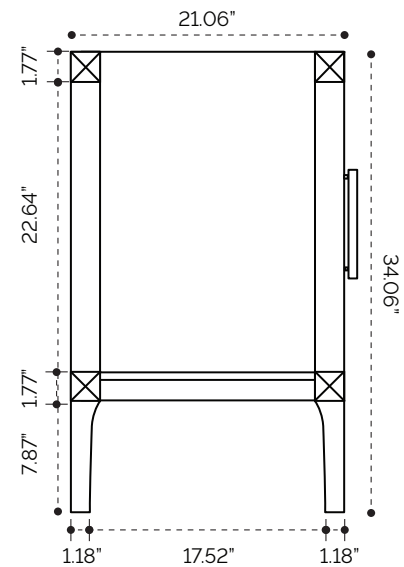

DIMENSION GUIDE

Province 36"

3D VIEW

BACK VIEW

SIDE VIEW

TOP VIEW