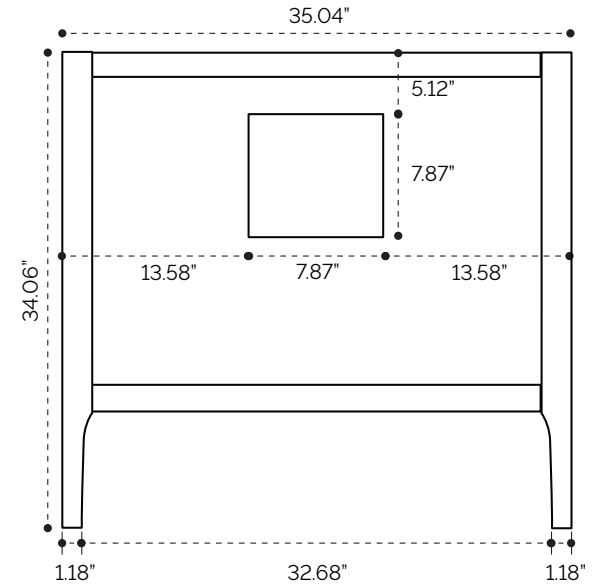

BACK VIEW

SIDE VIEW