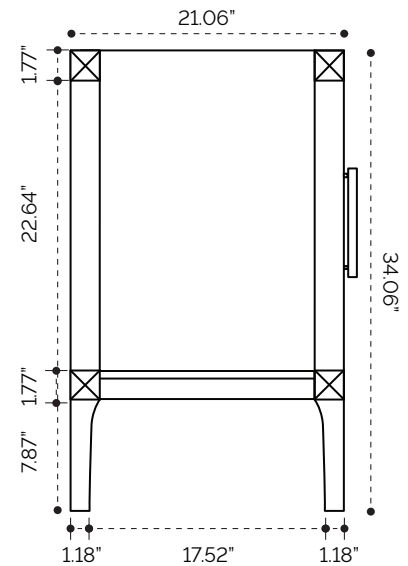

# DIMENSION GUIDE

Province 30"

tilebar

## 3D VIEW

## TOP VIEW

# DIMENSION GUIDE

Province 36"