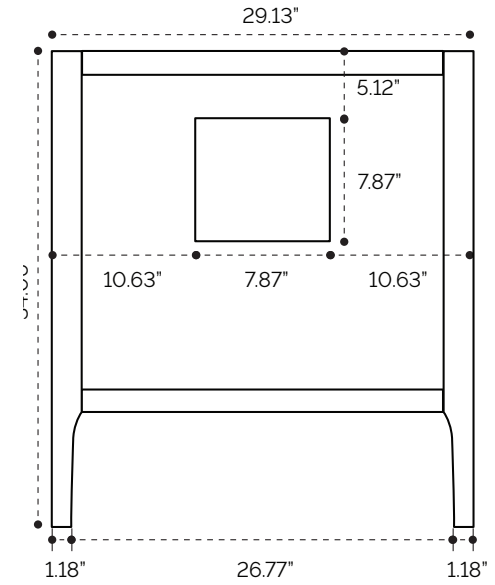

BACK VIEW

SIDE VIEW