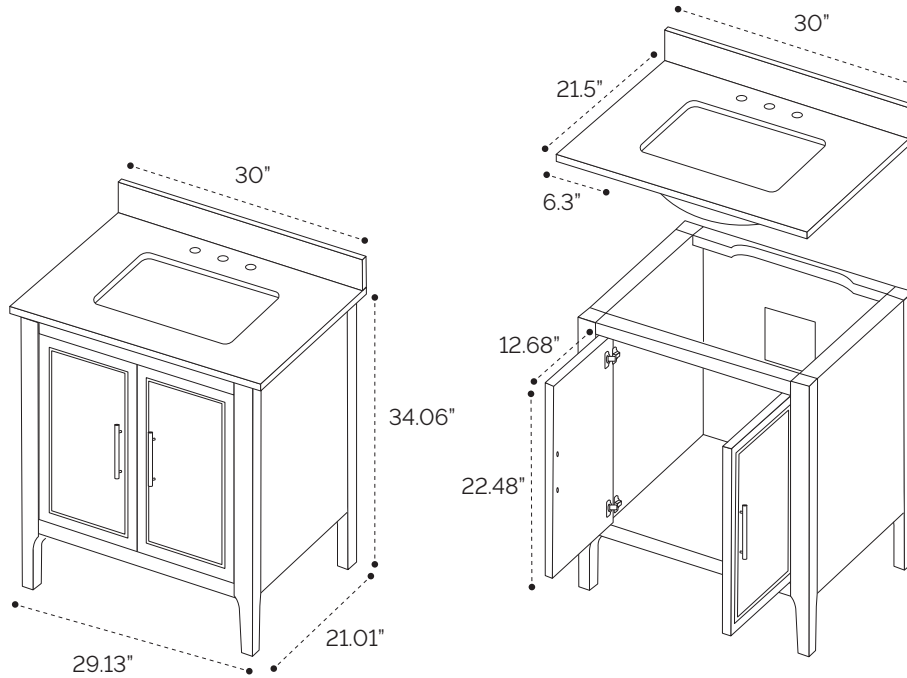

DIMENSION GUIDE

Province 30"

tilebar

3D VIEW

TOP VIEW