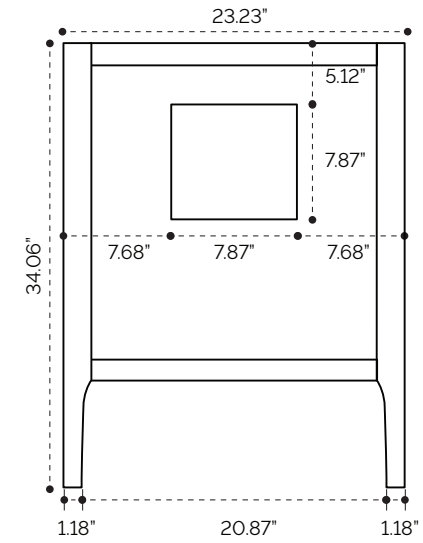

DIMENSION GUIDE

Province 24"

tilebar

3D VIEW

TOP VIEW

BACK VIEW

SIDE VIEW