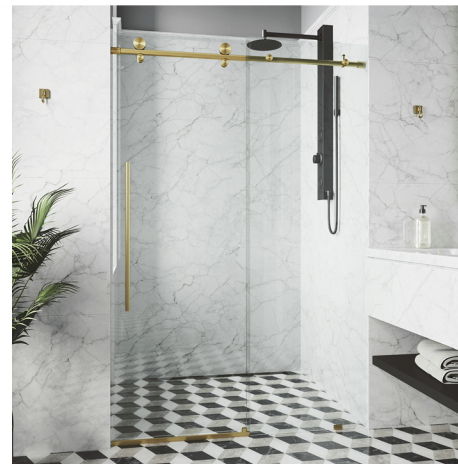

SPECIFICATIONS	
Available Sizes	48", 60", 72"
Finish	Chrome, Matte Black, Brushed Gold, Stainless Steel
Glass Finish	Clear
Door Opening Type	Sliding
Door Installation	Reversible
Installation Space	Shower

## WHY TILEBAR?

Complete your bathroom with TileBar's unique line of shower doors, offering high-end style at an affordable price. TileBar shower doors are manufactured using the highest quality materials. Our growing selection of trending looks, from sleek and contemporary to classic and timeless, come in your choice of available finishes and sizes, all ready to ship directly to your door.

## WHAT WE LOVE ABOUT VOLARE

The Volare Frameless Sliding Door has a premium, modern design and eye-catching rollers. The modern design, with premium stainless steel hardware, sets the Volare apart from other shower doors. Proprietary RollerDisk Technology ensures a lifetime of structural stability. Engineered with smooth sliding doors, it ensures seamless shower entry. Volare Frameless Sliding Door reinvents your shower experience and brings you a sliding shower system that provides exceptional performance and promises a relaxing shower experience.

- 76 inch clear tempered glass with sliding frameless shower door
- Supports reversible installation with left or right-side opening
- RollerDisk technology with limited lifetime warranty

Chrome

Matte Black