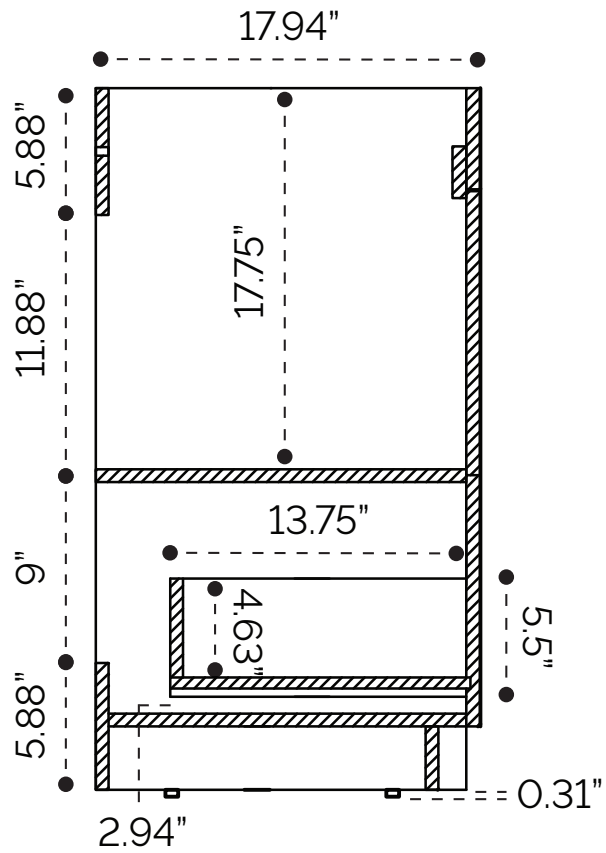

PLUMBING GUIDE

Mona 24"

SIDE VIEW

TOP VIEW

SIDE VIEW

TOP VIEW

PLUMBING GUIDE

Mona 36"

SIDE VIEW

TOP VIEW