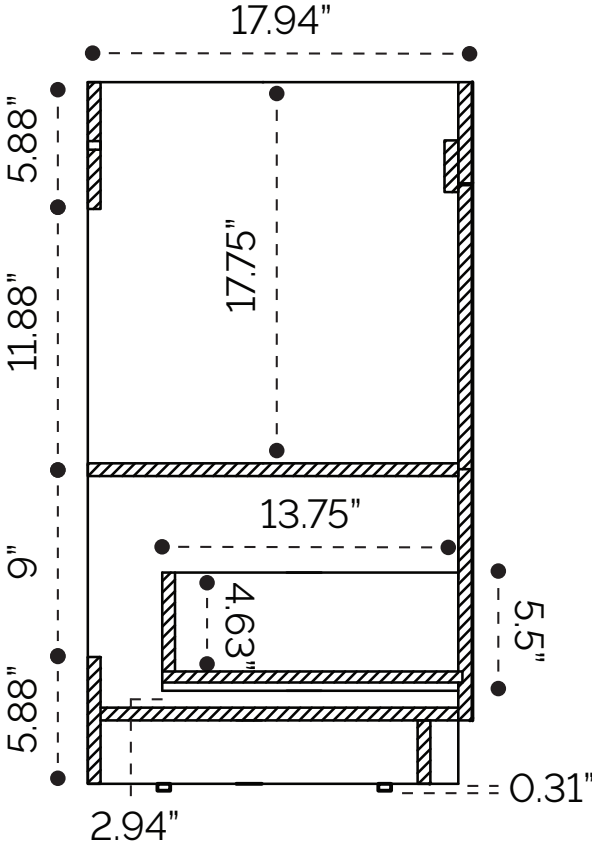

PLUMBING GUIDE

Mona 24"

SIDE VIEW

TOP VIEW

SIDE VIEW

TOP VIEW

PLUMBING GUIDE

Mona 36"

SIDE VIEW

TOP VIEW