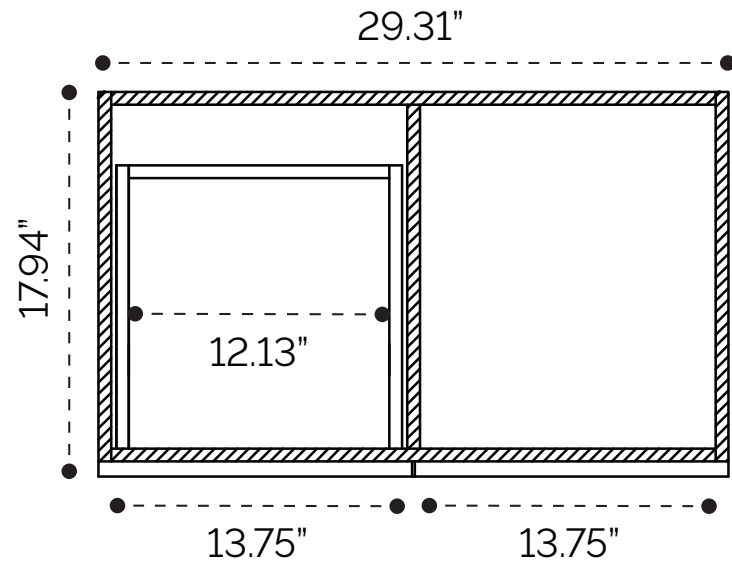

PLUMBING GUIDE

Mona 24"

SIDE VIEW

TOP VIEW

SIDE VIEW

TOP VIEW

PLUMBING GUIDE

Mona 36"

SIDE VIEW

TOP VIEW