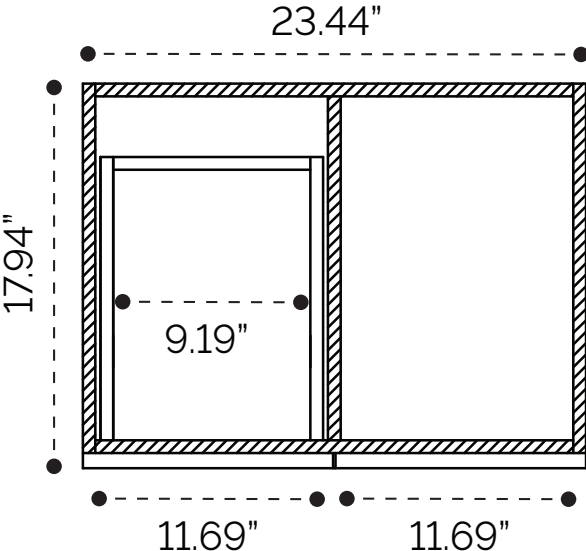

PLUMBING GUIDE

Mona 24"

SIDE VIEW

TOP VIEW

SIDE VIEW

TOP VIEW

PLUMBING GUIDE

Mona 36"

SIDE VIEW

TOP VIEW