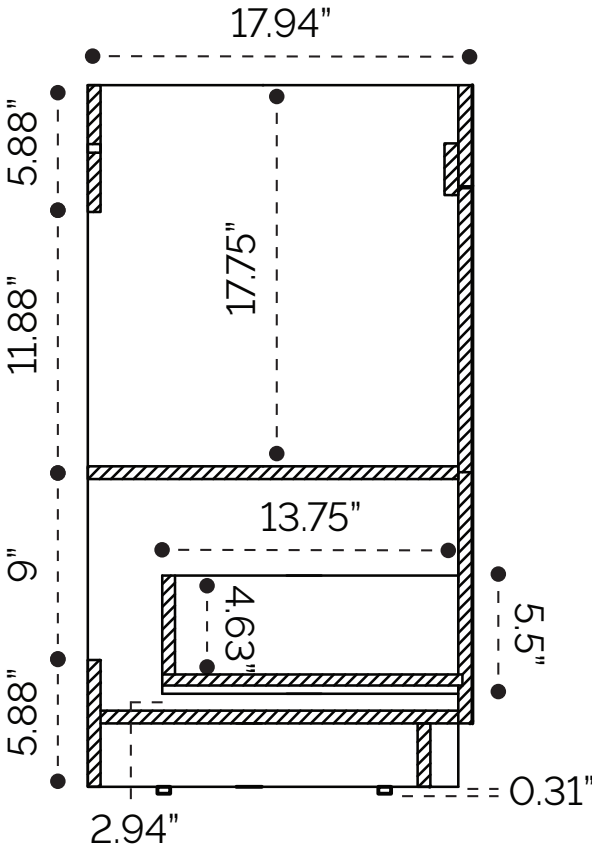

PLUMBING GUIDE

Mona 24"

SIDE VIEW

TOP VIEW

SIDE VIEW

TOP VIEW

PLUMBING GUIDE

Mona 36"

SIDE VIEW

TOP VIEW